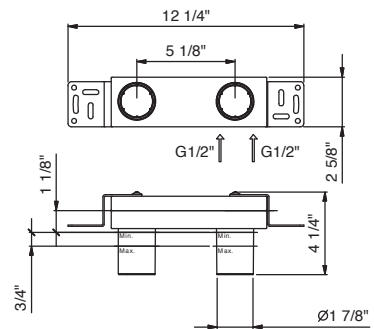

M011AU

Rough

44 00 M011AU