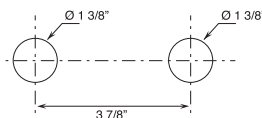

Technical information

All AL/23 articles are supplied WITH HANDLES.

Washbasin and bidet mixers are **restricted to 1.2 gpm.**

HOLE SIZE GUIDELINES:

- Single-hole washbasin and bidet mixers.

- Two-hole washbasin mixers.

- Three-hole washbasin mixers.