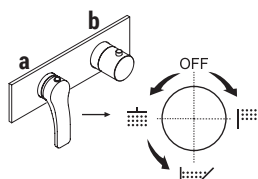

OPERATION EXAMPLE:

B472BU + D373AU

- a) **rotating diverter with volume control:** from the OFF position, the first function is activated by rotating the knob clockwise, volume increases progressively. The second and third are activated in sequence turning the handle counterclockwise.
- b) **temperature control** with safety override button at 100° F.

Base materials:

BRASS