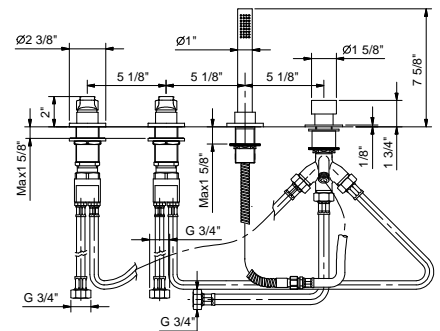

B267U

4-Hole Roman tub set

- Without spout
- Cylindrical handshower with anti-siphon check valve
- 58" metal hose
- 2-way diverter
- 1/4 turn ceramic disc cartridge
- Water flow restricted to 1.8 gpm for handshower

Chrome
Matte Black

26 02 B267U
26 13 B267U