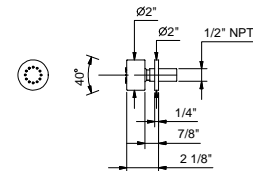

Chrome 81 02 8062U
 Matte Black 81 13 8062U

8063U

Wall-mount round adjustable body spray

- Anti-limescale membrane
- 1/2" NPT male connection
- Water flow restricted to 2.5 gpm

Chrome 81 02 8063U
 Matte Black 81 13 8063U