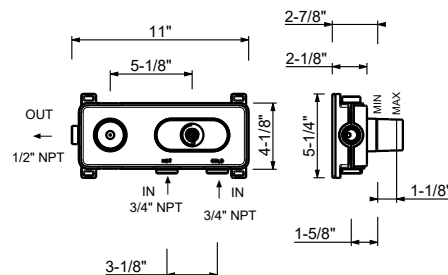

D331AU

Rough	
	19 00 D331AU