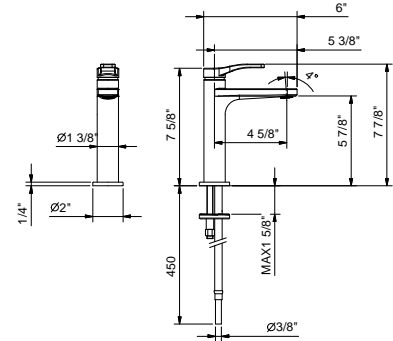

B004WU

Single-control washbasin mixer

- 4 5/8" spout projection
- Without drain
- Adjustable aerator
- Traditional cartridge
- Flexible supply lines included
- Water flow restricted to 1.2 gpm

Drain not included, please select W095U or W097U in the Miscellaneous Articles section.

Chrome 26 02 B004WU
Matte Black 26 13 B004WU

B003WU

Single-control washbasin mixer with extended spout

- 6 5/8" spout projection
- Without drain
- Adjustable aerator
- Traditional cartridge
- Flexible supply lines included
- Water flow restricted to 1.2 gpm

Drain not included, please select W095U or W097U in the Miscellaneous Articles section.