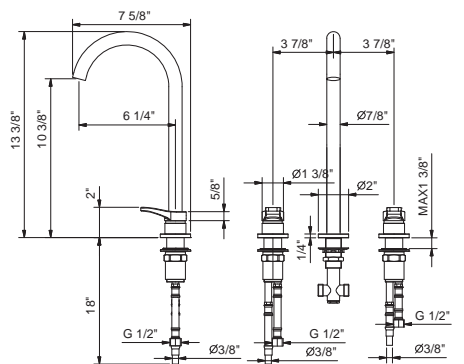

B204WU

Three-hole washbasin mixer

- 6 1/4" spout projection
- Without drain
- Aerated flow
- 1/4 turn ceramic disc cartridge
- Flexible supply lines included
- Water flow restricted to 1.2 gpm

Drain not included, please select W095U or W097U in the Miscellaneous Articles section.

Chrome 26 02 B204WU
Matte Black 26 13 B204WU

B206WU

Three-hole washbasin mixer

- 6 1/4" spout projection
- Without drain
- Aerated flow
- 1/4 turn ceramic disc cartridge
- Flexible supply lines included
- Water flow restricted to 1.2 gpm

Drain not included, please select W095U or W097U in the Miscellaneous Articles section.

Chrome 26 02 B206WU
Matte Black 26 13 B206WU

Wall-mount washbasin mixer

- 7 7/8" spout projection
- Without drain
- Aerated flow
- 1/4 turn ceramic disc cartridge
- Water flow restricted to 1.2 gpm

Drain not included, please select W095U or W097U in the Miscellaneous Articles section.

B913BU

Trim

Chrome 26 02 B913BU
Matte Black 26 13 B913BU

R010AU

Rough

44 00 R010AU