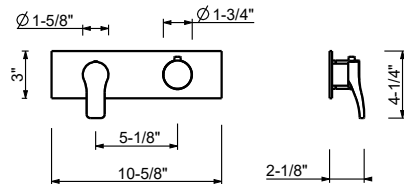

3/4" Thermostatic mixer with 2-way diverter

- Temperature control with safety override button at 100° F
- 3/4" NPT inlets, 1/2" outlets on rough
- Flow rate: 8.9 gpm @ 60 psi (primary outlet)
- Flow rate: 7.6 gpm @ 60 psi (secondary outlet)
- Anti-scald mechanism
- Watertight casing for added safety
- Accessible shut-off valves and filters
- For horizontal installation

B472BU

Trim	
Chrome	26 02 B472BU
Matte Black	26 13 B472BU