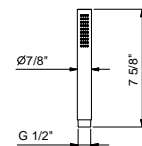

9914U

ABOUTWATER Handshower

- Water flow restricted to 1.8 gpm
- Cylindrical
- Anti-siphon valve
- Anti-limescale membrane

Chrome 90 02 9914U
Matte Black 90 13 9914U