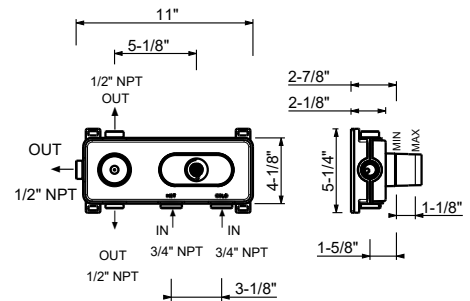

B472BU

Trim

Chrome	26 02 B472BU
Matte Black	26 13 B472BU

D373AU

Rough

19 00 D373AU

3/4" Thermostatic shower mixer without volume control

- Temperature control with safety override button at 100° F
- 3/4" NPT inlets and outlet on rough
- Flow rate: 16.9 gpm @ 60 psi
- Anti-scald mechanism
- Watertight casing for added safety
- Accessible shut-off valves and filters
- Compatible with Easy Fix art. # W213U and W214U