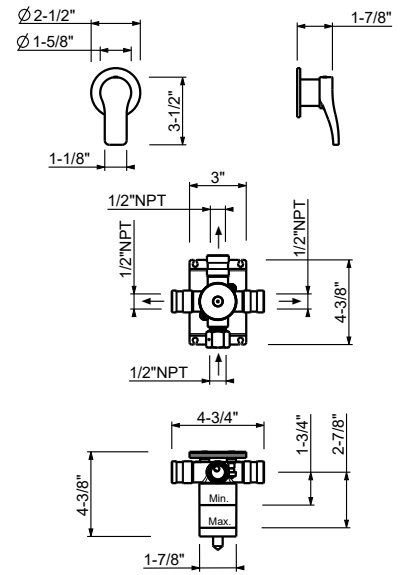

3-Way diverter with integrated volume control

- For remote installation
- 1/2" NPT inlets and outlets
- Accessible shut-off valves and filters
- Round backplate
- Flow rate: 8.7 gpm @ 60 psi (primary outlet)
- Flow rate: 7.4 gpm @ 60 psi (secondary outlet)
- Flow rate: 7.4 gpm @ 60 psi (third outlet)

To be used with thermostatic mixer B400BU+D400AU

B476BU

Trim

Chrome	26 02 B476BU
Matte Black	26 13 B476BU

D377AU

Rough

19 00 D377AU