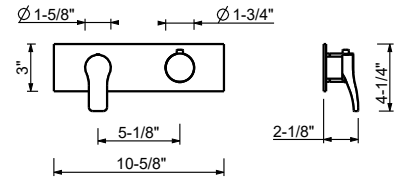

3/4" Thermostatic mixer with 3-way diverter

- Temperature control with safety override button at 100° F
- 3/4" NPT inlets, 1/2" outlets on rough
- Flow rate: 8.7 gpm @ 60 psi (primary outlet)
- Flow rate: 7.4 gpm @ 60 psi (secondary outlet)
- Flow rate: 7.4 gpm @ 60 psi (third outlet)
- Anti-scald mechanism
- Watertight casing for added safety
- Accessible shut-off valves and filters
- For horizontal installation

B472BU

Trim

Chrome	26 02 B472BU
Matte Black	26 13 B472BU