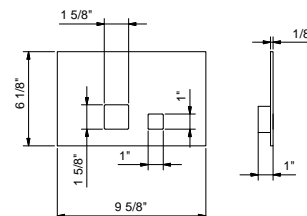

8403U

Flush actuator plate - Square buttons

- Stainless steel construction
- Flush fit controls
- Square push-button controls
- Compatible with GEBERIT models: 111.798.00.1, 111.335.00.5

Complete list of available finishes in the Miscellaneous Articles section.