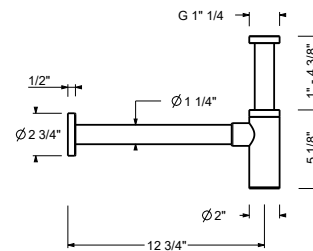

Complete list of available finishes in the Miscellaneous Articles section.

Chrome
Matte Black

91 02 W097U
91 13 W097U

9234

Bottle Trap

• for washbasin
• 1 1/4" inlet
• 1 1/4" outlet

Complete list of available finishes in the Miscellaneous Articles section.