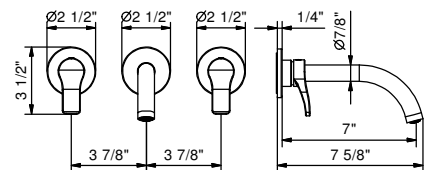

B913BU

Trim

Chrome 26 02 B913BU
Matte Black 26 13 B913BU