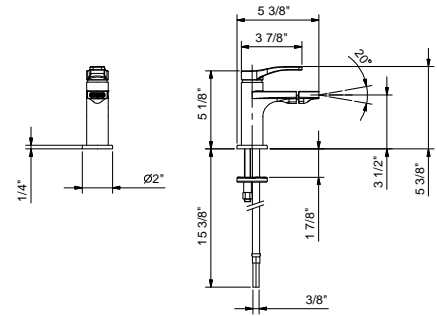

Single-control bidet mixer

- 5 3/8" spout projection
- Without drain
- Aerated flow
- Traditional cartridge
- Flexible supply lines included

Drain not included, please select W095U or W097U in the Miscellaneous Articles section.