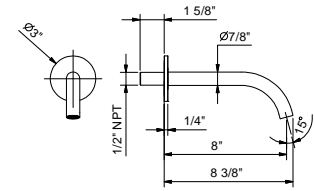

- spout projection 20 cm
- 1/2" connection
- Max 6.5 gpm @ 60 psi
- Round backplate
- Integrated aerator

Chrome
Matte Black

26 02 8308U
26 13 8308U

W095U

1 1/4" Universal Push-up drain

• Compatible for installation on sinks with or without overflow