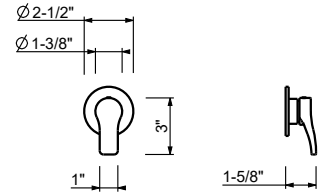

3/4" Volume control

- For remote installation
- 3/4" NPT inlets and outlets
- Separate outlet for additional volume controls
- Sound insulation foam back
- 15.3 gpm @ 60 psi

To be used with thermostatic mixer B400BU+D400AU

B491BU

Trim

Chrome	26 02 B491BU
Matte Black	26 13 B491BU