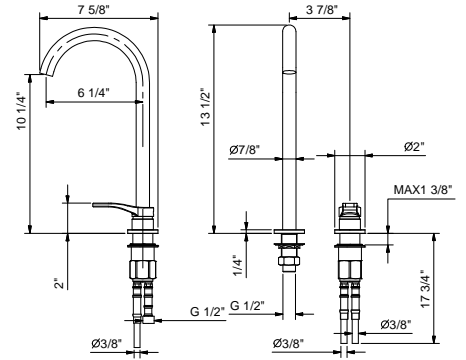

B106WU

Two-hole vessel mixer with single-control

- 6 1/4" spout projection
- Without drain
- Aerated flow
- Traditional cartridge
- Flexible supply lines included
- Water flow restricted to 1.2 gpm

Drain not included, please select W095U or W097U in the Miscellaneous Articles section.

Chrome 26 02 B106WU
Matte Black 26 13 B106WU