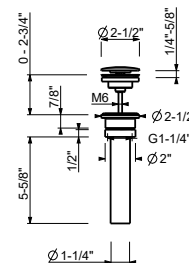

W097U

1 1/4" Universal Free flow drain (always open)

• Compatible for installation on sinks with or without overflow

Complete list of available finishes in the Miscellaneous Articles section.