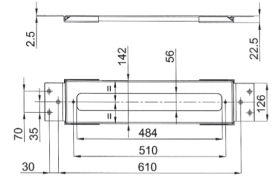

9325

Mounting plate for deck-mount bathtub mixer

- screw covers
- mounting plate
- without cover plate

NOTE: To be finished with inspectable cover materials

Chrome

91 02 9325