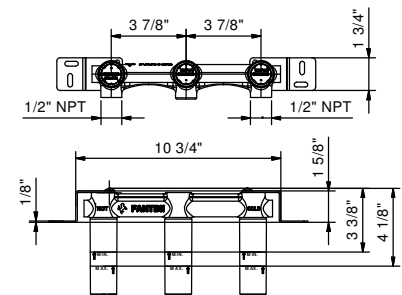

R010AU

Rough

44 00 R010AU