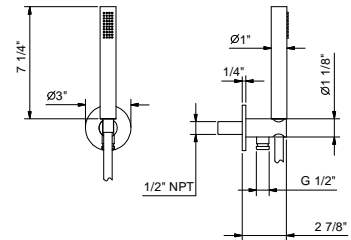

8062U

Wall-mount handshower set

- Cylindrical handshower with anti-siphon check valve
- Anti-limescale membrane
- 58" PVC hose
- Water outlet with holder
- Round escutcheon
- 1/2" NPT male connection
- Water flow restricted to 1.8 gpm

Chrome 81 02 8062U
Matte Black 81 13 8062U