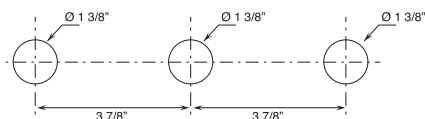

The 3/4" thermostatic shower mixer is available with integrated volume controls in these versions:

- with one volume control (1 outlet) B472BU + D331AU
- with 2-way diverter (2 outlets) B472BU + D372AU
- with 3-way diverter (3 outlets) B472BU + D373AU

Diverter **include volume control** and **do not allow to share functions.**