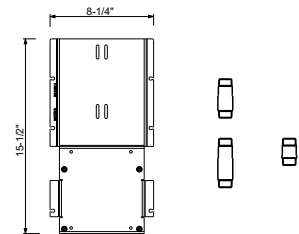

- Includes backplate and connections
- Suitable for vertical and horizontal installation
- **1 outlet:** D400AU + D391AU
- **2 outlets:** D400AU + (2) D391AU

EXAMPLE OF CONFIGURATION - 1 OUTLET

EXAMPLE OF CONFIGURATION - 2 OUTLETS