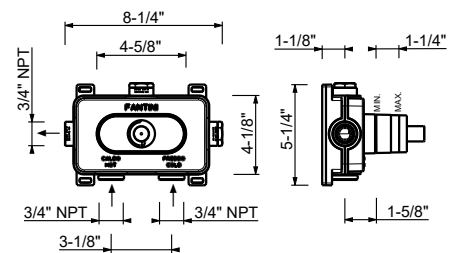

Rough

19 00 D400AU