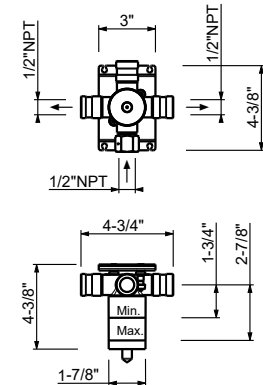

D376AU

Rough

19 00 D376AU