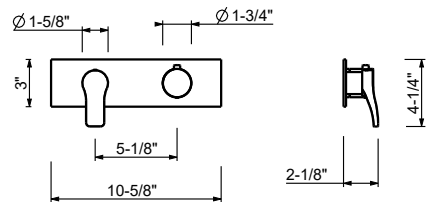

3/4" Thermostatic mixer with integrated volume control

- Temperature control with safety override button at 100° F
- 3/4" NPT inlets, 1/2" outlet on rough
- Flow rate: 15.3 gpm @ 60 psi
- Anti-scald mechanism
- Watertight casing for added safety
- Accessible shut-off valves and filters
- For horizontal installation

B472BU

Trim	
Chrome	26 02 B472BU
Matte Black	26 13 B472BU