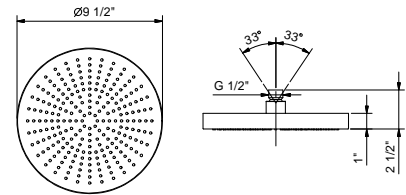

9 1/2" Round showerhead

- Stainless steel
- Anti-limescale membrane
- Water flow restricted to 2.5 gpm

Chrome 81 02 8053U
Matte Black 81 13 8053U

8053UC

9 1/2" Round showerhead - Restricted to 1.8 gpm

- Stainless steel
- Anti-limescale membrane
- Water flow restricted to 1.8 gpm