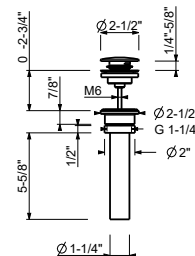

W095U

1 1/4" Universal Push-up drain

• Compatible for installation on sinks with or without overflow

Complete list of available finishes in the Miscellaneous Articles section.