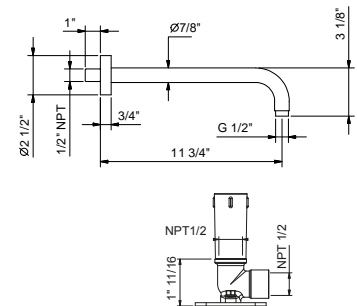

OPTIONAL: Built-in part

W046U 91 00 W046U