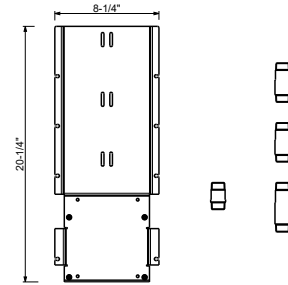

W214U

OPTIONAL - Easy Fix System

- Includes backplate and connections
- Suitable for vertical and horizontal installation
- **3 outlets:** D400AU + (3) D391AU