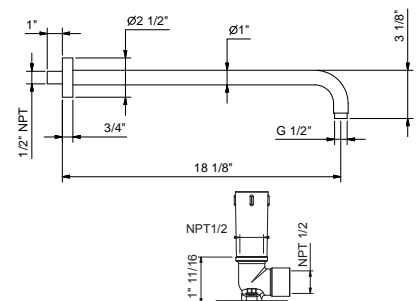

OPTIONAL: Built-in part

W046U 91 00 W046U