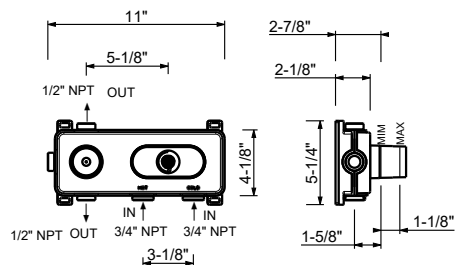

D372AU

Rough	
	19 00 D372AU