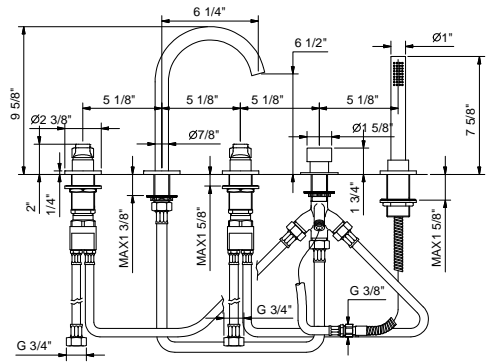

B265U

5-Hole Roman tub set

- 6 1/4" spout projection
- Cylindrical handshower with anti-siphon check valve
- 58" metal hose
- 2-way diverter
- 1/4 turn ceramic disc cartridge
- Water flow restricted to 1.8 gpm for handshower
- 6.0 gpm @ 60 psi

Chrome
Matte Black

26 02 B265U
26 13 B265U