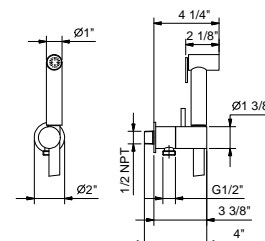

8486U

Double-function hydrobrush

- For toilet cleaning
- For personal care if used with a shower mixer
- Water plug with shower holder
- Stop valve
- Round backplate
- 47 1/4" Vinyl hose
- 1/2" NPT male connection
- 1.70 GPM @ 60 psi

Complete list of available finishes in the Miscellaneous Articles section.