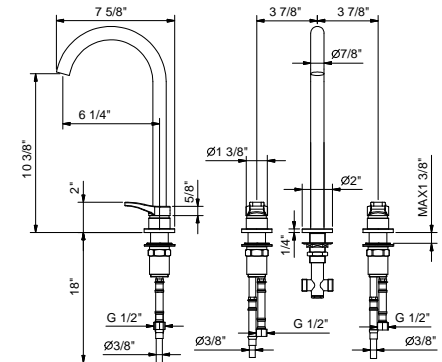

Drain not included, please select W095U or W097U in the Miscellaneous Articles section.

Chrome 26 02 B006WU
Matte Black 26 13 B006WU

B104WU

Two-hole washbasin mixer with single-control

- 6 1/4" spout projection
- Without drain
- Aerated flow
- Traditional cartridge
- Flexible supply lines included
- Water flow restricted to 1.2 gpm

Drain not included, please select W095U or W097U in the Miscellaneous Articles section.

Chrome 26 02 B104WU
Matte Black 26 13 B104WU

B106WU

Two-hole vessel mixer with single-control

- 6 1/4" spout projection
- Without drain
- Aerated flow
- Traditional cartridge
- Flexible supply lines included
- Water flow restricted to 1.2 gpm