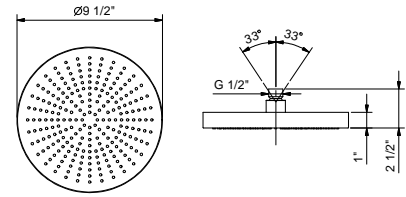

8053U

9 1/2" Round showerhead

- Stainless steel
- Anti-limescale membrane
- Water flow restricted to 2.5 gpm