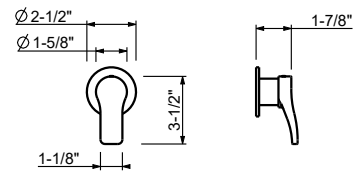

B476BU

Trim

- Chrome 26 02 B476BU
- Matte Black 26 13 B476BU