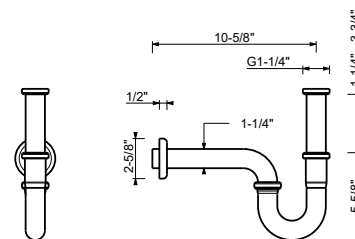

Chrome
Matte Black

91 02 9234
91 13 9234

W036U

P-trap

• for washbasin
• 1 1/4" inlet
• 1 1/4" outlet

Complete list of available finishes in the Miscellaneous Articles section.

Chrome
Matte Black

91 02 W036U
91 13 W036U