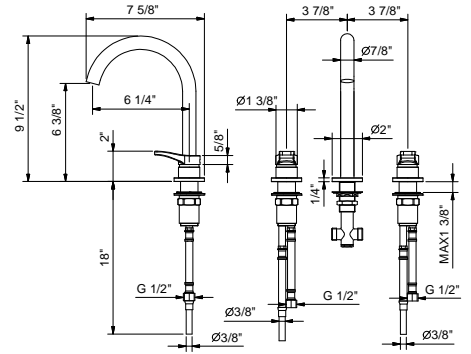

B204WU

Three-hole washbasin mixer

- 6 1/4" spout projection
- Without drain
- Aerated flow
- 1/4 turn ceramic disc cartridge
- Flexible supply lines included
- Water flow restricted to 1.2 gpm

Drain not included, please select W095U or W097U in the Miscellaneous Articles section.

Chrome 26 02 B204WU
Matte Black 26 13 B204WU