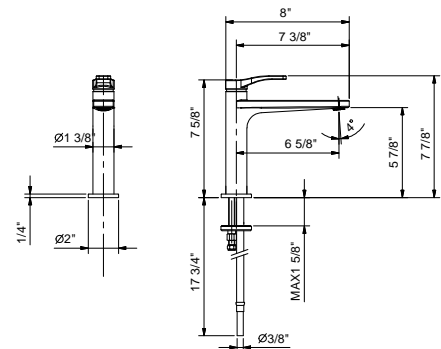

Chrome 26 02 B003WU
Matte Black 26 13 B003WU

B006WU

Single-control vessel mixer

- 6 5/8" spout projection
- Without drain
- Adjustable aerator
- Traditional cartridge
- Flexible supply lines included
- Water flow restricted to 1.2 gpm

Drain not included, please select W095U or W097U in the Miscellaneous Articles section.