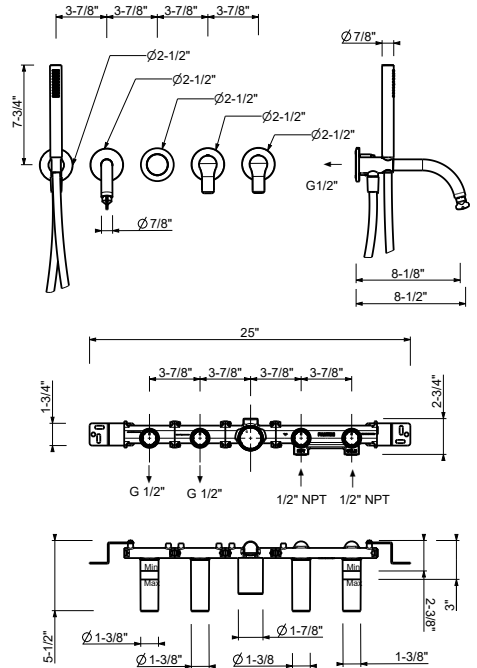

B719BU

Trim

Chrome	26 02 B719BU
Matte Black	26 13 B719BU

R019AU

Rough

44 00 R019AU

Wall-mount tub filler

- Without spout
- Cylindrical handshower with anti-siphon check valve
- 1/2" female inlets
- Handshower holder with 58" PVC hose and water outlet
- 2-way diverter
- 1/4 turn ceramic disc cartridge
- Water flow restricted to 1.8 gpm for handshower

- 6 1/4" spout projection
- Cylindrical handshower with anti-siphon check valve
- 58" metal hose
- 2-way diverter
- 1/4 turn ceramic disc cartridge
- Water flow restricted to 1.8 gpm for handshower
- 6.0 gpm @ 60 psi