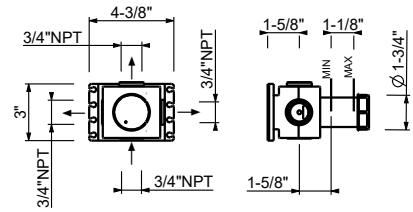

D391AU

Rough

19 00 D391AU