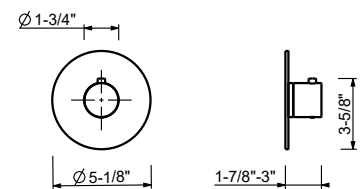

Trim

Chrome	26 02 B400BU
Matte Black	26 13 B400BU