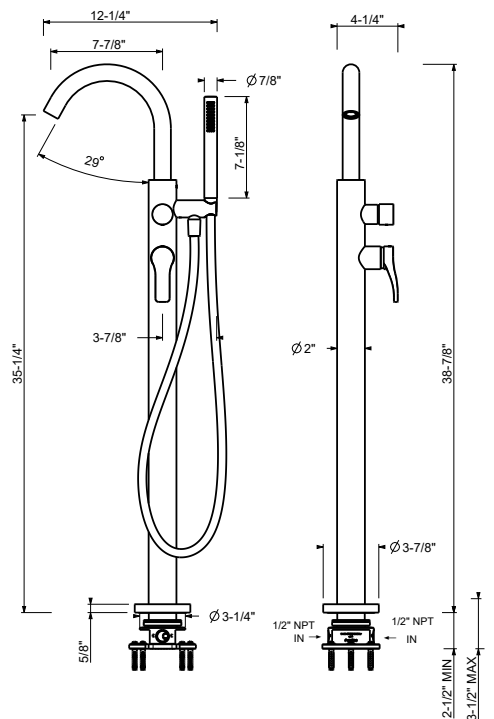

B080BU

Trim

Chrome
Matte Black

26 02 B080BU
26 13 B080BU

R080AU

Rough

44 00 R080AU

8308U**Wall-mount tub spout**

- spout projection 20 cm
- 1/2" connection
- Max 6.5 gpm @ 60 psi
- Round backplate
- Integrated aerator

Chrome
Matte Black

26 02 8308U
26 13 8308U

W095U

1 1/4" Universal Push-up drain

• Compatible for installation on sinks with or without overflow