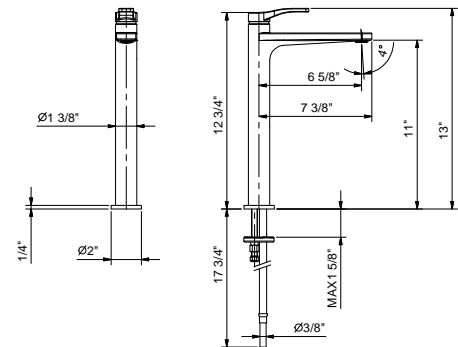

Chrome 26 02 B006WU
Matte Black 26 13 B006WU

B104WU

Two-hole washbasin mixer with single-control

- 6 1/4" spout projection
- Without drain
- Aerated flow
- Traditional cartridge
- Flexible supply lines included
- Water flow restricted to 1.2 gpm

Drain not included, please select W095U or W097U in the Miscellaneous Articles section.