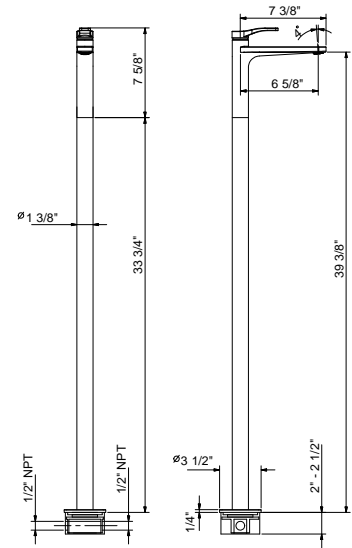

Floor-mount washbasin mixer

- 6 5/8" spout projection
- Without drain
- Adjustable aerator
- Traditional cartridge
- Water flow restricted to 1.2 gpm

Drain not included, please select W095U or W097U in the Miscellaneous Articles section.

B036BU

Trim

Chrome	26 02 B036BU
Matte Black	26 13 B036BU

3336AU

Rough

19 00 3336AU