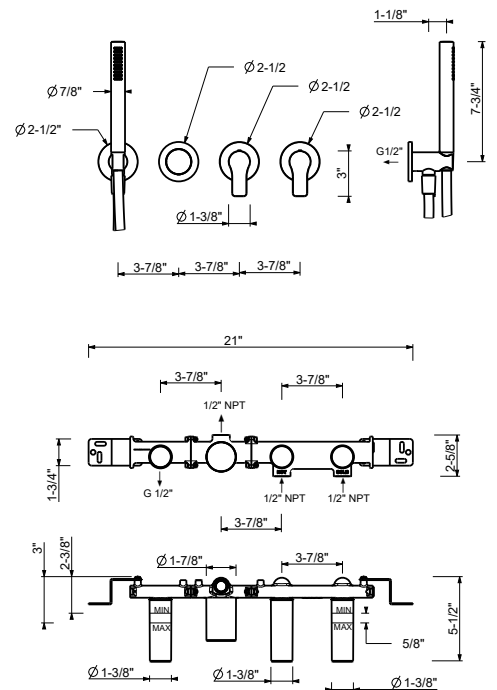

R017AU

Rough

44 00 R017AU