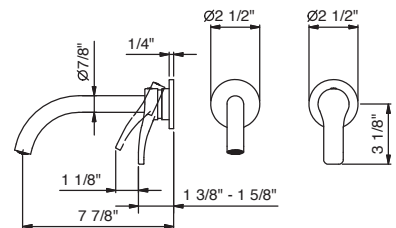

B813BU

Trim

Chrome 26 02 B813BU
Matte Black 26 13 B813BU