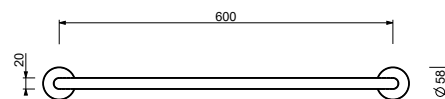

H808

Appendiabiti

Cromo	93 02 H808
Nero Opaco	93 13 H808
Polished Nickel PVD	93 95 H808
Matt Gun Metal PVD	93 P5 H808
Matt British Gold PVD	93 P6 H808
Matt Copper PVD	93 P9 H808
Deep Black PVD	93 S1 H808
Pure Brass PVD	93 Q7 H808
Raw Metal PVD	93 Q8 H808