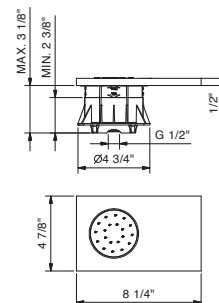

MILANO in-wall adjustable body spray

- Anti-limescale membrane
- Rough included
- Flow restricted to 1.0 gpm
- Chromed ABS jet and plate

To be installed at roughing stage