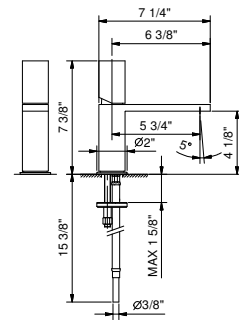

3003WU

Single-control washbasin mixer with extended spout

- 5 3/4" spout projection
- 5° adjustable aerator
- Flexible supply lines included
- Water flow restricted to 1.2 gpm
- Traditional cartridge

Drain not included, please select W095U or W097U in the Miscellaneous Articles section.

Chrome	31 02 3003WU
Polished Nickel PVD	31 95 3003WU
Matte Gun Metal PVD	31 P5 3003WU
Matte British Gold PVD	31 P6 3003WU
Matte Copper PVD	31 P9 3003WU
Deep Black PVD	31 S1 3003WU
Pure Brass PVD	31 Q7 3003WU
Raw Metal PVD	31 Q8 3003WU

Brushed Stainless steel 31 93 3003WU