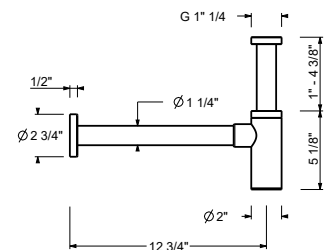

9234

Bottle Trap

• for washbasin
• 1 1/4" inlet
• 1 1/4" outlet

Complete list of available finishes in the Miscellaneous Articles section.

Chrome	91 02 9234
Polished Nickel PVD	91 95 9234
Matte Gun Metal PVD	91 P5 9234
Matte British Gold PVD	91 P6 9234
Matte Copper PVD	91 P9 9234
Deep Black PVD	91 S1 9234
Pure Brass PVD	91 Q7 9234
Raw Metal PVD	91 Q8 9234

Brushed Stainless steel 91 93 9234