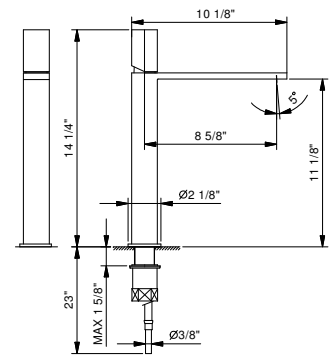

3051U

Single-control kitchen mixer

- 8 5/8" spout projection
- Swivel
- 5° adjustable aerator
- Traditional cartridge
- Flexible supply lines included
- Water flow restricted to 1.8 gpm

Chrome	31 02 3051U
Polished Nickel PVD	31 95 3051U
Matte Gun Metal PVD	31 P5 3051U
Matte British Gold PVD	31 P6 3051U
Matte Copper PVD	31 P9 3051U
Deep Black PVD	31 S1 3051U
Pure Brass PVD	31 Q7 3051U
Raw Metal PVD	31 Q8 3051U

Brushed Stainless steel 31 93 3051U