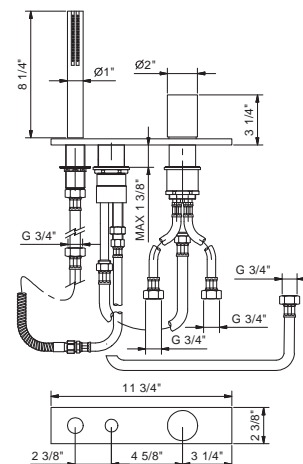

Chrome	31 02 3067U
Polished Nickel PVD	31 95 3067U
Matte Gun Metal PVD	31 P5 3067U
Matte British Gold PVD	31 P6 3067U
Matte Copper PVD	31 P9 3067U
Deep Black PVD	31 S1 3067U
Pure Brass PVD	31 Q7 3067U
Raw Metal PVD	31 Q8 3067U

Brushed Stainless steel 31 93 3067U