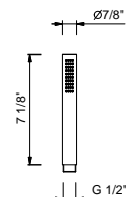

**Brushed Stainless steel 90 93 8783U**

8145

**YOUNG slide bar**

- Adjustable handshower holder
- 58" vinyl hose

**Handshower and water outlet to be purchased separately**

Chrome	86 02 8145
Polished Nickel PVD	86 95 8145
Matte Gun Metal PVD	86 P5 8145
Matte British Gold PVD	86 P6 8145
Matte Copper PVD	86 P9 8145
Deep Black PVD	86 S1 8145
Pure Brass PVD	86 Q7 8145
Raw Metal PVD	86 Q8 8145