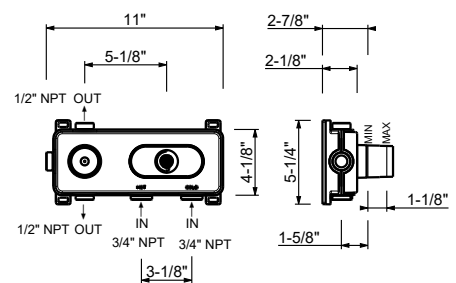

3/4" Thermostatic mixer with integrated volume control

- Temperature control with safety override button at 100° F
- 3/4" NPT inlets, 1/2" outlet on rough
- Flow rate: 15.3 gpm @ 60 psi
- Anti-scald mechanism
- Watertight casing for added safety
- Accessible shut-off valves and filters
- For horizontal installation

G872BU

Trim

Chrome	31 02 G872BU
Polished Nickel PVD	31 95 G872BU
Matte Gun Metal PVD	31 P5 G872BU
Matte British Gold PVD	31 P6 G872BU
Matte Copper PVD	31 P9 G872BU
Deep Black PVD	31 S1 G872BU
Pure Brass PVD	31 Q7 G872BU
Raw Metal PVD	31 Q8 G872BU

Brushed Stainless steel 31 93 G872BU

Rough

19 00 D331AU

D331AU

3/4" Thermostatic mixer with 2-way diverter

- Temperature control with safety override button at 100° F
- 3/4" NPT inlets, 1/2" outlets on rough
- Flow rate: 8.9 gpm @ 60 psi (primary outlet)
- Flow rate: 7.6 gpm @ 60 psi (secondary outlet)
- Anti-scald mechanism
- Watertight casing for added safety
- Accessible shut-off valves and filters
- For horizontal installation

G872BU

Trim

Chrome	31 02 G872BU
Polished Nickel PVD	31 95 G872BU
Matte Gun Metal PVD	31 P5 G872BU
Matte British Gold PVD	31 P6 G872BU
Matte Copper PVD	31 P9 G872BU
Deep Black PVD	31 S1 G872BU
Pure Brass PVD	31 Q7 G872BU
Raw Metal PVD	31 Q8 G872BU

Brushed Stainless steel 31 93 G872BU

Rough

19 00 D372AU

D372AU