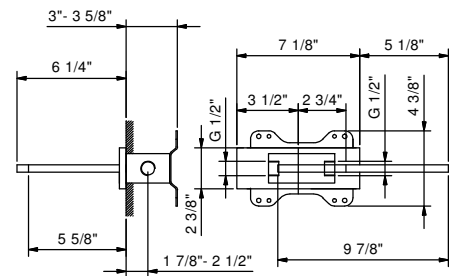

5041AU

Rough

31 00 5041AU