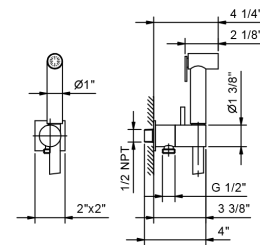

8487U

Double-function hydrobrush

- For toilet cleaning
- For personal care if used with a shower mixer
- Water plug with shower holder
- Stop valve
- Square backplate
- 47 1/4" Vinyl hose
- 1/2" NPT male connection
- 1.70 GPM @ 60 psi

Complete list of available finishes in the Miscellaneous Articles section.

Note: Use Brushed Nickel PVD to match with Brushed Stainless Steel