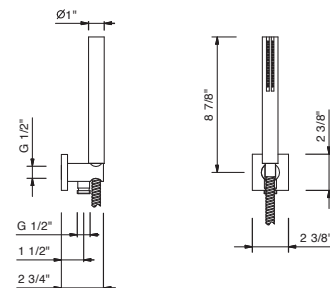

8052U

Wall-mount handshower set

- Cylindrical handshower with anti-siphon check valve
- SUN handshower for chrome finish
- FIT handshower supplied with PVD finishes and Brushed Stainless Steel
- Anti-limescale membrane
- 58" vinyl hose
- Water outlet with holder
- Square escutcheon
- 1/2" NPT male connection
- Water flow restricted to 1.8 gpm

Chrome	86 02 8052U
Polished Nickel PVD	86 95 8052U
Matte Gun Metal PVD	86 P5 8052U
Matte British Gold PVD	86 P6 8052U
Matte Copper PVD	86 P9 8052U
Deep Black PVD	86 S1 8052U
Pure Brass PVD	86 Q7 8052U
Raw Metal PVD	86 Q8 8052U

Brushed Stainless steel 86 93 8052U

9673U

SUN handshower

- Cylindrical
- Anti-siphon valve
- Anti-limescale membrane
- Water flow restricted to 1.8 gpm

Chrome	90 02 9673U

8783U

FIT handshower

- Cylindrical
- Anti-siphon valve
- Anti-limescale membrane
- Water flow restricted to 1.8 gpm

Chrome	90 02 8783U
Polished Nickel PVD	90 95 8783U
Matte Gun Metal PVD	90 P5 8783U
Matte British Gold PVD	90 P6 8783U
Matte Copper PVD	90 P9 8783U
Deep Black PVD	90 S1 8783U
Pure Brass PVD	90 Q7 8783U
Raw Metal PVD	90 Q8 8783U

Brushed Stainless steel 90 93 8783U