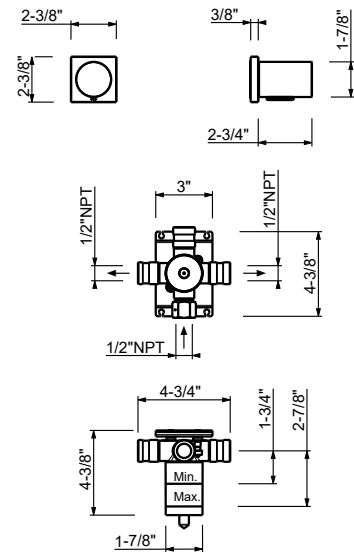

2-Way diverter with integrated volume control

- For remote installation
- 1/2" NPT inlets and outlets
- Flow rate: 8.9 gpm @ 60 psi (primary outlet)
- Flow rate: 7.6 gpm @ 60 psi (secondary outlet)

To be used with thermostatic mixer G800BU+D400AU

G876BU

Trim

Chrome	31 02 G876BU
Polished Nickel PVD	31 95 G876BU
Matte Gun Metal PVD	31 P5 G876BU
Matte British Gold PVD	31 P6 G876BU
Matte Copper PVD	31 P9 G876BU
Deep Black PVD	31 S1 G876BU
Pure Brass PVD	31 Q7 G876BU
Raw Metal PVD	31 Q8 G876BU

Brushed Stainless steel 31 93 G876BU

D376AU

Rough

19 00 D376AU