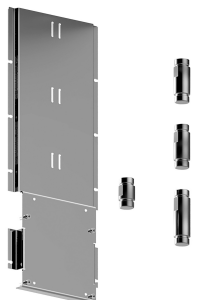

EXAMPLE OF CONFIGURATION - 1 OUTLET

EXAMPLE OF CONFIGURATION - 2 OUTLETS

91 00 W213U

**W214U**

**OPTIONAL - Easy Fix System**

- Includes backplate and connections
- Suitable for vertical and horizontal installation
- **3 outlets:** D400AU + (3) D391AU