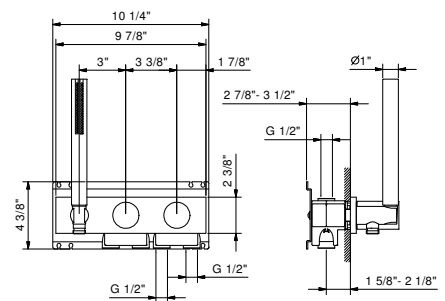

1/2" non-thermostatic tub mixer with 2-way diverter

- Non-thermostatic 1/2" mixer
- Flow and temperature controlled by a progressive cartridge
- Integrated diverter 2-way
- SUN handshower for chrome finish
- FIT handshower supplied with PVD finishes and Brushed Stainless Steel
- 58" vinyl hose
- 5 gpm @ 60 psi

Remote pressure balancing valve required for installation

Recommended for use with:

MILANO wall-mount spouts #5041B+#5041AU or #5042B+#5041AU
ALA showerhead/tub filler #6701B+#6701AU

E584B

Trim

Chrome	31 02 E584B
Polished Nickel PVD	31 95 E584B
Matte Gun Metal PVD	31 P5 E584B
Matte British Gold PVD	31 P6 E584B
Matte Copper PVD	31 P9 E584B
Deep Black PVD	31 S1 E584B
Pure Brass PVD	31 Q7 E584B
Raw Metal PVD	31 Q8 E584B

Brushed Stainless steel 31 93 E584B

D184AU

Rough

22 00 D184AU