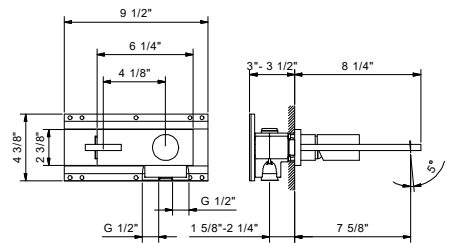

Wall-mount single-control washbasin mixer with extended spout

- 7 5/8" spout projection
- 5° adjustable aerator
- Water flow restricted to 1.2 gpm
- Traditional cartridge

Drain not included, please select W095U or W097U in the Miscellaneous Articles section.