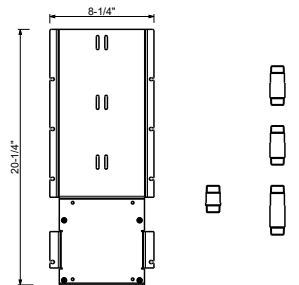

EXAMPLE OF CONFIGURATION - 1 OUTLET

EXAMPLE OF CONFIGURATION - 2 OUTLETS

91 00 W213U

**W214U**

**OPTIONAL - Easy Fix System**

- Includes backplate and connections
- Suitable for vertical and horizontal installation
- **3 outlets:** D400AU + (3) D391AU