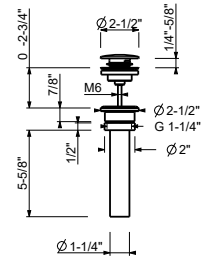

W095U

1 1/4" Universal Push-up drain

• Compatible for installation on sinks with or without overflow

Complete list of available finishes in the Miscellaneous Articles section.

Chrome	91 02 W095U
Polished Nickel PVD	91 95 W095U
Matte Gun Metal PVD	91 P5 W095U
Matte British Gold PVD	91 P6 W095U
Matte Copper PVD	91 P9 W095U
Deep Black PVD	91 S1 W095U
Pure Brass PVD	91 Q7 W095U
Raw Metal PVD	91 Q8 W095U

Brushed Stainless steel 91 93 W095U