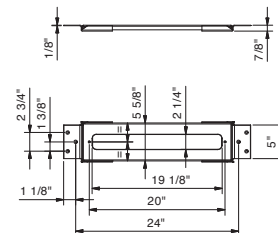

9325

Mounting plate for deck-mount bathtub mixer

- screw covers
- mounting plate
- without cover plate

NOTE: To be finished with inspectable cover materials