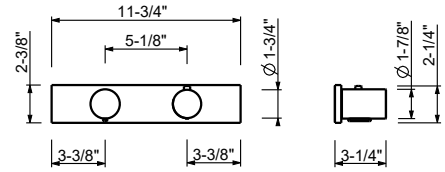

3/4" Thermostatic mixer with 3-way diverter

- Temperature control with safety override button at 100° F
- 3/4" NPT inlets, 1/2" outlets on rough
- Flow rate: 8.7 gpm @ 60 psi (primary outlet)
- Flow rate: 7.4 gpm @ 60 psi (secondary outlet)
- Flow rate: 7.4 gpm @ 60 psi (third outlet)
- Anti-scald mechanism
- Watertight casing for added safety
- Accessible shut-off valves and filters
- For horizontal installation

G872BU

Trim

Chrome	31 02 G872BU
Polished Nickel PVD	31 95 G872BU
Matte Gun Metal PVD	31 P5 G872BU
Matte British Gold PVD	31 P6 G872BU
Matte Copper PVD	31 P9 G872BU
Deep Black PVD	31 S1 G872BU
Pure Brass PVD	31 Q7 G872BU
Raw Metal PVD	31 Q8 G872BU

Brushed Stainless steel 31 93 G872BU