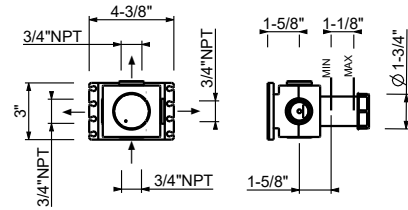

**Brushed Stainless steel 31 93 G891BU**

**D391AU**

**Rough**

19 00 D391AU

**W213U**

**OPTIONAL - Easy Fix System**

- Includes backplate and connections
- Suitable for vertical and horizontal installation
- **1 outlet:** D400AU + D391AU
- **2 outlets:** D400AU + (2) D391AU