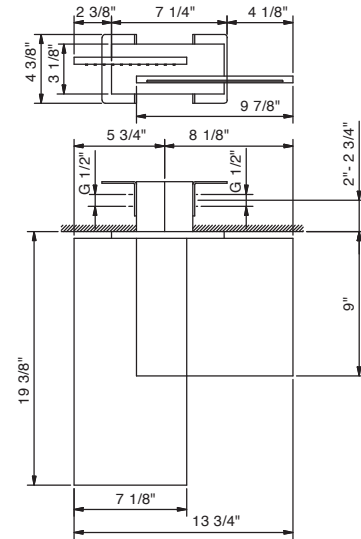

MILANO two-function showerhead

- Independent rain and waterfall functions
- Rainfall to the left, 19 3/8" projection
- Waterfall to the right, 9" projection
- Rough and trim made of solid brass
- Water flow restricted to 2.2 gpm (rain)
- Rain function restricted to 2.2 gpm
- Waterfall 4.5 gpm @ 60 psi
- Anti-limescale membrane

Fully inspectable for maintenance and cleaning
Requires two volume controls or two outlets on a diverter,
with a minimum flow rate of 3.2 gpm.

8035BU

Trim

Chrome	86 02 8035BU
Polished Nickel PVD	86 95 8035BU
Matte Gun Metal PVD	86 P5 8035BU
Matte British Gold PVD	86 P6 8035BU
Matte Copper PVD	86 P9 8035BU
Deep Black PVD	86 S1 8035BU
Pure Brass PVD	86 Q7 8035BU
Raw Metal PVD	86 Q8 8035BU

Brushed Stainless steel 86 93 8035BU

8035AU

Rough

86 00 8035AU