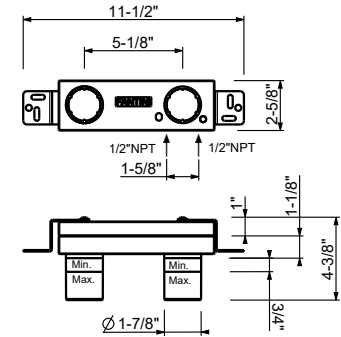

Wall-mount single-control washbasin mixer with extended spout

- 7 5/8" spout projection
- 5° adjustable aerator
- Water flow restricted to 1.2 gpm
- Traditional cartridge

Drain not included, please select W095U or W097U in the Miscellaneous Articles section.