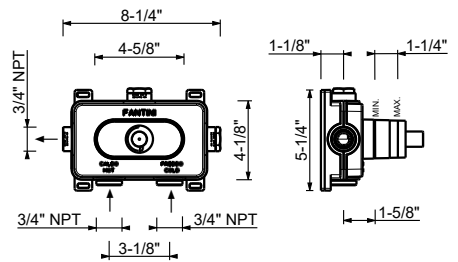

D400AU

Rough

19 00 D400AU