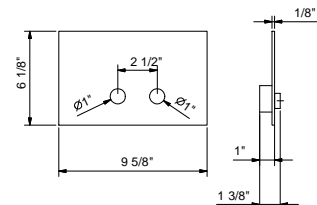

W036U

P-trap

- for washbasin
- 1 1/4" inlet
- 1 1/4" outlet

Complete list of available finishes in the Miscellaneous Articles section.

Chrome	91 02 W036U
Polished Nickel PVD	91 95 W036U
Matte Gun Metal PVD	91 P5 W036U
Matte British Gold PVD	91 P6 W036U
Matte Copper PVD	91 P9 W036U
Deep Black PVD	91 S1 W036U
Pure Brass PVD	91 Q7 W036U
Raw Metal PVD	91 Q8 W036U

Brushed Stainless steel 91 93 W036U

8402U

Flush actuator plate - Round buttons

- Stainless steel construction
- Projecting push-button controls
- Round push-button controls
- Compatible with GEBERIT models: 111.798.00.1, 111.335.00.5

Complete list of available finishes in the Miscellaneous Articles section.

Polished Stainless steel	91 38 8402U
Polished Nickel PVD	91 95 8402U
Matte Gun Metal PVD	91 P5 8402U
Matte British Gold PVD	91 P6 8402U
Matte Copper PVD	91 P9 8402U
Deep Black PVD	91 S1 8402U
Pure Brass PVD	91 Q7 8402U
Raw Metal PVD	91 Q8 8402U

Brushed Stainless steel 91 93 8402U

8403U

Flush actuator plate - Square buttons

- Stainless steel construction
- Flush fit controls
- Square push-button controls
- Compatible with GEBERIT models: 111.798.00.1, 111.335.00.5

Complete list of available finishes in the Miscellaneous Articles section.

Polished Stainless steel	91 38 8403U
Polished Nickel PVD	91 95 8403U
Matte Gun Metal PVD	91 P5 8403U
Matte British Gold PVD	91 P6 8403U
Matte Copper PVD	91 P9 8403U
Deep Black PVD	91 S1 8403U
Pure Brass PVD	91 Q7 8403U
Raw Metal PVD	91 Q8 8403U

Brushed Stainless steel 91 93 8403U