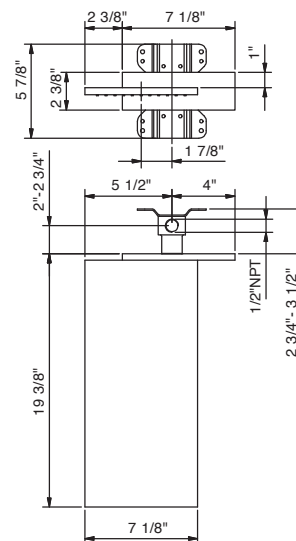

**Brushed Stainless steel 86 93 8036BUC**

**8036AU**

Rough	
	86 00 8036AU

**MILANO waterfall showerhead**

- 1/2" NPT connection
- Rectangular backplate
- Waterfall offset to the right, 9" projection
- Rough and trim made of solid brass
- 3.9 gpm @ 60 psi