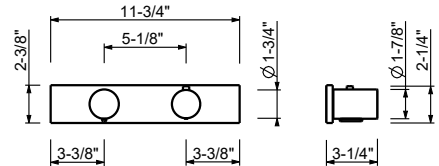

3/4" Thermostatic mixer with integrated volume control

- Temperature control with safety override button at 100° F
- 3/4" NPT inlets, 1/2" outlet on rough
- Flow rate: 15.3 gpm @ 60 psi
- Anti-scald mechanism
- Watertight casing for added safety
- Accessible shut-off valves and filters
- For horizontal installation

G872BU

Trim

Chrome	31 02 G872BU
Polished Nickel PVD	31 95 G872BU
Matte Gun Metal PVD	31 P5 G872BU
Matte British Gold PVD	31 P6 G872BU
Matte Copper PVD	31 P9 G872BU
Deep Black PVD	31 S1 G872BU
Pure Brass PVD	31 Q7 G872BU
Raw Metal PVD	31 Q8 G872BU

Brushed Stainless steel 31 93 G872BU

Rough

19 00 D331AU

D331AU

3/4" Thermostatic mixer with 2-way diverter

- Temperature control with safety override button at 100° F
- 3/4" NPT inlets, 1/2" outlets on rough
- Flow rate: 8.9 gpm @ 60 psi (primary outlet)
- Flow rate: 7.6 gpm @ 60 psi (secondary outlet)
- Anti-scald mechanism
- Watertight casing for added safety
- Accessible shut-off valves and filters
- For horizontal installation

G872BU

Trim

Chrome	31 02 G872BU
Polished Nickel PVD	31 95 G872BU
Matte Gun Metal PVD	31 P5 G872BU
Matte British Gold PVD	31 P6 G872BU
Matte Copper PVD	31 P9 G872BU
Deep Black PVD	31 S1 G872BU
Pure Brass PVD	31 Q7 G872BU
Raw Metal PVD	31 Q8 G872BU

Brushed Stainless steel 31 93 G872BU

Rough

19 00 D372AU

D372AU