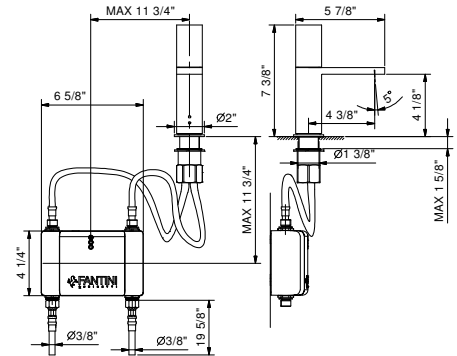

2904WU

Single-control electronic washbasin mixer

- 4 3/8" spout projection
- Hand free operation
- 5° adjustable round aerator
- Water flow restricted to 1.2 gpm
- 1/4 turn clockwise for temperature control
- Traditional cartridge
- Flexible supply lines included
- 4 (AA 1.5V) batteries included

Drain not included, please select W095U or W097U in the Miscellaneous Articles section.

To operate without batteries please order #8304U

Chrome	31 02 2904WU
Polished Nickel PVD	31 95 2904WU
Matte Gun Metal PVD	31 P5 2904WU
Matte British Gold PVD	31 P6 2904WU
Matte Copper PVD	31 P9 2904WU
Deep Black PVD	31 S1 2904WU
Pure Brass PVD	31 Q7 2904WU
Raw Metal PVD	31 Q8 2904WU