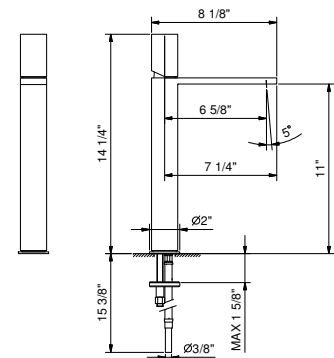

3004WU

Single-control washbasin mixer

- 4 1/4" spout projection
- 5° adjustable aerator
- Flexible supply lines included
- Water flow restricted to 1.2 gpm
- Traditional cartridge

Drain not included, please select W095U or W097U in the Miscellaneous Articles section.

Chrome	31 02 3004WU
Polished Nickel PVD	31 95 3004WU
Matte Gun Metal PVD	31 P5 3004WU
Matte British Gold PVD	31 P6 3004WU
Matte Copper PVD	31 P9 3004WU
Deep Black PVD	31 S1 3004WU
Pure Brass PVD	31 Q7 3004WU
Raw Metal PVD	31 Q8 3004WU

Brushed Stainless steel 31 93 3004WU

3003WU

Single-control washbasin mixer with extended spout

- 5 3/4" spout projection
- 5° adjustable aerator
- Flexible supply lines included
- Water flow restricted to 1.2 gpm
- Traditional cartridge

Drain not included, please select W095U or W097U in the Miscellaneous Articles section.

Chrome	31 02 3003WU
Polished Nickel PVD	31 95 3003WU
Matte Gun Metal PVD	31 P5 3003WU
Matte British Gold PVD	31 P6 3003WU
Matte Copper PVD	31 P9 3003WU
Deep Black PVD	31 S1 3003WU
Pure Brass PVD	31 Q7 3003WU
Raw Metal PVD	31 Q8 3003WU

Brushed Stainless steel 31 93 3003WU

3006WU

Single-control vessel mixer

- 6 5/8" spout projection
- 5° adjustable aerator
- Flexible supply lines included
- Water flow restricted to 1.2 gpm
- Traditional cartridge

Drain not included, please select W095U or W097U in the Miscellaneous Articles section.

Chrome	31 02 3006WU
Polished Nickel PVD	31 95 3006WU
Matte Gun Metal PVD	31 P5 3006WU
Matte British Gold PVD	31 P6 3006WU
Matte Copper PVD	31 P9 3006WU
Deep Black PVD	31 S1 3006WU
Pure Brass PVD	31 Q7 3006WU
Raw Metal PVD	31 Q8 3006WU

Brushed Stainless steel 31 93 3006WU