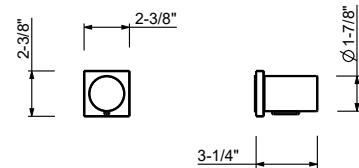

3/4" Volume control

- For remote installation
- 3/4" NPT inlet and outlet
- Sound insulation foam back
- 15.3 gpm @ 60 psi

To be used with thermostatic mixer G800BU+D400AU

G891BU

Trim

Chrome	31 02 G891BU
Polished Nickel PVD	31 95 G891BU
Matte Gun Metal PVD	31 P5 G891BU
Matte British Gold PVD	31 P6 G891BU
Matte Copper PVD	31 P9 G891BU
Deep Black PVD	31 S1 G891BU
Pure Brass PVD	31 Q7 G891BU
Raw Metal PVD	31 Q8 G891BU

Brushed Stainless steel 31 93 G891BU