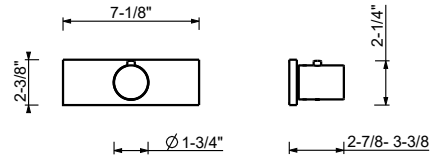

3/4" Thermostatic shower mixer without volume control

- Temperature control with safety override button at 100° F
- 3/4" NPT inlets and outlet on rough
- Flow rate: 16.9 gpm @ 60 psi
- Anti-scald mechanism
- Watertight casing for added safety
- Accessible shut-off valves and filters
- Compatible with Easy Fix art. # W213U and W214U

To be used with volume control(s) or diverter(s):

- **volume control art. # G891BU+D391AU**
- **2-way diverter art. # G876BU+D376AU**
- **3-way diverter art. # G876BU+D377AU**

G800BU

Trim

Chrome	31 02 G800BU
Polished Nickel PVD	31 95 G800BU
Matte Gun Metal PVD	31 P5 G800BU
Matte British Gold PVD	31 P6 G800BU
Matte Copper PVD	31 P9 G800BU
Deep Black PVD	31 S1 G800BU
Pure Brass PVD	31 Q7 G800BU
Raw Metal PVD	31 Q8 G800BU

Brushed Stainless steel 31 93 G800BU