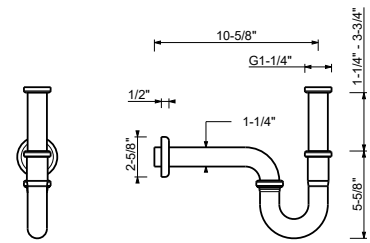

W036U

P-trap

- for washbasin
- 1 1/4" inlet
- 1 1/4" outlet

Complete list of available finishes in the Miscellaneous Articles section.

Chrome	91 02 W036U
Polished Nickel PVD	91 95 W036U
Matte Gun Metal PVD	91 P5 W036U
Matte British Gold PVD	91 P6 W036U
Matte Copper PVD	91 P9 W036U
Deep Black PVD	91 S1 W036U
Pure Brass PVD	91 Q7 W036U
Raw Metal PVD	91 Q8 W036U

Brushed Stainless steel 91 93 W036U