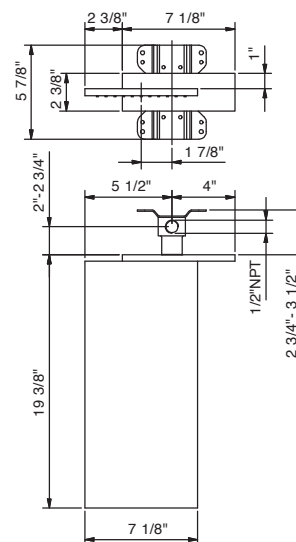

MILANO rainfall showerhead

- Showerhead offset to the left, 19 3/8" projection
- Rough and trim all made of solid brass
- Fixing system ensuring firm installation
- Anti-limescale membrane
- Water flow restricted to 2.2 gpm

Fully inspectable for maintenance and cleaning

8036BU

Trim	
Chrome	86 02 8036BU
Polished Nickel PVD	86 95 8036BU
Matte Gun Metal PVD	86 P5 8036BU
Matte British Gold PVD	86 P6 8036BU
Matte Copper PVD	86 P9 8036BU
Deep Black PVD	86 S1 8036BU
Pure Brass PVD	86 Q7 8036BU
Raw Metal PVD	86 Q8 8036BU

Brushed Stainless steel 86 93 8036BU

8036AU

Rough	
	86 00 8036AU