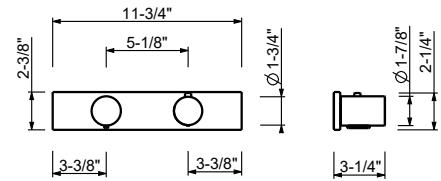

3/4" Thermostatic mixer with integrated volume control

- Temperature control with safety override button at 100° F
- 3/4" NPT inlets, 1/2" outlet on rough
- Flow rate: 15.3 gpm @ 60 psi
- Anti-scald mechanism
- Watertight casing for added safety
- Accessible shut-off valves and filters
- For horizontal installation

G872BU

Trim

Chrome	31 02 G872BU
Polished Nickel PVD	31 95 G872BU
Matte Gun Metal PVD	31 P5 G872BU
Matte British Gold PVD	31 P6 G872BU
Matte Copper PVD	31 P9 G872BU
Deep Black PVD	31 S1 G872BU
Pure Brass PVD	31 Q7 G872BU
Raw Metal PVD	31 Q8 G872BU

Brushed Stainless steel 31 93 G872BU

Rough

19 00 D331AU

D331AU