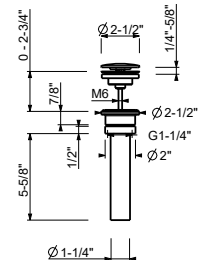

W097U

1 1/4" Universal Free flow drain (always open)

• Compatible for installation on sinks with or without overflow

Complete list of available finishes in the Miscellaneous Articles section.

Chrome	91 02 W097U
Polished Nickel PVD	91 95 W097U
Matte Gun Metal PVD	91 P5 W097U
Matte British Gold PVD	91 P6 W097U
Matte Copper PVD	91 P9 W097U
Deep Black PVD	91 S1 W097U
Pure Brass PVD	91 Q7 W097U
Raw Metal PVD	91 Q8 W097U

Brushed Stainless steel 91 93 W097U