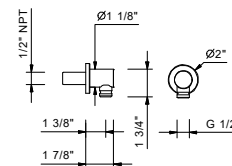

7034U

Wall-mount water outlet - Round escutcheon

- Solid brass construction
- 1/2" NPT male connection

Chrome	91 02 7034U
Polished Nickel PVD	91 95 7034U
Matte Gun Metal PVD	91 P5 7034U
Matte British Gold PVD	91 P6 7034U
Matte Copper PVD	91 P9 7034U
Deep Black PVD	91 S1 7034U
Pure Brass PVD	91 Q7 7034U
Raw Metal PVD	91 Q8 7034U

Brushed Stainless steel 91 93 7034U