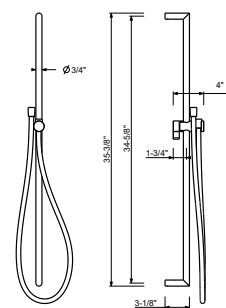

YOUNG slide bar

- Adjustable handshower holder
- 58" vinyl hose

Handshower and water outlet to be purchased separately

Chrome	86 02 9247
Polished Nickel PVD	86 95 9247
Matte Gun Metal PVD	86 P5 9247
Matte British Gold PVD	86 P6 9247
Matte Copper PVD	86 P9 9247
Deep Black PVD	86 S1 9247

Brushed Stainless steel 86 93 9247