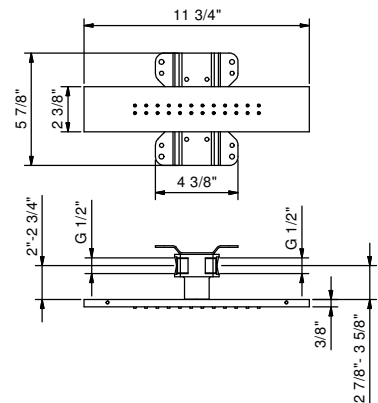

9671

78" Vinyl hose

- 1/2" Female metal connecting nuts
- Easy to clean
- High resistance to pressure and heat

Chrome	90 02 9671
Matte Gun Metal PVD	90 P5 9671
Matte British Gold PVD	90 P6 9671
Matte Copper PVD	90 P9 9671
Deep Black PVD	90 S1 9671
Pure Brass PVD	90 Q7 9671
Raw Metal PVD	90 Q8 9671

Brushed Stainless steel 90 93 9671

MILANO in-wall body spray

- Rough and trim made of solid brass
- Anti-limescale membrane
- Flow restricted to 1.3 gpm

8034BU

Trim

Chrome	86 02 8034BU
Polished Nickel PVD	86 95 8034BU
Matte Gun Metal PVD	86 P5 8034BU
Matte British Gold PVD	86 P6 8034BU
Matte Copper PVD	86 P9 8034BU
Deep Black PVD	86 S1 8034BU
Pure Brass PVD	86 Q7 8034BU
Raw Metal PVD	86 Q8 8034BU

Brushed Stainless steel 86 93 8034BU

8034AU

Rough

86 00 8034AU