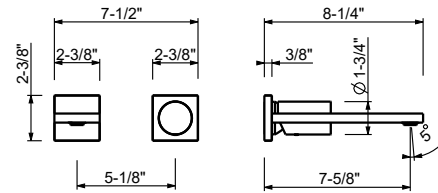

Wall-mount single-control washbasin mixer with extended spout

- 7 5/8" spout projection
- 5° adjustable aerator
- Water flow restricted to 1.2 gpm
- Traditional cartridge

Drain not included, please select W095U or W097U in the Miscellaneous Articles section.