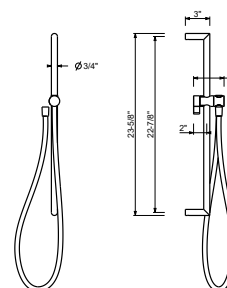

**Brushed Stainless steel 90 93 8783U**

8145

**YOUNG slide bar**

- Adjustable handshower holder
- 58" vinyl hose

**Handshower and water outlet to be purchased separately**

Chrome	86 02 8145
Polished Nickel PVD	86 95 8145
Matte Gun Metal PVD	86 P5 8145
Matte British Gold PVD	86 P6 8145
Matte Copper PVD	86 P9 8145
Deep Black PVD	86 S1 8145
Pure Brass PVD	86 Q7 8145
Raw Metal PVD	86 Q8 8145

**Brushed Stainless steel 86 93 8145**

9247

**YOUNG slide bar**

- Adjustable handshower holder
- 58" vinyl hose

**Handshower and water outlet to be purchased separately**

Chrome	86 02 9247
Polished Nickel PVD	86 95 9247
Matte Gun Metal PVD	86 P5 9247
Matte British Gold PVD	86 P6 9247
Matte Copper PVD	86 P9 9247
Deep Black PVD	86 S1 9247