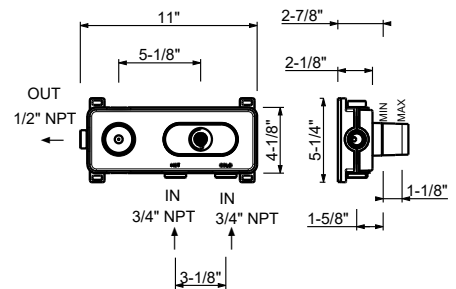

3/4" Thermostatic mixer with integrated volume control

- Temperature control with safety override button at 100° F
- 3/4" NPT inlets, 1/2" outlet on rough
- Flow rate: 15.3 gpm @ 60 psi
- Anti-scald mechanism
- Watertight casing for added safety
- Accessible shut-off valves and filters
- For horizontal installation

G872BU

Trim

Chrome	31 02 G872BU
Polished Nickel PVD	31 95 G872BU
Matte Gun Metal PVD	31 P5 G872BU
Matte British Gold PVD	31 P6 G872BU
Matte Copper PVD	31 P9 G872BU
Deep Black PVD	31 S1 G872BU
Pure Brass PVD	31 Q7 G872BU
Raw Metal PVD	31 Q8 G872BU

Brushed Stainless steel 31 93 G872BU

Rough

19 00 D331AU

D331AU