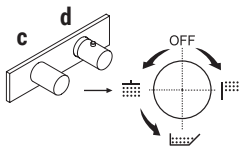

OPERATION EXAMPLE:

G872BU + D373AU

1. **rotating diverter with volume control:** from the OFF position, the first function is activated by rotating the knob clockwise, volume increases progressively. The second and third are activated in sequence turning the handle counterclockwise.
2. **temperature control** with safety override button at 100° F.

Base materials:
BRASS

Finish:

- 02 Chrome
- 95 Polished Nickel PVD
- P5 Matte Gun Metal PVD
- P6 Matte British Gold PVD
- P9 Matte Copper PVD
- S1 Deep Black PVD
- Q7 Pure Brass PVD
- Q8 Raw Metal PVD

Base materials:
STAINLESS STEEL AISI 316/316 L

Finish:

- 93 Brushed Stainless Steel

* For spare parts, accessories, miscellaneous items and extensions please refer to the dedicated sections