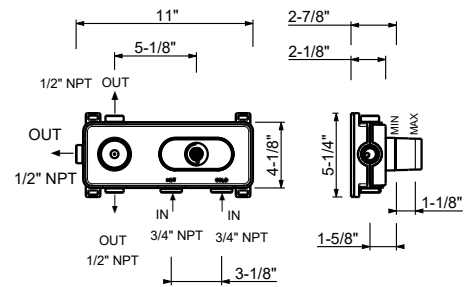

D373AU

Rough

19 00 D373AU