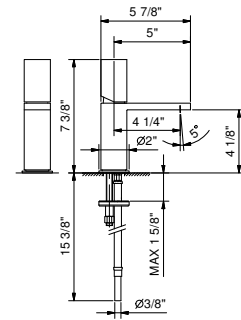

3004WU

Single-control washbasin mixer

- 4 1/4" spout projection
- 5° adjustable aerator
- Flexible supply lines included
- Water flow restricted to 1.2 gpm
- Traditional cartridge

Drain not included, please select W095U or W097U in the Miscellaneous Articles section.

Chrome	31 02 3004WU
Polished Nickel PVD	31 95 3004WU
Matte Gun Metal PVD	31 P5 3004WU
Matte British Gold PVD	31 P6 3004WU
Matte Copper PVD	31 P9 3004WU
Deep Black PVD	31 S1 3004WU
Pure Brass PVD	31 Q7 3004WU
Raw Metal PVD	31 Q8 3004WU

Brushed Stainless steel 31 93 3004WU