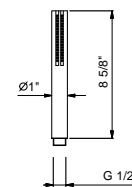

9673U

SUN handshower

- Cylindrical
- Anti-siphon valve
- Anti-limescale membrane
- Water flow restricted to 1.8 gpm

Chrome	90 02 9673U