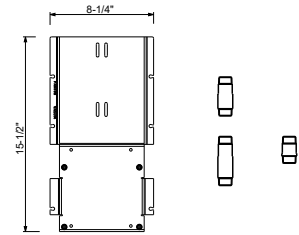

**Brushed Stainless steel 31 93 G891BU**

**D391AU**

**Rough**

19 00 D391AU

**W213U**

**OPTIONAL - Easy Fix System**

- Includes backplate and connections
- Suitable for vertical and horizontal installation
- **1 outlet:** D400AU + D391AU
- **2 outlets:** D400AU + (2) D391AU