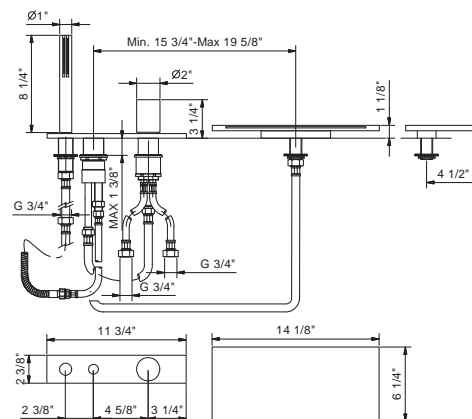

3065U

Deck-mount high flow tub set

- Single-control mixer - traditional cartridge
- 8 gpm @ 60 psi
- Push-button diverter
- Pull-out handshower with anti-siphon valve
- SUN handshower for chrome finish
- FIT handshower supplied with PVD finishes and Brushed Stainless Steel
- 58" metal hose
- 4 1/2" spout projection, waterfall outlet
- Water flow restricted to 1.8 gpm for handshower
- 8.5 gpm @ 60 psi

Chrome	31 02 3065U
Polished Nickel PVD	31 95 3065U
Matte Gun Metal PVD	31 P5 3065U
Matte British Gold PVD	31 P6 3065U
Matte Copper PVD	31 P9 3065U
Deep Black PVD	31 S1 3065U
Pure Brass PVD	31 Q7 3065U
Raw Metal PVD	31 Q8 3065U

Brushed Stainless steel 31 93 3065U

3067U

Deck-mount high flow tub set

- Single-control mixer - traditional cartridge
- 8 gpm @ 60 psi
- Push-button diverter
- Pull-out handshower with anti-siphon valve
- SUN handshower for chrome finish
- FIT handshower supplied with PVD finishes and Brushed Stainless Steel
- 58" metal hose
- Water flow restricted to 1.8 gpm for handshower

Recommended spouts: #9899, #5041B+#5041AU, #5042B+#5041AU