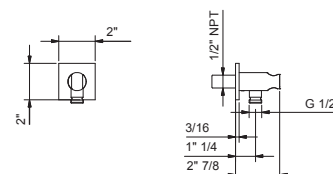

Wall-mount handshower holder with water outlet - Square escutcheon

- Square escutcheon
- Solid brass construction
- 1/2" NPT male connection

Chrome	91 02 9446U
Polished Nickel PVD	91 95 9446U
Matte Gun Metal PVD	91 P5 9446U
Matte British Gold PVD	91 P6 9446U
Matte Copper PVD	91 P9 9446U
Deep Black PVD	91 S1 9446U
Pure Brass PVD	91 Q7 9446U
Raw Metal PVD	91 Q8 9446U

Brushed Stainless steel 91 93 9446U