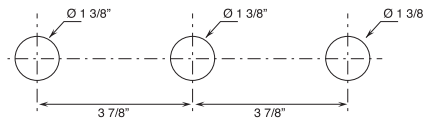

### HOLE SIZE GUIDELINES:

- Washbasin and bidet mixers

The base ring can be used to install the fixtures on holes with a diameter of 1 3/8".

- Three-hole washbasin mixer.

**The 3/4" thermostatic shower mixer is available with integrated volume controls in these versions:**