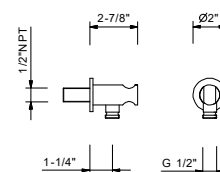

Wall-mount handshower holder with water outlet - Round escutcheon

- Round escutcheon
- Solid brass construction
- 1/2" NPT male connection

Chrome	91 02 9323U
Polished Nickel PVD	91 95 9323U
Matte Gun Metal PVD	91 P5 9323U
Matte British Gold PVD	91 P6 9323U
Matte Copper PVD	91 P9 9323U
Deep Black PVD	91 S1 9323U
Pure Brass PVD	91 Q7 9323U
Raw Metal PVD	91 Q8 9323U

Brushed Stainless steel 91 93 9323U