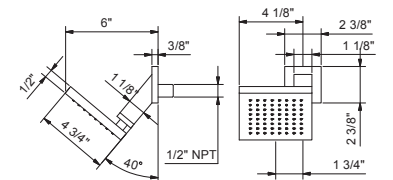

Wall-mount square adjustable showerhead - Restricted to 1.8 gpm

- Square escutcheon
- Stainless steel construction
- Anti-limescale membrane
- 1/2" NPT male connection
- Water flow restricted to 1.8 gpm

Chrome	86 02 8087UC
Polished Nickel PVD	86 95 8087UC
Matte Gun Metal PVD	86 P5 8087UC
Matte British Gold PVD	86 P6 8087UC
Matte Copper PVD	86 P9 8087UC
Deep Black PVD	86 S1 8087UC

Brushed Stainless steel 86 93 8087UC