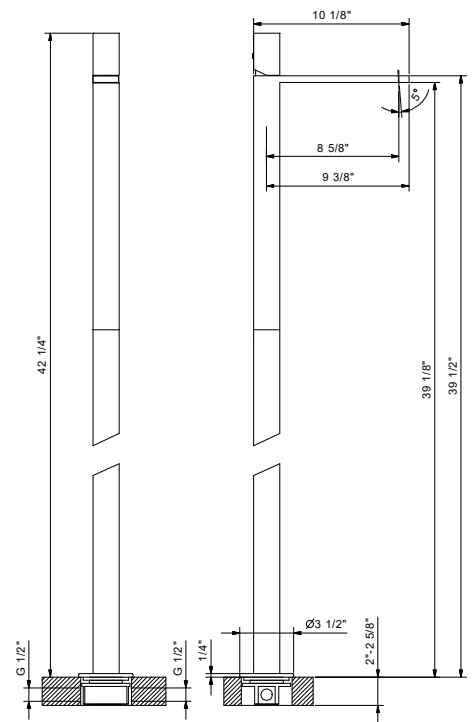

Floor-mount single-control washbasin mixer

- 9 7/8" spout projection
- 5° adjustable aerator
- Water flow restricted to 1.2 gpm
- Traditional cartridge

Drain not included, please select W095U or W097U in the Miscellaneous Articles section.

3036BU

Trim

Chrome	31 02 3036BU
Polished Nickel PVD	31 95 3036BU
Matte Gun Metal PVD	31 P5 3036BU
Matte British Gold PVD	31 P6 3036BU
Matte Copper PVD	31 P9 3036BU
Deep Black PVD	31 S1 3036BU

Brushed Stainless steel 31 93 3036BU

3336AU

Rough

19 00 3336AU