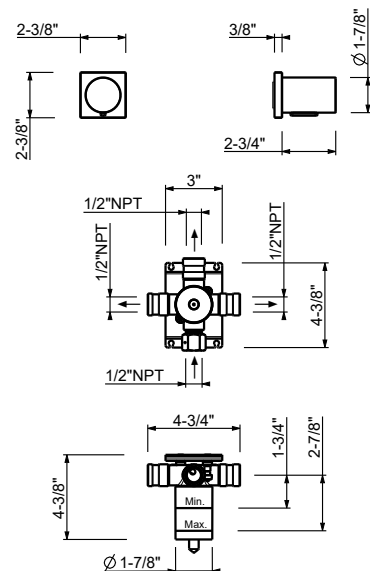

**Brushed Stainless steel 31 93 G876BU**

**D377AU**

**Rough**

19 00 D377AU

**MILANO two-function showerhead**

- Independent rain and waterfall functions
- Rainfall to the left, 19 3/8" projection
- Waterfall to the right, 9" projection
- Rough and trim made of solid brass
- Water flow restricted to 2.2 gpm (rain)
- Rain function restricted to 2.2 gpm
- Waterfall 4.5 gpm @ 60 psi
- Anti-limescale membrane