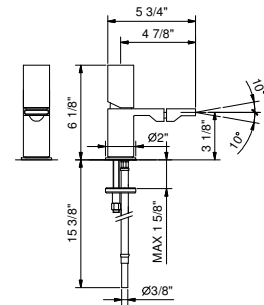

3008WU

Single-control bidet mixer

- 4 7/8" spout projection
- Water flow restricted
- Traditional cartridge
- Flexible supply lines included

Drain not included, please select W095U or W097U in the Miscellaneous Articles section.

Chrome	31 02 3008WU
Polished Nickel PVD	31 95 3008WU
Matte Gun Metal PVD	31 P5 3008WU
Matte British Gold PVD	31 P6 3008WU
Matte Copper PVD	31 P9 3008WU
Deep Black PVD	31 S1 3008WU
Pure Brass PVD	31 Q7 3008WU
Raw Metal PVD	31 Q8 3008WU

Brushed Stainless steel 31 93 3008WU