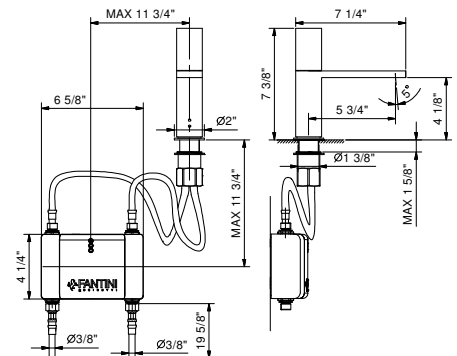

2903WU

Single-control electronic washbasin mixer with extended spout

- 5 3/4" spout projection
- Hand free operation
- 5° adjustable round aerator
- Water flow restricted to 1.2 gpm
- 1/4 turn clockwise for temperature control
- Flexible supply lines included
- Traditional cartridge
- 4 (AA 1.5V) batteries included

Drain not included, please select W095U or W097U in the Miscellaneous Articles section.

To operate without batteries please order #8304U

Chrome	31 02 2903WU
Polished Nickel PVD	31 95 2903WU
Matte Gun Metal PVD	31 P5 2903WU
Matte British Gold PVD	31 P6 2903WU
Matte Copper PVD	31 P9 2903WU
Deep Black PVD	31 S1 2903WU
Pure Brass PVD	31 Q7 2903WU
Raw Metal PVD	31 Q8 2903WU