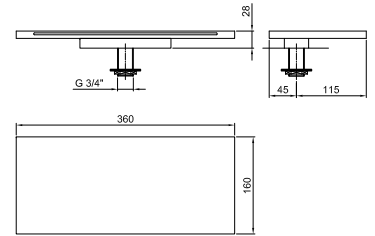

**Brushed Stainless steel 31 93 E584B**

**D184AU****Rough**

22 00 D184AU

9899

**Deck-mount waterfall tub spout**

- Waterfall outlet
- 4 1/2" spout projection
- 8 gpm @ 60 psi

Chrome	31 02 9899
Polished Nickel PVD	31 95 9899
Matte Gun Metal PVD	31 P5 9899
Matte British Gold PVD	31 P6 9899
Matte Copper PVD	31 P9 9899
Deep Black PVD	31 S1 9899
Pure Brass PVD	31 Q7 9899
Raw Metal PVD	31 Q8 9899