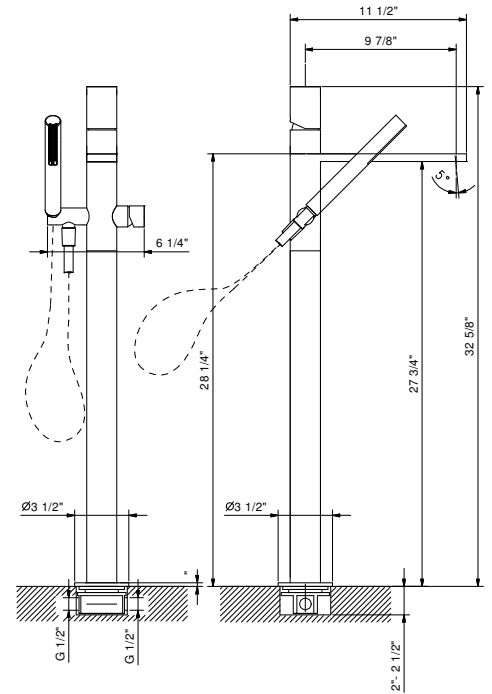

3380AU

Rough

19 00 3380AU