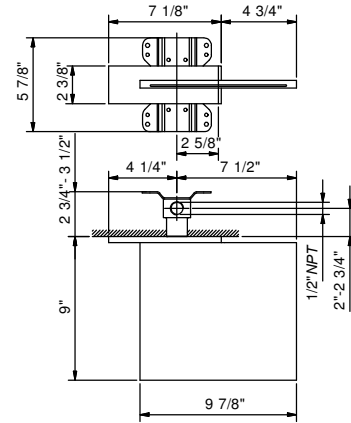

MILANO waterfall showerhead

- 1/2" NPT connection
- Rectangular backplate
- Waterfall offset to the right, 9" projection
- Rough and trim made of solid brass
- 3.9 gpm @ 60 psi

Fully inspectable for maintenance and cleaning

8043B

Trim

Chrome	86 02 8043B
Polished Nickel PVD	86 95 8043B
Matte Gun Metal PVD	86 P5 8043B
Matte British Gold PVD	86 P6 8043B
Matte Copper PVD	86 P9 8043B
Deep Black PVD	86 S1 8043B
Pure Brass PVD	86 Q7 8043B
Raw Metal PVD	86 Q8 8043B

Brushed Stainless steel 86 93 8043B

8036AU

Rough

86 00 8036AU