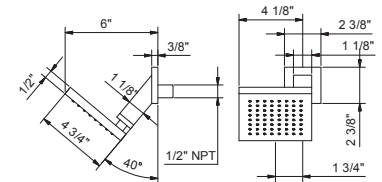

Wall-mount square adjustable showerhead

- Square escutcheon
- Stainless steel construction
- Anti-limescale membrane
- 1/2" NPT male connection
- Water flow restricted to 2.0 gpm

Chrome	86 02 8087U
Polished Nickel PVD	86 95 8087U
Matte Gun Metal PVD	86 P5 8087U
Matte British Gold PVD	86 P6 8087U
Matte Copper PVD	86 P9 8087U
Deep Black PVD	86 S1 8087U

Brushed Stainless steel 86 93 8087U