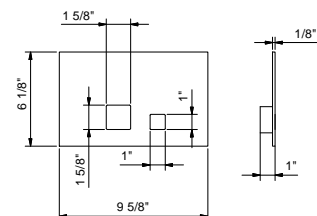

W036U

P-trap

- for washbasin
- 1 1/4" inlet
- 1 1/4" outlet

Complete list of available finishes in the Miscellaneous Articles section.

Chrome	91 02 W036U
Polished Nickel PVD	91 95 W036U
Matte Gun Metal PVD	91 P5 W036U
Matte British Gold PVD	91 P6 W036U
Matte Copper PVD	91 P9 W036U
Deep Black PVD	91 S1 W036U
Pure Brass PVD	91 Q7 W036U
Raw Metal PVD	91 Q8 W036U

Brushed Stainless steel 91 93 W036U

8402U

Flush actuator plate - Round buttons

- Stainless steel construction
- Projecting push-button controls
- Round push-button controls
- Compatible with GEBERIT models: 111.798.00.1, 111.335.00.5

Complete list of available finishes in the Miscellaneous Articles section.

Polished Stainless steel	91 38 8402U
Polished Nickel PVD	91 95 8402U
Matte Gun Metal PVD	91 P5 8402U
Matte British Gold PVD	91 P6 8402U
Matte Copper PVD	91 P9 8402U
Deep Black PVD	91 S1 8402U
Pure Brass PVD	91 Q7 8402U
Raw Metal PVD	91 Q8 8402U

Brushed Stainless steel 91 93 8402U

8403U

Flush actuator plate - Square buttons

- Stainless steel construction
- Flush fit controls
- Square push-button controls
- Compatible with GEBERIT models: 111.798.00.1, 111.335.00.5

Complete list of available finishes in the Miscellaneous Articles section.

Polished Stainless steel	91 38 8403U
Polished Nickel PVD	91 95 8403U
Matte Gun Metal PVD	91 P5 8403U
Matte British Gold PVD	91 P6 8403U
Matte Copper PVD	91 P9 8403U
Deep Black PVD	91 S1 8403U
Pure Brass PVD	91 Q7 8403U
Raw Metal PVD	91 Q8 8403U

Brushed Stainless steel 91 93 8403U