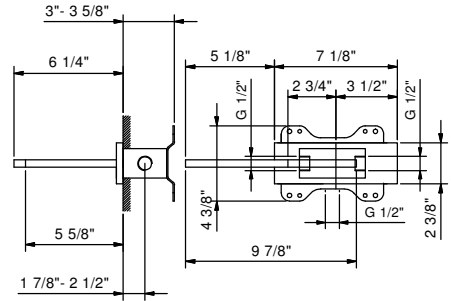

Wall-mount waterfall tub spout - offset to the left

- Spout to the left
- 5 3/4" spout projection
- Waterfall outlet
- 8.2 gpm @ 60 psi

5042BU

Trim

Chrome	31 02 5042BU
Polished Nickel PVD	31 95 5042BU
Matte Gun Metal PVD	31 P5 5042BU
Matte British Gold PVD	31 P6 5042BU
Matte Copper PVD	31 P9 5042BU
Deep Black PVD	31 S1 5042BU
Pure Brass PVD	31 Q7 5042BU
Raw Metal PVD	31 Q8 5042BU

Brushed Stainless steel 31 93 5042BU

5041AU

Rough

31 00 5041AU