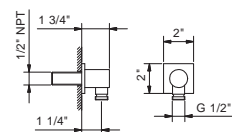

**Brushed Stainless steel 91 93 9417U**

**9349**

**58" Vinyl hose**

- 1/2" Female metal connecting nuts
- Easy to clean
- High resistance to pressure and heat

Chrome	90 02 9349
Polished Nickel PVD	90 95 9349
Matte Gun Metal PVD	90 P5 9349
Matte British Gold PVD	90 P6 9349
Matte Copper PVD	90 P9 9349
Deep Black PVD	90 S1 9349
Pure Brass PVD	90 Q7 9349
Raw Metal PVD	90 Q8 9349