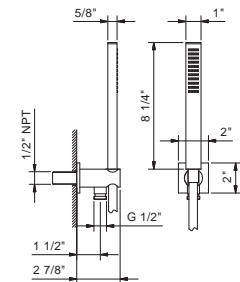

Chrome 86 02 8021U
Matte Black 86 13 8021U

9673U

SUN handshower

- Cylindrical
- Anti-siphon valve
- Anti-limescale membrane
- Water flow restricted to 1.8 gpm

Chrome 90 02 9673U
Matte Black 90 13 9673U