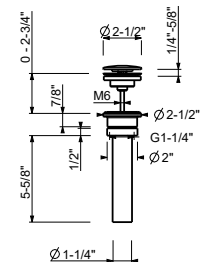

Brushed Stainless steel 91 93 W095U

W097U

1 1/4" Universal Free flow drain (always open)

• Compatible for installation on sinks with or without overflow

Complete list of available finishes in the Miscellaneous Articles section.