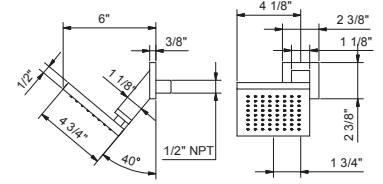

8087U

Wall-mount square adjustable showerhead

- Square escutcheon
- Stainless steel construction
- Anti-limescale membrane
- 1/2" NPT male connection
- Water flow restricted to 2.0 gpm

Chrome	86 02 8087U
Matte Gun Metal PVD	86 P5 8087U
Matte British Gold PVD	86 P6 8087U
Matte Copper PVD	86 P9 8087U
Deep Black PVD	86 S1 8087U

Brushed Stainless steel 86 93 8087U

8087UC

Wall-mount square adjustable showerhead - Restricted to 1.8 gpm

- Anti-limescale membrane
- Square escutcheon
- Stainless steel construction
- 1/2" NPT male connection
- Water flow restricted to 1.8 gpm