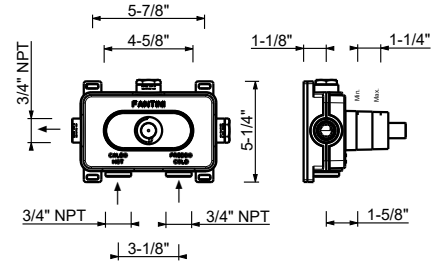

3/4" Thermostatic shower mixer without volume control

- Temperature control with safety override button at 100° F
- 3/4" NPT inlets and outlet on rough
- Flow rate: 16.9 gpm @ 60 psi
- Anti-scald mechanism
- Watertight casing for added safety
- Accessible shut-off valves and filters
- Compatible with Easy Fix art. # W213U and W214U

To be used with volume control(s) or diverter(s):

- **volume control art. # F491BU+D391AU**
- **2-way diverter art. # F476BU+D376AU**
- **3-way diverter art. # F476BU+D377AU**

F400BU

Trim

Chrome	34 02 F400BU
Matte Black	34 13 F400BU
Matte Gun Metal PVD	34 P5 F400BU
Matte British Gold PVD	34 P6 F400BU
Matte Copper PVD	34 P9 F400BU
Deep Black PVD	34 S1 F400BU

Brushed Stainless steel 34 93 F400BU

D400AU

Rough

19 00 D400AU