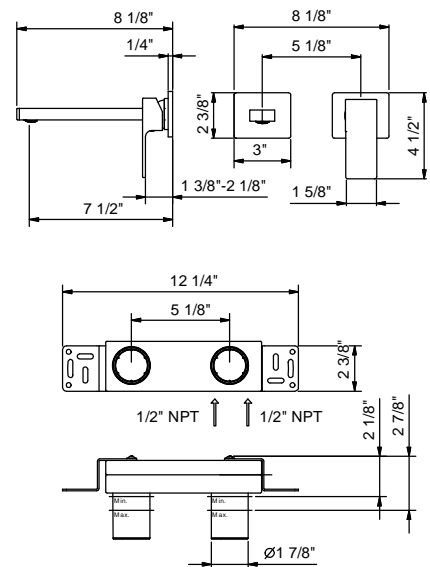

Brushed Stainless steel 34 93 F811BU

M011AU

Rough

44 00 M011AU

Wall-mount single-control washbasin mixer with extended spout

- 7 1/2" spout projection
- Adjustable aerator
- Spout to the left
- Rectangular escutcheon
- Traditional cartridge
- Water flow restricted to 1.2 gpm