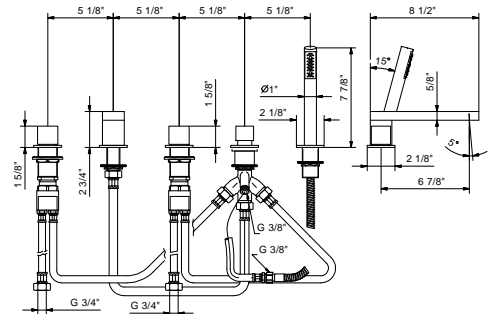

F165U

5-Hole Roman tub set

- 7 7/8" spout projection
- Cylindrical handshower with anti-siphon check valve
- 58" metal hose
- Diverter
- Water flow restricted to 1.8 gpm for handshower
- 7 gpm @ 60 psi

Chrome	34 02 F165U
Matte Black	34 13 F165U
Matte Gun Metal PVD	34 P5 F165U
Matte British Gold PVD	34 P6 F165U
Matte Copper PVD	34 P9 F165U
Deep Black PVD	34 S1 F165U

Brushed Stainless steel 34 93 F165U