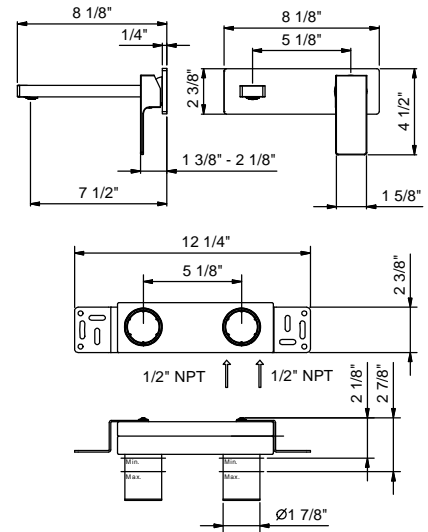

Wall-mount single-control washbasin mixer with extended spout

- 7 1/2" spout projection
- Adjustable aerator
- Spout to the left
- Rectangular escutcheon
- Traditional cartridge
- Water flow restricted to 1.2 gpm

Drain not included, please select W095U or W097U in the Miscellaneous Articles section.

F813BU

Trim

Chrome	34 02 F813BU
Matte Black	34 13 F813BU
Matte Gun Metal PVD	34 P5 F813BU
Matte British Gold PVD	34 P6 F813BU
Matte Copper PVD	34 P9 F813BU
Deep Black PVD	34 S1 F813BU

Brushed Stainless steel 34 93 F813BU

M011AU

Rough

44 00 M011AU