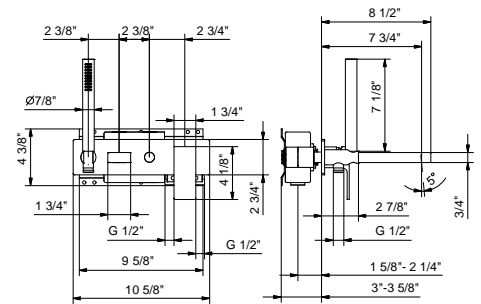

Brushed Stainless steel 34 93 F021BU

D020AU

Rough

22 00 D020AU

F165U

5-Hole Roman tub set

- 7 7/8" spout projection
- Cylindrical handshower with anti-siphon check valve
- 58" metal hose
- Diverter
- Water flow restricted to 1.8 gpm for handshower
- 7 gpm @ 60 psi