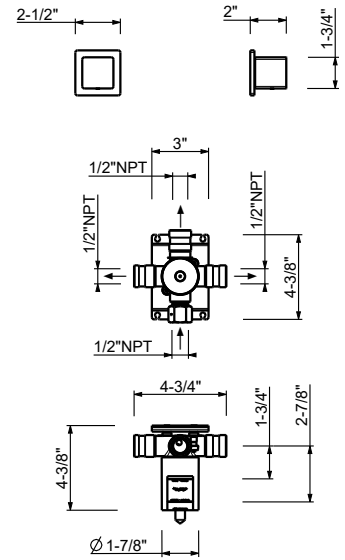

Brushed Stainless steel 34 93 F476BU

D377AU

Rough

19 00 D377AU

8008U

7 7/8" Square showerhead

- Solid brass construction
- Water flow restricted to 2.0 gpm

Compatible with all Fantini wall and ceiling mount shower arms