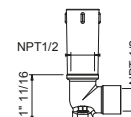

OPTIONAL: Built-in part

W046U 91 00 W046U