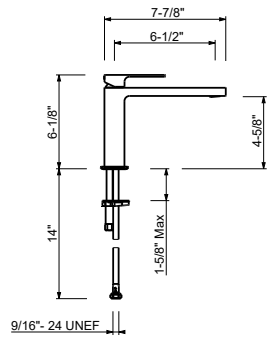

F003WU

Single-control washbasin mixer with extended spout

- 6 1/2" spout projection
- Adjustable aerator
- Flexible supply lines included
- Water flow restricted to 1.2 gpm

Drain not included, please select W095U or W097U in the Miscellaneous Articles section.

Chrome	34 02 F003WU
Matte Black	34 13 F003WU
Matte Gun Metal PVD	34 P5 F003WU
Matte British Gold PVD	34 P6 F003WU
Matte Copper PVD	34 P9 F003WU
Deep Black PVD	34 S1 F003WU

Brushed Stainless steel 34 93 F003WU