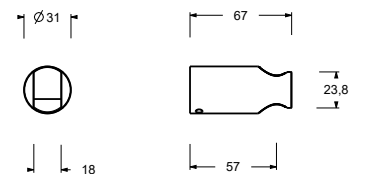

Wall-mount handshower holder

- Brass construction

Chrome	90 02 Q133
Matte Black	90 13 Q133
Matte Gun Metal PVD	90 P5 Q133
Matte British Gold PVD	90 P6 Q133
Matte Copper PVD	90 P9 Q133
Deep Black PVD	90 S1 Q133

9349