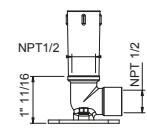

8040U

10" Ceiling-mount shower arm

- Square escutcheon
- 1/2" NPT male connection

Chrome	86 02 8040U
Matte Black	86 13 8040U
Matte Gun Metal PVD	86 P5 8040U
Matte British Gold PVD	86 P6 8040U
Matte Copper PVD	86 P9 8040U
Deep Black PVD	86 S1 8040U

Brushed Stainless steel 86 93 8040U

OPTIONAL: Built-in part

W046U 91 00 W046U