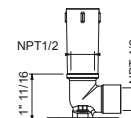

OPTIONAL: Built-in part

W046U 91 00 W046U