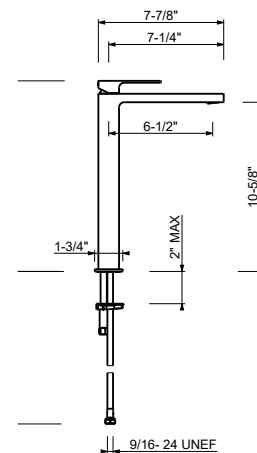

F004WU

Single-control washbasin mixer

- 5" spout projection
- Adjustable aerator
- Flexible supply lines included
- Water flow restricted to 1.2 gpm

Drain not included, please select W095U or W097U in the Miscellaneous Articles section.

Chrome	34 02 F004WU
Matte Black	34 13 F004WU
Matte Gun Metal PVD	34 P5 F004WU
Matte British Gold PVD	34 P6 F004WU
Matte Copper PVD	34 P9 F004WU
Deep Black PVD	34 S1 F004WU

Brushed Stainless steel 34 93 F004WU

F003WU

Single-control washbasin mixer with extended spout

- 6 1/2" spout projection
- Adjustable aerator
- Flexible supply lines included
- Water flow restricted to 1.2 gpm

Drain not included, please select W095U or W097U in the Miscellaneous Articles section.

Chrome	34 02 F003WU
Matte Black	34 13 F003WU
Matte Gun Metal PVD	34 P5 F003WU
Matte British Gold PVD	34 P6 F003WU
Matte Copper PVD	34 P9 F003WU
Deep Black PVD	34 S1 F003WU

Brushed Stainless steel 34 93 F003WU

F006WU

Single-control vessel mixer

- 6 1/2" spout projection
- Adjustable aerator
- Traditional cartridge
- Flexible supply lines included
- Water flow restricted to 1.2 gpm

Drain not included, please select W095U or W097U in the Miscellaneous Articles section.

Chrome	34 02 F006WU
Matte Black	34 13 F006WU
Matte Gun Metal PVD	34 P5 F006WU
Matte British Gold PVD	34 P6 F006WU
Matte Copper PVD	34 P9 F006WU
Deep Black PVD	34 S1 F006WU

Brushed Stainless steel 34 93 F006WU