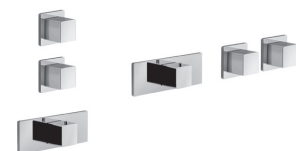

EXAMPLE OF CONFIGURATION - 2 OUTLETS