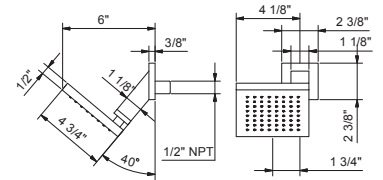

Chrome	86 02 8087UC
Matte Gun Metal PVD	86 P5 8087UC
Matte British Gold PVD	86 P6 8087UC
Matte Copper PVD	86 P9 8087UC
Deep Black PVD	86 S1 8087UC

Brushed Stainless steel 86 93 8087UC