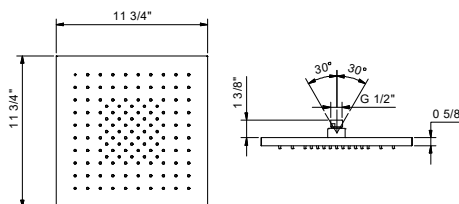

K053UC

ACQUAFIT Square showerhead - Restricted to 1.8 gpm

- Double rain with 125 anti-limescale nozzles
- 11 3/4" x 11 3/4"
- check valve
- 1/2" connection
- Water flow restricted to 1.8 gpm

Compatible with all Fantini wall and ceiling mount shower arms

Polished Stainless steel	79 38 K053UC
Matte Black	79 13 K053UC
Matte Gun Metal PVD	79 P5 K053UC
Matte British Gold PVD	79 P6 K053UC
Matte Copper PVD	79 P9 K053UC
Deep Black PVD	79 S1 K053UC

Brushed Stainless steel 79 93 K053UC