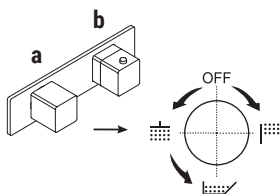

Technical information

All MINT articles are supplied WITH HANDLES.

Washbasin and bidet mixers are **restricted to 1.2 gpm.**

HOLE SIZE GUIDELINES:

- Washbasin and bidet mixers

The base ring can be used to install the fixtures on holes with a diameter of 1 3/8".

The 3/4" thermostatic shower mixer is available with integrated volume controls in these versions:

- with one volume control (1 outlet) F472BU + D331AU
- with 2-way diverter (2 outlets) F472BU + D372AU
- with 3-way diverter (3 outlets) F472BU + D373AU

Diverter **include volume control** and **do not allow to share functions.**

OPERATION EXAMPLE:

F472BU + D373AU

- a) **rotating diverter with volume control:** from the OFF position, the first function is activated by rotating the knob clockwise, volume increases progressively. The second and third are activated in sequence turning the handle counterclockwise.
- b) **temperature control** with safety override button at 100° F.

Base materials:
BRASS

Finish:

- 02 Chrome
- 13 Matte Black (RAL 9005)
- P5 Matte Gun Metal PVD
- P6 Matte British Gold PVD
- P9 Matte Copper PVD
- S1 Deep Black PVD

Base materials:
STAINLESS STEEL AISI 316/316 L

Finish:

- 93 Brushed Stainless Steel

* For spare parts, accessories, miscellaneous items and extensions please refer to the dedicated sections