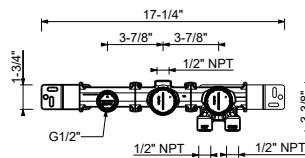

R084AU

Rough

44 00 R084AU

Built-in bathtub mixer

- 7 3/4" spout projection
- 2-way diverter with turning knob
- Cylindrical handshower with anti-siphon check valve
- Water plug with shower holder
- 58" vinyl hose
- 1/2" NPT inlets
- Water flow restricted to 1.8 gpm for handshower
- 5.9 gpm @ 60 psi