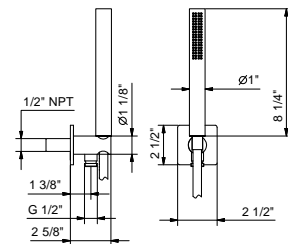

8068U

Wall-mount handshower set

- 2 1/2" Square escutcheon
- Water outlet with holder
- FIT handshower with anti-siphon check valve
- Anti-limescale membrane
- 58" vinyl hose
- 1/2" NPT connection
- Water flow restricted to 1.8 gpm

Chrome	86 02 8068U
Matte Black	86 13 8068U
Matte Gun Metal PVD	86 P5 8068U
Matte British Gold PVD	86 P6 8068U
Matte Copper PVD	86 P9 8068U
Deep Black PVD	86 S1 8068U

Brushed Stainless steel 86 93 8068U