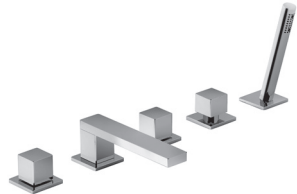

2 outlets

Floor-mount tub filler

1/2" inlets

F080BU+3380AU

2 outlets

1/4 TURN CERAMIC DISC CARTRIDGE

Deck-mount tub filler

3/4" inlets