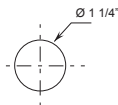

Technical information

All MINT articles are supplied WITH HANDLES.

Washbasin and bidet mixers are **restricted to 1.2 gpm.**

HOLE SIZE GUIDELINES:

- Washbasin and bidet mixers

The base ring can be used to install the fixtures on holes with a diameter of 1 3/8".