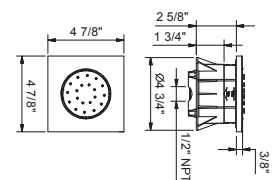

In-wall square adjustable body spray

- Anti-limescale membrane
- Chromed ABS jet and plate
- Flow restricted to 1.0 gpm
- Rough included

To be installed at roughing stage

Chrome	86 02 8056U