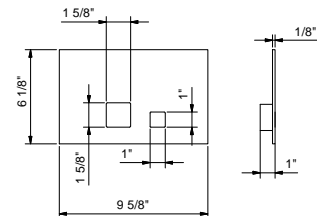

Polished Stainless steel	91 38 8403U
Matte Black	91 13 8403U
Matte Gun Metal PVD	91 P5 8403U
Matte British Gold PVD	91 P6 8403U
Matte Copper PVD	91 P9 8403U
Deep Black PVD	91 S1 8403U

Brushed Stainless steel 91 93 8403U

8487U

Double-function hydrobrush

- For toilet cleaning
- For personal care if used with a shower mixer
- Water plug with shower holder
- Stop valve
- Square backplate
- 47 1/4" Vinyl hose
- 1/2" NPT male connection
- 1.70 GPM @ 60 psi

Complete list of available finishes in the Miscellaneous Articles section.