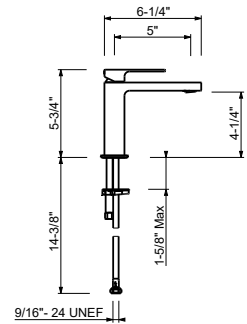

F004WU

Single-control washbasin mixer

- 5" spout projection
- Adjustable aerator
- Flexible supply lines included
- Water flow restricted to 1.2 gpm

Drain not included, please select W095U or W097U in the Miscellaneous Articles section.

Chrome	34 02 F004WU
Matte Black	34 13 F004WU
Matte Gun Metal PVD	34 P5 F004WU
Matte British Gold PVD	34 P6 F004WU
Matte Copper PVD	34 P9 F004WU
Deep Black PVD	34 S1 F004WU

Brushed Stainless steel 34 93 F004WU