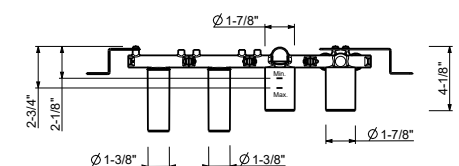

R021AU

Rough

44 00 R021AU