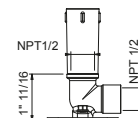

OPTIONAL: Built-in part

W046U 91 00 W046U