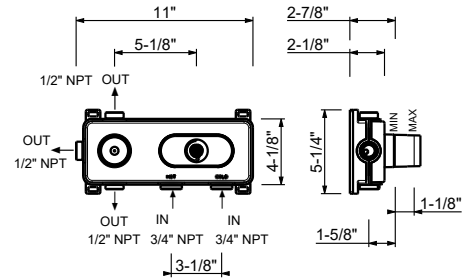

D373AU

Rough

19 00 D373AU