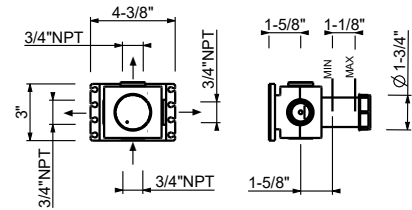

3/4" Volume control

- For remote installation
- Square backplate
- 3/4" NPT inlet and outlet
- Sound insulation foam back
- 15.3 gpm @ 60 psi

To be used with thermostatic mixer F400BU+D400AU

F491BU

Trim

Chrome	34 02 F491BU
Matte Black	34 13 F491BU
Matte Gun Metal PVD	34 P5 F491BU
Matte British Gold PVD	34 P6 F491BU
Matte Copper PVD	34 P9 F491BU
Deep Black PVD	34 S1 F491BU

Brushed Stainless steel 34 93 F491BU

D391AU

Rough

19 00 D391AU