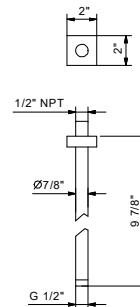

8040U

10" Ceiling-mount shower arm

- Square escutcheon
- 1/2" NPT male connection

Chrome	86 02 8040U
Matte Black	86 13 8040U
Matte Gun Metal PVD	86 P5 8040U
Matte British Gold PVD	86 P6 8040U
Matte Copper PVD	86 P9 8040U
Deep Black PVD	86 S1 8040U

Brushed Stainless steel 86 93 8040U

OPTIONAL: Built-in part

W046U 91 00 W046U