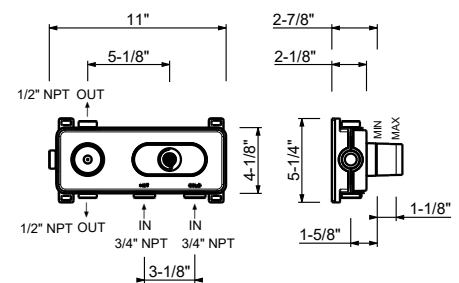

Rough

19 00 D372AU