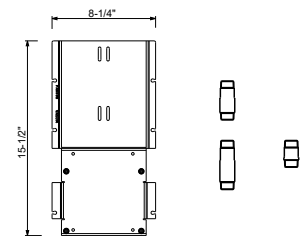

Brushed Stainless steel 34 93 F491BU

D391AU

Rough

19 00 D391AU

W213U

OPTIONAL - Easy Fix System

- Includes backplate and connections
- Suitable for vertical and horizontal installation
- **1 outlet:** D400AU + D391AU
- **2 outlets:** D400AU + (2) D391AU