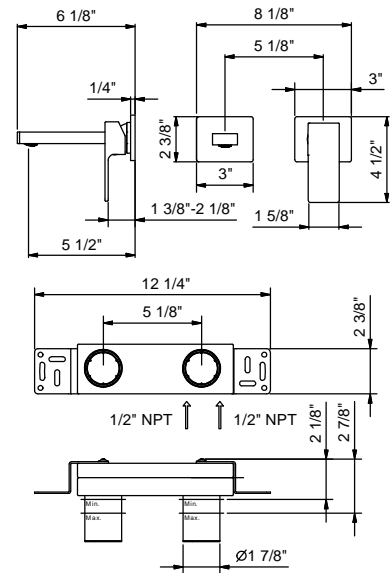

Wall-mount single-control washbasin mixer

- 5 1/2" spout projection
- Adjustable aerator
- Square escutcheons
- Spout to the left
- Water flow restricted to 1.2 gpm

Drain not included, please select W095U or W097U in the Miscellaneous Articles section.

F809BU

Trim

Chrome	34 02 F809BU
Matte Black	34 13 F809BU
Matte Gun Metal PVD	34 P5 F809BU
Matte British Gold PVD	34 P6 F809BU
Matte Copper PVD	34 P9 F809BU
Deep Black PVD	34 S1 F809BU

Brushed Stainless steel 34 93 F809BU

M011AU

Rough

44 00 M011AU

TOTAL PRICE

- Chrome
- Matte Black
- Matte Gun Metal PVD
- Matte British Gold PVD
- Matte Copper PVD
- Deep Black PVD

Brushed Stainless steel