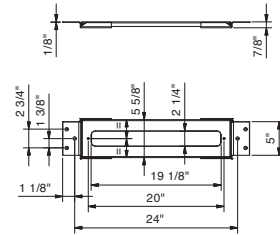

9325

Mounting plate for deck-mount bathtub mixer

- screw covers
- mounting plate
- without cover plate

NOTE: To be finished with inspectable cover materials

Chrome

91 02 9325

Fantini USA Inc.

A&D BUILDING - 150 East 58th Street, 8th floor - New York, NY 10155