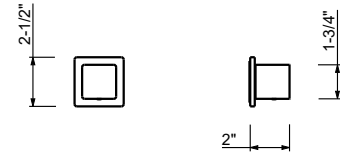

Brushed Stainless steel 34 93 F491BU

D391AU

Rough

19 00 D391AU

W213U

OPTIONAL - Easy Fix System

- Includes backplate and connections
- Suitable for vertical and horizontal installation
- **1 outlet:** D400AU + D391AU
- **2 outlets:** D400AU + (2) D391AU