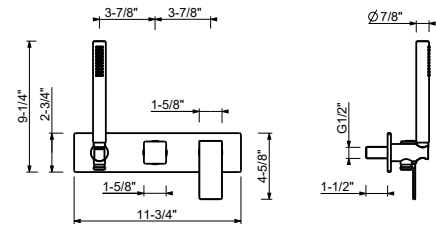

Built-in shower mixer

- 2-way diverter with turning knob
- Cylindrical handshower with anti-siphon check valve
- Water plug with shower holder
- 58" vinyl hose
- 1/2" NPT inlets
- Water flow restricted to 1.8 gpm for handshower
- 5.9 gpm @ 60 psi

F784BU

Trim

Chrome	34 02 F784BU
Matte Black	34 13 F784BU
Matte Gun Metal PVD	34 P5 F784BU
Matte British Gold PVD	34 P6 F784BU
Matte Copper PVD	34 P9 F784BU
Deep Black PVD	34 S1 F784BU

Brushed Stainless steel 34 93 F784BU