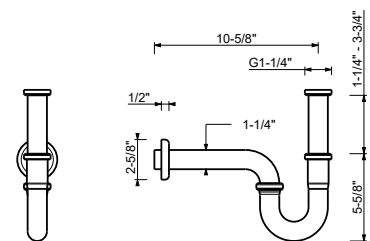

W036U

P-trap

• for washbasin
• 1 1/4" inlet
• 1 1/4" outlet

Complete list of available finishes in the Miscellaneous Articles section.