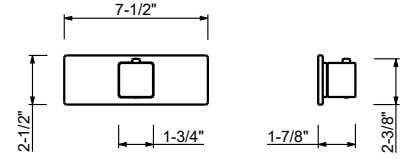

3/4" Thermostatic shower mixer without volume control

- Temperature control with safety override button at 100° F
- 3/4" NPT inlets and outlet on rough
- Flow rate: 16.9 gpm @ 60 psi
- Anti-scald mechanism
- Watertight casing for added safety
- Accessible shut-off valves and filters
- Compatible with Easy Fix art. # W213U and W214U

To be used with volume control(s) or diverter(s):

- **volume control art. # F491BU+D391AU**
- **2-way diverter art. # F476BU+D376AU**
- **3-way diverter art. # F476BU+D377AU**

F400BU

Trim

Chrome	34 02 F400BU
Matte Black	34 13 F400BU
Matte Gun Metal PVD	34 P5 F400BU
Matte British Gold PVD	34 P6 F400BU
Matte Copper PVD	34 P9 F400BU
Deep Black PVD	34 S1 F400BU

Brushed Stainless steel 34 93 F400BU

D400AU

Rough

19 00 D400AU