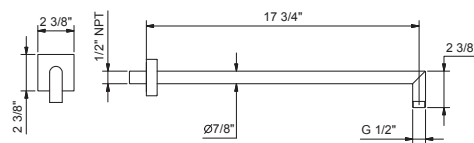

OPTIONAL: Built-in part

W046U 91 00 W046U