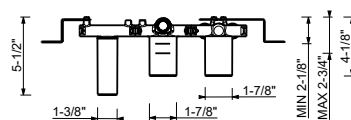

R084AU

Rough

44 00 R084AU

Built-in bathtub mixer

- 7 3/4" spout projection
- 2-way diverter with turning knob
- Cylindrical handshower with anti-siphon check valve
- Water plug with shower holder
- 58" vinyl hose
- 1/2" NPT inlets
- Water flow restricted to 1.8 gpm for handshower
- 5.9 gpm @ 60 psi