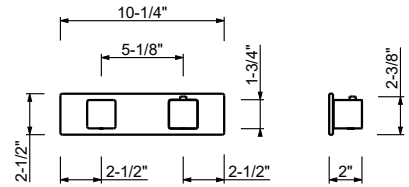

3/4" Thermostatic mixer with 3-way diverter

- Temperature control with safety override button at 100° F
- 3/4" NPT inlets, 1/2" outlets on rough
- Flow rate: 8.7 gpm @ 60 psi (primary outlet)
- Flow rate: 7.4 gpm @ 60 psi (secondary outlet)
- Flow rate: 7.4 gpm @ 60 psi (third outlet)
- Anti-scald mechanism
- Watertight casing for added safety
- Accessible shut-off valves and filters
- For horizontal installation