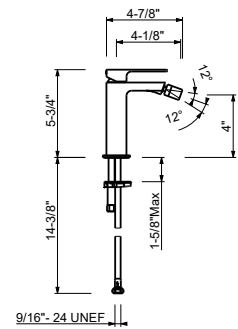

F008WU

Single-control bidet mixer

- 4" spout projection
- Adjustable aerator
- Traditional cartridge
- Flexible supply lines included
- Water flow restricted to 1.2 gpm

Drain not included, please select W095U or W097U in the Miscellaneous Articles section.

Chrome	34 02 F008WU
Matte Black	34 13 F008WU
Matte Gun Metal PVD	34 P5 F008WU
Matte British Gold PVD	34 P6 F008WU
Matte Copper PVD	34 P9 F008WU
Deep Black PVD	34 S1 F008WU

Brushed Stainless steel 34 93 F008WU