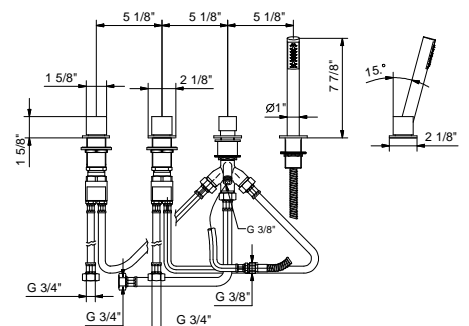

F167U

4-Hole Roman tub set

- Without spout
- Cylindrical handshower with anti-siphon check valve
- 58" metal hose
- Diverter
- Water flow restricted to 1.8 gpm for handshower
- 5 gpm @ 60 psi

Chrome	34 02 F167U
Matte Black	34 13 F167U
Matte Gun Metal PVD	34 P5 F167U
Matte British Gold PVD	34 P6 F167U
Matte Copper PVD	34 P9 F167U
Deep Black PVD	34 S1 F167U

Brushed Stainless steel 34 93 F167U