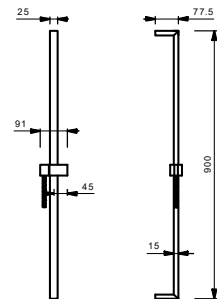

8016

LINEA slide bar

- Adjustable handshower holder
- 58" vinyl hose

Handshower and water outlet to be purchased separately

| | |
|--------|------------|
| Chrome | 86 02 8016 |
|--------|------------|

Brushed Stainless steel 86 93 8016