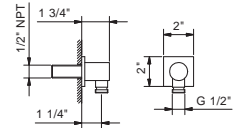

9417U

Wall-mount water outlet - Square escutcheon

- Square escutcheon
- Solid brass construction
- 1/2" NPT male connection

Chrome	91 02 9417U
Matte Black	91 13 9417U
Matte Gun Metal PVD	91 P5 9417U
Matte British Gold PVD	91 P6 9417U
Matte Copper PVD	91 P9 9417U
Deep Black PVD	91 S1 9417U

Brushed Stainless steel 91 93 9417U

9129