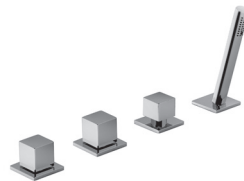

F167U

2 outlets