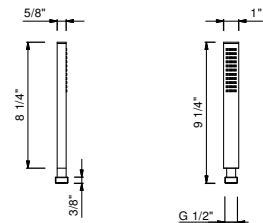

8016

LINEA slide bar

- Adjustable handshower holder
- 58" vinyl hose

Handshower and water outlet to be purchased separately

| | |
|--------|------------|
| Chrome | 86 02 8016 |
|--------|------------|

Brushed Stainless steel 86 93 8016