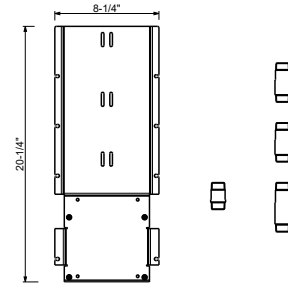

EXAMPLE OF CONFIGURATION - 1 OUTLET

EXAMPLE OF CONFIGURATION - 2 OUTLETS

91 00 W213U

W214U

OPTIONAL - Easy Fix System

- Includes backplate and connections
- Suitable for vertical and horizontal installation
- **3 outlets:** D400AU + (3) D391AU