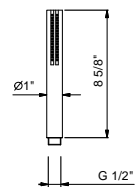

Chrome 90 02 9673U
Matte Black 90 13 9673U