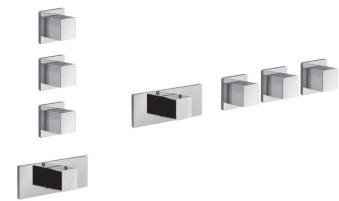

EXAMPLE OF CONFIGURATION - 3 OUTLETS