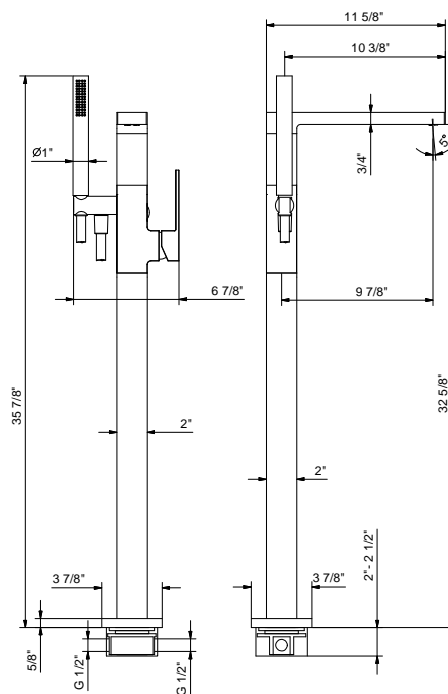

Floor-mount single-control tub high flow filler

- 9 7/8" spout projection
- 1 5/8" high flow ceramic disc cartridge
- Press-button diverter for handshower
- Handshower with anti-siphon check valve
- 58" vinyl hose
- Water flow restricted to 1.8 gpm for handshower
- 7-8 gpm @ 60 psi

F080BU

3380AU

Trim

Chrome	34 02 F080BU
Matte Black	34 13 F080BU
Matte Gun Metal PVD	34 P5 F080BU
Matte British Gold PVD	34 P6 F080BU
Matte Copper PVD	34 P9 F080BU
Deep Black PVD	34 S1 F080BU

Rough

19 00 3380AU

TUB: spouts

F045U

Wall-mount tub spout

- 8 1/2" spout projection
- Solid brass construction
- Max 6.5 gpm @ 60 psi
- Water flow restricted
- 1/2" NPT male connection
- Square escutcheon

Chrome	34 02 F045U
Matte Black	34 13 F045U
Matte Gun Metal PVD	34 P5 F045U
Matte British Gold PVD	34 P6 F045U
Matte Copper PVD	34 P9 F045U
Deep Black PVD	34 S1 F045U

Brushed Stainless steel 34 93 F045U