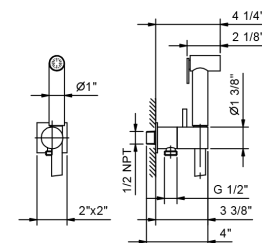

Note: Use Brushed Nickel PVD to match with Brushed Stainless

Støme	91 02 8487U
Matte Black	91 13 8487U
Brushed Nickel PVD	91 92 8487U
Matte Gun Metal PVD	91 P5 8487U
Matte British Gold PVD	91 P6 8487U
Matte Copper PVD	91 P9 8487U
Deep Black PVD	91 S1 8487U