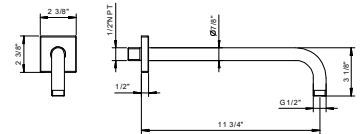

8107U

11 3/4" Wall-mount shower arm

- Square escutcheon
- Curved angle
- 1/2" NPT male connection

Chrome	86 02 8107U
Matte Black	86 13 8107U
Matte Gun Metal PVD	86 P5 8107U
Matte British Gold PVD	86 P6 8107U
Matte Copper PVD	86 P9 8107U
Deep Black PVD	86 S1 8107U

Brushed Stainless steel 86 93 8107U

OPTIONAL: Built-in part

W046U 91 00 W046U