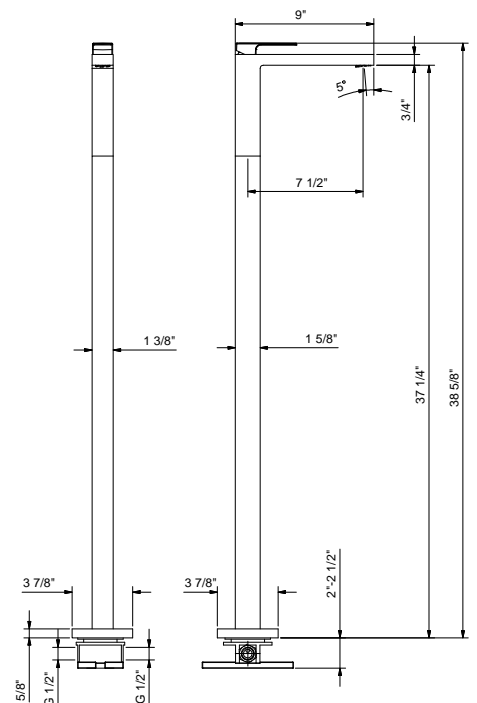

3336AU

Rough

19 00 3336AU