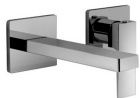

Wall-mount single-control washbasin mixer

- 5 1/2" spout projection
- Adjustable aerator
- Square escutcheons
- Spout to the left
- Water flow restricted to 1.2 gpm

Drain not included, please select W095U or W097U in the Miscellaneous Articles section.

F809BU

Trim

Chrome	34 02 F809BU
Matte Black	34 13 F809BU
Matte Gun Metal PVD	34 P5 F809BU
Matte British Gold PVD	34 P6 F809BU
Matte Copper PVD	34 P9 F809BU
Deep Black PVD	34 S1 F809BU

Brushed Stainless steel 34 93 F809BU