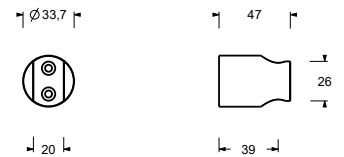

Wall-mount handshower holder

Chrome	90 02 9129
Matte Black	90 13 9129

Brushed Stainless steel 90 93 9129