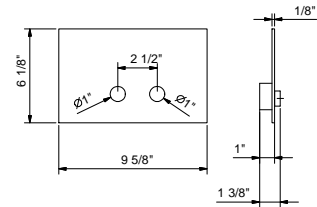

8402U

Flush actuator plate - Round buttons

- Stainless steel construction
- Projecting push-button controls
- Round push-button controls
- Compatible with GEBERIT models: 111.798.00.1, 111.335.00.5

Complete list of available finishes in the Miscellaneous Articles section.