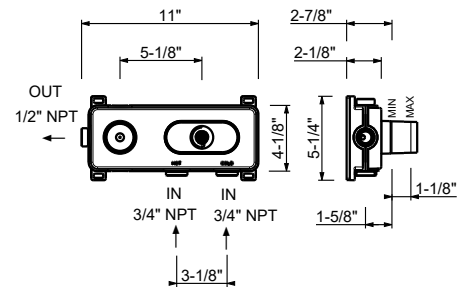

Rough

19 00 D331AU