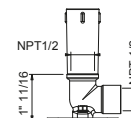

8108U

18" Wall-mount shower arm

- Square escutcheon
- Curved angle
- 1/2" NPT male connection

Chrome	86 02 8108U
Matte Black	86 13 8108U
Matte Gun Metal PVD	86 P5 8108U
Matte British Gold PVD	86 P6 8108U
Matte Copper PVD	86 P9 8108U
Deep Black PVD	86 S1 8108U

Brushed Stainless steel 86 93 8108U

OPTIONAL: Built-in part

W046U 91 00 W046U