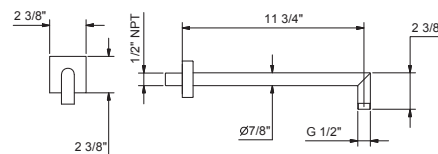

OPTIONAL: Built-in part

W046U 91 00 W046U