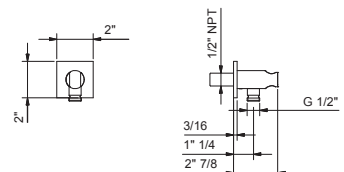

9446U

Wall-mount handshower holder with water outlet - Square escutcheon

- Square escutcheon
- Solid brass construction
- 1/2" NPT male connection

Chrome	91 02 9446U
Matte Black	91 13 9446U
Matte Gun Metal PVD	91 P5 9446U
Matte British Gold PVD	91 P6 9446U
Matte Copper PVD	91 P9 9446U
Deep Black PVD	91 S1 9446U

Brushed Stainless steel 91 93 9446U