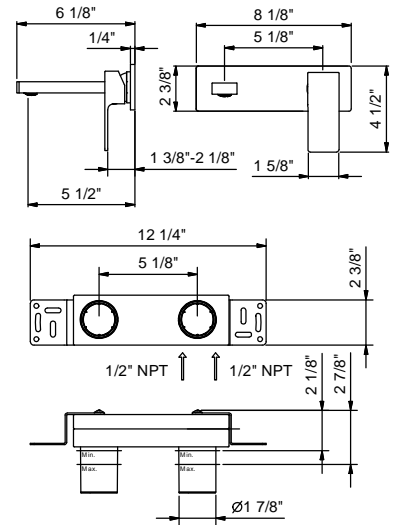

Brushed Stainless steel 34 93 F810BU

M011AU

Rough

44 00 M011AU

Wall-mount single-control washbasin mixer with extended spout

- 7 1/2" spout projection
- Adjustable aerator
- Square escutcheons
- Spout to the left
- Traditional cartridge
- Water flow restricted to 1.2 gpm