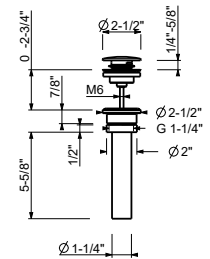

Brushed Stainless steel 34 93 F045U

W095U

1 1/4" Universal Push-up drain

• Compatible for installation on sinks with or without overflow

Complete list of available finishes in the Miscellaneous Articles section.