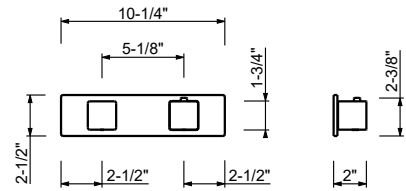

3/4" Thermostatic mixer with integrated volume control

- Temperature control with safety override button at 100° F
- 3/4" NPT inlets, 1/2" outlet on rough
- Flow rate: 15.3 gpm @ 60 psi
- Anti-scald mechanism
- Watertight casing for added safety
- Accessible shut-off valves and filters
- For horizontal installation

F472BU

Trim

Chrome	34 02 F472BU
Matte Black	34 13 F472BU
Matte Gun Metal PVD	34 P5 F472BU
Matte British Gold PVD	34 P6 F472BU
Matte Copper PVD	34 P9 F472BU
Deep Black PVD	34 S1 F472BU

Brushed Stainless steel 34 93 F472BU