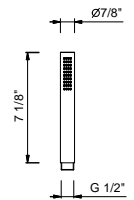

8783U

FIT handshower

- Cylindrical
- Anti-siphon valve
- Anti-limescale membrane
- Water flow restricted to 1.8 gpm

Chrome	90 02 8783U
Matte Black	90 13 8783U
Matte Gun Metal PVD	90 P5 8783U
Matte British Gold PVD	90 P6 8783U
Matte Copper PVD	90 P9 8783U
Deep Black PVD	90 S1 8783U

Brushed Stainless steel 90 93 8783U