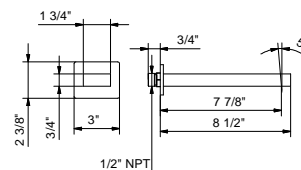

TUB: spouts

F045U

Wall-mount tub spout

- 8 1/2" spout projection
- Solid brass construction
- Max 6.5 gpm @ 60 psi
- Water flow restricted
- 1/2" NPT male connection
- Square escutcheon

Chrome	34 02 F045U
Matte Black	34 13 F045U
Matte Gun Metal PVD	34 P5 F045U
Matte British Gold PVD	34 P6 F045U
Matte Copper PVD	34 P9 F045U
Deep Black PVD	34 S1 F045U

Brushed Stainless steel 34 93 F045U