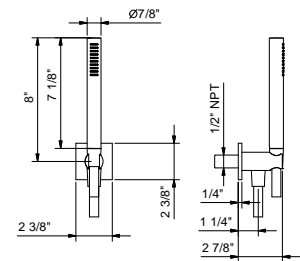

Chrome 86 02 8116U
Matte Black 86 13 8116U
Matte Gun Metal PVD 86 P5 8116U
Matte British Gold PVD 86 P6 8116U
Matte Copper PVD 86 P9 8116U
Deep Black PVD 86 S1 8116U

Brushed Stainless steel 86 93 8116U

8021U

Wall-mount handshower set

- Rectangular handshower with anti-siphon check valve
- Metal construction
- Water outlet with holder
- Square escutcheon
- Anti-limescale membrane
- 58" vinyl hose
- 1/2" NPT male connection
- Water flow restricted to 1.8 gpm