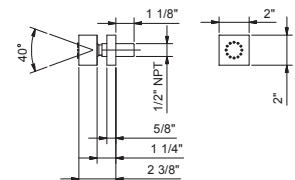

Brushed Stainless steel 90 93 9671

8024U

Wall-mount square adjustable body spray

- 1/2" NPT male connection
- Anti-limescale membrane
- Water flow restricted to 2.2 gpm

| | |
|------------------------|-------------|
| Chrome | 86 02 8024U |
| Matte Black | 86 13 8024U |
| Matte Gun Metal PVD | 86 P5 8024U |
| Matte British Gold PVD | 86 P6 8024U |
| Matte Copper PVD | 86 P9 8024U |
| Deep Black PVD | 86 S1 8024U |