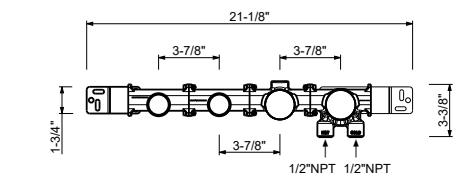

F721BU

Trim

Chrome	34 02 F721BU
Matte Black	34 13 F721BU
Matte Gun Metal PVD	34 P5 F721BU
Matte British Gold PVD	34 P6 F721BU
Matte Copper PVD	34 P9 F721BU
Deep Black PVD	34 S1 F721BU

Brushed Stainless steel 34 93 F721BU