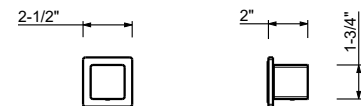

F476BU

Trim

Chrome	34 02 F476BU
Matte Black	34 13 F476BU
Matte Gun Metal PVD	34 P5 F476BU
Matte British Gold PVD	34 P6 F476BU
Matte Copper PVD	34 P9 F476BU
Deep Black PVD	34 S1 F476BU

Brushed Stainless steel 34 93 F476BU