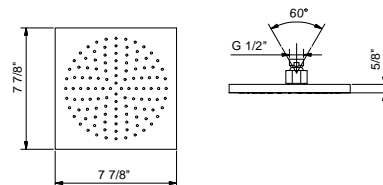

8008U

7 7/8" Square showerhead

- Solid brass construction
- Water flow restricted to 2.0 gpm

Compatible with all Fantini wall and ceiling mount shower arms

Chrome	86 02 8008U
Matte Black	86 13 8008U
Matte Gun Metal PVD	86 P5 8008U
Matte British Gold PVD	86 P6 8008U
Matte Copper PVD	86 P9 8008U
Deep Black PVD	86 S1 8008U