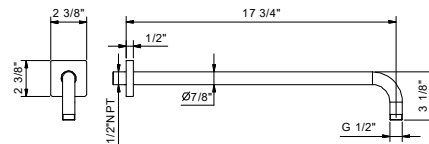

8108U

18" Wall-mount shower arm

- Square escutcheon
- Curved angle
- 1/2" NPT male connection

Chrome	86 02 8108U
Matte Black	86 13 8108U
Matte Gun Metal PVD	86 P5 8108U
Matte British Gold PVD	86 P6 8108U
Matte Copper PVD	86 P9 8108U
Deep Black PVD	86 S1 8108U

Brushed Stainless steel 86 93 8108U

OPTIONAL: Built-in part

W046U 91 00 W046U