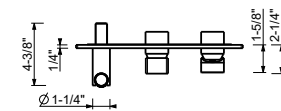

Built-in shower mixer

- 2-way diverter with turning knob
- Cylindrical handshower with anti-siphon check valve
- Water plug with shower holder
- 58" vinyl hose
- 1/2" NPT inlets
- Water flow restricted to 1.8 gpm for handshower
- 5.9 gpm @ 60 psi

F784BU

Trim

Chrome	34 02 F784BU
Matte Black	34 13 F784BU
Matte Gun Metal PVD	34 P5 F784BU
Matte British Gold PVD	34 P6 F784BU
Matte Copper PVD	34 P9 F784BU
Deep Black PVD	34 S1 F784BU

Brushed Stainless steel 34 93 F784BU

R084AU

Rough

44 00 R084AU

Built-in bathtub mixer

- 7 3/4" spout projection
- 2-way diverter with turning knob
- Cylindrical handshower with anti-siphon check valve
- Water plug with shower holder
- 58" vinyl hose
- 1/2" NPT inlets
- Water flow restricted to 1.8 gpm for handshower
- 5.9 gpm @ 60 psi

F721BU

Trim

Chrome	34 02 F721BU
Matte Black	34 13 F721BU
Matte Gun Metal PVD	34 P5 F721BU
Matte British Gold PVD	34 P6 F721BU
Matte Copper PVD	34 P9 F721BU
Deep Black PVD	34 S1 F721BU

Brushed Stainless steel 34 93 F721BU

R021AU

Rough

44 00 R021AU