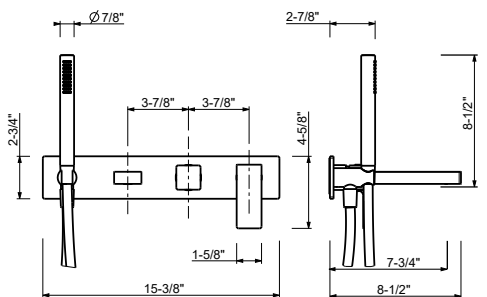

F721BU

Trim

Chrome	34 02 F721BU
Matte Black	34 13 F721BU
Matte Gun Metal PVD	34 P5 F721BU
Matte British Gold PVD	34 P6 F721BU
Matte Copper PVD	34 P9 F721BU
Deep Black PVD	34 S1 F721BU

Brushed Stainless steel 34 93 F721BU