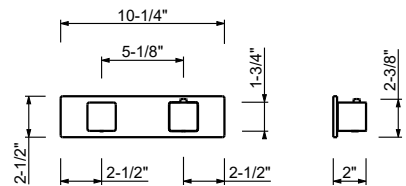

Trim

Chrome	34 02 F472BU
Matte Black	34 13 F472BU
Matte Gun Metal PVD	34 P5 F472BU
Matte British Gold PVD	34 P6 F472BU
Matte Copper PVD	34 P9 F472BU
Deep Black PVD	34 S1 F472BU

Brushed Stainless steel 34 93 F472BU