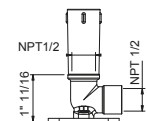

OPTIONAL: Built-in part

W046U 91 00 W046U