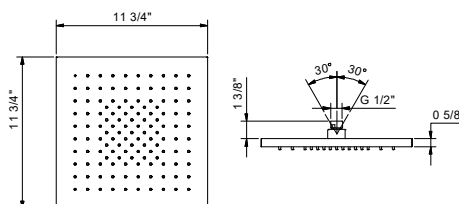

K053U

ACQUAFIT Square showerhead

- Double rain with 125 anti-limescale nozzles
- 11 3/4" x 11 3/4"
- check valve
- 1/2" connection
- Water flow restricted to 2.0 gpm

Compatible with all Fantini wall and ceiling mount shower arms

Polished Stainless steel	79 38 K053U
Matte Black	79 13 K053U
Matte Gun Metal PVD	79 P5 K053U
Matte British Gold PVD	79 P6 K053U
Matte Copper PVD	79 P9 K053U
Deep Black PVD	79 S1 K053U

Brushed Stainless steel 79 93 K053U