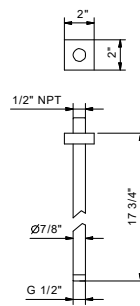

OPTIONAL: Built-in part

W046U 91 00 W046U