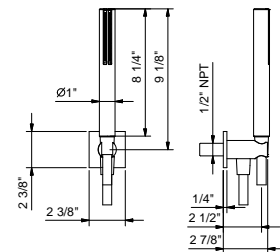

8105U

Wall-mount handshower set

- SUN handshower with anti-siphon check valve
- Anti-limescale membrane
- 58" vinyl hose
- Water outlet with holder
- Square escutcheon
- 1/2" NPT male connection
- Water flow restricted to 1.8 gpm

Chrome 86 02 8105U
Matte Black 86 13 8105U

8116U

Wall-mount handshower set

- FIT handshower with anti-siphon check valve
- Anti-limescale membrane
- 58" vinyl hose
- Water outlet with holder
- Square escutcheon
- 1/2" NPT male connection
- Water flow restricted to 1.8 gpm