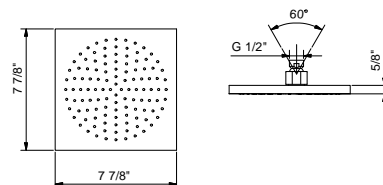

K053U

ACQUAFIT Square showerhead

- Double rain with 125 anti-limescale nozzles
- 11 3/4" x 11 3/4"
- check valve
- 1/2" connection
- Water flow restricted to 2.0 gpm

Compatible with all Fantini wall and ceiling mount shower arms