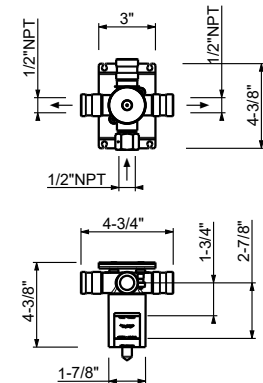

D376AU

Rough

19 00 D376AU