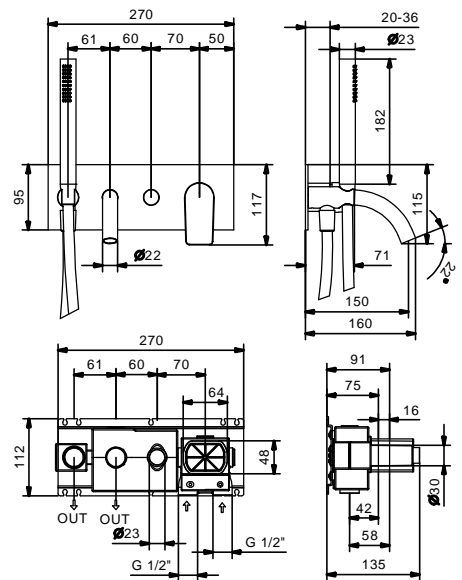

V620B

AP-Teil

Chrom	61 02 V620B
Schwarz matt	61 13 V620B
Matt Gun Metal PVD	61 P5 V620B
Matt British Gold PVD	61 P6 V620B
Matt Copper PVD	61 P9 V620B
Deep Black PVD	61 S1 V620B