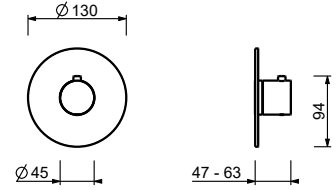

3/4" built-in thermostatic shower mixer

- handle
- 3/4" inlets
- soundproof
- without stop valve **to be ordered separately**

NOTE: the mixer must always be ordered with the stop valve G591B+D391A

G500B

External piece

Chrome	87 02 G500B
Matt Black	87 13 G500B
Matt Gun Metal PVD	87 P5 G500B
Matt British Gold PVD	87 P6 G500B
Matt Copper PVD	87 P9 G500B
Deep Black PVD	87 S1 G500B