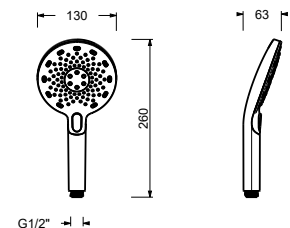

Handshower

- DISCO
- Base material: ABS
- Ø 13 cm
- 3 jets: rain, tonic jet, massage
- flow restrictor 12 l/min
- anti-lime scale system
- check valve

Chrome	90 02 8929
Matt Black	90 13 8929
Matt Gun Metal PVD	90 P5 8929
Matt British Gold PVD	90 P6 8929
Matt Copper PVD	90 P9 8929
Deep Black PVD	90 S1 8929