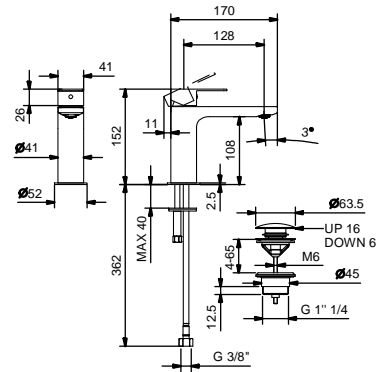

Chrome	61 02 V604F
Matt Black	61 13 V604F
Matt Gun Metal PVD	61 P5 V604F
Matt British Gold PVD	61 P6 V604F
Matt Copper PVD	61 P9 V604F
Deep Black PVD	61 S1 V604F

V606WF
lead∅free

Single-hole high washbasin mixer

- spout projection 17 cm
- handle
- flow restrictor 5 l/min at 3 bar
- flexible supply lines
- WITHOUT WASTE