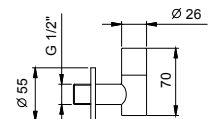

8434

Waste

- 1" 1/4
- pushing plug
- for washbasin without overflow
- for washbasin with overflow
- universal

N.B. complete finishing list in the section miscellaneous articles at the end of the pricelist

Chrome	91 02 8434
Matt Black	91 13 8434
Matt Gun Metal PVD	91 P5 8434
Matt British Gold PVD	91 P6 8434
Matt Copper PVD	91 P9 8434
Deep Black PVD	91 S1 8434

8435

Waste

- 1" 1/4
- for washbasin without overflow
- for washbasin with overflow
- unrestricted outlet
- universal

N.B. complete finishing list in the section miscellaneous articles at the end of the pricelist

Chrome	91 02 8435
Matt Black	91 13 8435
Matt Gun Metal PVD	91 P5 8435
Matt British Gold PVD	91 P6 8435
Matt Copper PVD	91 P9 8435
Deep Black PVD	91 S1 8435

8364

Pair of filters

- with shutoff
- fully inspectable filter
- 1/2" inlet

N.B. complete finishing list in the section miscellaneous articles at the end of the pricelist

Chrome	91 02 8364
Matt Black	91 13 8364
Matt Gun Metal PVD	91 P5 8364
Matt British Gold PVD	91 P6 8364
Matt Copper PVD	91 P9 8364
Deep Black PVD	91 S1 8364

8402

Flush actuator plate

- Base material: stainless steel
- projecting push-button controls
- with round controls
- compatible with GEBERIT SIGMA8, SIGMA12
- without visible fixing system

N.B. complete finishing list in the section miscellaneous articles at the end of the pricelist

Brilliant Stainless Steel	91 38 8402
Matt Black	91 13 8402
Matt Gun Metal PVD	91 P5 8402
Matt British Gold PVD	91 P6 8402
Matt Copper PVD	91 P9 8402
Deep Black PVD	91 S1 8402