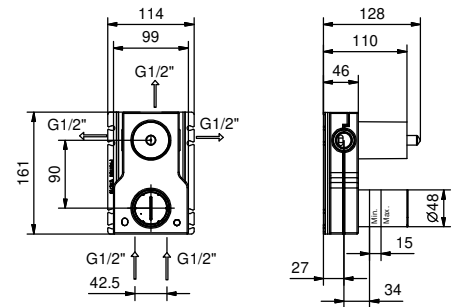

M587A

Built-in piece

44 00 M587A