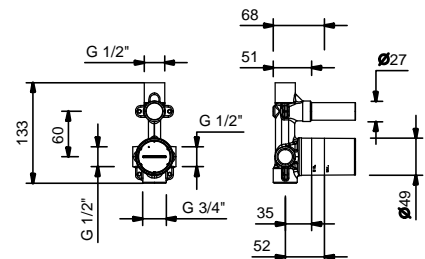

M822A

Built-in piece

44 00 M822A