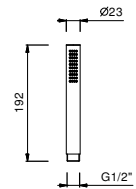

Handshower

- FIT
- Base material: brass
- flow restrictor 9 l/min
- anti-lime scale system
- check valve

Chrome	90 02 8783
Matt Black	90 13 8783
Matt Gun Metal PVD	90 P5 8783
Matt British Gold PVD	90 P6 8783
Matt Copper PVD	90 P9 8783
Deep Black PVD	90 S1 8783