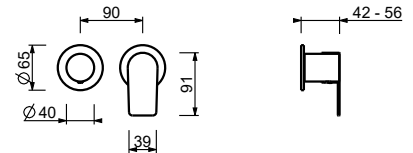

V681B

External piece

Chrome	61 02 V681B
Matt Black	61 13 V681B
Matt Gun Metal PVD	61 P5 V681B
Matt British Gold PVD	61 P6 V681B
Matt Copper PVD	61 P9 V681B
Deep Black PVD	61 S1 V681B