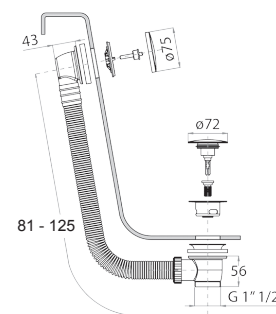

W001

Bathtub drain

- with handle
- WITH WASTE

N.B. complete finishing list in the section miscellaneous articles at the end of the pricelist