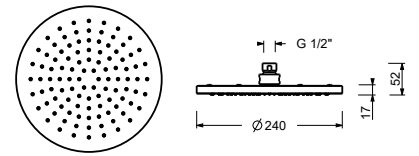

8142

Rain showerhead

- Ø 24 cm
- Base material: ABS
- flow restrictor 12 l/min at 3 bar
- anti-lime scale system
- 1/2" inlet
- check valve

NOTE: conditions necessary for the correct functioning: Min. Flow Rate: 10 l/min