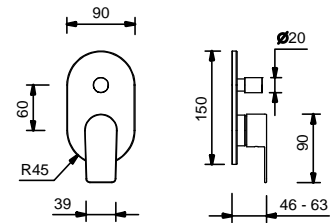

V922B

External piece

Chrome	61 02 V922B
Matt Black	61 13 V922B
Matt Gun Metal PVD	61 P5 V922B
Matt British Gold PVD	61 P6 V922B
Matt Copper PVD	61 P9 V922B
Deep Black PVD	61 S1 V922B