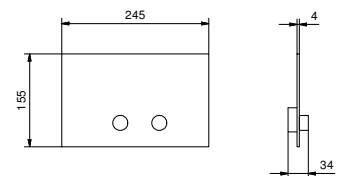

8434

Waste

- 1" 1/4
- pushing plug
- for washbasin without overflow
- for washbasin with overflow
- universal

N.B. complete finishing list in the section miscellaneous articles at the end of the pricelist

Chrome	91 02 8434
Matt Black	91 13 8434
Matt Gun Metal PVD	91 P5 8434
Matt British Gold PVD	91 P6 8434
Matt Copper PVD	91 P9 8434
Deep Black PVD	91 S1 8434

8435

Waste

- 1" 1/4
- for washbasin without overflow
- for washbasin with overflow
- unrestricted outlet
- universal

N.B. complete finishing list in the section miscellaneous articles at the end of the pricelist

Chrome	91 02 8435
Matt Black	91 13 8435
Matt Gun Metal PVD	91 P5 8435
Matt British Gold PVD	91 P6 8435
Matt Copper PVD	91 P9 8435
Deep Black PVD	91 S1 8435

8364

Pair of filters

- with shutoff
- fully inspectable filter
- 1/2" inlet

N.B. complete finishing list in the section miscellaneous articles at the end of the pricelist

Chrome	91 02 8364
Matt Black	91 13 8364
Matt Gun Metal PVD	91 P5 8364
Matt British Gold PVD	91 P6 8364
Matt Copper PVD	91 P9 8364
Deep Black PVD	91 S1 8364

8402

Flush actuator plate

- Base material: stainless steel
- projecting push-button controls
- with round controls
- compatible with GEBERIT SIGMA8, SIGMA12
- without visible fixing system

N.B. complete finishing list in the section miscellaneous articles at the end of the pricelist

Brilliant Stainless Steel	91 38 8402
Matt Black	91 13 8402
Matt Gun Metal PVD	91 P5 8402
Matt British Gold PVD	91 P6 8402
Matt Copper PVD	91 P9 8402
Deep Black PVD	91 S1 8402