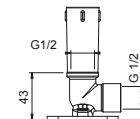

OPTIONAL: Built-in part for plasterboard

W046	91 00 W046