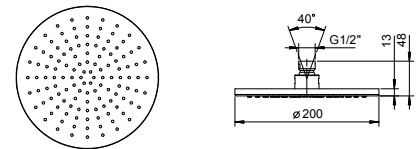

Rain showerhead

- Ø 20 cm
- Base material: ABS
- flow restrictor 12 l/min at 3 bar
- anti-lime scale system
- 1/2" inlet
- check valve

NOTE: conditions necessary for the correct functioning: Min. Flow Rate: 10 l/min