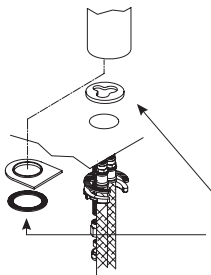

All washbasin and bidet mixers are fitted with 5 l/min **flow restrictors**.

**BASINS HOLE SIZE:**

- Washbasin and bidet mixers:

the box includes a cover plate to be placed at the bottom of the mixer as cover for the hole.

If the hole diameter is within MIN 29 mm - MAX 30 mm: **THERE IS NO NEED FOR THE COVER PLATE.**

If the hole diameter is within MIN 30,1 mm - MAX 35 mm: **THE COVER PLATE IS NEEDED.**

**The built-in 3/4" thermostatic shower mixer is available:**