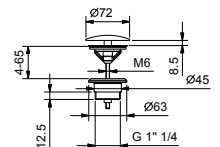

Waste

- 1" 1/4
- for washbasin without overflow
- for washbasin with overflow
- unrestricted outlet
- universal

N.B. complete finishing list in the section miscellaneous articles at the end of the pricelist

Chrome	91 02 8435
Matt Black	91 13 8435
Matt Gun Metal PVD	91 P5 8435
Matt British Gold PVD	91 P6 8435
Matt Copper PVD	91 P9 8435
Deep Black PVD	91 S1 8435