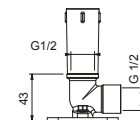

OPTIONAL: Built-in part for plasterboard

W046	91 00 W046