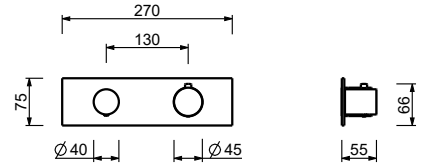

3/4" built-in thermostatic shower mixer

- handles
- **2-way** shut-off diverter with turning knob
- for horizontal installation only
- 3/4" inlets

G572B

External piece

Chrome	87 02 G572B
Matt Black	87 13 G572B
Matt Gun Metal PVD	87 P5 G572B
Matt British Gold PVD	87 P6 G572B
Matt Copper PVD	87 P9 G572B
Deep Black PVD	87 S1 G572B