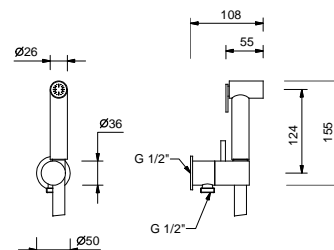

W216

Flush actuator plate

- Base material: stainless steel
- projecting push-button controls
- with round controls
- compatible with TECEBOX OCTA II
- minimum depth: see installation instructions
- without visible fixing system

N.B. complete finishing list in the section miscellaneous articles at the end of the pricelist

Brilliant Stainless Steel	91 38 W216
Matt Black	91 13 W216
Matt Gun Metal PVD	91 P5 W216
Matt British Gold PVD	91 P6 W216
Matt Copper PVD	91 P9 W216
Deep Black PVD	91 S1 W216

8486

Double-function hydrobrush

- for WC cleaning
- for personal care if used with a shower mixer
- water plug with showerholder
- stop valve
- Base material: brass
- round backplate
- 120 cm PVC flexible
- 1/2" inlet

N.B. complete finishing list in the section miscellaneous articles at the end of the pricelist

Chrome	91 02 8486
Matt Black	91 13 8486
Matt Gun Metal PVD	91 P5 8486
Matt British Gold PVD	91 P6 8486
Matt Copper PVD	91 P9 8486
Deep Black PVD	91 S1 8486

W001

Bathtub drain

- with handle
- WITH WASTE

N.B. complete finishing list in the section miscellaneous articles at the end of the pricelist

Chrome	91 02 W001
Matt Black	91 13 W001
Matt Gun Metal PVD	91 P5 W001
Matt British Gold PVD	91 P6 W001
Matt Copper PVD	91 P9 W001
Deep Black PVD	91 S1 W001