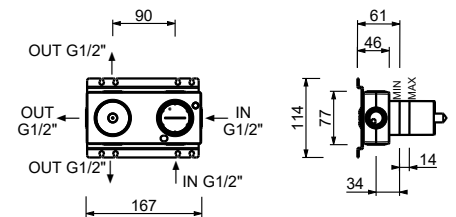

M687A

Built-in piece

44 00 M687A