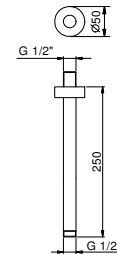

**OPTIONAL: Built-in part for plasterboard**

**W046** 91 00 W046

8028

**Shower arm**

- 45 cm long
- round backplate
- wall-mount
- 1/2" inlet

Chrome	86 02 8028
Matt Black	86 13 8028
Matt Gun Metal PVD	86 P5 8028
Matt British Gold PVD	86 P6 8028
Matt Copper PVD	86 P9 8028
Deep Black PVD	86 S1 8028

**OPTIONAL: Built-in part for plasterboard**

<b>W046</b>	91 00 W046
-------------	------------

9236

**Shower arm**

- 25 cm long
- round backplate
- ceiling-mount
- 1/2" inlet

Chrome	86 02 9236
Matt Black	86 13 9236
Matt Gun Metal PVD	86 P5 9236
Matt British Gold PVD	86 P6 9236
Matt Copper PVD	86 P9 9236
Deep Black PVD	86 S1 9236

**OPTIONAL: Built-in part for plasterboard**

<b>W046</b>	91 00 W046
-------------	------------

9237

**Shower arm**

- 45 cm long
- round backplate
- ceiling-mount
- 1/2" inlet

Chrome	86 02 9237
Matt Black	86 13 9237
Matt Gun Metal PVD	86 P5 9237
Matt British Gold PVD	86 P6 9237
Matt Copper PVD	86 P9 9237
Deep Black PVD	86 S1 9237