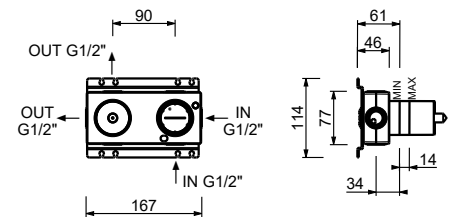

M685A

Built-in piece

44 00 M685A