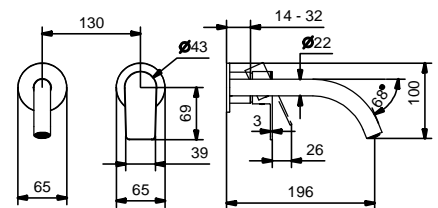

External piece

Chrome	61 02 V611B
Matt Black	61 13 V611B
Matt Gun Metal PVD	61 P5 V611B
Matt British Gold PVD	61 P6 V611B
Matt Copper PVD	61 P9 V611B
Deep Black PVD	61 S1 V611B