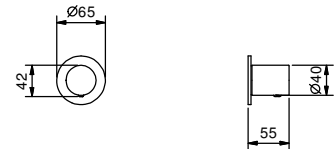

G591B

External piece

Chrome	87 02 G591B
Matt Black	87 13 G591B
Matt Gun Metal PVD	87 P5 G591B
Matt British Gold PVD	87 P6 G591B
Matt Copper PVD	87 P9 G591B
Deep Black PVD	87 S1 G591B