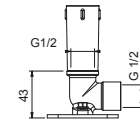

OPTIONAL: Built-in part for plasterboard

W046	91 00 W046