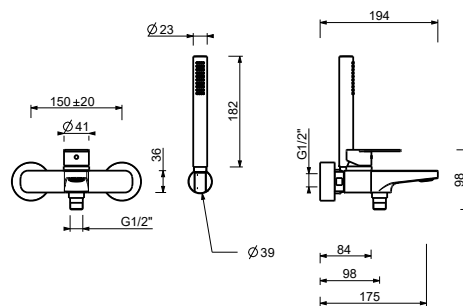

**Wall-mount bathtub mixer**

- spout projection 16 cm
- handle
- **2-way** diverter
- FIT handshower
- handshower holder
- 150 cm PVC flexible

Chrome	61 02 V615
Matt Black	61 13 V615
Matt Gun Metal PVD	61 P5 V615
Matt British Gold PVD	61 P6 V615
Matt Copper PVD	61 P9 V615
Deep Black PVD	61 S1 V615

**Built-in bathtub mixer**

- spout projection 15 cm
- handle
- **2-way** diverter with turning knob
- FIT handshower
- water plug with showerholder
- 150 cm PVC flexible
- 1/2" inlets

**External piece**