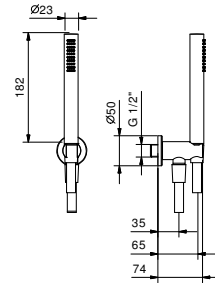

8093

Shower set

- FIT handshower
- water plug with showerholder
- round backplate
- 150 cm PVC flexible
- 1/2" inlet

Chrome	86 02 8093
Matt Black	86 13 8093
Matt Gun Metal PVD	86 P5 8093
Matt British Gold PVD	86 P6 8093
Matt Copper PVD	86 P9 8093
Deep Black PVD	86 S1 8093