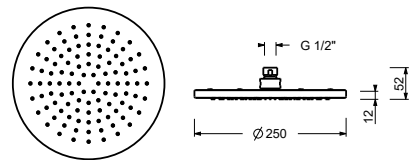

8146

Rain showerhead

- Ø 25 cm
- Base material: stainless steel
- flow restrictor 12 l/min at 3 bar
- anti-lime scale system
- 1/2" inlet
- check valve

NOTE: conditions necessary for the correct functioning: Min. Flow Rate: 10 l/min