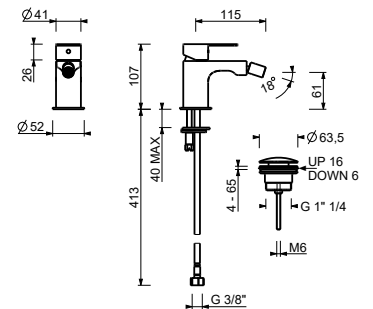

**Single-hole bidet mixer**

- spout projection 13 cm
- handle
- flow restrictor 5 l/min at 3 bar
- articulated aerator
- flexible supply lines
- WITHOUT WASTE

Chrome	61 02 V608WF
Matt Black	61 13 V608WF
Matt Gun Metal PVD	61 P5 V608WF
Matt British Gold PVD	61 P6 V608WF
Matt Copper PVD	61 P9 V608WF
Deep Black PVD	61 S1 V608WF

**V608F**

**Single-hole bidet mixer**

- spout projection 13 cm
- handle
- flow restrictor 5 l/min at 3 bar
- articulated aerator
- flexible supply lines
- WITH pop-up WASTE

Chrome	61 02 V608F
Matt Black	61 13 V608F
Matt Gun Metal PVD	61 P5 V608F
Matt British Gold PVD	61 P6 V608F
Matt Copper PVD	61 P9 V608F
Deep Black PVD	61 S1 V608F