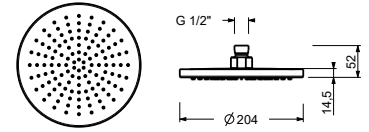

**ESEMPI DI COMBINAZIONI - 3 USCITE**

91 00 W214

8136

**Rain showerhead**

- Ø 20 cm
- Base material: brass
- flow restrictor 12 l/min at 3 bar
- anti-lime scale system
- 1/2" inlet
- check valve

**NOTE: conditions necessary for the correct functioning: Min. Flow Rate: 10 l/min**