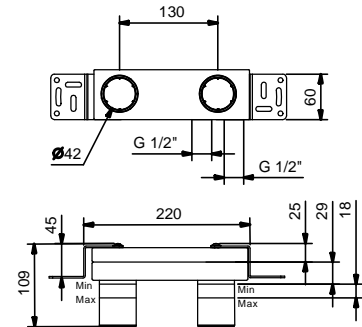

Built-in piece

44 00 M011A