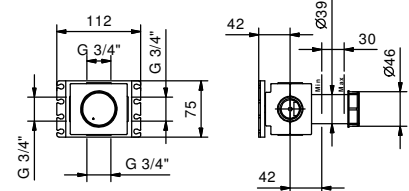

D391A

Built-in piece

19 00 D391A