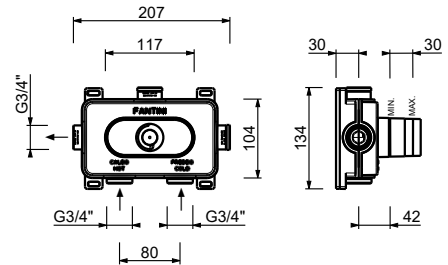

D400A

Built-in piece

19 00 D400A