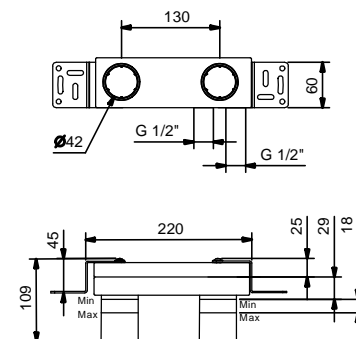

Built-in piece

44 00 M011A