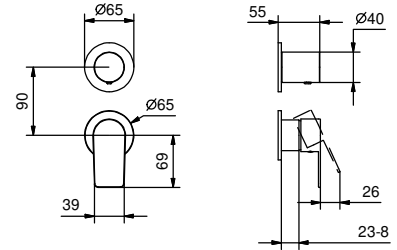

Built-in shower mixer

- handles
- **2-way** diverter with turning knob
- 1/2" inlets
- soundproof
- for vertical installation only

V681B

External piece

Chrome	61 02 V681B
Matt Black	61 13 V681B
Matt Gun Metal PVD	61 P5 V681B
Matt British Gold PVD	61 P6 V681B
Matt Copper PVD	61 P9 V681B
Deep Black PVD	61 S1 V681B