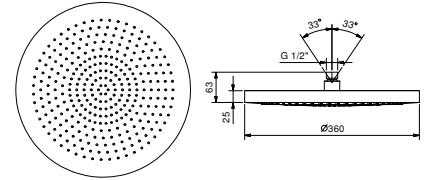

8084

**Rain showerhead**

- Ø 36 cm
- Base material: stainless steel
- anti-lime scale system
- 1/2" inlet
- check valve

**NOTE: conditions necessary for the correct functioning:  
Minimum Flow Rate: 15 l/m**