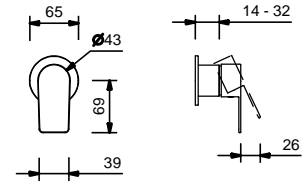

Built-in shower mixer

- handle
- no. 1 1/2" outlet
- 1/2" inlets
- soundproof

V663B

External piece

Chrome	61 02 V663B
Matt Black	61 13 V663B
Matt Gun Metal PVD	61 P5 V663B
Matt British Gold PVD	61 P6 V663B
Matt Copper PVD	61 P9 V663B
Deep Black PVD	61 S1 V663B