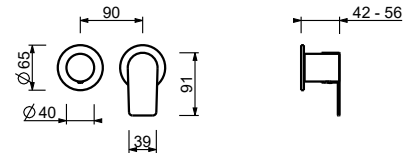

V689B

External piece

Chrome	61 02 V689B
Matt Black	61 13 V689B
Matt Gun Metal PVD	61 P5 V689B
Matt British Gold PVD	61 P6 V689B
Matt Copper PVD	61 P9 V689B
Deep Black PVD	61 S1 V689B