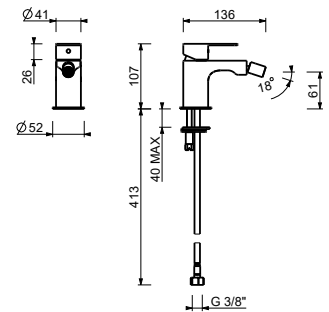

**M011A**

**Built-in piece**

44 00 M011A

lead $\varnothing$ free

**Wall-mount washbasin mixer**

- spout projection 20 cm
- handle
- flow restrictor 5 l/min at 3 bar
- 1/2" inlets
- WITHOUT WASTE

**V611B**

**External piece**

**Single-hole bidet mixer**

- spout projection 13 cm
- handle
- flow restrictor 5 l/min at 3 bar
- articulated aerator
- flexible supply lines
- WITHOUT WASTE

Chrome	61 02 V608WF
Matt Black	61 13 V608WF
Matt Gun Metal PVD	61 P5 V608WF
Matt British Gold PVD	61 P6 V608WF
Matt Copper PVD	61 P9 V608WF
Deep Black PVD	61 S1 V608WF