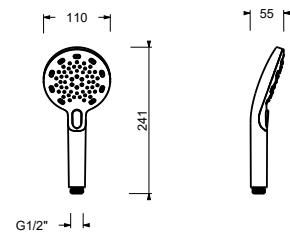

Handshower

- DISCO
- Base material: ABS
- Ø 11 cm
- 3 jets: rain, tonic jet, massage
- flow restrictor 12 l/min
- anti-lime scale system
- check valve

Chrome	90 02 Z348
Matt Black	90 13 Z348
Matt Gun Metal PVD	90 P5 Z348
Matt British Gold PVD	90 P6 Z348
Matt Copper PVD	90 P9 Z348
Deep Black PVD	90 S1 Z348