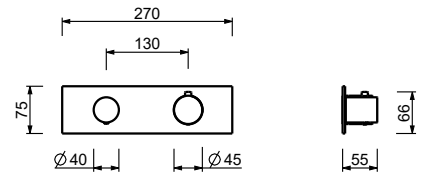

G573B

External piece

Chrome	87 02 G573B
Matt Black	87 13 G573B
Matt Gun Metal PVD	87 P5 G573B
Matt British Gold PVD	87 P6 G573B
Matt Copper PVD	87 P9 G573B
Deep Black PVD	87 S1 G573B