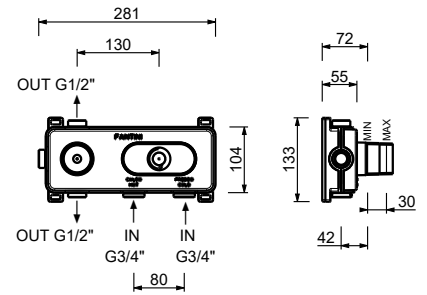

D372A

Built-in piece

19 00 D372A