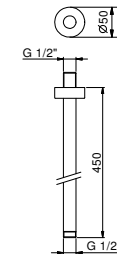

**OPTIONAL: Built-in part for plasterboard**

<b>W046</b>	91 00 W046
-------------	------------

9237

**Shower arm**

- 45 cm long
- round backplate
- ceiling-mount
- 1/2" inlet

Chrome	86 02 9237
Matt Black	86 13 9237
Matt Gun Metal PVD	86 P5 9237
Matt British Gold PVD	86 P6 9237
Matt Copper PVD	86 P9 9237
Deep Black PVD	86 S1 9237

**OPTIONAL: Built-in part for plasterboard**

<b>W046</b>	91 00 W046
-------------	------------

8093

**Shower set**

- FIT handshower
- water plug with showerholder
- round backplate
- 150 cm PVC flexible
- 1/2" inlet