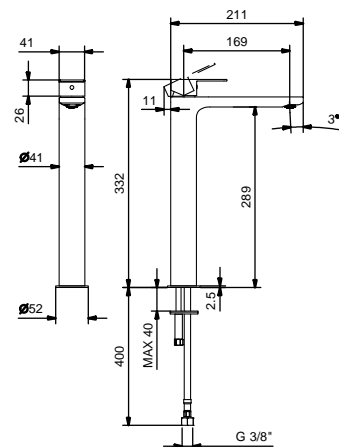

Chrome	61 02 V606WF
Matt Black	61 13 V606WF
Matt Gun Metal PVD	61 P5 V606WF
Matt British Gold PVD	61 P6 V606WF
Matt Copper PVD	61 P9 V606WF
Deep Black PVD	61 S1 V606WF