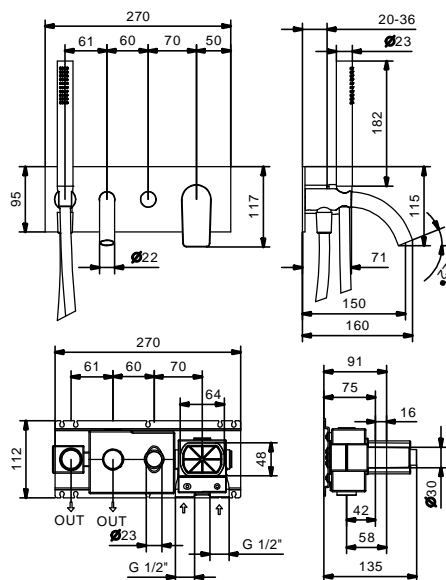

External piece

Chrome	61 02 V620B
Matt Black	61 13 V620B
Matt Gun Metal PVD	61 P5 V620B
Matt British Gold PVD	61 P6 V620B
Matt Copper PVD	61 P9 V620B
Deep Black PVD	61 S1 V620B