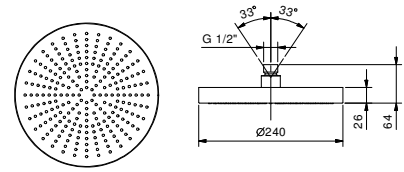

8083

Rain showerhead

- Ø 24 cm
- Base material: stainless steel
- flow restrictor 12 l/min at 3 bar
- anti-lime scale system
- 1/2" inlet
- check valve

NOTE: conditions necessary for the correct functioning: Min. Flow Rate: 10 l/min