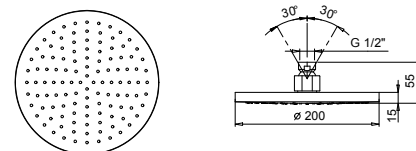

Rain showerhead

- Ø 20 cm
- Base material: brass
- flow restrictor 12 l/min at 3 bar
- anti-lime scale system
- 1/2" inlet
- check valve

NOTE: conditions necessary for the correct functioning: Min. Flow Rate: 10 l/min