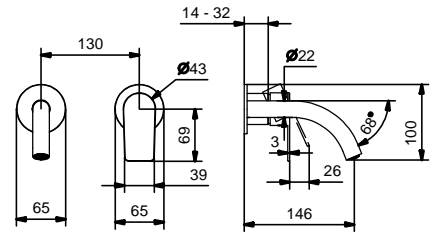

lead $\varnothing$ free

**Wall-mount washbasin mixer**

- spout projection 15 cm
- handle
- flow restrictor 5 l/min at 3 bar
- 1/2" inlets
- WITHOUT WASTE

**V609B**

**External piece**

Chrome	61 02 V609B
Matt Black	61 13 V609B
Matt Gun Metal PVD	61 P5 V609B
Matt British Gold PVD	61 P6 V609B
Matt Copper PVD	61 P9 V609B
Deep Black PVD	61 S1 V609B

**M011A**

**Built-in piece**

44 00 M011A

lead $\varnothing$ free

**Wall-mount washbasin mixer**

- spout projection 20 cm
- handle
- flow restrictor 5 l/min at 3 bar
- 1/2" inlets
- WITHOUT WASTE

**V611B**

**External piece**