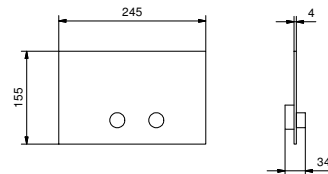

W216

Flush actuator plate

- Base material: stainless steel
- projecting push-button controls
- with round controls
- compatible with TECEBOX OCTA II
- minimum depth: see installation instructions
- without visible fixing system

N.B. complete finishing list in the section miscellaneous articles at the end of the pricelist

Brilliant Stainless Steel	91 38 W216
Matt Black	91 13 W216
Matt Gun Metal PVD	91 P5 W216
Matt British Gold PVD	91 P6 W216
Matt Copper PVD	91 P9 W216
Deep Black PVD	91 S1 W216

8486

Double-function hydrobrush

- for WC cleaning
- for personal care if used with a shower mixer
- water plug with showerholder
- stop valve
- Base material: brass
- round backplate
- 120 cm PVC flexible
- 1/2" inlet

N.B. complete finishing list in the section miscellaneous articles at the end of the pricelist