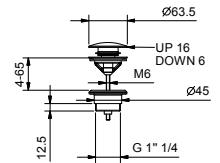

8434

Waste

- 1" 1/4
- pushing plug
- for washbasin without overflow
- for washbasin with overflow
- universal

N.B. complete finishing list in the section miscellaneous articles at the end of the pricelist

Chrome	91 02 8434
Matt Black	91 13 8434
Matt Gun Metal PVD	91 P5 8434
Matt British Gold PVD	91 P6 8434
Matt Copper PVD	91 P9 8434
Deep Black PVD	91 S1 8434