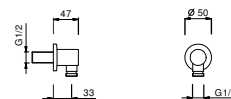

Water plug

- round backplate
- Base material: brass
- without shower holder

Chrome	91 02 7034
Matt Black	91 13 7034
Matt Gun Metal PVD	91 P5 7034
Matt British Gold PVD	91 P6 7034
Matt Copper PVD	91 P9 7034
Deep Black PVD	91 S1 7034

9349