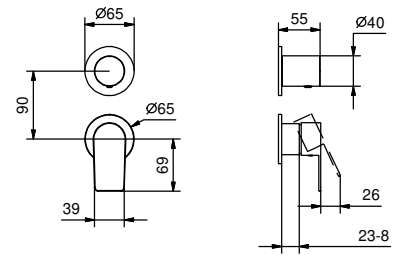

Built-in shower mixer

- handles
- **3-way** diverter with turning knob
- 1/2" inlets
- for vertical installation only
- soundproof

V689B

External piece

Chrome	61 02 V689B
Matt Black	61 13 V689B
Matt Gun Metal PVD	61 P5 V689B
Matt British Gold PVD	61 P6 V689B
Matt Copper PVD	61 P9 V689B
Deep Black PVD	61 S1 V689B