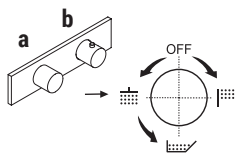

EXAMPLE:

art. G573B+D373A

a) shut-off rotating diverter - By rotating the diverter knob from centre to right clockwise, one opens the first outlet, shuts off at the centre and rotating left opens the second and third outlets in a sequence.

b) temperature control.

Base materials: BRASS

Finishing:

02 Chrome

13 Matt Black (RAL 9005)

P5 Matt Gun Metal PVD

P6 Matt British Gold PVD

P9 Matt Copper PVD

S1 Deep Black PVD

* For spare parts, accessories, miscellaneous items and extensions please refer to specific pricelist sections