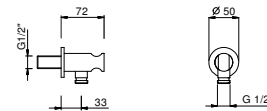

9323

Water plug

- round backplate
- Base material: brass
- fixed handshower holder
- connection for flexible with conical nut

Chrome	91 02 9323
Matt Black	91 13 9323
Matt Gun Metal PVD	91 P5 9323
Matt British Gold PVD	91 P6 9323
Matt Copper PVD	91 P9 9323
Deep Black PVD	91 S1 9323