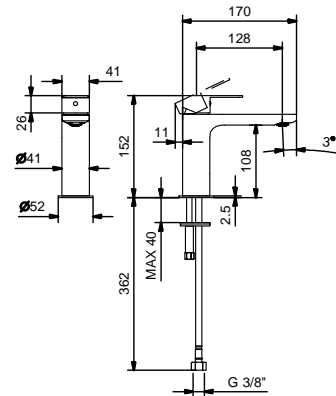

V604WF
lead∅free

Single-hole washbasin mixer

- spout projection 13 cm
- handle
- flow restrictor 5 l/min at 3 bar
- flexible supply lines
- WITHOUT WASTE

Chrome	61 02 V604WF
Matt Black	61 13 V604WF
Matt Gun Metal PVD	61 P5 V604WF
Matt British Gold PVD	61 P6 V604WF
Matt Copper PVD	61 P9 V604WF
Deep Black PVD	61 S1 V604WF

V604F
lead∅free

Single-hole washbasin mixer

- spout projection 13 cm
- handle
- flow restrictor 5 l/min at 3 bar
- flexible supply lines
- WITH pop-up WASTE