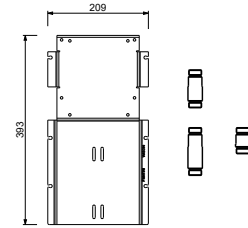

**D391A**

**Built-in piece**

19 00 D391A

**W213**

**OPTIONAL - Easy Fix System**

- plate and connections:
- for an easy both horizontal and vertical installation of the thermostatic mixers:
  - to install art- D400A / D391A - **1 outlet**
  - to install art- D400A / D391A - **2 outlets**