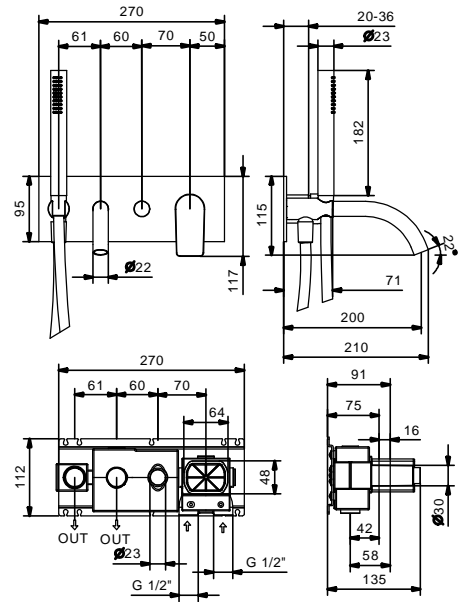

Built-in bathtub mixer

- spout projection 20 cm
- handle
- **2-way** diverter with turning knob
- FIT handshower
- water plug with showerholder
- 150 cm PVC flexible
- 1/2" inlets

V621B

External piece

Chrome	61 02 V621B
Matt Black	61 13 V621B
Matt Gun Metal PVD	61 P5 V621B
Matt British Gold PVD	61 P6 V621B
Matt Copper PVD	61 P9 V621B
Deep Black PVD	61 S1 V621B

D020A

Built-in piece

22 00 D020A