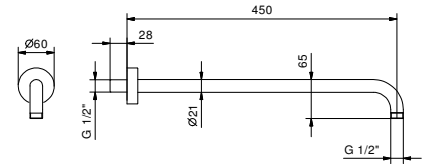

**OPTIONAL: Built-in part for plasterboard**

**W046** 91 00 W046

8028

**Shower arm**

- 45 cm long
- round backplate
- wall-mount
- 1/2" inlet

Chrome	86 02 8028
Matt Black	86 13 8028
Matt Gun Metal PVD	86 P5 8028
Matt British Gold PVD	86 P6 8028
Matt Copper PVD	86 P9 8028
Deep Black PVD	86 S1 8028