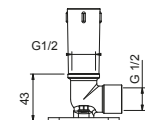

OPTIONAL: Built-in part for plasterboard

W046 91 00 W046