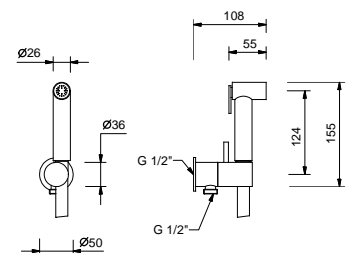

Chrome	91 02 8486
Matt Black	91 13 8486
Matt Gun Metal PVD	91 P5 8486
Matt British Gold PVD	91 P6 8486
Matt Copper PVD	91 P9 8486
Deep Black PVD	91 S1 8486