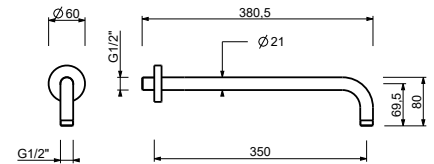

**OPTIONAL: Built-in part for plasterboard**

**W046** 91 00 W046

8137

**Shower arm**

- 35 cm long
- round backplate
- wall-mount
- 1/2" inlet

- |                       |            |
|-----------------------|------------|
| Chrome                | 86 02 8137 |
| Matt Black            | 86 13 8137 |
| Matt Gun Metal PVD    | 86 P5 8137 |
| Matt British Gold PVD | 86 P6 8137 |
| Matt Copper PVD       | 86 P9 8137 |
| Deep Black PVD        | 86 S1 8137 |