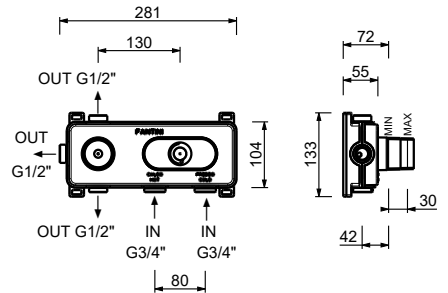

D373A

Built-in piece

19 00 D373A