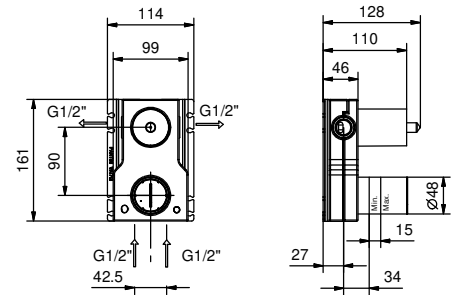

M585A

Built-in piece

44 00 M585A