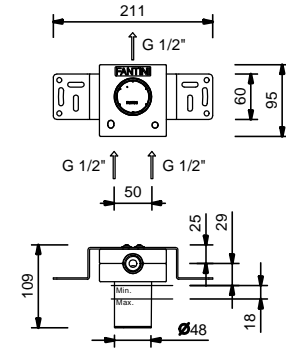

M063A

Built-in piece

44 00 M063A