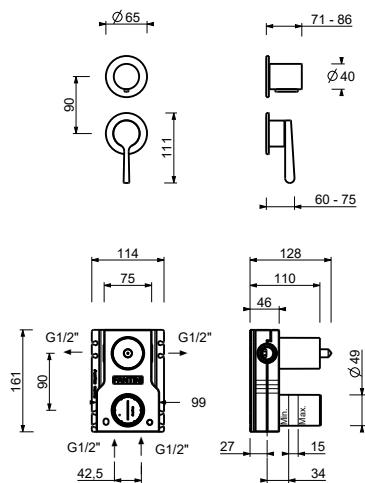

ART. L981B+M585A

Built-in shower mixer

- handles
- with rosaces
- 2-way diverter with turning knob
- 1/2" inlets
- soundproof
- for vertical installation only

Date _____

Project/Comments: _____

External piece

Built-in piece

- | | |
|--------------------------|-------------|
| <input type="checkbox"/> | 44 00 M585A |
|--------------------------|-------------|

TOTAL PRICE

- | | |
|--|-------------|
| <input type="checkbox"/> Chrome | 58 02 L981B |
| <input type="checkbox"/> Matt Black | 58 13 L981B |
| <input type="checkbox"/> Matt Gun Metal PVD | 58 P5 L981B |
| <input type="checkbox"/> Matt British Gold PVD | 58 P6 L981B |
| <input type="checkbox"/> Deep Black PVD | 58 S1 L981B |

ART. L981B+M585A
Built-in shower mixer

Way number 1

Pressure(bar)	Flow rate (l/min)
0.5	8.44
1	11.87
2	16.79
3	20.5
4	23.76

Way number 2

Pressure(bar)	Flow rate (l/min)
0.5	7.45
1	10.47
2	14.59
3	17.9
4	20.7