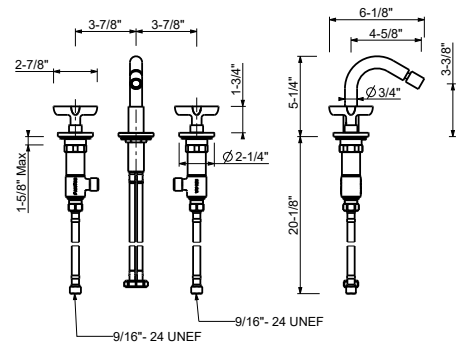

R008WU

Three-hole bidet mixer

- 4 5/8" spout projection
- Adjustable aerator
- 90° ceramic cartridge
- Water flow restricted to 1.2 gpm

Drain not included, please select W095U or W097U in the Miscellaneous Articles section.

Chrome	53 02 R008WU
Matte Black	53 13 R008WU
Polished Nickel PVD	53 95 R008WU
Matte Gun Metal PVD	53 P5 R008WU
Matte British Gold PVD	53 P6 R008WU
Matte Copper PVD	53 P9 R008WU
Deep Black PVD	53 S1 R008WU
Pure Brass PVD	53 Q7 R008WU
Raw Metal PVD	53 Q8 R008WU