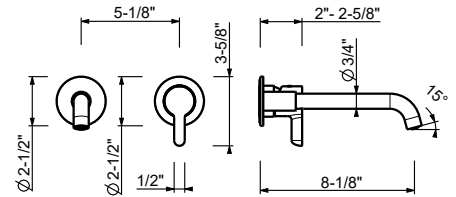

Wall-mount washbasin mixer

- 8 1/8" spout projection
- Water flow restricted to 1.2 gpm
- 1/2" inlets
- Without drain

Drain not included, please select W095U or W097U in the Miscellaneous Articles section.

R413BU

Trim

Chrome	53 02 R413BU
Matte Black	53 13 R413BU
Polished Nickel PVD	53 95 R413BU
Matte Gun Metal PVD	53 P5 R413BU
Matte British Gold PVD	53 P6 R413BU
Matte Copper PVD	53 P9 R413BU
Deep Black PVD	53 S1 R413BU
Pure Brass PVD	53 Q7 R413BU
Raw Metal PVD	53 Q8 R413BU