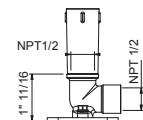

OPTIONAL: Built-in part

W046U	91 00 W046U