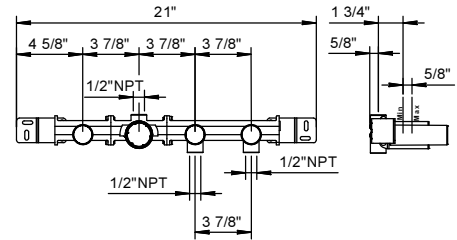

R017AU

Rough

44 00 R017AU

R065U

5-Hole Roman tub set

- 6 3/8" spout projection
- ICONA handshower
- 2-way diverter with turning knob
- 58" metal hose
- 90° ceramic cartridge
- 1/2" inlets
- Flexible supply lines included
- Water flow restricted to 1.8 gpm for handshower
- 6 gpm @ 60 psi