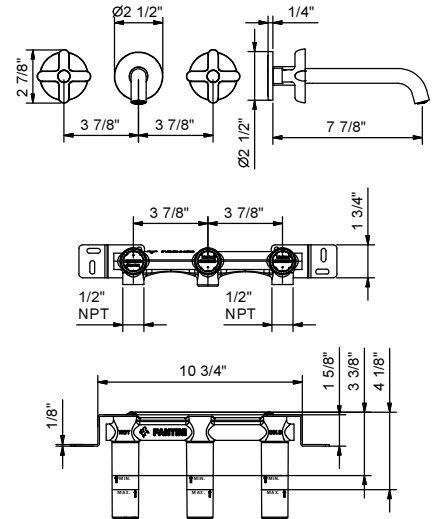

Wall-mount three-hole washbasin mixer with extended spout

- 7 7/8" spout projection
- Water flow restricted to 1.2 gpm
- 90° ceramic cartridge
- 1/2" inlets
- Without drain

Drain not included, please select W095U or W097U in the Miscellaneous Articles section.

R013BU

Trim

Chrome	53 02 R013BU
Matte Black	53 13 R013BU
Polished Nickel PVD	53 95 R013BU
Matte Gun Metal PVD	53 P5 R013BU
Matte British Gold PVD	53 P6 R013BU
Matte Copper PVD	53 P9 R013BU
Deep Black PVD	53 S1 R013BU
Pure Brass PVD	53 Q7 R013BU
Raw Metal PVD	53 Q8 R013BU

R010AU

Rough

44 00 R010AU