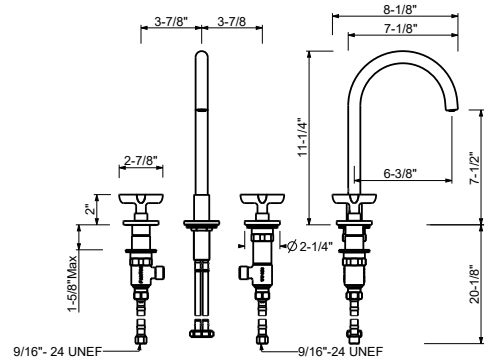

R007WU

Three-hole washbasin mixer

- 6 3/8" spout projection
- Flexible supply lines included
- Water flow restricted to 1.2 gpm

Drain not included, please select W095U or W097U in the Miscellaneous Articles section.

Chrome	53 02 R007WU
Matte Black	53 13 R007WU
Polished Nickel PVD	53 95 R007WU
Matte Gun Metal PVD	53 P5 R007WU
Matte British Gold PVD	53 P6 R007WU
Matte Copper PVD	53 P9 R007WU
Deep Black PVD	53 S1 R007WU
Pure Brass PVD	53 Q7 R007WU
Raw Metal PVD	53 Q8 R007WU