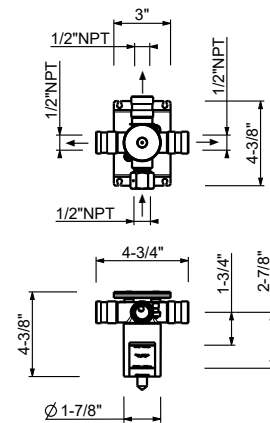

D377AU

Rough

19 00 D377AU