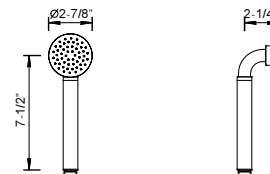

8938U

ICONA Handshower

- Anti-siphon valve
- Anti-limescale membrane
- Water flow restricted to 1.8 gpm

Chrome	90 02 8938U
Matte Black	90 13 8938U
Polished Nickel PVD	90 95 8938U
Matte Gun Metal PVD	90 P5 8938U
Matte British Gold PVD	90 P6 8938U
Matte Copper PVD	90 P9 8938U
Deep Black PVD	90 S1 8938U
Pure Brass PVD	90 Q7 8938U
Raw Metal PVD	90 Q8 8938U