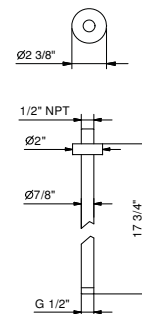

9237U

18" Ceiling-mount shower arm

- Round escutcheon
- 1/2" NPT male connection

Chrome	86 02 9237U
Matte Black	86 13 9237U
Polished Nickel PVD	86 95 9237U
Matte Gun Metal PVD	86 P5 9237U
Matte British Gold PVD	86 P6 9237U
Matte Copper PVD	86 P9 9237U
Deep Black PVD	86 S1 9237U
Pure Brass PVD	86 Q7 9237U
Raw Metal PVD	86 Q8 9237U

OPTIONAL: Built-in part

W046U	91 00 W046U