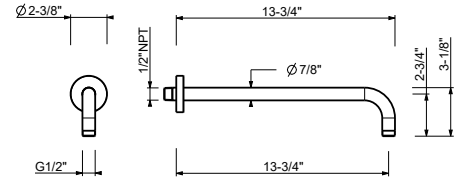

OPTIONAL: Built-in part

W046U	91 00 W046U
--------------	-------------

8137U

13 3/4" Wall-mount shower arm

- Round escutcheon
- Curved angle
- 1/2" NPT male connection

Chrome	86 02 8137U
Matte Black	86 13 8137U
Polished Nickel PVD	86 95 8137U
Matte Gun Metal PVD	86 P5 8137U
Matte British Gold PVD	86 P6 8137U
Matte Copper PVD	86 P9 8137U
Deep Black PVD	86 S1 8137U
Pure Brass PVD	86 Q7 8137U
Raw Metal PVD	86 Q8 8137U