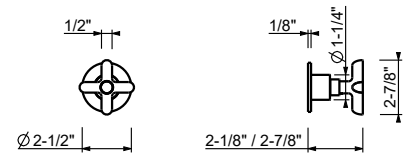

R776BU

Trim

Chrome	53 02 R776BU
Matte Black	53 13 R776BU
Polished Nickel PVD	53 95 R776BU
Matte Gun Metal PVD	53 P5 R776BU
Matte British Gold PVD	53 P6 R776BU
Matte Copper PVD	53 P9 R776BU
Deep Black PVD	53 S1 R776BU
Pure Brass PVD	53 Q7 R776BU
Raw Metal PVD	53 Q8 R776BU