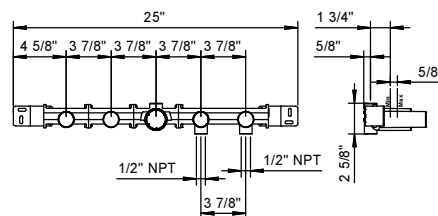

R019AU

Rough

44 00 R019AU