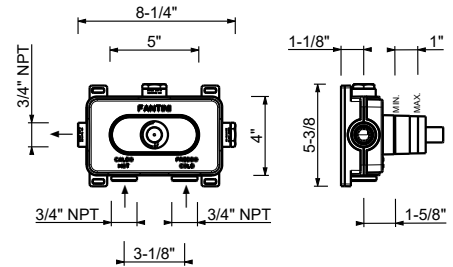

3/4" Thermostatic shower mixer without volume control

- Temperature control with safety override button at 100° F
- 3/4" NPT inlets and outlet on rough
- Flow rate: 16.9 gpm @ 60 psi
- Anti-scald mechanism
- Watertight casing for added safety
- Accessible shut-off valves and filters
- Compatible with Easy Fix art. # W213U and W214U

To be used with volume control(s) or diverter(s):

- **volume control art. # R791BU+D391AU**
- **2-way diverter art. # R776BU+D376AU**
- **3-way diverter art. # R776BU+D377AU**

R700BU

Trim

Chrome	87 02 R700BU
Matte Black	87 13 R700BU
Polished Nickel PVD	87 95 R700BU
Matte Gun Metal PVD	87 P5 R700BU
Matte British Gold PVD	87 P6 R700BU
Matte Copper PVD	87 P9 R700BU
Deep Black PVD	87 S1 R700BU
Pure Brass PVD	87 Q7 R700BU
Raw Metal PVD	87 Q8 R700BU

D400AU

Rough

19 00 D400AU