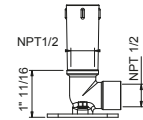

OPTIONAL: Built-in part

W046U	91 00 W046U