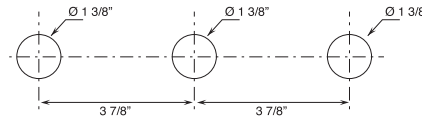

HOLE SIZE FOR DECK-MOUNT MIXERS:

- Three-hole washbasin mixers

- Four-hole kitchen mixer

Three hole mixers are supplied with 1/4 turn ceramic disk cartridges.
The right (Hot) handle turns counterclockwise, the left (Cold) turns clockwise.