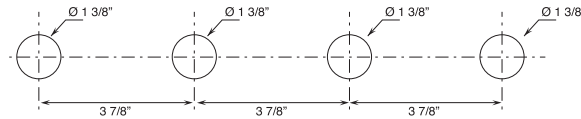

HOLE SIZE FOR DECK-MOUNT MIXERS:

- Three-hole washbasin mixers

- Four-hole kitchen mixer

Three hole mixers are supplied with 1/4 turn ceramic disk cartridges.
The right (Hot) handle turns counterclockwise, the left (Cold) turns clockwise.