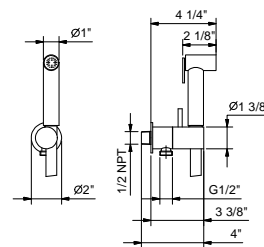

8486U

Double-function hydrobrush

- For toilet cleaning
- For personal care if used with a shower mixer
- Water plug with shower holder
- Stop valve
- Round backplate
- 47 1/4" Vinyl hose
- 1/2" NPT male connection
- 1.70 GPM @ 60 psi

Complete list of available finishes in the Miscellaneous Articles section.

Chrome	91 02 8486U
Matte Black	91 13 8486U
Polished Nickel PVD	91 95 8486U
Matte Gun Metal PVD	91 P5 8486U
Matte British Gold PVD	91 P6 8486U
Matte Copper PVD	91 P9 8486U
Deep Black PVD	91 S1 8486U