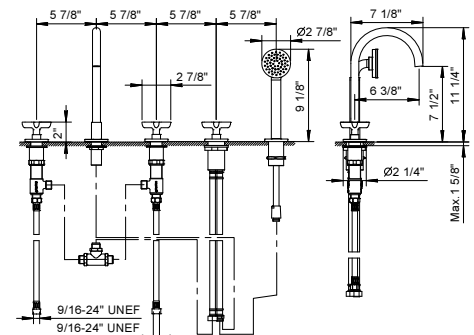

R017AU

Rough

44 00 R017AU

R065U

5-Hole Roman tub set

- 6 3/8" spout projection
- ICONA handshower
- 2-way diverter with turning knob
- 58" metal hose
- 90° ceramic cartridge
- 1/2" inlets
- Flexible supply lines included
- Water flow restricted to 1.8 gpm for handshower
- 6 gpm @ 60 psi