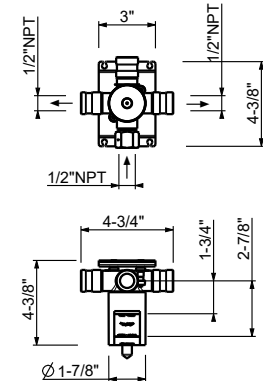

D376AU

Rough

19 00 D376AU