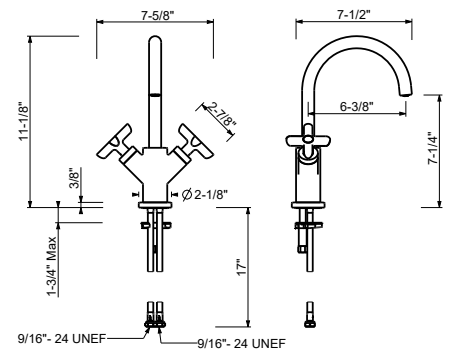

R056WU

Single-hole washbasin mixer

- 6 3/8" spout projection
- Flexible supply lines included
- Water flow restricted to 1.2 gpm

Drain not included, please select W095U or W097U in the Miscellaneous Articles section.

Chrome	53 02 R056WU
Matte Black	53 13 R056WU
Polished Nickel PVD	53 95 R056WU
Matte Gun Metal PVD	53 P5 R056WU
Matte British Gold PVD	53 P6 R056WU
Matte Copper PVD	53 P9 R056WU
Deep Black PVD	53 S1 R056WU