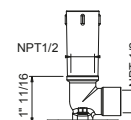

9237U

18" Ceiling-mount shower arm

- Round escutcheon
- 1/2" NPT male connection

Chrome	86 02 9237U
Matte Black	86 13 9237U
Polished Nickel PVD	86 95 9237U
Matte Gun Metal PVD	86 P5 9237U
Matte British Gold PVD	86 P6 9237U
Matte Copper PVD	86 P9 9237U
Deep Black PVD	86 S1 9237U
Pure Brass PVD	86 Q7 9237U
Raw Metal PVD	86 Q8 9237U

OPTIONAL: Built-in part

W046U	91 00 W046U