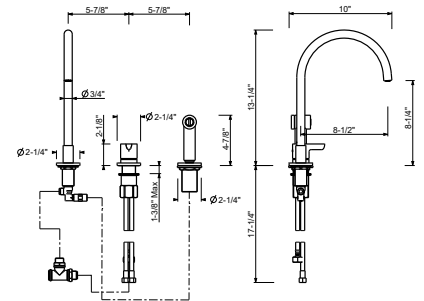

KITCHEN : traditional cartridge

R551U

Three-hole kitchen mixer

- 8 1/2" spout projection
- Swivel spout
- Side spray with on/off button
- Flexible supply lines included
- Traditional cartridge
- Water flow restricted to 1.8 gpm

Chrome	53 02 R551U
Matte Black	53 13 R551U
Polished Nickel PVD	53 95 R551U
Matte Gun Metal PVD	53 P5 R551U
Matte British Gold PVD	53 P6 R551U
Matte Copper PVD	53 P9 R551U
Deep Black PVD	53 S1 R551U
Pure Brass PVD	53 Q7 R551U
Raw Metal PVD	53 Q8 R551U