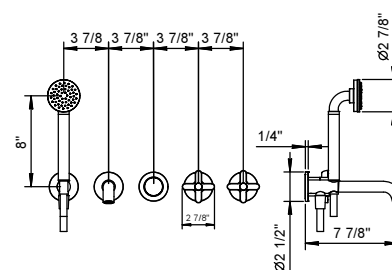

R019BU

Trim

Chrome	53 02 R019BU
Matte Black	53 13 R019BU
Polished Nickel PVD	53 95 R019BU
Matte Gun Metal PVD	53 P5 R019BU
Matte British Gold PVD	53 P6 R019BU
Matte Copper PVD	53 P9 R019BU
Deep Black PVD	53 S1 R019BU
Pure Brass PVD	53 Q7 R019BU
Raw Metal PVD	53 Q8 R019BU