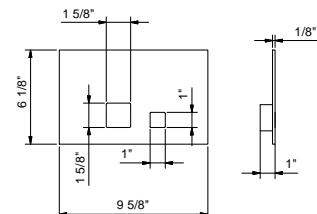

W036U

P-trap

- for washbasin
- 1 1/4" inlet
- 1 1/4" outlet

Complete list of available finishes in the Miscellaneous Articles section.

Chrome	91 02 W036U
Matte Black	91 13 W036U
Polished Nickel PVD	91 95 W036U
Matte Gun Metal PVD	91 P5 W036U
Matte British Gold PVD	91 P6 W036U
Matte Copper PVD	91 P9 W036U
Deep Black PVD	91 S1 W036U
Pure Brass PVD	91 Q7 W036U
Raw Metal PVD	91 Q8 W036U

8402U

Flush actuator plate - Round buttons

- Stainless steel construction
- Projecting push-button controls
- Round push-button controls
- Compatible with GEBERIT models: 111.798.00.1, 111.335.00.5

Complete list of available finishes in the Miscellaneous Articles section.

Polished Stainless steel	91 38 8402U
Matte Black	91 13 8402U
Polished Nickel PVD	91 95 8402U
Matte Gun Metal PVD	91 P5 8402U
Matte British Gold PVD	91 P6 8402U
Matte Copper PVD	91 P9 8402U
Deep Black PVD	91 S1 8402U
Pure Brass PVD	91 Q7 8402U
Raw Metal PVD	91 Q8 8402U

8403U

Flush actuator plate - Square buttons

- Stainless steel construction
- Flush fit controls
- Square push-button controls
- Compatible with GEBERIT models: 111.798.00.1, 111.335.00.5

Complete list of available finishes in the Miscellaneous Articles section.

Polished Stainless steel	91 38 8403U
Matte Black	91 13 8403U
Polished Nickel PVD	91 95 8403U
Matte Gun Metal PVD	91 P5 8403U
Matte British Gold PVD	91 P6 8403U
Matte Copper PVD	91 P9 8403U
Deep Black PVD	91 S1 8403U
Pure Brass PVD	91 Q7 8403U
Raw Metal PVD	91 Q8 8403U