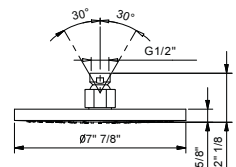

9230U

8" Round showerhead

- Solid brass construction
- Anti-limescale membrane
- Water flow restricted to 2.0 gpm

Compatible with all Fantini wall and ceiling mount shower arms

Chrome	86 02 9230U
Matte Black	86 13 9230U