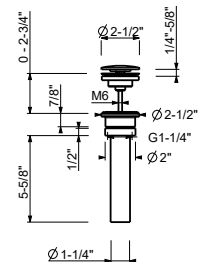

W097U

1 1/4" Universal Free flow drain (always open)

• Compatible for installation on sinks with or without overflow

Complete list of available finishes in the Miscellaneous Articles section.

Chrome	91 02 W097U
Matte Black	91 13 W097U
Polished Nickel PVD	91 95 W097U
Matte Gun Metal PVD	91 P5 W097U
Matte British Gold PVD	91 P6 W097U
Matte Copper PVD	91 P9 W097U
Deep Black PVD	91 S1 W097U
Pure Brass PVD	91 Q7 W097U
Raw Metal PVD	91 Q8 W097U