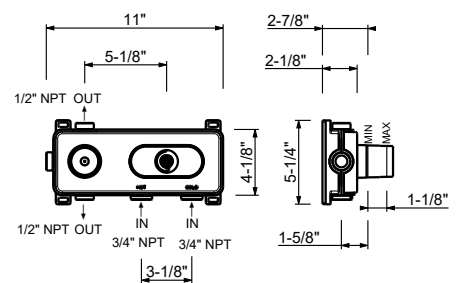

Rough

19 00 D372AU