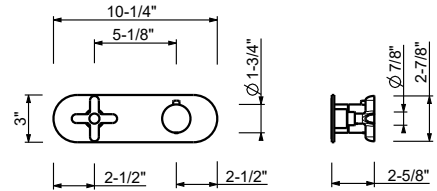

3/4" Thermostatic mixer with 3-way diverter

- Temperature control with safety override button at 100° F
- 3/4" NPT inlets, 1/2" outlets on rough
- Flow rate: 8.7 gpm @ 60 psi (primary outlet)
- Flow rate: 7.4 gpm @ 60 psi (secondary outlet)
- Flow rate: 7.4 gpm @ 60 psi (third outlet)
- Anti-scald mechanism
- Watertight casing for added safety
- Accessible shut-off valves and filters
- For horizontal installation

R772BU

Trim

Chrome	53 02 R772BU
Matte Black	53 13 R772BU
Polished Nickel PVD	53 95 R772BU
Matte Gun Metal PVD	53 P5 R772BU
Matte British Gold PVD	53 P6 R772BU
Matte Copper PVD	53 P9 R772BU
Deep Black PVD	53 S1 R772BU
Pure Brass PVD	53 Q7 R772BU
Raw Metal PVD	53 Q8 R772BU