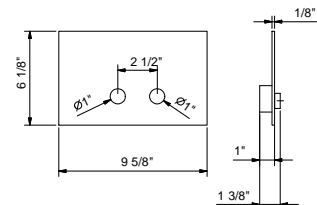

W036U

P-trap

- for washbasin
- 1 1/4" inlet
- 1 1/4" outlet

Complete list of available finishes in the Miscellaneous Articles section.

Chrome	91 02 W036U
Matte Black	91 13 W036U
Polished Nickel PVD	91 95 W036U
Matte Gun Metal PVD	91 P5 W036U
Matte British Gold PVD	91 P6 W036U
Matte Copper PVD	91 P9 W036U
Deep Black PVD	91 S1 W036U
Pure Brass PVD	91 Q7 W036U
Raw Metal PVD	91 Q8 W036U

8402U

Flush actuator plate - Round buttons

- Stainless steel construction
- Projecting push-button controls
- Round push-button controls
- Compatible with GEBERIT models: 111.798.00.1, 111.335.00.5

Complete list of available finishes in the Miscellaneous Articles section.

Polished Stainless steel	91 38 8402U
Matte Black	91 13 8402U
Polished Nickel PVD	91 95 8402U
Matte Gun Metal PVD	91 P5 8402U
Matte British Gold PVD	91 P6 8402U
Matte Copper PVD	91 P9 8402U
Deep Black PVD	91 S1 8402U
Pure Brass PVD	91 Q7 8402U
Raw Metal PVD	91 Q8 8402U

8403U

Flush actuator plate - Square buttons

- Stainless steel construction
- Flush fit controls
- Square push-button controls
- Compatible with GEBERIT models: 111.798.00.1, 111.335.00.5

Complete list of available finishes in the Miscellaneous Articles section.

Polished Stainless steel	91 38 8403U
Matte Black	91 13 8403U
Polished Nickel PVD	91 95 8403U
Matte Gun Metal PVD	91 P5 8403U
Matte British Gold PVD	91 P6 8403U
Matte Copper PVD	91 P9 8403U
Deep Black PVD	91 S1 8403U
Pure Brass PVD	91 Q7 8403U
Raw Metal PVD	91 Q8 8403U