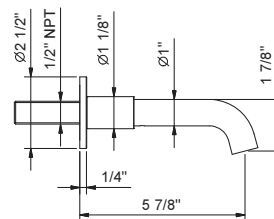

TUB: spouts

8455U

Wall-mount tub spout

- 5 7/8" spout projection
- ICONA CLASSIC
- 1/2" NPT connection
- Max 6.5 gpm @ 60 psi
- Integrated aerator
- Round escutcheon

Chrome	53 02 8455U
Matte Black	53 13 8455U
Polished Nickel PVD	53 95 8455U
Matte Gun Metal PVD	53 P5 8455U
Matte British Gold PVD	53 P6 8455U
Matte Copper PVD	53 P9 8455U
Deep Black PVD	53 S1 8455U
Pure Brass PVD	53 Q7 8455U
Raw Metal PVD	53 Q8 8455U