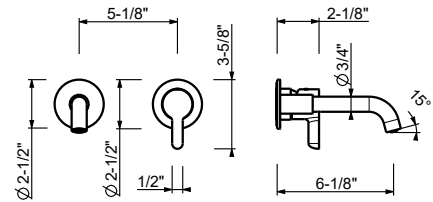

R411BU

Trim

Chrome	53 02 R411BU
Matte Black	53 13 R411BU
Polished Nickel PVD	53 95 R411BU
Matte Gun Metal PVD	53 P5 R411BU
Matte British Gold PVD	53 P6 R411BU
Matte Copper PVD	53 P9 R411BU
Deep Black PVD	53 S1 R411BU
Pure Brass PVD	53 Q7 R411BU
Raw Metal PVD	53 Q8 R411BU