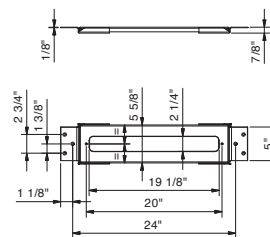

NOTE: To be finished with inspectable cover materials