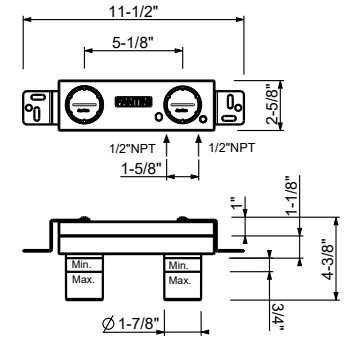

M011AU

Rough

44 00 M011AU