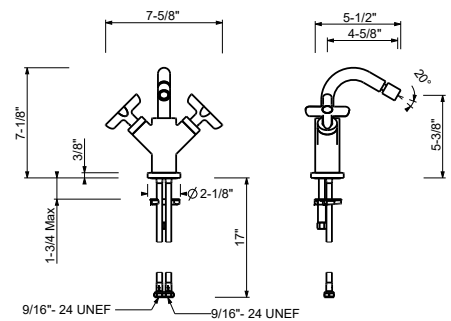

R062WU

Single-hole bidet mixer

- 4 5/8" spout projection
- Adjustable aerator
- Flexible supply lines included
- Water flow restricted to 1.2 gpm

Drain not included, please select W095U or W097U in the Miscellaneous Articles section.

Chrome	53 02 R062WU
Matte Black	53 13 R062WU
Polished Nickel PVD	53 95 R062WU
Matte Gun Metal PVD	53 P5 R062WU
Matte British Gold PVD	53 P6 R062WU
Matte Copper PVD	53 P9 R062WU
Deep Black PVD	53 S1 R062WU