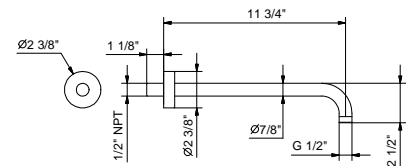

OPTIONAL: Built-in part

W046U	91 00 W046U