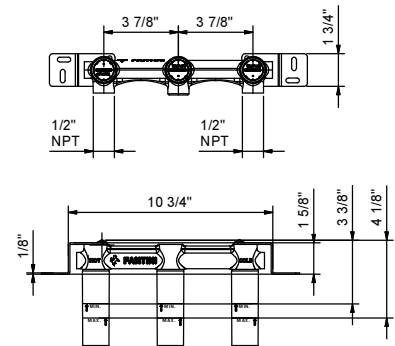

R010AU

Rough

44 00 R010AU