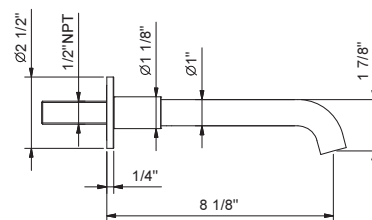

8456U

Wall-mount tub spout

- 7 7/8" spout projection
- ICONA CLASSIC
- 1/2" NPT connection
- Max 6.5 gpm @ 60 psi
- Integrated aerator
- Round backplate

Chrome	53 02 8456U
Matte Black	53 13 8456U
Polished Nickel PVD	53 95 8456U
Matte Gun Metal PVD	53 P5 8456U
Matte British Gold PVD	53 P6 8456U
Matte Copper PVD	53 P9 8456U
Deep Black PVD	53 S1 8456U
Pure Brass PVD	53 Q7 8456U
Raw Metal PVD	53 Q8 8456U