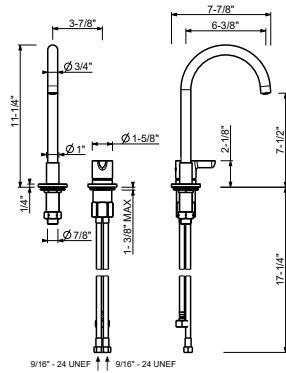

R504WU

Two-hole washbasin mixer with single-control

- 6 3/8" spout projection
- Flexible supply lines included
- Water flow restricted to 1.2 gpm

Drain not included, please select W095U or W097U in the Miscellaneous Articles section.

Chrome	53 02 R504WU
Matte Black	53 13 R504WU
Polished Nickel PVD	53 95 R504WU
Matte Gun Metal PVD	53 P5 R504WU
Matte British Gold PVD	53 P6 R504WU
Matte Copper PVD	53 P9 R504WU
Deep Black PVD	53 S1 R504WU
Pure Brass PVD	53 Q7 R504WU
Raw Metal PVD	53 Q8 R504WU