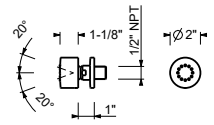

9248U

Wall-mount round adjustable body spray

- 1/2" NPT male connection
- Anti-limescale membrane
- Water flow restricted to 2.2 gpm

Chrome	86 02 9248U
Matte Black	86 13 9248U
Polished Nickel PVD	86 95 9248U
Matte Gun Metal PVD	86 P5 9248U
Matte British Gold PVD	86 P6 9248U
Matte Copper PVD	86 P9 9248U
Deep Black PVD	86 S1 9248U