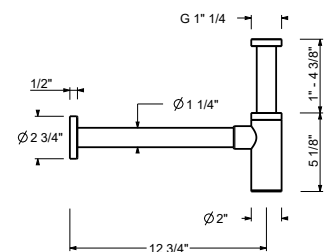

9234

Bottle Trap

• for washbasin
• 1 1/4" inlet
• 1 1/4" outlet

Complete list of available finishes in the Miscellaneous Articles section.

Chrome	91 02 9234
Matte Black	91 13 9234
Polished Nickel PVD	91 95 9234
Matte Gun Metal PVD	91 P5 9234
Matte British Gold PVD	91 P6 9234
Matte Copper PVD	91 P9 9234
Deep Black PVD	91 S1 9234
Pure Brass PVD	91 Q7 9234
Raw Metal PVD	91 Q8 9234