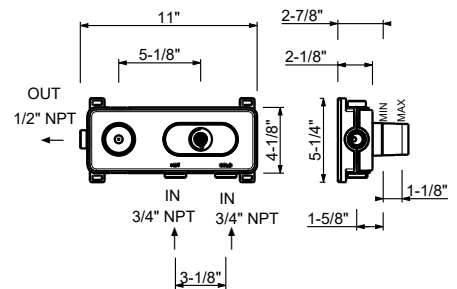

Rough

19 00 D331AU