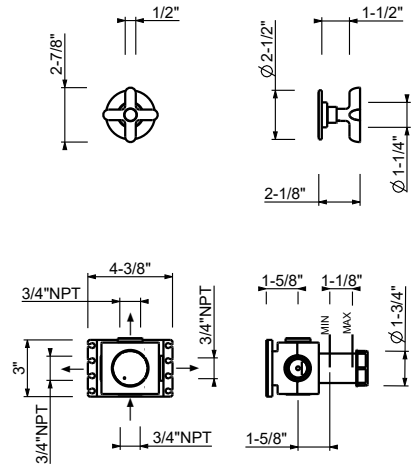

D391AU

Rough

19 00 D391AU

W213U

OPTIONAL - Easy Fix System

- Includes backplate and connections
- Suitable for vertical and horizontal installation
- Only compatible with D400AU and D391AU
- **1 outlet:** D400AU + D391AU
- **2 outlets:** D400AU + (2) D391AU