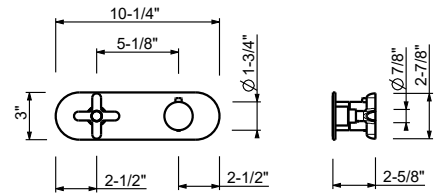

3/4" Thermostatic mixer with integrated volume control

- Temperature control with safety override button at 100° F
- 3/4" NPT inlets, 1/2" outlet on rough
- Flow rate: 15.3 gpm @ 60 psi
- Anti-scald mechanism
- Watertight casing for added safety
- Accessible shut-off valves and filters
- For horizontal installation

R772BU

Trim

Chrome	53 02 R772BU
Matte Black	53 13 R772BU
Polished Nickel PVD	53 95 R772BU
Matte Gun Metal PVD	53 P5 R772BU
Matte British Gold PVD	53 P6 R772BU
Matte Copper PVD	53 P9 R772BU
Deep Black PVD	53 S1 R772BU
Pure Brass PVD	53 Q7 R772BU
Raw Metal PVD	53 Q8 R772BU