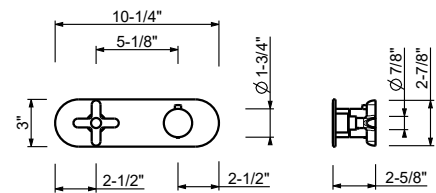

Trim

Chrome	53 02 R772BU
Matte Black	53 13 R772BU
Polished Nickel PVD	53 95 R772BU
Matte Gun Metal PVD	53 P5 R772BU
Matte British Gold PVD	53 P6 R772BU
Matte Copper PVD	53 P9 R772BU
Deep Black PVD	53 S1 R772BU
Pure Brass PVD	53 Q7 R772BU
Raw Metal PVD	53 Q8 R772BU