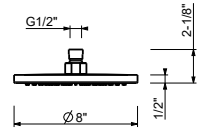

8136U

8" Round showerhead

- Solid brass construction
- Anti-limescale membrane
- Water flow restricted to 2.0 gpm

Compatible with all Fantini wall and ceiling mount shower arms

Chrome	86 02 8136U
Matte Black	86 13 8136U
Polished Nickel PVD	86 95 8136U
Matte Gun Metal PVD	86 P5 8136U
Matte British Gold PVD	86 P6 8136U
Matte Copper PVD	86 P9 8136U
Deep Black PVD	86 S1 8136U
Pure Brass PVD	86 Q7 8136U
Raw Metal PVD	86 Q8 8136U