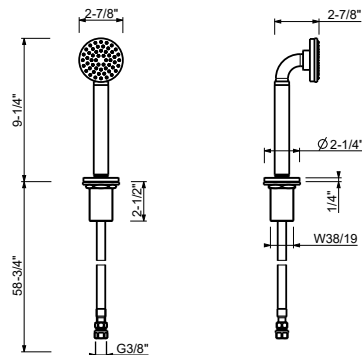

R080AU

Rough

44 00 R080AU

Z350U

Deck-mount ICONA handshower set

- ICONA handshower
- 58" metal hose
- Water flow restricted to 1.8 gpm

Chrome	53 02 Z350U
Matte Black	53 13 Z350U
Polished Nickel PVD	53 95 Z350U
Matte Gun Metal PVD	53 P5 Z350U
Matte British Gold PVD	53 P6 Z350U
Matte Copper PVD	53 P9 Z350U
Deep Black PVD	53 S1 Z350U
Pure Brass PVD	53 Q7 Z350U
Raw Metal PVD	53 Q8 Z350U

TUB: spouts

8455U

Wall-mount tub spout

- 5 7/8" spout projection
- ICONA CLASSIC
- 1/2" NPT connection
- Max 6.5 gpm @ 60 psi
- Integrated aerator
- Round escutcheon

Chrome	53 02 8455U
Matte Black	53 13 8455U
Polished Nickel PVD	53 95 8455U
Matte Gun Metal PVD	53 P5 8455U
Matte British Gold PVD	53 P6 8455U
Matte Copper PVD	53 P9 8455U
Deep Black PVD	53 S1 8455U
Pure Brass PVD	53 Q7 8455U
Raw Metal PVD	53 Q8 8455U