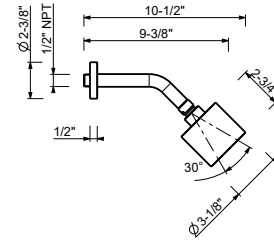

8147U

Wall-mount adjustable showerhead

- Anti-limescale membrane
- Round escutcheon
- Water flow restricted to 2.0 gpm

Compatible with all Fantini wall and ceiling mount shower arms

Chrome	86 02 8147U
Matte Black	86 13 8147U
Polished Nickel PVD	86 95 8147U
Matte Gun Metal PVD	86 P5 8147U
Matte British Gold PVD	86 P6 8147U
Matte Copper PVD	86 P9 8147U
Deep Black PVD	86 S1 8147U
Pure Brass PVD	86 Q7 8147U
Raw Metal PVD	86 Q8 8147U

8147UC

Wall-mount adjustable showerhead - Restricted to 1.8 gpm

- Anti-limescale membrane
- Round escutcheon
- Water flow restricted to 1.8 gpm
- 1/2" connection

Compatible with all Fantini wall and ceiling mount shower arms