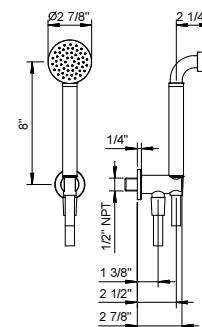

R043U

Wall-mount handshower set

- ICONA handshower with anti-siphon check valve
- Anti-limescale membrane
- 58" PVC hose
- Water outlet with holder
- Round escutcheon
- 1/2" NPT male connection
- Water flow restricted to 1.8 gpm

Chrome	53 02 R043U
Matte Black	53 13 R043U
Polished Nickel PVD	53 95 R043U
Matte Gun Metal PVD	53 P5 R043U
Matte British Gold PVD	53 P6 R043U
Matte Copper PVD	53 P9 R043U
Deep Black PVD	53 S1 R043U
Pure Brass PVD	53 Q7 R043U
Raw Metal PVD	53 Q8 R043U