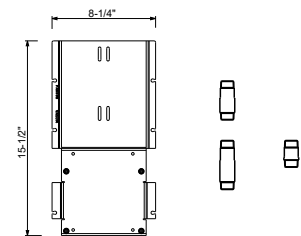

D391AU

Rough

19 00 D391AU

W213U

OPTIONAL - Easy Fix System

- Includes backplate and connections
- Suitable for vertical and horizontal installation
- Only compatible with D400AU and D391AU
- **1 outlet:** D400AU + D391AU
- **2 outlets:** D400AU + (2) D391AU