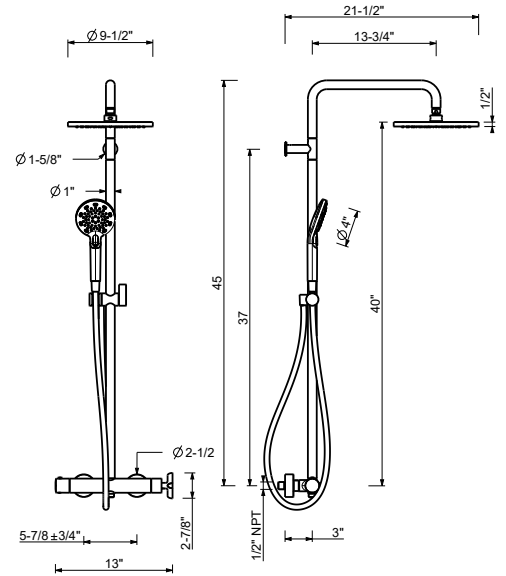

The Icona Deco handles feature decorative caps matching the finish of the fixture, with the exception of the **Polished Nickel PVD (95)** version, where the decorative caps are always supplied in **Matte White (29)**. Washbasin and bidet mixers are **restricted to 1.2 gpm**.

HOLE SIZE FOR DECK-MOUNT MIXERS:

- Three-hole washbasin mixers

- Four-hole kitchen mixer

Three hole mixers are supplied with 1/4 turn ceramic disk cartridges.
The right (Hot) handle turns counterclockwise, the left (Cold) turns clockwise.

R776BU+D376AU
diverter
2 outlets

R776BU+D377AU
diverter
3 outlets

External thermostatic shower column

.1/2" inlets

R429U
2-way
diverter

R429U

External thermostatic shower column

- 2-way diverter with turning knob
- Thermostatic mixer with safety override button at 100° F
- 1/2" inlets
- Adjustable handshower holder on slidebar
- 58" vinyl hose
- Triple function handshower
- FIT handshower supplied with the following finishes: P9, S1
- 9 1/2" round showerhead
- 8" showerhead supplied with the following finishes: P9, S1
- Showerhead restricted to 2.5 gpm
- Handshower restricted to 1.8 gpm