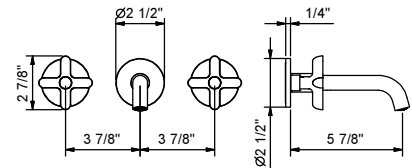

R010BU

Trim

Chrome	53 02 R010BU
Matte Black	53 13 R010BU
Polished Nickel PVD	53 95 R010BU
Matte Gun Metal PVD	53 P5 R010BU
Matte British Gold PVD	53 P6 R010BU
Matte Copper PVD	53 P9 R010BU
Deep Black PVD	53 S1 R010BU
Pure Brass PVD	53 Q7 R010BU
Raw Metal PVD	53 Q8 R010BU