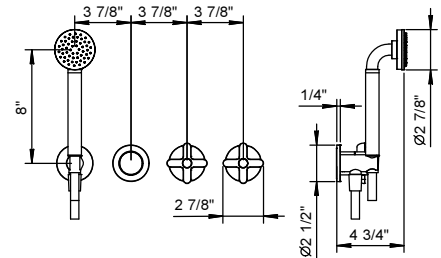

Wall-mount tub filler

- Without spout
- ICONA handshower
- 2-way diverter with turning knob
- Water plug with shower holder
- Water flow restricted to 1.8 gpm for handshower

R017BU

Trim

Chrome	53 02 R017BU
Matte Black	53 13 R017BU
Polished Nickel PVD	53 95 R017BU
Matte Gun Metal PVD	53 P5 R017BU
Matte British Gold PVD	53 P6 R017BU
Matte Copper PVD	53 P9 R017BU
Deep Black PVD	53 S1 R017BU
Pure Brass PVD	53 Q7 R017BU
Raw Metal PVD	53 Q8 R017BU