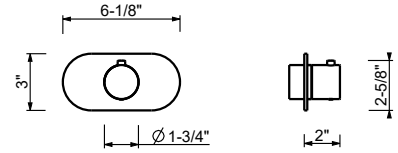

3/4" Thermostatic shower mixer without volume control

- Temperature control with safety override button at 100° F
- 3/4" NPT inlets and outlet on rough
- Flow rate: 16.9 gpm @ 60 psi
- Anti-scald mechanism
- Watertight casing for added safety
- Accessible shut-off valves and filters
- Compatible with Easy Fix art. # W213U and W214U

To be used with volume control(s) or diverter(s):

- **volume control art. # R791BU+D391AU**
- **2-way diverter art. # R776BU+D376AU**
- **3-way diverter art. # R776BU+D377AU**

R700BU

Trim

Chrome	87 02 R700BU
Matte Black	87 13 R700BU
Polished Nickel PVD	87 95 R700BU
Matte Gun Metal PVD	87 P5 R700BU
Matte British Gold PVD	87 P6 R700BU
Matte Copper PVD	87 P9 R700BU
Deep Black PVD	87 S1 R700BU
Pure Brass PVD	87 Q7 R700BU
Raw Metal PVD	87 Q8 R700BU

D400AU

Rough

19 00 D400AU