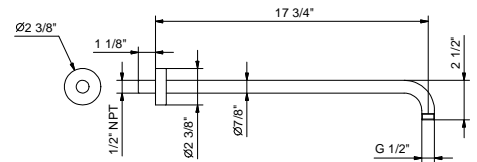

OPTIONAL: Built-in part

W046U	91 00 W046U
-------	-------------

8028U

17 3/4" Wall-mount shower arm

- Round escutcheon
- Curved angle
- 1/2" NPT male connection

Chrome	86 02 8028U
Matte Black	86 13 8028U
Polished Nickel PVD	86 95 8028U
Matte Gun Metal PVD	86 P5 8028U
Matte British Gold PVD	86 P6 8028U
Matte Copper PVD	86 P9 8028U
Deep Black PVD	86 S1 8028U
Pure Brass PVD	86 Q7 8028U
Raw Metal PVD	86 Q8 8028U