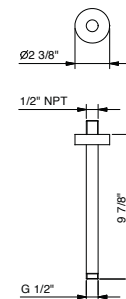

OPTIONAL: Built-in part

W046U	91 00 W046U
-------	-------------

9236U

10" Ceiling-mount shower arm

- Round escutcheon
- 1/2" NPT male connection

Chrome	86 02 9236U
Matte Black	86 13 9236U
Polished Nickel PVD	86 95 9236U
Matte Gun Metal PVD	86 P5 9236U
Matte British Gold PVD	86 P6 9236U
Matte Copper PVD	86 P9 9236U
Deep Black PVD	86 S1 9236U
Pure Brass PVD	86 Q7 9236U
Raw Metal PVD	86 Q8 9236U