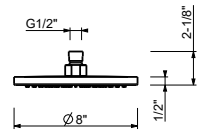

8136UC

8" Round showerhead - Restricted to 1.8 gpm

- Solid brass construction
- Anti-limescale membrane
- Water flow restricted to 1.8 gpm

Compatible with all Fantini wall and ceiling mount shower arms

Chrome	86 02 8136UC
Matte Black	86 13 8136UC
Polished Nickel PVD	86 95 8136UC
Matte Gun Metal PVD	86 P5 8136UC
Matte British Gold PVD	86 P6 8136UC
Matte Copper PVD	86 P9 8136UC
Deep Black PVD	86 S1 8136UC
Pure Brass PVD	86 Q7 8136UC
Raw Metal PVD	86 Q8 8136UC