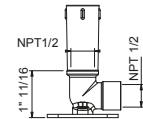

OPTIONAL: Built-in part

W046U	91 00 W046U