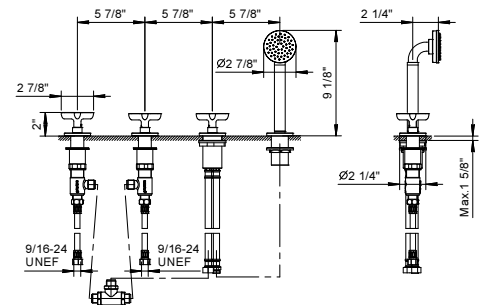

R067U

4-Hole Roman tub set

- Without spout
- ICONA handshower
- 2-way diverter with turning knob
- 58" metal hose
- 90° ceramic cartridge
- 1/2" NPT inlets
- Flexible supply lines included
- Water flow restricted to 1.8 gpm for handshower

Chrome	53 02 R067U
Matte Black	53 13 R067U
Polished Nickel PVD	53 95 R067U
Matte Gun Metal PVD	53 P5 R067U
Matte British Gold PVD	53 P6 R067U
Matte Copper PVD	53 P9 R067U
Deep Black PVD	53 S1 R067U
Pure Brass PVD	53 Q7 R067U
Raw Metal PVD	53 Q8 R067U

Floor-mount single-control tub filler

- 7 7/8" spout projection
- Single control handle for flow and temperature
- ICONA handshower
- Handshower holder
- 58" PVC hose
- 1/2" inlets
- 6.84 GPM @ 60 psi

R080BU

Trim

Chrome	53 02 R080BU
Matte Black	53 13 R080BU
Polished Nickel PVD	53 95 R080BU
Matte Gun Metal PVD	53 P5 R080BU
Matte British Gold PVD	53 P6 R080BU
Matte Copper PVD	53 P9 R080BU
Deep Black PVD	53 S1 R080BU
Pure Brass PVD	53 Q7 R080BU
Raw Metal PVD	53 Q8 R080BU