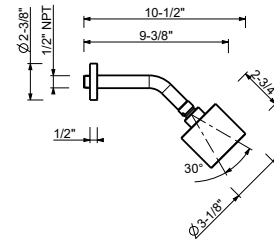

Chrome	86 02 8147UC
Matte Black	86 13 8147UC
Polished Nickel PVD	86 95 8147UC
Matte Gun Metal PVD	86 P5 8147UC
Matte British Gold PVD	86 P6 8147UC
Matte Copper PVD	86 P9 8147UC
Deep Black PVD	86 S1 8147UC
Pure Brass PVD	86 Q7 8147UC
Raw Metal PVD	86 Q8 8147UC

8027U

11 3/4" Wall-mount shower arm

- Round escutcheon
- Curved angle
- 1/2" NPT male connection

Chrome	86 02 8027U
Matte Black	86 13 8027U
Polished Nickel PVD	86 95 8027U
Matte Gun Metal PVD	86 P5 8027U
Matte British Gold PVD	86 P6 8027U
Matte Copper PVD	86 P9 8027U
Deep Black PVD	86 S1 8027U
Pure Brass PVD	86 Q7 8027U
Raw Metal PVD	86 Q8 8027U