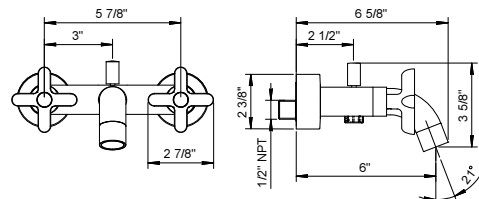

- ICONA handshower
- 6" spout projection
- 2-way automatic diverter
- Handshower holder
- Water flow restricted to 1.8 gpm for handshower
- 5.5 gpm @ 60 psi

Chrome	53 02 R015U
Matte Black	53 13 R015U
Polished Nickel PVD	53 95 R015U
Matte Gun Metal PVD	53 P5 R015U
Matte British Gold PVD	53 P6 R015U
Matte Copper PVD	53 P9 R015U
Deep Black PVD	53 S1 R015U