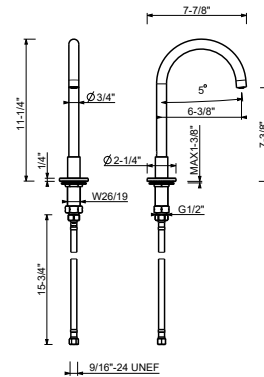

M011AU

Rough

44 00 M011AU

WASHBASIN : spouts

Z347U

Deck-mount washbasin spout

- 6 3/8" spout projection
- 11 1/4" spout height
- 1/2" NPT inlet
- Water flow restricted to 1.2 gpm

Chrome	53 02 Z347U
Matte Black	53 13 Z347U
Polished Nickel PVD	53 95 Z347U
Matte Gun Metal PVD	53 P5 Z347U
Matte British Gold PVD	53 P6 Z347U
Matte Copper PVD	53 P9 Z347U
Deep Black PVD	53 S1 Z347U
Pure Brass PVD	53 Q7 Z347U
Raw Metal PVD	53 Q8 Z347U