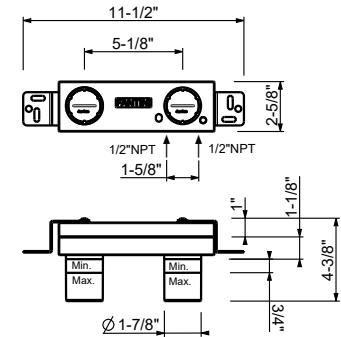

M011AU

Rough

44 00 M011AU