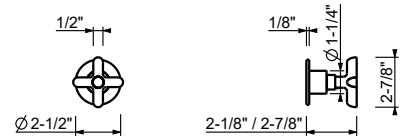

3-Way diverter with integrated volume control

- For remote installation
- 1/2" NPT inlets and outlets
- Accessible shut-off valves and filters
- Round backplate
- Flow rate: 8.7 gpm @ 60 psi (primary outlet)
- Flow rate: 7.4 gpm @ 60 psi (secondary outlet)
- Flow rate: 7.4 gpm @ 60 psi (third outlet)

To be used with thermostatic mixer R700BU+D400AU

R776BU

Trim

Chrome	53 02 R776BU
Matte Black	53 13 R776BU
Polished Nickel PVD	53 95 R776BU
Matte Gun Metal PVD	53 P5 R776BU
Matte British Gold PVD	53 P6 R776BU
Matte Copper PVD	53 P9 R776BU
Deep Black PVD	53 S1 R776BU
Pure Brass PVD	53 Q7 R776BU
Raw Metal PVD	53 Q8 R776BU