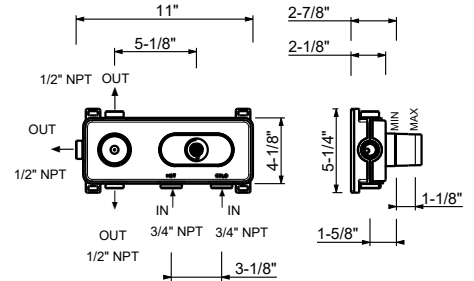

D373AU

Rough

19 00 D373AU