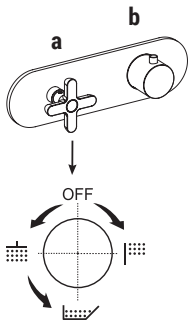

OPERATION EXAMPLE:

R772BU + D373AU

- a) **rotating diverter with volume control:** from the OFF position, the first function is activated by rotating the knob clockwise, volume increases progressively. The second and third are activated in sequence turning the handle counterclockwise.
- b) **temperature control** with safety override button at 100° F.

Base materials:

BRASS

Finish:

- 02 Chrome
- 13 Matte Black (RAL 9005)
- 92 Brushed Nickel PVD
- 95 Polished Nickel PVD
- P5 Matte Gun Metal PVD
- P6 Matte British Gold PVD
- P9 Matte Copper PVD
- S1 Deep Black PVD
- Q7 Pure Brass PVD
- Q8 Raw Metal PVD

* For spare parts, accessories, miscellaneous items and extensions please refer to the dedicated sections