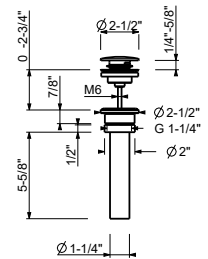

W095U

1 1/4" Universal Push-up drain

• Compatible for installation on sinks with or without overflow

Complete list of available finishes in the Miscellaneous Articles section.

Chrome	91 02 W095U
Matte Black	91 13 W095U
Polished Nickel PVD	91 95 W095U
Matte Gun Metal PVD	91 P5 W095U
Matte British Gold PVD	91 P6 W095U
Matte Copper PVD	91 P9 W095U
Deep Black PVD	91 S1 W095U
Pure Brass PVD	91 Q7 W095U
Raw Metal PVD	91 Q8 W095U