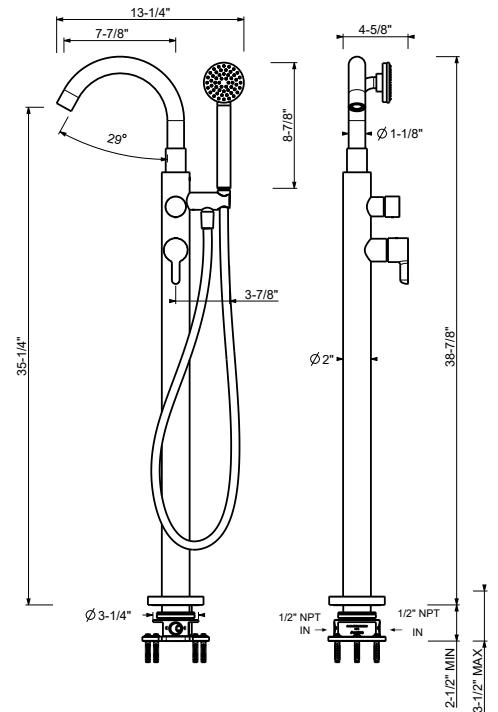

R080AU

Rough

44 00 R080AU