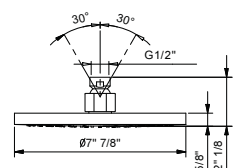

9230UC

8" Round showerhead - Restricted to 1.8 gpm

- Solid brass construction
- Anti-limescale membrane
- Water flow restricted to 1.8 gpm

Compatible with all Fantini wall and ceiling mount shower arms

Chrome	86 02 9230UC
Matte Black	86 13 9230UC