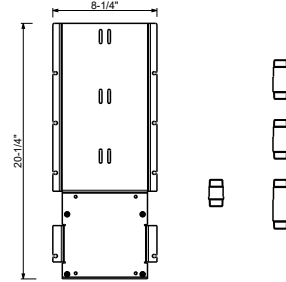

EXAMPLE OF CONFIGURATION - 1 OUTLET

EXAMPLE OF CONFIGURATION - 2 OUTLETS

91 00 W213U

W214U

OPTIONAL - Easy Fix System

- Includes backplate and connections
- Suitable for vertical and horizontal installation
- **3 outlets:** D400AU + (3) D391AU