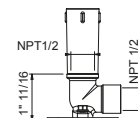

OPTIONAL: Built-in part

W046U	91 00 W046U