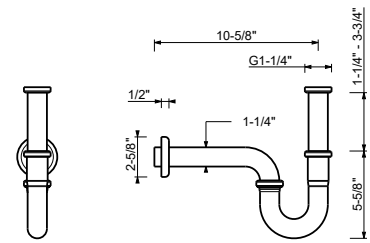

8402U

Flush actuator plate - Round buttons

- Stainless steel construction
- Projecting push-button controls
- Round push-button controls
- Compatible with GEBERIT models: 111.798.00.1, 111.335.00.5

Complete list of available finishes in the Miscellaneous Articles section.