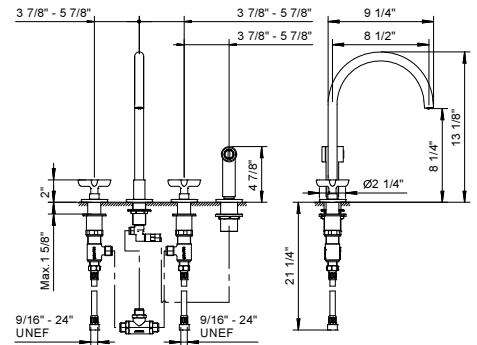

R051U

Four-hole kitchen mixer

- 8 1/2" spout projection
- Swivel spout
- Side spray with on/off button
- 1/4 turn ceramic disc cartridge
- Flexible supply lines included
- Water flow restricted to 1.8 gpm

Chrome	53 02 R051U
Matte Black	53 13 R051U
Polished Nickel PVD	53 95 R051U
Matte Gun Metal PVD	53 P5 R051U
Matte British Gold PVD	53 P6 R051U
Matte Copper PVD	53 P9 R051U
Deep Black PVD	53 S1 R051U
Pure Brass PVD	53 Q7 R051U
Raw Metal PVD	53 Q8 R051U