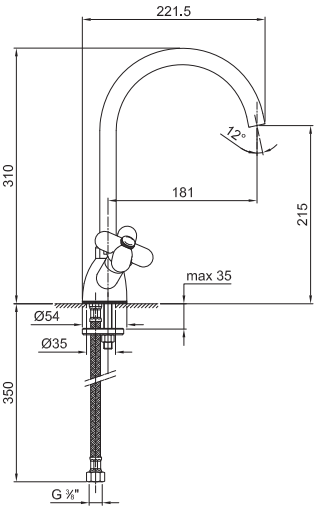

Art. 0550F

Single-hole sink mixer

- spout projection 18 cm
- handles
- turning spout
- flow restrictor 8 l/min at 3 bar
- flexible supply lines
- WITHOUT WASTE

Finishes:

- Matt Black** 60 13 0550F
- Matt White** 60 29 0550F
- Red - Chrome** 60 06 0550F02
- RAL Colour on request** 60 _ 0550F

8 l/min aerator

Pressure (bar)	flow rate (l/min)
0,5	2,5
1	6
2	8,5
3	8,2
4	8,2

Project:

Room:

Date:

Comments:

Certifications/Awards: