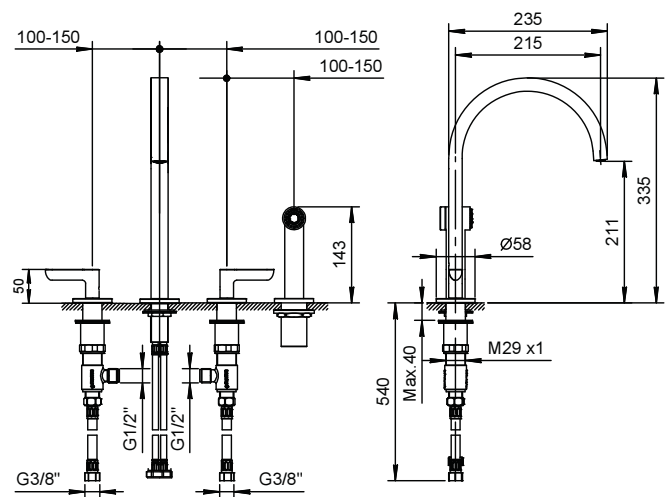

Comments:

Certifications/Awards: