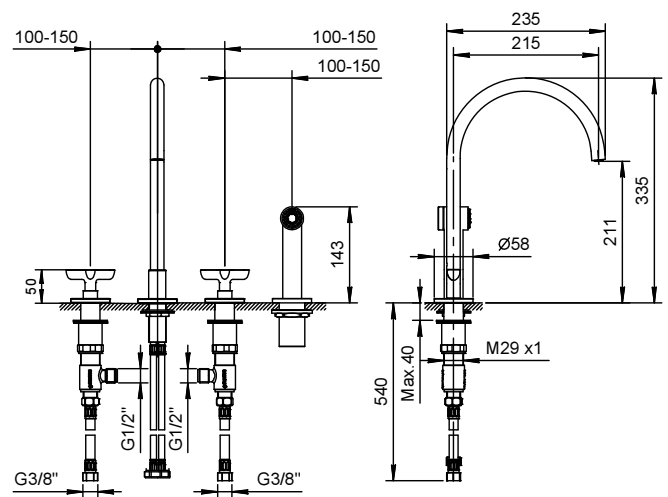

Comments:

Certifications/Awards:

lead∅free