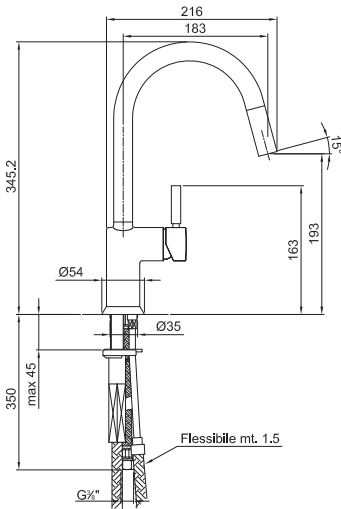

Art. 1852F

Single-hole sink mixer

- spout projection 18,5 cm
- handle
- turning spout
- one jet pull-out handshower
- flow restrictor 8 l/min at 3 bar
- flexible supply lines
- WITHOUT WASTE

Finishes:

Chrome 42 02 1852F

Project:

Room:

Date:

Comments:

8 l/min aerator

Pressure (bar)	flow rate (l/min)
0,5	2,5
1	6
2	8,5
3	8,2
4	8,2

Certifications/Awards: