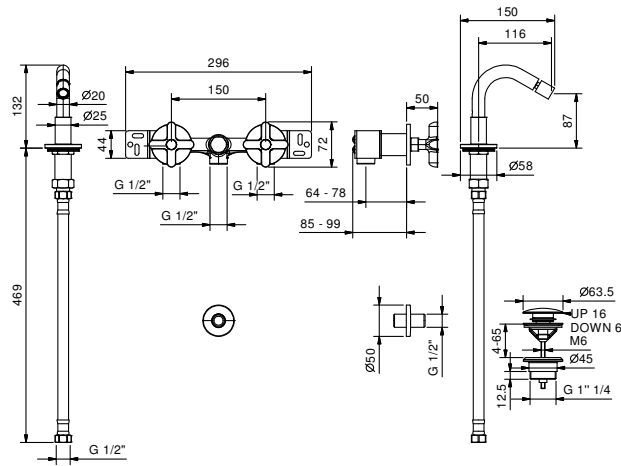

ICONA CLASSIC

ART. R911B+R011A Single-hole bidet mixer

• articulated aerator

Pressure(bar)	Flow rate (l/min)
0.5	2.35
1	3.82
2	5.09
3	5.1
4	5.38