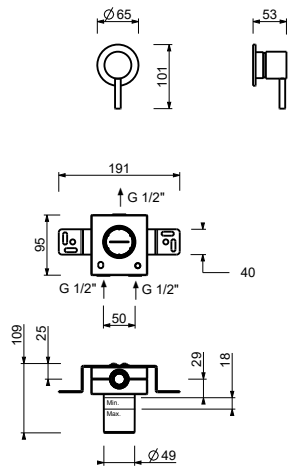

NOSTROMO

ART. E863B+M063A
Built-in shower mixer

Way number 1

Pressure(bar)	Flow rate (l/min)
0.5	8.31
1	13.58
2	18.83
3	23.86
4	27.6