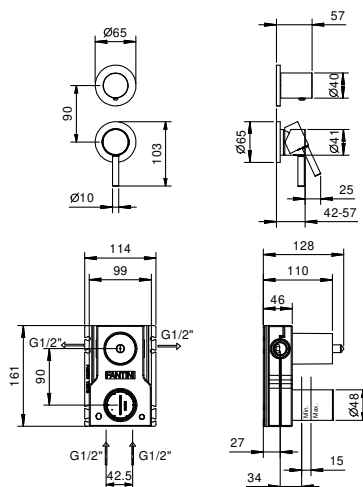

NOSTROMO

ART. G481B+M585A
Built-in shower mixer

Way number 1

Pressure(bar)	Flow rate (l/min)
0.5	8.44
1	11.87
2	16.79
3	20.5
4	23.76

Way number 2

Pressure(bar)	Flow rate (l/min)
0.5	7.45
1	10.47
2	14.59
3	17.9
4	20.7