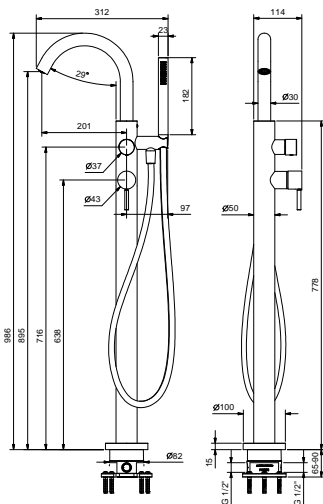

ART. E880B+R080A
Floor-mount bathtub mixer

• **Integrated aerator**

Pressure(bar)	Flow rate (l/min)
0.5	8.66
1	12.6
2	18.12
3	22.34
4	25.93

• **handshower**

Pressure(bar)	Flow rate (l/min)
0.5	4.16
1	5.85
2	8.15
3	9.25
4	8.52