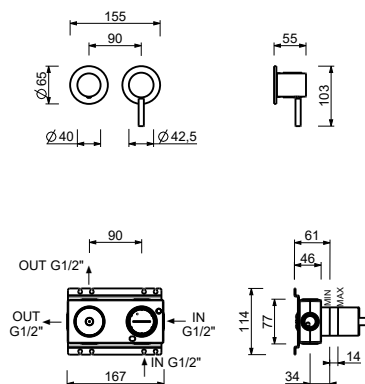

ART. G481B+M685A
Built-in shower mixer

Way number 1

Pressure(bar)	Flow rate (l/min)
0.5	8.44
1	11.7
2	16.47
3	20.34
4	23.43

Way number 2

Pressure(bar)	Flow rate (l/min)
0.5	7.45
1	10.47
2	14.59
3	17.9
4	20.7