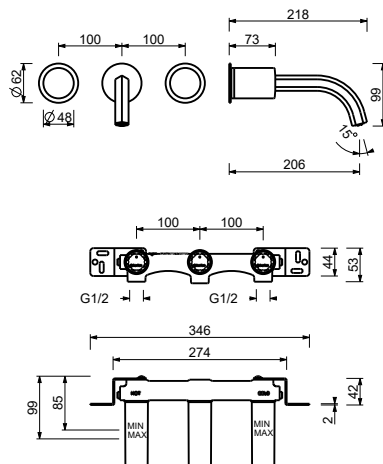

ART. S713SB+R010A
Wall-mount washbasin mixer

• **Integrated aerator**

Pressure(bar)	Flow rate (l/min)
0.5	3.46
1	4.62
2	5.58
3	5.53
4	5.64