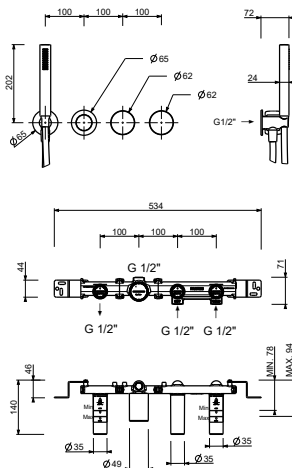

ART. S717SB+N017A

Built-in bathtub mixer

- without handles
- without spout
- 2-way diverter with turning knob
- VENEZIA handshower
- water plug with showerholder
- brass hose 150 cm
- brass hose 140 cm in PVD options
- 90° ceramic cartridge
- 1/2" inlets

NOTE: handles to be ordered separately, pls. refer to the "Handles" section

Date _____

Project/Comments: _____

External piece

- | | |
|--|--------------|
| <input type="checkbox"/> Chrome | 29 02 S717SB |
| <input type="checkbox"/> Polished Nickel PVD | 29 95 S717SB |
| <input type="checkbox"/> Matt Gun Metal PVD | 29 P5 S717SB |
| <input type="checkbox"/> Matt British Gold PVD | 29 P6 S717SB |
| <input type="checkbox"/> Matt Copper PVD | 29 P9 S717SB |
| <input type="checkbox"/> Golden Look PVD | 29 S9 S717SB |

Built-in piece

- | | |
|--------------------------|-------------|
| <input type="checkbox"/> | 44 00 N017A |
|--------------------------|-------------|

TOTAL PRICE

- | | |
|--|--------------|
| <input type="checkbox"/> Chrome | 29 02 S717SB |
| <input type="checkbox"/> Polished Nickel PVD | 29 95 S717SB |
| <input type="checkbox"/> Matt Gun Metal PVD | 29 P5 S717SB |
| <input type="checkbox"/> Matt British Gold PVD | 29 P6 S717SB |
| <input type="checkbox"/> Matt Copper PVD | 29 P9 S717SB |
| <input type="checkbox"/> Golden Look PVD | 29 S9 S717SB |

ART. S717SB+N017A
Built-in bathtub mixer

• **Integrated aerator**

Pressure(bar)	Flow rate (l/min)
0.5	8.65
1	13.51
2	18.76
3	23.12
4	26.86

• **handshower**

Pressure(bar)	Flow rate (l/min)
0.5	4.05
1	5.79
2	7.83
3	8.64
4	8.25