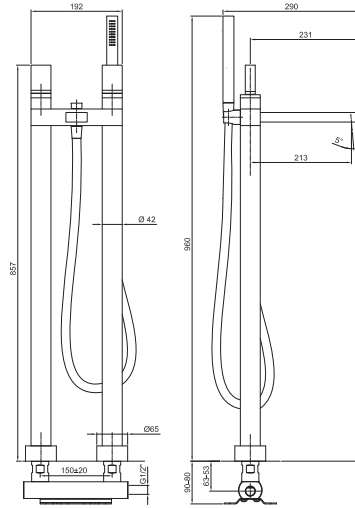

ART. N580SB+1680A

Floor-mount bathtub mixer - VENEZIA IN

- spout projection 21,5 cm
- without handles
- 2-way diverter with pushing button
- FIT handshower
- handshower holder
- brass hose 150 cm
- brass hose 140 cm in PVD options
- 90° ceramic cartridge
- 1/2" inlets
- on foot

Built-in piece

- | | |
|--------------------------|-------------|
| <input type="checkbox"/> | 19 00 1680A |
|--------------------------|-------------|

TOTAL PRICE

- | | |
|--|--------------|
| <input type="checkbox"/> Chrome | 29 02 N580SB |
| <input type="checkbox"/> Polished Nickel PVD | 29 95 N580SB |
| <input type="checkbox"/> Matt Gun Metal PVD | 29 P5 N580SB |
| <input type="checkbox"/> Matt British Gold PVD | 29 P6 N580SB |
| <input type="checkbox"/> Matt Copper PVD | 29 P9 N580SB |
| <input type="checkbox"/> Golden Look PVD | 29 S9 N580SB |

ART. N580SB+1680A

Floor-mount bathtub mixer - VENEZIA IN

• Integrated aerator

Pressure(bar)	Flow rate (l/min)
0.5	9.1
1	13
2	18
3	22
4	26

• handshower

Pressure(bar)	Flow rate (l/min)
0.5	4.05
1	5.79
2	7.83
3	8.64
4	8.25