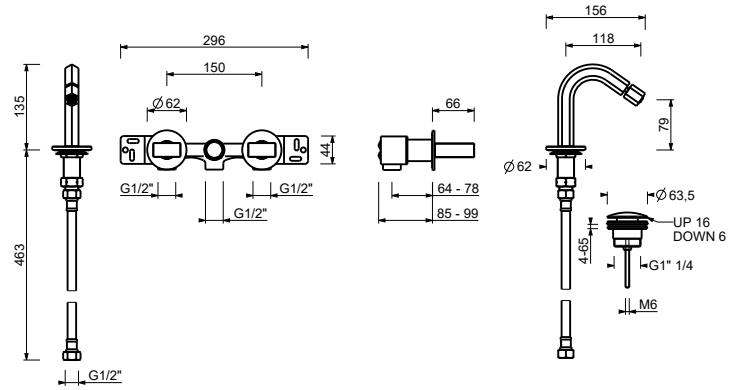

### Single-hole bidet mixer

- spout projection 12 cm
- without handles
- wall-mount remote controls
- flow restrictor 5 l/min at 3 bar
- 90° ceramic cartridge
- articulated aerator
- flexible supply lines
- WITH pop-up WASTE

#### Built-in piece

- |                          |             |
|--------------------------|-------------|
| <input type="checkbox"/> | 44 00 R011A |
|--------------------------|-------------|

**ART. N411SB+R011A**  
Single-hole bidet mixer

• articulated aerator

Pressure(bar)	Flow rate (l/min)
0.5	3.5
1	4.7
2	5.5
3	5.6
4	5.64