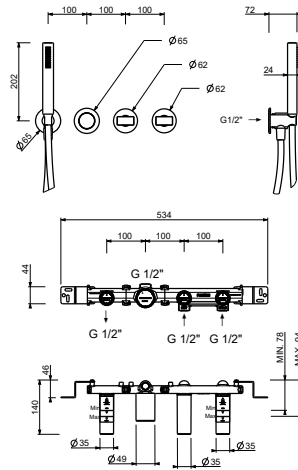

ART. N017SB+N017A

Built-in bathtub mixer

- without handles
- without spout
- 2-way diverter with turning knob
- VENEZIA handshower
- water plug with showerholder
- brass hose 150 cm
- brass hose 140 cm in PVD options
- 90° ceramic cartridge
- 1/2" inlets

NOTE: handles to be ordered separately, pls. refer to the "Handles" section

Date _____

Project/Comments: _____

External piece

- | | |
|--|--------------|
| <input type="checkbox"/> Chrome | 29 02 N017SB |
| <input type="checkbox"/> Polished Nickel PVD | 29 95 N017SB |
| <input type="checkbox"/> Matt Gun Metal PVD | 29 P5 N017SB |
| <input type="checkbox"/> Matt British Gold PVD | 29 P6 N017SB |
| <input type="checkbox"/> Matt Copper PVD | 29 P9 N017SB |
| <input type="checkbox"/> Golden Look PVD | 29 S9 N017SB |

Built-in piece

- | | |
|--------------------------|-------------|
| <input type="checkbox"/> | 44 00 N017A |
|--------------------------|-------------|

TOTAL PRICE

- | | |
|--|--------------|
| <input type="checkbox"/> Chrome | 29 02 N017SB |
| <input type="checkbox"/> Polished Nickel PVD | 29 95 N017SB |
| <input type="checkbox"/> Matt Gun Metal PVD | 29 P5 N017SB |
| <input type="checkbox"/> Matt British Gold PVD | 29 P6 N017SB |
| <input type="checkbox"/> Matt Copper PVD | 29 P9 N017SB |
| <input type="checkbox"/> Golden Look PVD | 29 S9 N017SB |

ART. N017SB+N017A
Built-in bathtub mixer

• **Integrated aerator**

Pressure(bar)	Flow rate (l/min)
0.5	8.65
1	13.51
2	18.76
3	23.12
4	26.86

• **handshower**

Pressure(bar)	Flow rate (l/min)
0.5	4.05
1	5.79
2	7.83
3	8.64
4	8.25