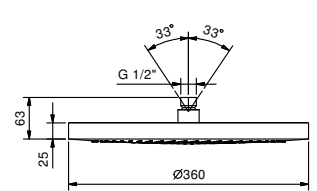

NOSTROMO SMALL

ART. 8084

Rain showerhead

- Ø 36 cm
- base material: stainless steel
- anti-lime scale system
- 1/2" inlet
- check valve

NOTE: conditions necessary for the correct functioning:
Minimum Flow Rate: 15 l/m

Date _____

Project/Comments: _____

Finish:

- Chrome 86 02 8084
- Brushed Stainless Steel** 86 93 8084

• flow restrictor 12 l/min

Pressure(bar)	Flow rate (l/min)
0.5	6.19
1	10.98
2	12.22
3	11.69
4	11.71