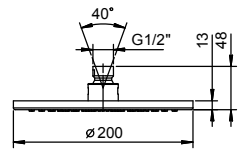

NOSTROMO SMALL

ART. 8095

Rain showerhead

- Ø 20 cm
- base material: ABS
- flow restrictor 12 l/min at 3 bar
- anti-lime scale system
- 1/2" inlet
- check valve

NOTE: conditions necessary for the correct functioning: Min.
Flow Rate: 10 l/min