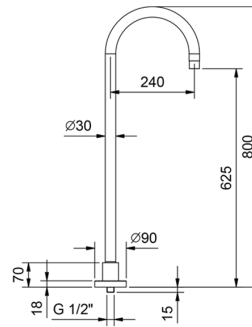

NOSTROMO SMALL

ART. 9350

Floor-mount bathtub spout

- spout projection 24 cm
- 1/2" inlet

Date _____

Project/Comments: _____
_____
_____
_____
_____
_____

Finish:

- ☐ Chrome 50 02 9350
- ☐ Matt Black 50 13 9350
- ☐ Matt Gun Metal PVD 50 P5 9350
- ☐ Matt British Gold PVD 50 P6 9350
- ☐ Matt Copper PVD 50 P9 9350
- ☐ Deep Black PVD 50 S1 9350
- ☐ Mokka PVD 50 S5 9350
- ☐ Pure Brass PVD 50 Q7 9350
- ☐ Raw Metal PVD 50 Q8 9350
- ☐ **Brushed Stainless Steel** 50 93 9350

• Integrated aerator

Pressure(bar)	Flow rate (l/min)
0.5	11
1	16
2	22
3	28
4	32