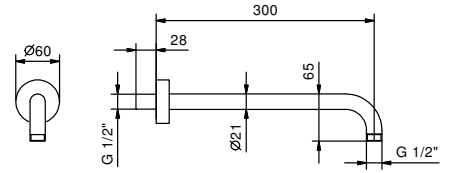

NOSTROMO SMALL

ART. 8027

Shower arm

- 30 cm long
- round backplate
- wall-mount
- 1/2" inlet

Date

Project/Comments:

Finish:

☐ Chrome	86 02 8027
☐ Matt Black	86 13 8027
☐ Matt Gun Metal PVD	86 P5 8027
☐ Matt British Gold PVD	86 P6 8027
☐ Matt Copper PVD	86 P9 8027
☐ Deep Black PVD	86 S1 8027
☐ Mokka PVD	86 S5 8027
☐ Pure Brass PVD	86 Q7 8027
☐ Raw Metal PVD	86 Q8 8027
☐ Brushed Stainless Steel	86 93 8027