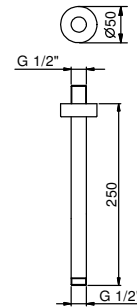

NOSTROMO SMALL

ART. 9236

Shower arm

- 25 cm long
- round backplate
- ceiling-mount
- 1/2" inlet

Date

Project/Comments:

Finish:

☐ Chrome	86 02 9236
☐ Matt Black	86 13 9236
☐ Matt Gun Metal PVD	86 P5 9236
☐ Matt British Gold PVD	86 P6 9236
☐ Matt Copper PVD	86 P9 9236
☐ Deep Black PVD	86 S1 9236
☐ Mokka PVD	86 S5 9236
☐ Pure Brass PVD	86 Q7 9236
☐ Raw Metal PVD	86 Q8 9236
☐ Brushed Stainless Steel	86 93 9236