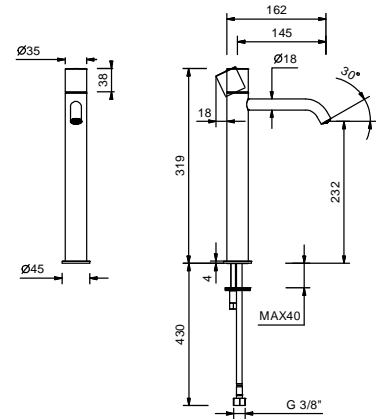

NOSTROMO SMALL

ART. G906WF

Single-hole high washbasin mixer

- spout projection 14,5 cm
- handles: CYLINDRICAL and LEVER
- flow restrictor 5 l/min at 3 bar
- flexible supply lines
- WITHOUT WASTE

Date _____

• Integrated aerator

Pressure(bar)	Flow rate (l/min)
0.5	2.34
1	3.81
2	5.09
3	5.1
4	5.38