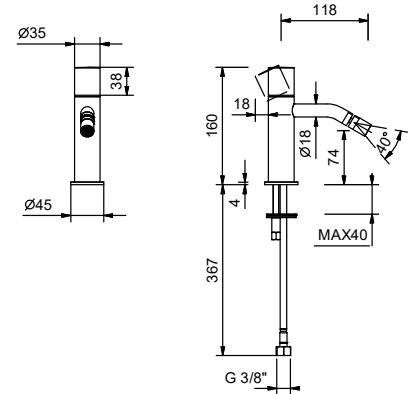

NOSTROMO SMALL

ART. G908WF

Single-hole bidet mixer

- spout projection 12 cm
- handles: CYLINDRICAL and LEVER
- flow restrictor 5 l/min at 3 bar
- articulated aerator
- flexible supply lines
- WITHOUT WASTE

• articulated aerator

Pressure(bar)	Flow rate (l/min)
0.5	2.23
1	3.04
2	4.32
3	5.08
4	5.21