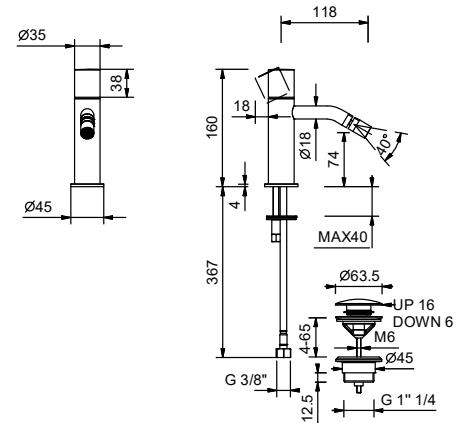

NOSTROMO SMALL

ART. G908F

Single-hole bidet mixer

- spout projection 12 cm
- handles: CYLINDRICAL and LEVER
- flow restrictor 5 l/min at 3 bar
- articulated aerator
- flexible supply lines
- WITH pop-up WASTE

• articulated aerator

Pressure(bar)	Flow rate (l/min)
0.5	2.23
1	3.04
2	4.32
3	5.08
4	5.21