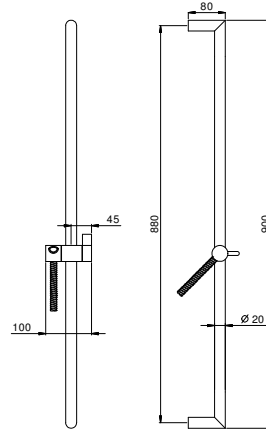

NOSTROMO SMALL

ART. 9247

Shower rail

- 90 cm long
- 150 cm PVC flexible
- adjustable slider
- without water plug
- without handshower

Date

Project/Comments:

Finish:

- | | |
|---|------------|
| <input type="checkbox"/> Chrome | 86 02 9247 |
| <input type="checkbox"/> Matt Black | 86 13 9247 |
| <input type="checkbox"/> Matt Gun Metal PVD | 86 P5 9247 |
| <input type="checkbox"/> Matt British Gold PVD | 86 P6 9247 |
| <input type="checkbox"/> Matt Copper PVD | 86 P9 9247 |
| <input type="checkbox"/> Deep Black PVD | 86 S1 9247 |
| <input type="checkbox"/> Mokka PVD | 86 S5 9247 |
| <input type="checkbox"/> Brushed Stainless Steel | 86 93 9247 |