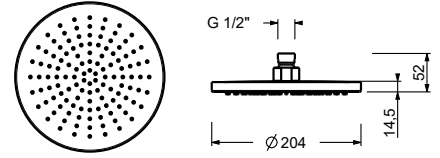

NOSTROMO SMALL

ART. 8136

Rain showerhead

- Ø 20 cm
- base material: brass
- base material: stainless steel
- flow restrictor 12 l/min at 3 bar
- anti-lime scale system
- 1/2" inlet
- check valve

NOTE: conditions necessary for the correct functioning: Min.
Flow Rate: 10 l/min