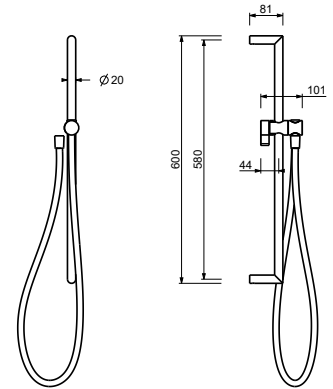

NOSTROMO SMALL

ART. 8145

Shower rail

- 60 cm long
- 150 cm PVC flexible
- adjustable slider
- without water plug
- without handshower

Date

Project/Comments:

Finish:

☐ Chrome	86 02 8145
☐ Matt Black	86 13 8145
☐ Matt Gun Metal PVD	86 P5 8145
☐ Matt British Gold PVD	86 P6 8145
☐ Matt Copper PVD	86 P9 8145
☐ Deep Black PVD	86 S1 8145
☐ Mokka PVD	86 S5 8145
☐ Pure Brass PVD	86 Q7 8145
☐ Raw Metal PVD	86 Q8 8145
☐ Brushed Stainless Steel	86 93 8145