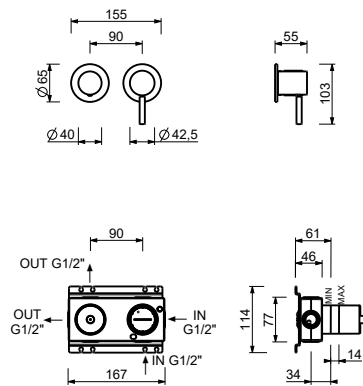

NOSTROMO SMALL

ART. G481B+M685A

Built-in shower mixer

- handles
- with rosaces
- 2-way diverter with turning knob
- 1/2" inlets
- soundproof
- for horizontal installation only

Date _____

Project/Comments: _____

Built-in piece

- | | |
|--------------------------|-------------|
| <input type="checkbox"/> | 44 00 M685A |
|--------------------------|-------------|

TOTAL PRICE

- | | |
|--|-------------|
| <input type="checkbox"/> Chrome | 50 02 G481B |
| <input type="checkbox"/> Matt Black | 50 13 G481B |
| <input type="checkbox"/> Matt Gun Metal PVD | 50 P5 G481B |
| <input type="checkbox"/> Matt British Gold PVD | 50 P6 G481B |
| <input type="checkbox"/> Matt Copper PVD | 50 P9 G481B |
| <input type="checkbox"/> Deep Black PVD | 50 S1 G481B |
| <input type="checkbox"/> Mokka PVD | 50 S5 G481B |
| <input type="checkbox"/> Pure Brass PVD | 50 Q7 G481B |
| <input type="checkbox"/> Raw Metal PVD | 50 Q8 G481B |
| <input type="checkbox"/> Brushed Stainless Steel | 50 93 G481B |

NOSTROMO SMALL

ART. G481B+M685A
 Built-in shower mixer

Way number 1

Pressure(bar)	Flow rate (l/min)
0.5	8.44
1	11.7
2	16.47
3	20.34
4	23.43

Way number 2

Pressure(bar)	Flow rate (l/min)
0.5	7.45
1	10.47
2	14.59
3	17.9
4	20.7