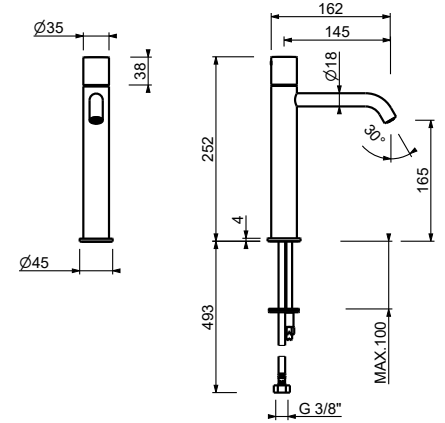

NOSTROMO SMALL

ART. G905WF

Single-hole high washbasin mixer

- h. 25,2 cm
- spout projection 14,5 cm
- handles: CYLINDRICAL and LEVER
- flow restrictor 5 l/min at 3 bar
- flexible supply lines
- WITHOUT WASTE