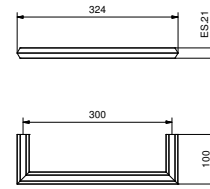

7809
Portarotolo
finiture: 02, 95, P5, P6, P9, 01

7821
Porta scopino
da appoggio
finiture: 02, 95, P5, P6, P9, 01

7847
Porta scopino
per parete
finiture: 02, 95, P5, P6, P9, 01

7806

Portasalvietta

• 30 cm

Cromo	94 02 7806
Polished Nickel PVD	94 95 7806
Matt Gun Metal PVD	94 P5 7806
Matt British Gold PVD	94 P6 7806
Matt Copper PVD	94 P9 7806
Golden Look PVD	94 S9 7806