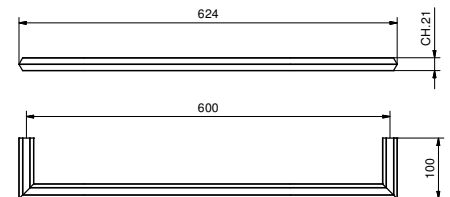

Portasalvietta

• 60 cm

Cromo	94 02 7807
Polished Nickel PVD	94 95 7807
Matt Gun Metal PVD	94 P5 7807
Matt British Gold PVD	94 P6 7807
Matt Copper PVD	94 P9 7807
Golden Look PVD	94 S9 7807