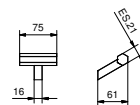

7808

Appendiabiti

Cromo	94 02 7808
Polished Nickel PVD	94 95 7808
Matt Gun Metal PVD	94 P5 7808
Matt British Gold PVD	94 P6 7808
Matt Copper PVD	94 P9 7808
Golden Look PVD	94 S9 7808

7809