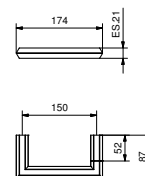

Portarotolo

Cromo	94 02 7809
Polished Nickel PVD	94 95 7809
Matt Gun Metal PVD	94 P5 7809
Matt British Gold PVD	94 P6 7809
Matt Copper PVD	94 P9 7809
Golden Look PVD	94 S9 7809

7821