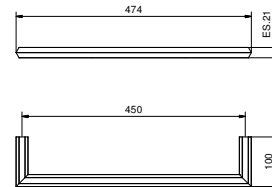

Portasalvietta

• 45 cm

Cromo	94 02 7811
Polished Nickel PVD	94 95 7811
Matt Gun Metal PVD	94 P5 7811
Matt British Gold PVD	94 P6 7811
Matt Copper PVD	94 P9 7811
Golden Look PVD	94 S9 7811