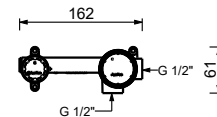

Parte externa

Cromo	53 02 R413B
Negro Opaco	53 13 R413B
Polished Nickel PVD	53 95 R413B
Matt Gun Metal PVD	53 P5 R413B
Matt British Gold PVD	53 P6 R413B
Matt Copper PVD	53 P9 R413B
Deep Black PVD	53 S1 R413B
Mokka PVD	53 S5 R413B
Brushed Steel Look PVD	53 92 R413B
Pure Brass PVD	53 Q7 R413B
Raw Metal PVD	53 Q8 R413B