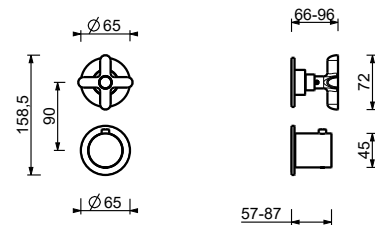

Miscelatore termostatico doccia incasso 1/2"

- maniglie
- con rosoni
- deviatore a rotazione a **2 uscite**
- ingressi da 1/2"
- isolamento acustico
- solo per montaggio verticale

R423B

Parte esterna

Cromo	53 02 R423B
Nero Opaco	53 13 R423B
Polished Nickel PVD	53 95 R423B
Matt Gun Metal PVD	53 P5 R423B
Matt British Gold PVD	53 P6 R423B
Matt Copper PVD	53 P9 R423B
Deep Black PVD	53 S1 R423B
Mokka PVD	53 S5 R423B
Brushed Steel Look PVD	53 92 R423B
Pure Brass PVD	53 Q7 R423B
Raw Metal PVD	53 Q8 R423B