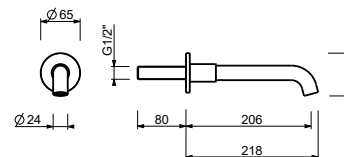

8456

Bocca vasca da parete

- interasse bocca 20 cm
- ingresso da 1/2"

Cromo	53 02 8456
Nero Opaco	53 13 8456
Polished Nickel PVD	53 95 8456
Matt Gun Metal PVD	53 P5 8456
Matt British Gold PVD	53 P6 8456
Matt Copper PVD	53 P9 8456
Deep Black PVD	53 S1 8456
Mokka PVD	53 S5 8456
Brushed Steel Look PVD	53 92 8456
Pure Brass PVD	53 Q7 8456
Raw Metal PVD	53 Q8 8456