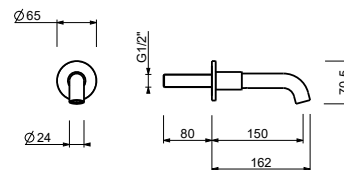

VASCA : bocche

8455

Bocca vasca da parete

- interasse bocca 15 cm
- ingresso da 1/2"

Cromo	53 02 8455
Nero Opaco	53 13 8455
Polished Nickel PVD	53 95 8455
Matt Gun Metal PVD	53 P5 8455
Matt British Gold PVD	53 P6 8455
Matt Copper PVD	53 P9 8455
Deep Black PVD	53 S1 8455
Mokka PVD	53 S5 8455
Brushed Steel Look PVD	53 92 8455
Pure Brass PVD	53 Q7 8455
Raw Metal PVD	53 Q8 8455