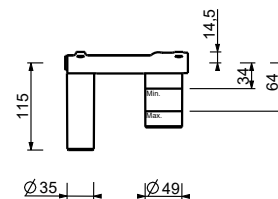

R411B

Parte esterna

Cromo	53 02 R411B
Nero Opaco	53 13 R411B
Polished Nickel PVD	53 95 R411B
Matt Gun Metal PVD	53 P5 R411B
Matt British Gold PVD	53 P6 R411B
Matt Copper PVD	53 P9 R411B
Deep Black PVD	53 S1 R411B
Mokka PVD	53 S5 R411B
Brushed Steel Look PVD	53 92 R411B
Pure Brass PVD	53 Q7 R411B
Raw Metal PVD	53 Q8 R411B