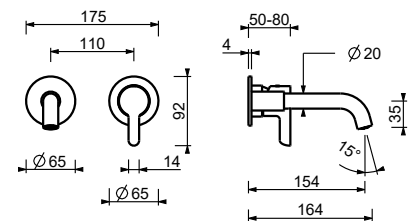

R411B

Parte esterna

Cromo	53 02 R411B
Nero Opaco	53 13 R411B
Polished Nickel PVD	53 95 R411B
Matt Gun Metal PVD	53 P5 R411B
Matt British Gold PVD	53 P6 R411B
Matt Copper PVD	53 P9 R411B
Deep Black PVD	53 S1 R411B
Mokka PVD	53 S5 R411B
Brushed Steel Look PVD	53 92 R411B
Pure Brass PVD	53 Q7 R411B
Raw Metal PVD	53 Q8 R411B