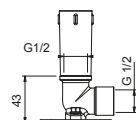

OPTIONAL: Built-in part for plasterboard

W046 91 00 W046