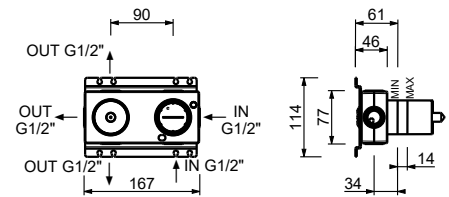

**M687A**

**Built-in piece**

44 00 M687A

**R429**

**Showerrail with external mixer**

- handles
- **2-way** shut-off diverter with turning knob
- 150 cm PVC flexible
- handshower
- shower head Ø 25 cm
- 1/2" inlets
- adjustable slider