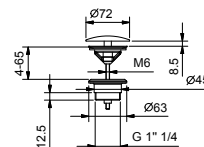

Waste

- 1" 1/4
- for washbasin without overflow
- for washbasin with overflow
- unrestricted outlet
- universal

N.B. complete finishing list in the section miscellaneous articles at the end of the pricelist

Chrome	91 02 8435
Matt Black	91 13 8435
Polished Nickel PVD	91 95 8435
Matt Gun Metal PVD	91 P5 8435
Matt British Gold PVD	91 P6 8435
Matt Copper PVD	91 P9 8435
Deep Black PVD	91 S1 8435
Mokka PVD	91 S5 8435
Brushed Steel Look PVD	91 92 8435
Pure Brass PVD	91 Q7 8435
Raw Metal PVD	91 Q8 8435