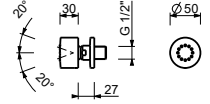

9248

Lateral body spray

- base material: brass
- adjustable
- anti-lime scale system
- 1/2" inlet

**NOTE: conditions necessary for the correct functioning: Min.
Flow Rate: 12 l/min**

Chrome	86 02 9248
Matt Black	86 13 9248
Polished Nickel PVD	86 95 9248
Matt Gun Metal PVD	86 P5 9248
Matt British Gold PVD	86 P6 9248
Matt Copper PVD	86 P9 9248
Deep Black PVD	86 S1 9248
Mokka PVD	86 S5 9248
Brushed Steel Look PVD	86 92 9248