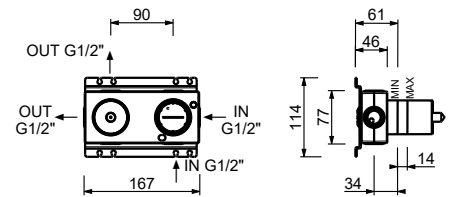

M685A

Built-in piece

44 00 M685A