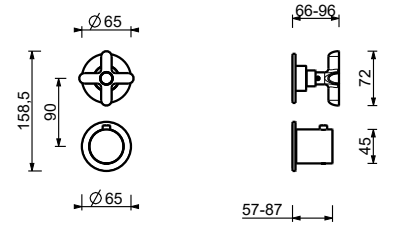

1/2" built-in thermostatic shower mixer

- handles
- with rosaces
- **2-way** diverter with turning knob
- 1/2" inlets
- soundproof
- for vertical installation only

R423B

External piece

Chrome	53 02 R423B
Matt Black	53 13 R423B
Polished Nickel PVD	53 95 R423B
Matt Gun Metal PVD	53 P5 R423B
Matt British Gold PVD	53 P6 R423B
Matt Copper PVD	53 P9 R423B
Deep Black PVD	53 S1 R423B
Mokka PVD	53 S5 R423B
Brushed Steel Look PVD	53 92 R423B
Pure Brass PVD	53 Q7 R423B
Raw Metal PVD	53 Q8 R423B