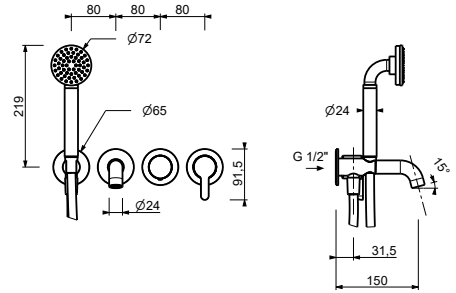

Built-in bathtub mixer

- spout projection 15 cm
- handle
- **2-way** diverter with turning knob
- ICONA handshower
- water plug with showerholder
- 150 cm PVC flexible
- 1/2" inlets

R420B

External piece

Chrome	53 02 R420B
Matt Black	53 13 R420B
Polished Nickel PVD	53 95 R420B
Matt Gun Metal PVD	53 P5 R420B
Matt British Gold PVD	53 P6 R420B
Matt Copper PVD	53 P9 R420B
Deep Black PVD	53 S1 R420B
Mokka PVD	53 S5 R420B
Brushed Steel Look PVD	53 92 R420B
Pure Brass PVD	53 Q7 R420B
Raw Metal PVD	53 Q8 R420B