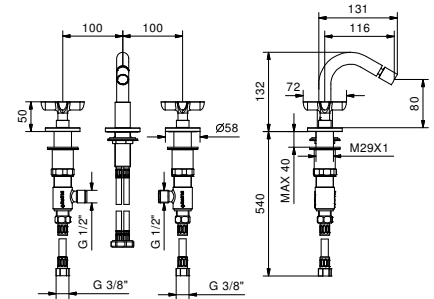

R008W

3-hole bidet mixer

- spout projection 11,6 cm
- flow restrictor 5 l/min at 3 bar
- handles
- 90° ceramic cartridge
- articulated aerator
- flexible supply lines
- WITHOUT WASTE

Chrome	53 02 R008W
Matt Black	53 13 R008W
Polished Nickel PVD	53 95 R008W
Matt Gun Metal PVD	53 P5 R008W
Matt British Gold PVD	53 P6 R008W
Matt Copper PVD	53 P9 R008W
Deep Black PVD	53 S1 R008W
Mokka PVD	53 S5 R008W
Brushed Steel Look PVD	53 92 R008W
Pure Brass PVD	53 Q7 R008W
Raw Metal PVD	53 Q8 R008W

R008

3-hole bidet mixer

- spout projection 11,6 cm
- flow restrictor 5 l/min at 3 bar
- handles
- 90° ceramic cartridge
- articulated aerator
- flexible supply lines
- WITH pop-up WASTE