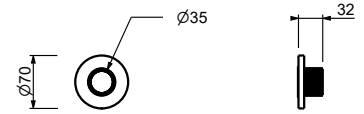

Stop valve

- ON/OFF button with flow rate adjustment **Screen-printing on handshower**
- soundproof
- for horizontal and vertical installation
- 1/2" inlets

H791B

External piece

Chrome	87 02 H791B
Polished Nickel PVD	87 95 H791B
Matt Gun Metal PVD	87 P5 H791B
Matt British Gold PVD	87 P6 H791B
Matt Copper PVD	87 P9 H791B
Deep Black PVD	87 S1 H791B
Mokka PVD	87 S5 H791B
Brushed Steel Look PVD	87 92 H791B
Pure Brass PVD	87 Q7 H791B
Raw Metal PVD	87 Q8 H791B