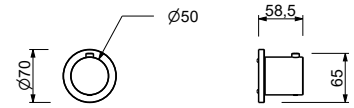

3/4" built-in thermostatic shower mixer

- handle
- 1/2" inlets
- soundproof
- without stop valve **to be ordered separately**

N.B. The mixer must always be purchased with a 3/4" or 1/2" shut-off valve

H700B

External piece

Chrome	87 02 H700B
Matt Black	87 13 H700B
Polished Nickel PVD	87 95 H700B
Matt Gun Metal PVD	87 P5 H700B
Matt British Gold PVD	87 P6 H700B
Matt Copper PVD	87 P9 H700B
Deep Black PVD	87 S1 H700B
Mokka PVD	87 S5 H700B
Brushed Steel Look PVD	87 92 H700B
Pure Brass PVD	87 Q7 H700B
Raw Metal PVD	87 Q8 H700B