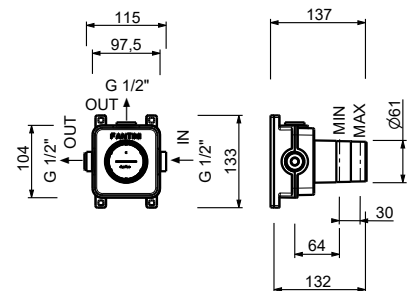

H792B

External piece

Chrome	87 02 H792B
Polished Nickel PVD	87 95 H792B
Matt Gun Metal PVD	87 P5 H792B
Matt British Gold PVD	87 P6 H792B
Matt Copper PVD	87 P9 H792B
Deep Black PVD	87 S1 H792B
Mokka PVD	87 S5 H792B
Brushed Steel Look PVD	87 92 H792B
Pure Brass PVD	87 Q7 H792B
Raw Metal PVD	87 Q8 H792B