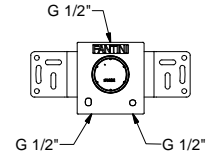

Built-in shower mixer

- handle
- no. 1 1/2" outlet
- 1/2" inlets
- soundproof

R063B

External piece

Chrome	53 02 R063B
Matt Black	53 13 R063B
Polished Nickel PVD	53 95 R063B
Matt Gun Metal PVD	53 P5 R063B
Matt British Gold PVD	53 P6 R063B
Matt Copper PVD	53 P9 R063B
Deep Black PVD	53 S1 R063B
Mokka PVD	53 S5 R063B
Brushed Steel Look PVD	53 92 R063B
Pure Brass PVD	53 Q7 R063B
Raw Metal PVD	53 Q8 R063B