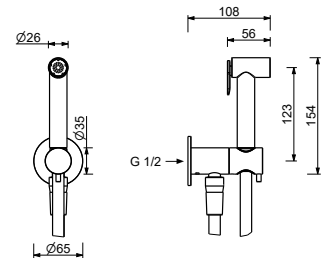

W291

Hydrobrush

- for WC cleaning
- water plug with showerholder
- stop valve
- round backplate
- 120 cm brass flexible hose

N.B. complete finishing list in the section miscellaneous articles at the end of the pricelist

Chrome	91 02 W291
Matt Black	91 13 W291
Polished Nickel PVD	91 95 W291
Matt Gun Metal PVD	91 P5 W291
Matt British Gold PVD	91 P6 W291
Matt Copper PVD	91 P9 W291
Deep Black PVD	91 S1 W291
Mokka PVD	91 S5 W291
Brushed Steel Look PVD	91 92 W291
Pure Brass PVD	91 Q7 W291
Raw Metal PVD	91 Q8 W291