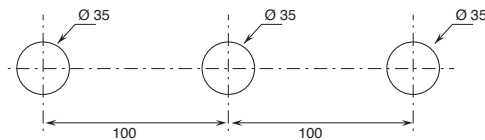

### BASINS HOLE SIZE:

- For washbasin and bidet mixers.
- For single-hole washbasin and bidet mixers.

- 2-hole washbasin mixer.  
art. R504W

- 3-hole washbasin mixer.  
art. R007