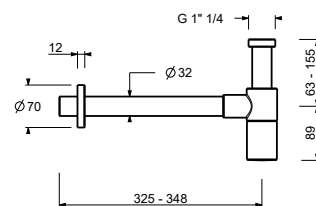

9234

**Bottle trap**

- 1" 1/4
- for washbasin

**N.B. complete finishing list in the section miscellaneous articles at the end of the pricelist**

Chrome	91 02 9234
Matt Black	91 13 9234
Polished Nickel PVD	91 95 9234
Matt Gun Metal PVD	91 P5 9234
Matt British Gold PVD	91 P6 9234
Matt Copper PVD	91 P9 9234
Deep Black PVD	91 S1 9234
Mokka PVD	91 S5 9234
Brushed Steel Look PVD	91 92 9234
Pure Brass PVD	91 Q7 9234
Raw Metal PVD	91 Q8 9234