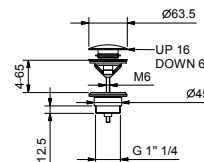

8434

Waste

- 1" 1/4
- pushing plug
- for washbasin without overflow
- for washbasin with overflow
- universal

N.B. complete finishing list in the section miscellaneous articles at the end of the pricelist

Chrome	91 02 8434
Matt Black	91 13 8434
Polished Nickel PVD	91 95 8434
Matt Gun Metal PVD	91 P5 8434
Matt British Gold PVD	91 P6 8434
Matt Copper PVD	91 P9 8434
Deep Black PVD	91 S1 8434
Mokka PVD	91 S5 8434
Brushed Steel Look PVD	91 92 8434
Pure Brass PVD	91 Q7 8434
Raw Metal PVD	91 Q8 8434