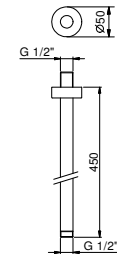

**OPTIONAL: Built-in part for plasterboard**

**W046** 91 00 W046

9237

**Shower arm**

- 45 cm long
- round backplate
- ceiling-mount
- 1/2" inlet

Chrome	86 02 9237
Matt Black	86 13 9237
Polished Nickel PVD	86 95 9237
Matt Gun Metal PVD	86 P5 9237
Matt British Gold PVD	86 P6 9237
Matt Copper PVD	86 P9 9237
Deep Black PVD	86 S1 9237
Mokka PVD	86 S5 9237
Brushed Steel Look PVD	86 92 9237
Pure Brass PVD	86 Q7 9237
Raw Metal PVD	86 Q8 9237