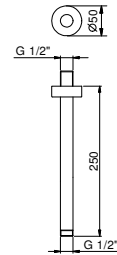

**OPTIONAL: Built-in part for plasterboard**

**W046** 91 00 W046

9236

**Shower arm**

- 25 cm long
- round backplate
- ceiling-mount
- 1/2" inlet

Chrome	86 02 9236
Matt Black	86 13 9236
Polished Nickel PVD	86 95 9236
Matt Gun Metal PVD	86 P5 9236
Matt British Gold PVD	86 P6 9236
Matt Copper PVD	86 P9 9236
Deep Black PVD	86 S1 9236
Mokka PVD	86 S5 9236
Brushed Steel Look PVD	86 92 9236
Pure Brass PVD	86 Q7 9236
Raw Metal PVD	86 Q8 9236