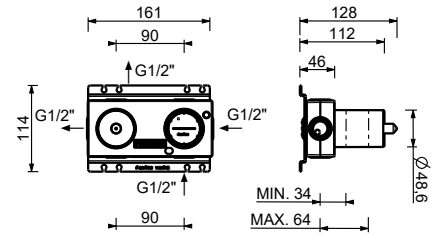

M623A

Built-in piece

44 00 M623A