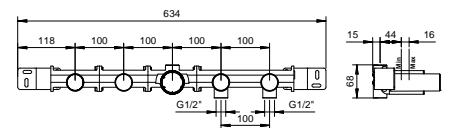

R019A

Built-in piece

44 00 R019A