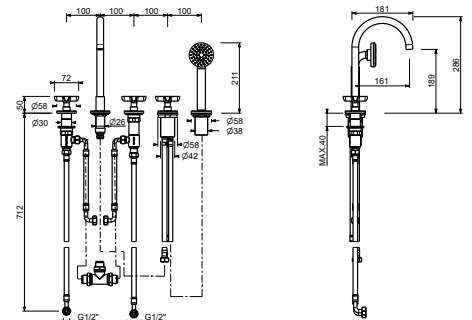

R065

Deck-mount bathtub mixer

- spout projection 16 cm
- handles
- 5-hole
- **2-way** diverter with turning knob
- ICONA handshower
- 150 cm flexible
- 90° ceramic cartridge
- 1/2" inlets
- flexible supply lines

Chrome	53 02 R065
Matt Black	53 13 R065
Polished Nickel PVD	53 95 R065
Matt Gun Metal PVD	53 P5 R065
Matt British Gold PVD	53 P6 R065
Matt Copper PVD	53 P9 R065
Deep Black PVD	53 S1 R065
Mokka PVD	53 S5 R065
Brushed Steel Look PVD	53 92 R065
Pure Brass PVD	53 Q7 R065
Raw Metal PVD	53 Q8 R065