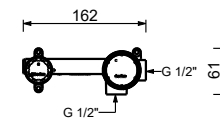

R411B

External piece

Chrome	53 02 R411B
Matt Black	53 13 R411B
Polished Nickel PVD	53 95 R411B
Matt Gun Metal PVD	53 P5 R411B
Matt British Gold PVD	53 P6 R411B
Matt Copper PVD	53 P9 R411B
Deep Black PVD	53 S1 R411B
Mokka PVD	53 S5 R411B
Brushed Steel Look PVD	53 92 R411B
Pure Brass PVD	53 Q7 R411B
Raw Metal PVD	53 Q8 R411B