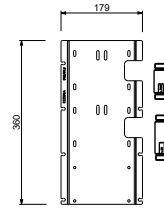

**EXAMPLE OF COMBINATION - 3 OUTLETS**

91 00 W270

**W275**

**OPTIONAL - Easy Fix System**

- plate and connections:
- for an easy both horizontal and vertical installation of the thermostatic mixers:
  - to install art- H500A / D491A - **1 outlet**
  - to install art- H500A / D491A - **2 outlets**