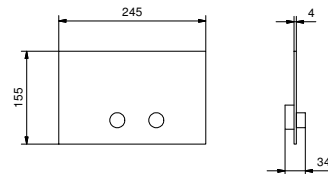

W216

Flush actuator plate TECE

- base material: stainless steel
- projecting push-button controls
- with round controls
- minimum depth: see installation instructions
- without visible fixing system

N.B. complete finishing list in the section miscellaneous articles at the end of the pricelist

N.B. compatible ONLY WITH Tecebox Octa II