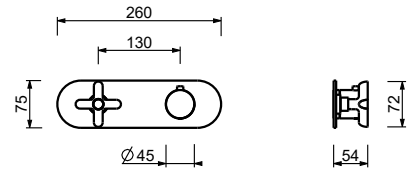

3/4" built-in thermostatic shower mixer

- handles
- **2-way** shut-off diverter with turning knob
- for horizontal installation only
- 3/4" inlets

R772B

External piece

Chrome	53 02 R772B
Matt Black	53 13 R772B
Polished Nickel PVD	53 95 R772B
Matt Gun Metal PVD	53 P5 R772B
Matt British Gold PVD	53 P6 R772B
Matt Copper PVD	53 P9 R772B
Deep Black PVD	53 S1 R772B
Mokka PVD	53 S5 R772B
Brushed Steel Look PVD	53 92 R772B
Pure Brass PVD	53 Q7 R772B
Raw Metal PVD	53 Q8 R772B