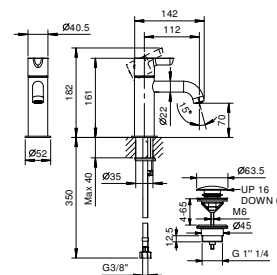

Single-hole washbasin mixer

- spout projection 11 cm
- handle
- flow restrictor 5 l/min at 3 bar
- flexible supply lines
- WITH pop-up WASTE

Chrome	53 02 R404F
Matt Black	53 13 R404F
Polished Nickel PVD	53 95 R404F
Matt Gun Metal PVD	53 P5 R404F
Matt British Gold PVD	53 P6 R404F
Matt Copper PVD	53 P9 R404F
Deep Black PVD	53 S1 R404F
Mokka PVD	53 S5 R404F
Brushed Steel Look PVD	53 92 R404F
Pure Brass PVD	53 Q7 R404F
Raw Metal PVD	53 Q8 R404F