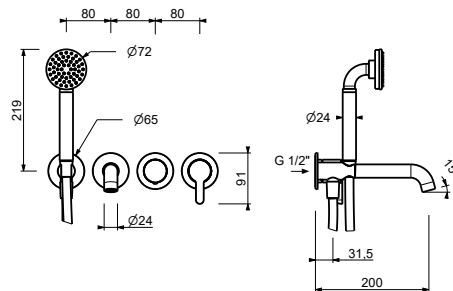

Built-in bathtub mixer

- spout projection 20 cm
- handle
- **2-way** diverter with turning knob
- ICONA handshower
- water plug with showerholder
- 150 cm PVC flexible
- 1/2" inlets

R421B

External piece

Chrome	53 02 R421B
Matt Black	53 13 R421B
Polished Nickel PVD	53 95 R421B
Matt Gun Metal PVD	53 P5 R421B
Matt British Gold PVD	53 P6 R421B
Matt Copper PVD	53 P9 R421B
Deep Black PVD	53 S1 R421B
Mokka PVD	53 S5 R421B
Brushed Steel Look PVD	53 92 R421B
Pure Brass PVD	53 Q7 R421B
Raw Metal PVD	53 Q8 R421B