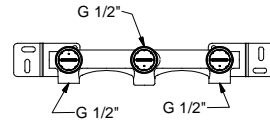

lead  free

**Wall-mount washbasin mixer**

- spout projection 15 cm
- handles
- flow restrictor 5 l/min at 3 bar
- 90° ceramic cartridge
- 1/2" inlets
- WITHOUT WASTE

**R010B**

**External piece**

Chrome	53 02 R010B
Matt Black	53 13 R010B
Polished Nickel PVD	53 95 R010B
Matt Gun Metal PVD	53 P5 R010B
Matt British Gold PVD	53 P6 R010B
Matt Copper PVD	53 P9 R010B
Deep Black PVD	53 S1 R010B
Mokka PVD	53 S5 R010B
Brushed Steel Look PVD	53 92 R010B
Pure Brass PVD	53 Q7 R010B
Raw Metal PVD	53 Q8 R010B