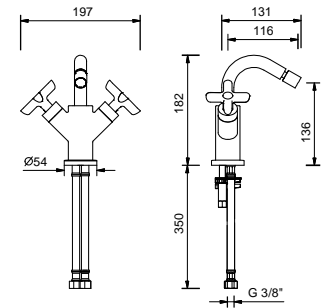

**R011A**

**Built-in piece**

44 00 R011A

**R062WF**

**Single-hole bidet mixer**

- spout projection 11,6 cm
- handles
- flow restrictor 5 l/min at 3 bar
- 90° ceramic cartridge
- articulated aerator
- flexible supply lines
- WITHOUT WASTE