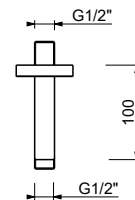

**OPTIONAL: Built-in part for plasterboard**

**W046** 91 00 W046

8121

**Shower arm**

- 10 cm long
- round backplate
- ceiling-mount
- 1/2" inlet

Chrome	86 02 8121
Matt Black	86 13 8121
Polished Nickel PVD	86 95 8121
Matt Gun Metal PVD	86 P5 8121
Matt British Gold PVD	86 P6 8121
Matt Copper PVD	86 P9 8121
Deep Black PVD	86 S1 8121
Mokka PVD	86 S5 8121
Brushed Steel Look PVD	86 92 8121
Pure Brass PVD	86 Q7 8121
Raw Metal PVD	86 Q8 8121