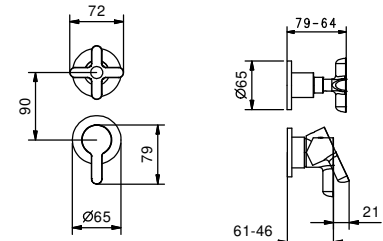

Built-in shower mixer

- handles
- **3-way** diverter with turning knob
- 1/2" inlets
- soundproof
- for vertical installation only

R487B

External piece

Chrome	53 02 R487B
Matt Black	53 13 R487B
Polished Nickel PVD	53 95 R487B
Matt Gun Metal PVD	53 P5 R487B
Matt British Gold PVD	53 P6 R487B
Matt Copper PVD	53 P9 R487B
Deep Black PVD	53 S1 R487B
Mokka PVD	53 S5 R487B
Brushed Steel Look PVD	53 92 R487B
Pure Brass PVD	53 Q7 R487B
Raw Metal PVD	53 Q8 R487B

M587A

Built-in piece

44 00 M587A