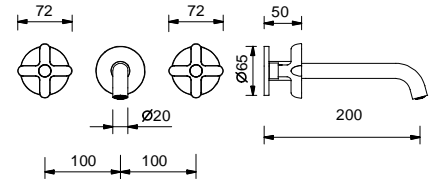

lead free

Wall-mount washbasin mixer

- spout projection 20 cm
- handles
- flow restrictor 5 l/min at 3 bar
- 90° ceramic cartridge
- 1/2" inlets
- WITHOUT WASTE

R013B

External piece

Chrome	53 02 R013B
Matt Black	53 13 R013B
Polished Nickel PVD	53 95 R013B
Matt Gun Metal PVD	53 P5 R013B
Matt British Gold PVD	53 P6 R013B
Matt Copper PVD	53 P9 R013B
Deep Black PVD	53 S1 R013B
Mokka PVD	53 S5 R013B
Brushed Steel Look PVD	53 92 R013B
Pure Brass PVD	53 Q7 R013B
Raw Metal PVD	53 Q8 R013B