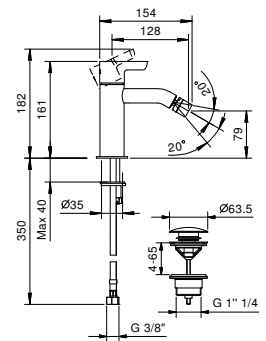

R408F

Single-hole bidet mixer

- spout projection 12,5 cm
- handle
- flow restrictor 5 l/min at 3 bar
- articulated aerator
- flexible supply lines
- WITH pop-up WASTE

Chrome	53 02 R408F
Matt Black	53 13 R408F
Polished Nickel PVD	53 95 R408F
Matt Gun Metal PVD	53 P5 R408F
Matt British Gold PVD	53 P6 R408F
Matt Copper PVD	53 P9 R408F
Deep Black PVD	53 S1 R408F
Mokka PVD	53 S5 R408F
Brushed Steel Look PVD	53 92 R408F
Pure Brass PVD	53 Q7 R408F
Raw Metal PVD	53 Q8 R408F