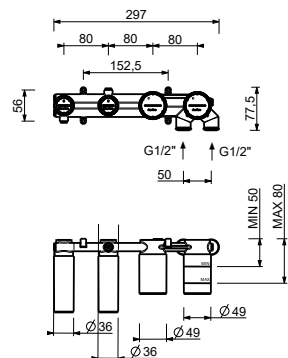

D220A

Built-in piece

44 00 D220A