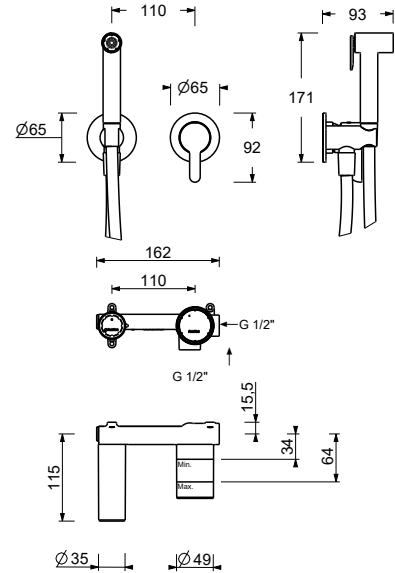

Hydropray

- for personal care
- Shower mixer included
- water plug with showerholder
- with rosaces
- 120 cm brass flexible hose
- 1/2" inlet

N.B. complete finishing list in the section miscellaneous articles at the end of the pricelist

R457B

External piece

Chrome	53 02 R457B
Matt Black	53 13 R457B
Polished Nickel PVD	53 95 R457B
Matt Gun Metal PVD	53 P5 R457B
Matt British Gold PVD	53 P6 R457B
Matt Copper PVD	53 P9 R457B
Deep Black PVD	53 S1 R457B
Mokka PVD	53 S5 R457B
Brushed Steel Look PVD	53 92 R457B
Pure Brass PVD	53 Q7 R457B
Raw Metal PVD	53 Q8 R457B