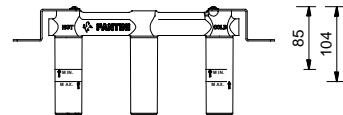

R010A

Built-in piece

44 00 R010A