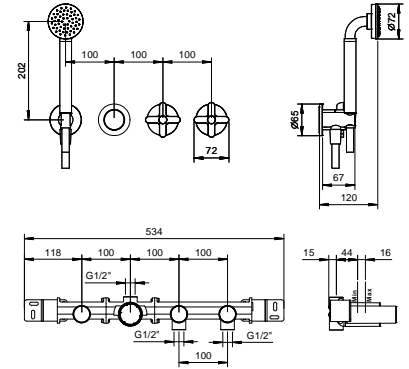

Built-in bathtub/shower mixer

- handles
- without spout
- **2-way** diverter with turning knob
- ICONA handshower
- water plug with showerholder
- 150 cm PVC flexible
- 90° ceramic cartridge
- 1/2" inlets

R017B

External piece

Chrome	53 02 R017B
Matt Black	53 13 R017B
Polished Nickel PVD	53 95 R017B
Matt Gun Metal PVD	53 P5 R017B
Matt British Gold PVD	53 P6 R017B
Matt Copper PVD	53 P9 R017B
Deep Black PVD	53 S1 R017B
Mokka PVD	53 S5 R017B
Brushed Steel Look PVD	53 92 R017B
Pure Brass PVD	53 Q7 R017B
Raw Metal PVD	53 Q8 R017B