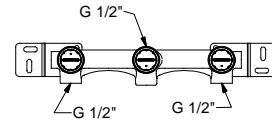

lead free

Wall-mount washbasin mixer

- spout projection 20 cm
- handles
- flow restrictor 5 l/min at 3 bar
- 90° ceramic cartridge
- 1/2" inlets
- WITHOUT WASTE

R013B

External piece

Chrome	53 02 R013B
Matt Black	53 13 R013B
Polished Nickel PVD	53 95 R013B
Matt Gun Metal PVD	53 P5 R013B
Matt British Gold PVD	53 P6 R013B
Matt Copper PVD	53 P9 R013B
Deep Black PVD	53 S1 R013B
Mokka PVD	53 S5 R013B
Brushed Steel Look PVD	53 92 R013B
Pure Brass PVD	53 Q7 R013B
Raw Metal PVD	53 Q8 R013B