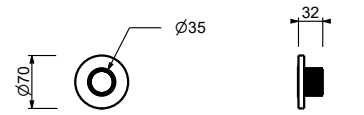

H792B

External piece

Chrome	87 02 H792B
Polished Nickel PVD	87 95 H792B
Matt Gun Metal PVD	87 P5 H792B
Matt British Gold PVD	87 P6 H792B
Matt Copper PVD	87 P9 H792B
Deep Black PVD	87 S1 H792B
Mokka PVD	87 S5 H792B
Brushed Steel Look PVD	87 92 H792B
Pure Brass PVD	87 Q7 H792B
Raw Metal PVD	87 Q8 H792B