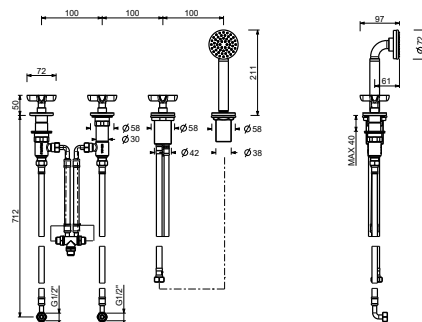

R067

Deck-mount bathtub mixer

- handles
- without spout
- 4-hole
- **2-way** diverter with turning knob
- ICONA handshower
- 150 cm flexible
- 90° ceramic cartridge
- 1/2" inlets
- flexible supply lines

Chrome	53 02 R067
Matt Black	53 13 R067
Polished Nickel PVD	53 95 R067
Matt Gun Metal PVD	53 P5 R067
Matt British Gold PVD	53 P6 R067
Matt Copper PVD	53 P9 R067
Deep Black PVD	53 S1 R067
Mokka PVD	53 S5 R067
Brushed Steel Look PVD	53 92 R067
Pure Brass PVD	53 Q7 R067
Raw Metal PVD	53 Q8 R067