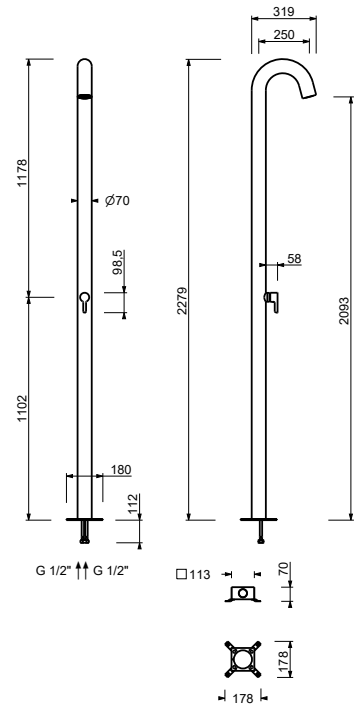

**R460B**

**D060A**

**External piece**

Black Velvet 53 14 R460B  
 Brushed Stainless Steel 53 93 R460B

**Built-in piece**

44 00 D060A

**Shower column**

- ICONA
- fixed anti-lime shower head
- Hand shower with ON/OFF button
- anti-lime scale system
- built-in shower mixer traditional cartridge
- for outdoor/indoor use
- base material: AISI 316L stainless steel, also suitable for outdoor environments