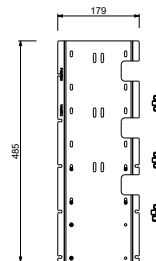

W270

OPTIONAL - Easy Fix System

1. plate and connections:
2. for an easy both horizontal and vertical installation of the thermostatic mixers:
   - to install art- H500A / H590A - **3 outlets**