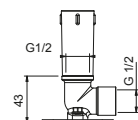

OPTIONAL: Built-in part for plasterboard

W046 91 00 W046