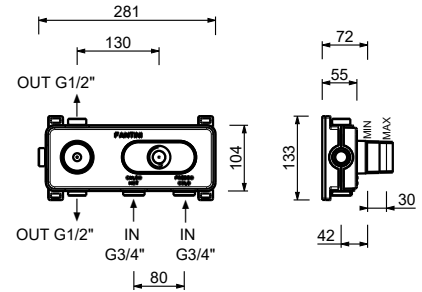

D372A

Built-in piece

19 00 D372A