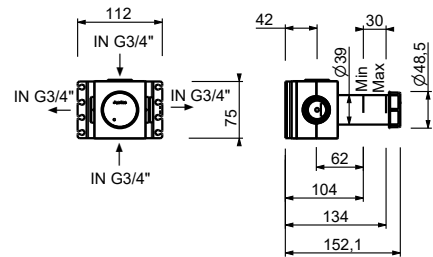

D491A

Built-in piece

19 00 D491A