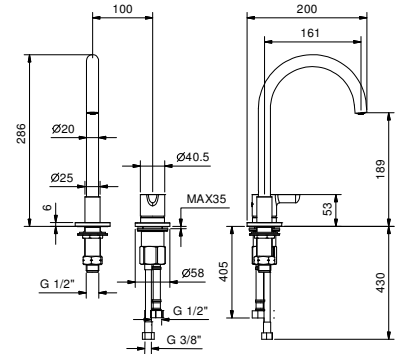

**R504W**

lead $\phi$ free

**2-hole washbasin mixer**

- spout projection 16 cm
- handle
- flow restrictor 5 l/min at 3 bar
- flexible supply lines
- WITHOUT WASTE

Chrome	53 02 R504W
Matt Black	53 13 R504W
Polished Nickel PVD	53 95 R504W
Matt Gun Metal PVD	53 P5 R504W
Matt British Gold PVD	53 P6 R504W
Matt Copper PVD	53 P9 R504W
Deep Black PVD	53 S1 R504W
Mokka PVD	53 S5 R504W
Brushed Steel Look PVD	53 92 R504W
Pure Brass PVD	53 Q7 R504W
Raw Metal PVD	53 Q8 R504W