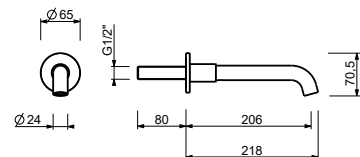

8456

Wall-mount bathtub spout

- spout projection 20 cm
- 1/2" inlet

Chrome	53 02 8456
Matt Black	53 13 8456
Polished Nickel PVD	53 95 8456
Matt Gun Metal PVD	53 P5 8456
Matt British Gold PVD	53 P6 8456
Matt Copper PVD	53 P9 8456
Deep Black PVD	53 S1 8456
Mokka PVD	53 S5 8456
Brushed Steel Look PVD	53 92 8456
Pure Brass PVD	53 Q7 8456
Raw Metal PVD	53 Q8 8456