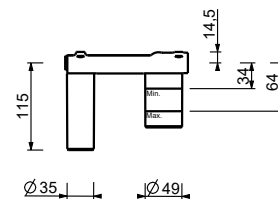

M111A

Built-in piece

44 00 M111A