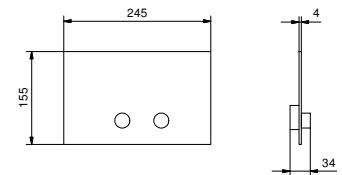

Flush actuator plate GEBERIT

- base material: stainless steel
- projecting push-button controls
- with round controls
- without visible fixing system

N.B. complete finishing list in the section miscellaneous articles at the end of the pricelist

N.B. compatible ONLY WITH Geberit Sigma 8/Sigma 12