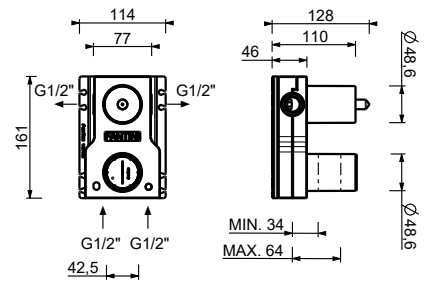

M523A

Built-in piece

44 00 M523A