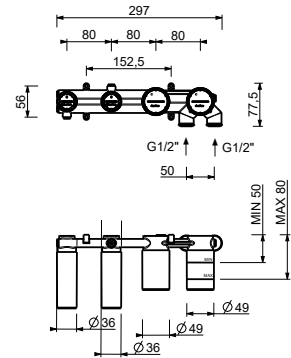

D220A

Built-in piece

44 00 D220A