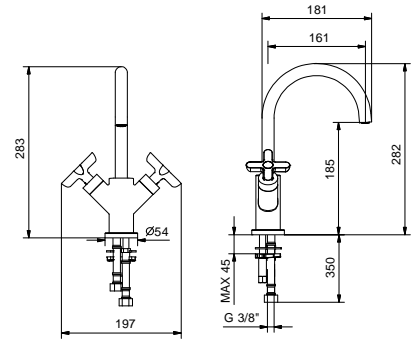

R056WF
lead ϕ free

Single-hole washbasin mixer

- spout projection 16 cm
- handles
- flow restrictor 5 l/min at 3 bar
- 90° ceramic cartridge
- flexible supply lines
- WITHOUT WASTE

Chrome	53 02 R056WF
Matt Black	53 13 R056WF
Polished Nickel PVD	53 95 R056WF
Matt Gun Metal PVD	53 P5 R056WF
Matt British Gold PVD	53 P6 R056WF
Matt Copper PVD	53 P9 R056WF
Deep Black PVD	53 S1 R056WF
Mokka PVD	53 S5 R056WF
Brushed Steel Look PVD	53 92 R056WF