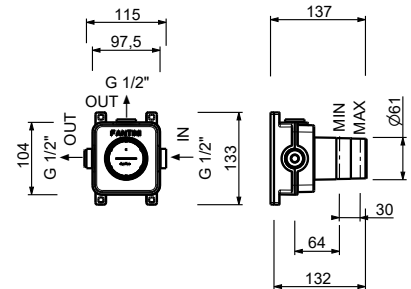

Stop valve

- ON/OFF button with flow rate adjustment **Screen-printing on handshower**
- soundproof
- for horizontal and vertical installation
- 1/2" inlets

H791B

External piece

Chrome	87 02 H791B
Polished Nickel PVD	87 95 H791B
Matt Gun Metal PVD	87 P5 H791B
Matt British Gold PVD	87 P6 H791B
Matt Copper PVD	87 P9 H791B
Deep Black PVD	87 S1 H791B
Mokka PVD	87 S5 H791B
Brushed Steel Look PVD	87 92 H791B
Pure Brass PVD	87 Q7 H791B
Raw Metal PVD	87 Q8 H791B