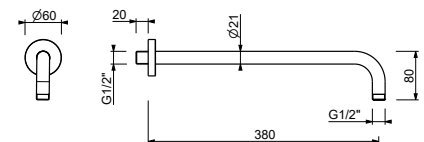

**OPTIONAL: Built-in part for plasterboard**

**W046** 91 00 W046

8124

**Shower arm**

- 40 cm long
- round backplate
- wall-mount
- 1/2" inlet

Chrome	86 02 8124
Matt Black	86 13 8124
Polished Nickel PVD	86 95 8124
Matt Gun Metal PVD	86 P5 8124
Matt British Gold PVD	86 P6 8124
Matt Copper PVD	86 P9 8124
Deep Black PVD	86 S1 8124
Mokka PVD	86 S5 8124
Brushed Steel Look PVD	86 92 8124
Pure Brass PVD	86 Q7 8124
Raw Metal PVD	86 Q8 8124