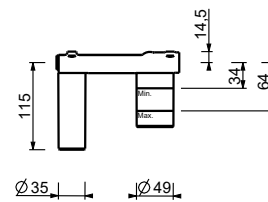

lead $\varnothing$ free

Wall-mount washbasin mixer

- spout projection 21 cm
- handle
- flow restrictor 5 l/min at 3 bar
- 1/2" inlets
- WITHOUT WASTE

R413B

External piece

Chrome	53 02 R413B
Matt Black	53 13 R413B
Polished Nickel PVD	53 95 R413B
Matt Gun Metal PVD	53 P5 R413B
Matt British Gold PVD	53 P6 R413B
Matt Copper PVD	53 P9 R413B
Deep Black PVD	53 S1 R413B
Mokka PVD	53 S5 R413B
Brushed Steel Look PVD	53 92 R413B
Pure Brass PVD	53 Q7 R413B
Raw Metal PVD	53 Q8 R413B