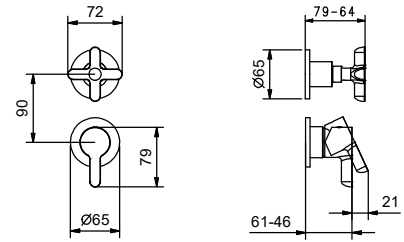

Built-in shower mixer

- handles
- **2-way** diverter with turning knob
- 1/2" inlets
- soundproof
- for vertical installation only

R485B

External piece

Chrome	53 02 R485B
Matt Black	53 13 R485B
Polished Nickel PVD	53 95 R485B
Matt Gun Metal PVD	53 P5 R485B
Matt British Gold PVD	53 P6 R485B
Matt Copper PVD	53 P9 R485B
Deep Black PVD	53 S1 R485B
Mokka PVD	53 S5 R485B
Brushed Steel Look PVD	53 92 R485B
Pure Brass PVD	53 Q7 R485B
Raw Metal PVD	53 Q8 R485B