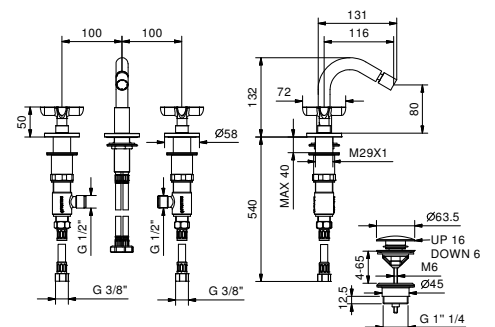

Chrome	53 02 R008
Matt Black	53 13 R008
Polished Nickel PVD	53 95 R008
Matt Gun Metal PVD	53 P5 R008
Matt British Gold PVD	53 P6 R008
Matt Copper PVD	53 P9 R008
Deep Black PVD	53 S1 R008
Mokka PVD	53 S5 R008
Brushed Steel Look PVD	53 92 R008
Pure Brass PVD	53 Q7 R008
Raw Metal PVD	53 Q8 R008