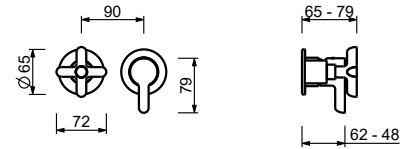

Built-in shower mixer

- handles
- **2-way** diverter with turning knob
- 1/2" inlets
- soundproof
- for horizontal installation only

R485B

External piece

Chrome	53 02 R485B
Matt Black	53 13 R485B
Polished Nickel PVD	53 95 R485B
Matt Gun Metal PVD	53 P5 R485B
Matt British Gold PVD	53 P6 R485B
Matt Copper PVD	53 P9 R485B
Deep Black PVD	53 S1 R485B
Mokka PVD	53 S5 R485B
Brushed Steel Look PVD	53 92 R485B
Pure Brass PVD	53 Q7 R485B
Raw Metal PVD	53 Q8 R485B