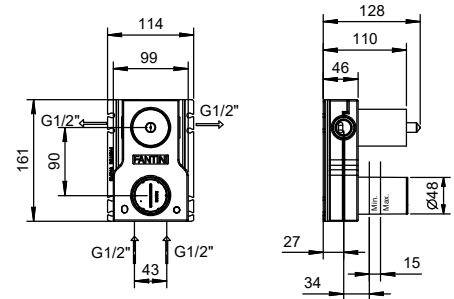

M585A

Built-in piece

44 00 M585A