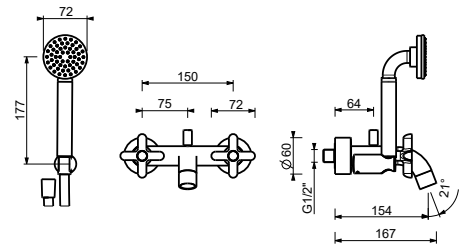

**D220A**

**Built-in piece**

44 00 D220A

**R015**

**Wall-mount bathtub mixer**

- spout projection 15,4 cm
- handles
- **2-way** automatic diverter
- ICONA handshower
- handshower holder
- 150 cm PVC flexible
- 90° ceramic cartridge