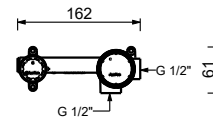

lead $\varnothing$ free

Wall-mount washbasin mixer

- spout projection 21 cm
- handle
- flow restrictor 5 l/min at 3 bar
- 1/2" inlets
- WITHOUT WASTE

R413B

External piece

Chrome	53 02 R413B
Matt Black	53 13 R413B
Polished Nickel PVD	53 95 R413B
Matt Gun Metal PVD	53 P5 R413B
Matt British Gold PVD	53 P6 R413B
Matt Copper PVD	53 P9 R413B
Deep Black PVD	53 S1 R413B
Mokka PVD	53 S5 R413B
Brushed Steel Look PVD	53 92 R413B
Pure Brass PVD	53 Q7 R413B
Raw Metal PVD	53 Q8 R413B