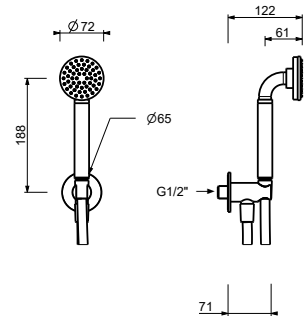

**OPTIONAL: Built-in part for plasterboard**

**W046** 91 00 W046

9237

**Shower arm**

- 45 cm long
- round backplate
- ceiling-mount
- 1/2" inlet

Chrome	86 02 9237
Matt Black	86 13 9237
Polished Nickel PVD	86 95 9237
Matt Gun Metal PVD	86 P5 9237
Matt British Gold PVD	86 P6 9237
Matt Copper PVD	86 P9 9237
Deep Black PVD	86 S1 9237
Mokka PVD	86 S5 9237
Brushed Steel Look PVD	86 92 9237
Pure Brass PVD	86 Q7 9237
Raw Metal PVD	86 Q8 9237

**OPTIONAL: Built-in part for plasterboard**

**W046** 91 00 W046

**R043**

**Shower set**

- Round escutcheon  $\varnothing$  65 mm thickness 4
- ICONA handshower
- water plug with showerholder
- 150 cm PVC flexible
- 1/2" inlet

**R044**

**Shower set**

- Round escutcheon  $\varnothing$  70 mm thickness 7.5
- ICONA handshower
- water plug with showerholder
- 150 cm PVC flexible
- 1/2" inlet

Chrome	53 02 R044
Matt Black	53 13 R044
Polished Nickel PVD	53 95 R044
Matt Gun Metal PVD	53 P5 R044
Matt British Gold PVD	53 P6 R044
Matt Copper PVD	53 P9 R044
Deep Black PVD	53 S1 R044
Mokka PVD	53 S5 R044
Brushed Steel Look PVD	53 92 R044
Pure Brass PVD	53 Q7 R044
Raw Metal PVD	53 Q8 R044