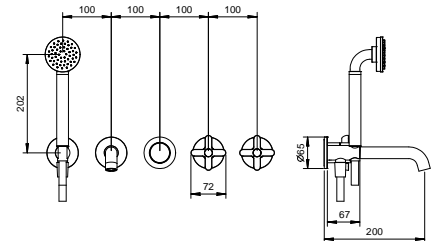

R019B

External piece

Chrome	53 02 R019B
Matt Black	53 13 R019B
Polished Nickel PVD	53 95 R019B
Matt Gun Metal PVD	53 P5 R019B
Matt British Gold PVD	53 P6 R019B
Matt Copper PVD	53 P9 R019B
Deep Black PVD	53 S1 R019B
Mokka PVD	53 S5 R019B
Brushed Steel Look PVD	53 92 R019B
Pure Brass PVD	53 Q7 R019B
Raw Metal PVD	53 Q8 R019B