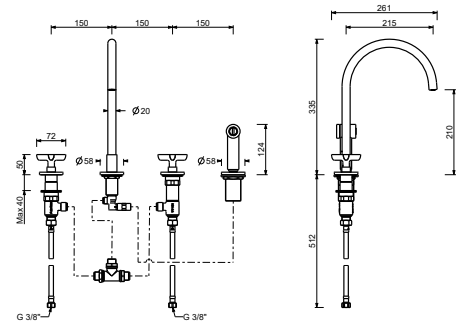

R051

lead $\emptyset$ free

Sink mixer

- spout projection 21,5 cm
- handles
- turning spout
- detached one jet pull-out handshower with on/off push button
- 4-hole
- flow restrictor 8 l/min at 3 bar
- 90° ceramic cartridge
- flexible supply lines
- WITHOUT WASTE

Chrome	53 02 R051
Matt Black	53 13 R051
Polished Nickel PVD	53 95 R051
Matt Gun Metal PVD	53 P5 R051
Matt British Gold PVD	53 P6 R051
Matt Copper PVD	53 P9 R051
Deep Black PVD	53 S1 R051
Mokka PVD	53 S5 R051
Brushed Steel Look PVD	53 92 R051
Pure Brass PVD	53 Q7 R051
Raw Metal PVD	53 Q8 R051