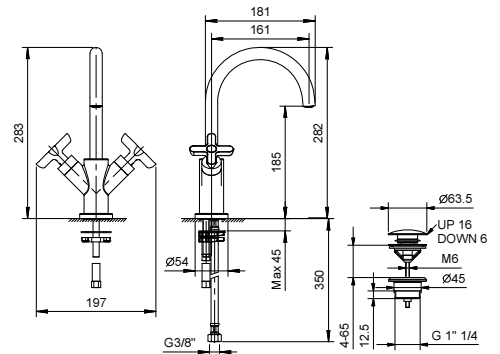

R056F
lead ϕ free

Single-hole washbasin mixer

- spout projection 16 cm
- handles
- flow restrictor 5 l/min at 3 bar
- 90° ceramic cartridge
- flexible supply lines
- WITH pop-up WASTE

Chrome	53 02 R056F
Matt Black	53 13 R056F
Polished Nickel PVD	53 95 R056F
Matt Gun Metal PVD	53 P5 R056F
Matt British Gold PVD	53 P6 R056F
Matt Copper PVD	53 P9 R056F
Deep Black PVD	53 S1 R056F
Mokka PVD	53 S5 R056F
Brushed Steel Look PVD	53 92 R056F