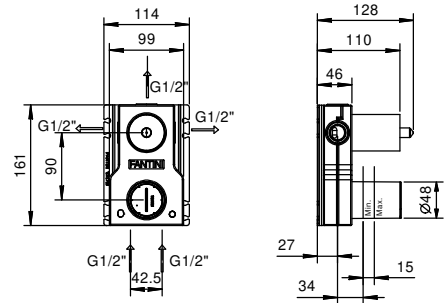

Built-in shower mixer

- handles
- **3-way** diverter with turning knob
- 1/2" inlets
- soundproof
- for vertical installation only

R487B

External piece

Chrome	53 02 R487B
Matt Black	53 13 R487B
Polished Nickel PVD	53 95 R487B
Matt Gun Metal PVD	53 P5 R487B
Matt British Gold PVD	53 P6 R487B
Matt Copper PVD	53 P9 R487B
Deep Black PVD	53 S1 R487B
Mokka PVD	53 S5 R487B
Brushed Steel Look PVD	53 92 R487B
Pure Brass PVD	53 Q7 R487B
Raw Metal PVD	53 Q8 R487B

M587A

Built-in piece

44 00 M587A