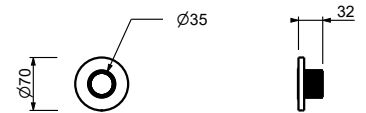

H790B

External piece

Chrome	87 02 H790B
Polished Nickel PVD	87 95 H790B
Matt Gun Metal PVD	87 P5 H790B
Matt British Gold PVD	87 P6 H790B
Matt Copper PVD	87 P9 H790B
Deep Black PVD	87 S1 H790B
Mokka PVD	87 S5 H790B
Brushed Steel Look PVD	87 92 H790B
Pure Brass PVD	87 Q7 H790B
Raw Metal PVD	87 Q8 H790B