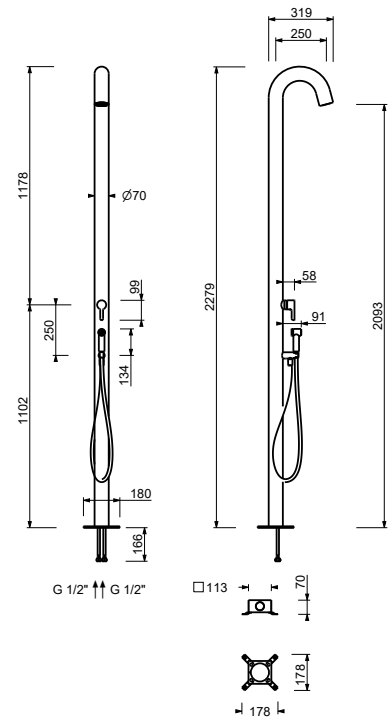

Shower column

- ICONA
- fixed anti-lime shower head
- Hand shower with ON/OFF button
- anti-lime scale system
- built-in shower mixer traditional cartridge
- for outdoor/indoor use
- base material: AISI 316L stainless steel, also suitable for outdoor environments

R461B

D060A

External piece

- Black Velvet 53 14 R461B
- Brushed Stainless Steel 53 93 R461B

Built-in piece

44 00 D060A