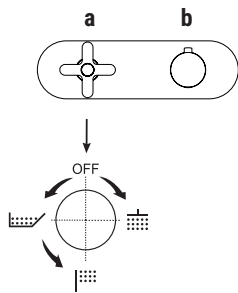

Base material: BRASS

Finishing:

- 02 Chrome
- 13 Matt Black (RAL 9005)
- 95 Polished Nickel PVD
- P5 Matt Gun Metal PVD
- P6 Matt British Gold PVD
- P9 Matt Copper PVD
- S1 Deep Black PVD
- S5 Mokka PVD
- 92 Brushed Steel Look PVD
- Q7 Pure Brass PVD
- Q8 Raw Metal PVD

* For spare parts, accessories, miscellaneous items and extensions please refer to specific pricelist sections