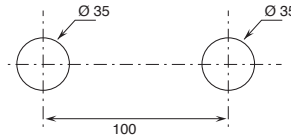

### BASINS HOLE SIZE:

- For washbasin and bidet mixers.
- For single-hole washbasin and bidet mixers.

- 2-hole washbasin mixer.  
art. R504W

- 3-hole washbasin mixer.  
art. R007