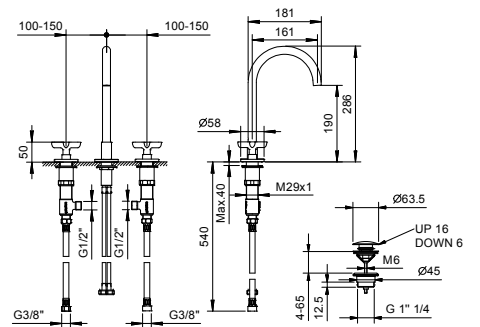

Chrome	53 02 R007
Matt Black	53 13 R007
Polished Nickel PVD	53 95 R007
Matt Gun Metal PVD	53 P5 R007
Matt British Gold PVD	53 P6 R007
Matt Copper PVD	53 P9 R007
Deep Black PVD	53 S1 R007
Mokka PVD	53 S5 R007
Brushed Steel Look PVD	53 92 R007
Pure Brass PVD	53 Q7 R007
Raw Metal PVD	53 Q8 R007