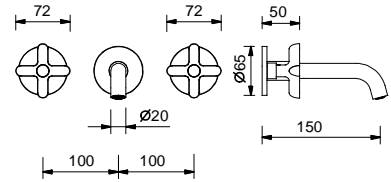

lead  free

**Wall-mount washbasin mixer**

- spout projection 15 cm
- handles
- flow restrictor 5 l/min at 3 bar
- 90° ceramic cartridge
- 1/2" inlets
- WITHOUT WASTE

**R010B**

**External piece**

Chrome	53 02 R010B
Matt Black	53 13 R010B
Polished Nickel PVD	53 95 R010B
Matt Gun Metal PVD	53 P5 R010B
Matt British Gold PVD	53 P6 R010B
Matt Copper PVD	53 P9 R010B
Deep Black PVD	53 S1 R010B
Mokka PVD	53 S5 R010B
Brushed Steel Look PVD	53 92 R010B
Pure Brass PVD	53 Q7 R010B
Raw Metal PVD	53 Q8 R010B