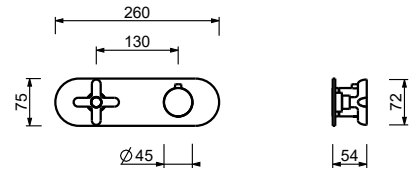

3/4" built-in thermostatic shower mixer

- handles
- **3-way** shut-off diverter with turning knob
- for horizontal installation only
- 3/4" inlets

R773B

External piece

Chrome	53 02 R773B
Matt Black	53 13 R773B
Polished Nickel PVD	53 95 R773B
Matt Gun Metal PVD	53 P5 R773B
Matt British Gold PVD	53 P6 R773B
Matt Copper PVD	53 P9 R773B
Deep Black PVD	53 S1 R773B
Mokka PVD	53 S5 R773B
Brushed Steel Look PVD	53 92 R773B
Pure Brass PVD	53 Q7 R773B
Raw Metal PVD	53 Q8 R773B