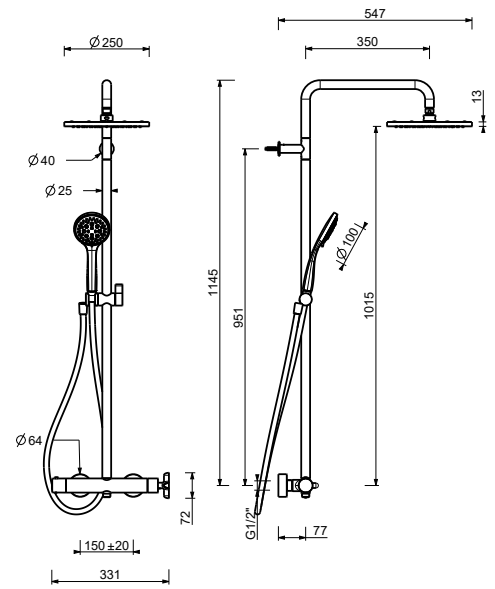

R429

Showerrail with external mixer

- handles
- **2-way** shut-off diverter with turning knob
- 150 cm PVC flexible
- handshower
- shower head Ø 25 cm
- 1/2" inlets
- adjustable slider

N.B. FIT hand shower and Ø 20 cm showerhead in P9 and S1 versions

Chrome	53 02 R429
Matt Black	53 13 R429
Polished Nickel PVD	53 95 R429
Matt Gun Metal PVD	53 P5 R429
Matt British Gold PVD	53 P6 R429
Matt Copper PVD	53 P9 R429
Deep Black PVD	53 S1 R429
Mokka PVD	53 S5 R429
Brushed Steel Look PVD	53 92 R429