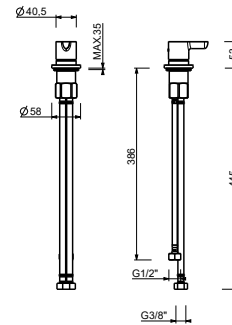

R595

Deck mounted mixer

- with handle
- flexible supply lines

Chrome	53 02 R595
Matt Black	53 13 R595
Polished Nickel PVD	53 95 R595
Matt Gun Metal PVD	53 P5 R595
Matt British Gold PVD	53 P6 R595
Matt Copper PVD	53 P9 R595
Deep Black PVD	53 S1 R595
Mokka PVD	53 S5 R595
Brushed Steel Look PVD	53 92 R595
Pure Brass PVD	53 Q7 R595
Raw Metal PVD	53 Q8 R595