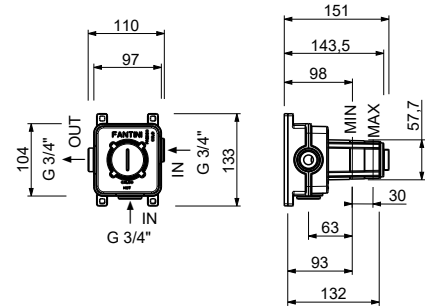

3/4" built-in thermostatic shower mixer

- handle
- 1/2" inlets
- soundproof
- without stop valve **to be ordered separately**

N.B. The mixer must always be purchased with a 3/4" or 1/2" shut-off valve

H700B

External piece

Chrome	87 02 H700B
Matt Black	87 13 H700B
Polished Nickel PVD	87 95 H700B
Matt Gun Metal PVD	87 P5 H700B
Matt British Gold PVD	87 P6 H700B
Matt Copper PVD	87 P9 H700B
Deep Black PVD	87 S1 H700B
Mokka PVD	87 S5 H700B
Brushed Steel Look PVD	87 92 H700B
Pure Brass PVD	87 Q7 H700B
Raw Metal PVD	87 Q8 H700B

H500A

Built-in piece

44 00 H500A