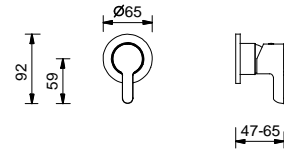

Built-in shower mixer

- handle
- no. 1 1/2" outlet
- 1/2" inlets
- soundproof

R063B

External piece

Chrome	53 02 R063B
Matt Black	53 13 R063B
Polished Nickel PVD	53 95 R063B
Matt Gun Metal PVD	53 P5 R063B
Matt British Gold PVD	53 P6 R063B
Matt Copper PVD	53 P9 R063B
Deep Black PVD	53 S1 R063B
Mokka PVD	53 S5 R063B
Brushed Steel Look PVD	53 92 R063B
Pure Brass PVD	53 Q7 R063B
Raw Metal PVD	53 Q8 R063B