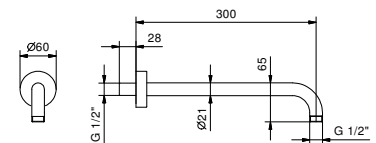

8027

Shower arm

- 30 cm long
- round backplate
- wall-mount
- 1/2" inlet

Chrome	86 02 8027
Matt Black	86 13 8027
Polished Nickel PVD	86 95 8027
Matt Gun Metal PVD	86 P5 8027
Matt British Gold PVD	86 P6 8027
Matt Copper PVD	86 P9 8027
Deep Black PVD	86 S1 8027
Mokka PVD	86 S5 8027
Brushed Steel Look PVD	86 92 8027
Pure Brass PVD	86 Q7 8027
Raw Metal PVD	86 Q8 8027

OPTIONAL: Built-in part for plasterboard

W046	91 00 W046