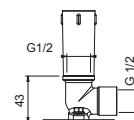

OPTIONAL: Built-in part for plasterboard

W046	91 00 W046