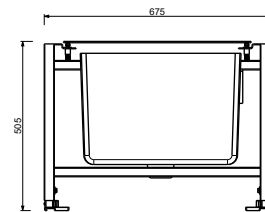

W286

Mounting plate for deck-mount bathtub mixer

- mounting plate
- without cover plate

N.B. To be completed with coverings allowing access for inspection