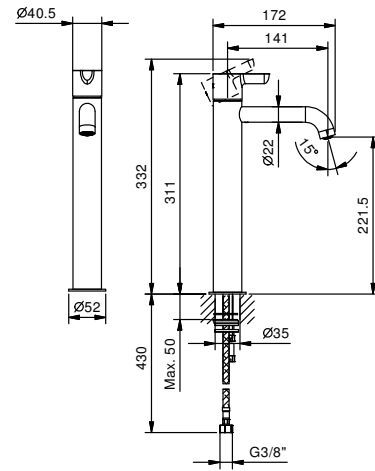

R406WF
lead ϕ free

Single-hole high washbasin mixer

- spout projection 14 cm
- handle
- flow restrictor 5 l/min at 3 bar
- flexible supply lines
- WITHOUT WASTE

Chrome	53 02 R406WF
Matt Black	53 13 R406WF
Polished Nickel PVD	53 95 R406WF
Matt Gun Metal PVD	53 P5 R406WF
Matt British Gold PVD	53 P6 R406WF
Matt Copper PVD	53 P9 R406WF
Deep Black PVD	53 S1 R406WF
Mokka PVD	53 S5 R406WF
Brushed Steel Look PVD	53 92 R406WF
Pure Brass PVD	53 Q7 R406WF
Raw Metal PVD	53 Q8 R406WF