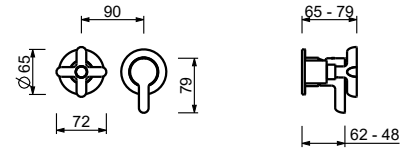

**M687A**

**Built-in piece**

44 00 M687A

**R429**

**Showerrail with external mixer**

- handles
- **2-way** shut-off diverter with turning knob
- 150 cm PVC flexible
- handshower
- shower head Ø 25 cm
- 1/2" inlets
- adjustable slider