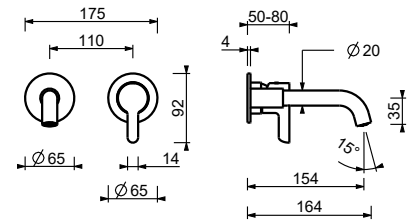

**M111A**

**Built-in piece**

44 00 M111A

lead $\varnothing$ free

**Wall-mount washbasin mixer**

- spout projection 21 cm
- handle
- flow restrictor 5 l/min at 3 bar
- 1/2" inlets
- WITHOUT WASTE

**R413B**

**External piece**