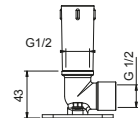

OPTIONAL: Built-in part for plasterboard

W046 91 00 W046