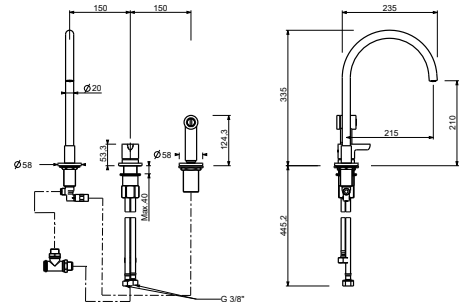

Three-hole kitchen mixer

- spout projection 21,5 cm
- handle
- turning spout
- detached one jet pull-out handshower with on/off push button
- 3-hole
- flow restrictor 8 l/min at 3 bar
- flexible supply lines
- WITHOUT WASTE

Chrome	53 02 R551
Matt Black	53 13 R551
Polished Nickel PVD	53 95 R551
Matt Gun Metal PVD	53 P5 R551
Matt British Gold PVD	53 P6 R551
Matt Copper PVD	53 P9 R551
Deep Black PVD	53 S1 R551
Mokka PVD	53 S5 R551
Brushed Steel Look PVD	53 92 R551
Pure Brass PVD	53 Q7 R551
Raw Metal PVD	53 Q8 R551