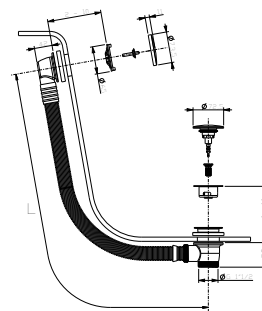

W001

Bathtub drain

- WITH WASTE

N.B. complete finishing list in the section miscellaneous articles at the end of the pricelist