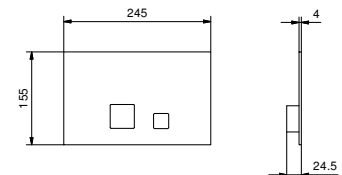

Flush actuator plate GEBERIT

- base material: stainless steel
- flush fit controls
- with square controls
- without visible fixing system

N.B. complete finishing list in the section miscellaneous articles at the end of the pricelist

N.B. compatible ONLY WITH Geberit Sigma 8/Sigma 12