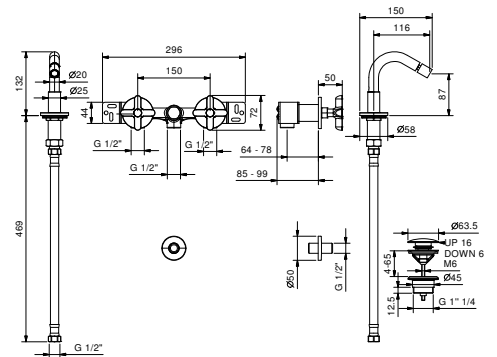

Single-hole bidet mixer

- spout projection 11,6 cm
- wall-mount remote controls
- flow restrictor 5 l/min at 3 bar
- 90° ceramic cartridge
- articulated aerator
- flexible supply lines
- WITH pop-up WASTE

R911B

External piece

Chrome	53 02 R911B
Matt Black	53 13 R911B
Polished Nickel PVD	53 95 R911B
Matt Gun Metal PVD	53 P5 R911B
Matt British Gold PVD	53 P6 R911B
Matt Copper PVD	53 P9 R911B
Deep Black PVD	53 S1 R911B
Mokka PVD	53 S5 R911B
Brushed Steel Look PVD	53 92 R911B
Pure Brass PVD	53 Q7 R911B
Raw Metal PVD	53 Q8 R911B

R011A

Built-in piece

44 00 R011A