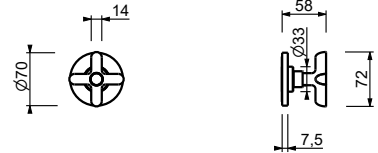

3/4" stop valve

- handle
- 90° ceramic cartridge
- 3/4" inlets
- soundproof

N.B. The hot and cold plates are provided in finish, except in the 95 Polished Nickel PVD version where they are white

R790B

External piece

Chrome	53 02 R790B
Matt Black	53 13 R790B
Polished Nickel PVD	53 95 R790B
Matt Gun Metal PVD	53 P5 R790B
Matt British Gold PVD	53 P6 R790B
Matt Copper PVD	53 P9 R790B
Deep Black PVD	53 S1 R790B
Mokka PVD	53 S5 R790B
Brushed Steel Look PVD	53 92 R790B
Pure Brass PVD	53 Q7 R790B
Raw Metal PVD	53 Q8 R790B