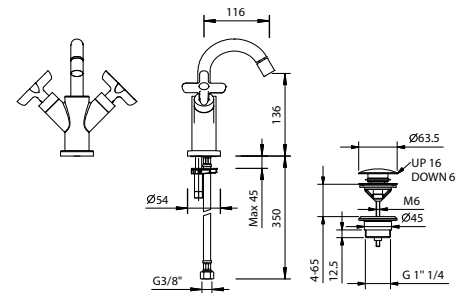

Chrome	53 02 R062F
Matt Black	53 13 R062F
Polished Nickel PVD	53 95 R062F
Matt Gun Metal PVD	53 P5 R062F
Matt British Gold PVD	53 P6 R062F
Matt Copper PVD	53 P9 R062F
Deep Black PVD	53 S1 R062F
Mokka PVD	53 S5 R062F
Brushed Steel Look PVD	53 92 R062F