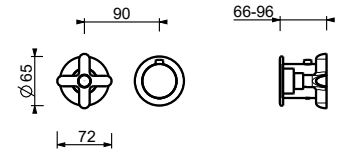

1/2" built-in thermostatic shower mixer

- handles
- with rosaces
- **2-way** diverter with turning knob
- 1/2" inlets
- soundproof
- for horizontal installation only

R423B

External piece

Chrome	53 02 R423B
Matt Black	53 13 R423B
Polished Nickel PVD	53 95 R423B
Matt Gun Metal PVD	53 P5 R423B
Matt British Gold PVD	53 P6 R423B
Matt Copper PVD	53 P9 R423B
Deep Black PVD	53 S1 R423B
Mokka PVD	53 S5 R423B
Brushed Steel Look PVD	53 92 R423B
Pure Brass PVD	53 Q7 R423B
Raw Metal PVD	53 Q8 R423B