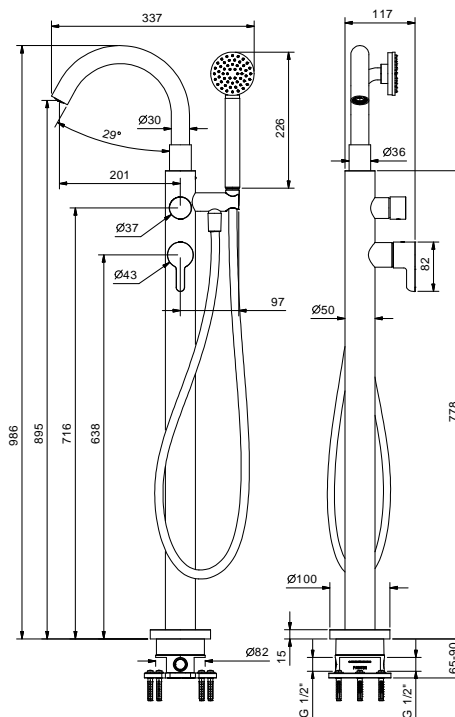

R080B

External piece

Chrome	53 02 R080B
Matt Black	53 13 R080B
Polished Nickel PVD	53 95 R080B
Matt Gun Metal PVD	53 P5 R080B
Matt British Gold PVD	53 P6 R080B
Matt Copper PVD	53 P9 R080B
Deep Black PVD	53 S1 R080B
Mokka PVD	53 S5 R080B
Brushed Steel Look PVD	53 92 R080B
Pure Brass PVD	53 Q7 R080B
Raw Metal PVD	53 Q8 R080B