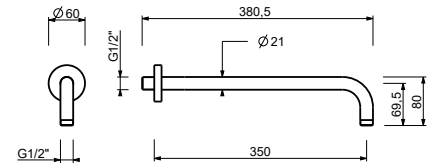

**OPTIONAL: Built-in part for plasterboard**

<b>W046</b>	91 00 W046
-------------	------------

8137

**Shower arm**

- 35 cm long
- round backplate
- wall-mount
- 1/2" inlet

Chrome	86 02 8137
Matt Black	86 13 8137
Polished Nickel PVD	86 95 8137
Matt Gun Metal PVD	86 P5 8137
Matt British Gold PVD	86 P6 8137
Matt Copper PVD	86 P9 8137
Deep Black PVD	86 S1 8137
Mokka PVD	86 S5 8137
Brushed Steel Look PVD	86 92 8137
Pure Brass PVD	86 Q7 8137
Raw Metal PVD	86 Q8 8137