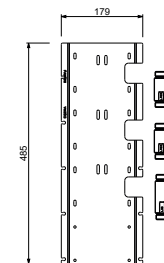

W276

OPTIONAL - Easy Fix System

1. plate and connections:
2. for an easy both horizontal and vertical installation of the thermostatic mixers:
   - to install art- H500A / D491A - **3 outlets**