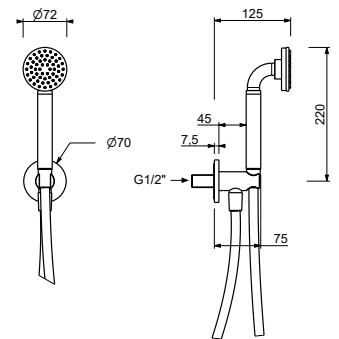

**OPTIONAL: Built-in part for plasterboard**

**W046** 91 00 W046

**R043**

**Shower set**

- Round escutcheon  $\varnothing$  65 mm thickness 4
- ICONA handshower
- water plug with showerholder
- 150 cm PVC flexible
- 1/2" inlet

**R044**

**Shower set**

- Round escutcheon  $\varnothing$  70 mm thickness 7.5
- ICONA handshower
- water plug with showerholder
- 150 cm PVC flexible
- 1/2" inlet

Chrome	53 02 R044
Matt Black	53 13 R044
Polished Nickel PVD	53 95 R044
Matt Gun Metal PVD	53 P5 R044
Matt British Gold PVD	53 P6 R044
Matt Copper PVD	53 P9 R044
Deep Black PVD	53 S1 R044
Mokka PVD	53 S5 R044
Brushed Steel Look PVD	53 92 R044
Pure Brass PVD	53 Q7 R044
Raw Metal PVD	53 Q8 R044