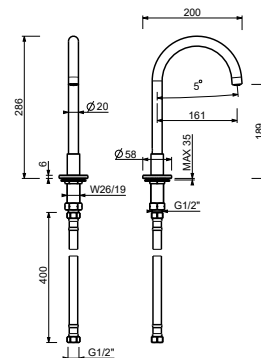

WASHBASIN : spouts

**Z347**  
lead $\phi$ free

**Washbasin spout**

- h. 28,6 cm
- spout projection 16 cm
- flow restrictor 5 l/min at 3 bar
- 1/2" inlet

Chrome	53 02 Z347
Matt Black	53 13 Z347
Polished Nickel PVD	53 95 Z347
Matt Gun Metal PVD	53 P5 Z347
Matt British Gold PVD	53 P6 Z347
Matt Copper PVD	53 P9 Z347
Deep Black PVD	53 S1 Z347
Mokka PVD	53 S5 Z347
Brushed Steel Look PVD	53 92 Z347
Pure Brass PVD	53 Q7 Z347
Raw Metal PVD	53 Q8 Z347