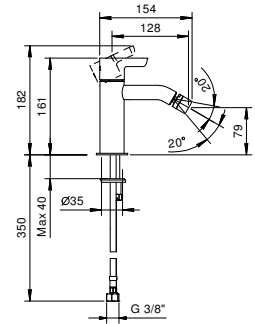

R408WF

Single-hole bidet mixer

- spout projection 12,5 cm
- handle
- flow restrictor 5 l/min at 3 bar
- articulated aerator
- flexible supply lines
- WITHOUT WASTE

Chrome	53 02 R408WF
Matt Black	53 13 R408WF
Polished Nickel PVD	53 95 R408WF
Matt Gun Metal PVD	53 P5 R408WF
Matt British Gold PVD	53 P6 R408WF
Matt Copper PVD	53 P9 R408WF
Deep Black PVD	53 S1 R408WF
Mokka PVD	53 S5 R408WF
Brushed Steel Look PVD	53 92 R408WF
Pure Brass PVD	53 Q7 R408WF
Raw Metal PVD	53 Q8 R408WF