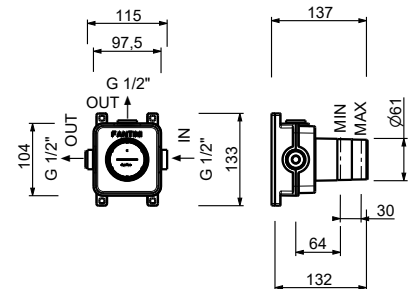

H590A

Built-in piece

44 00 H590A