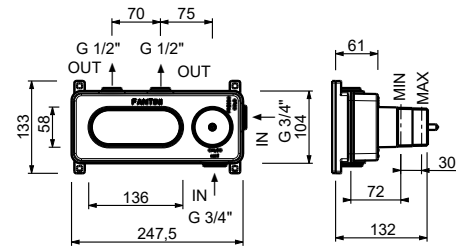

H572A

Built-in piece

44 00 H572A