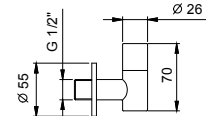

8364

Pair of filters

- with shutoff
- fully inspectable filter
- 1/2" inlet

N.B. complete finishing list in the section miscellaneous articles at the end of the pricelist