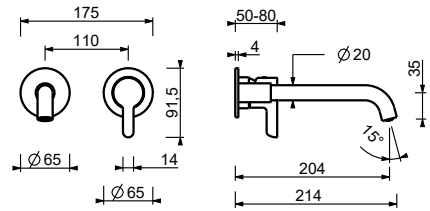

lead $\varnothing$ free

Wall-mount washbasin mixer

- spout projection 21 cm
- handle
- flow restrictor 5 l/min at 3 bar
- 1/2" inlets
- WITHOUT WASTE

R413B

External piece

Chrome	53 02 R413B
Matt Black	53 13 R413B
Polished Nickel PVD	53 95 R413B
Matt Gun Metal PVD	53 P5 R413B
Matt British Gold PVD	53 P6 R413B
Matt Copper PVD	53 P9 R413B
Deep Black PVD	53 S1 R413B
Mokka PVD	53 S5 R413B
Brushed Steel Look PVD	53 92 R413B
Pure Brass PVD	53 Q7 R413B
Raw Metal PVD	53 Q8 R413B