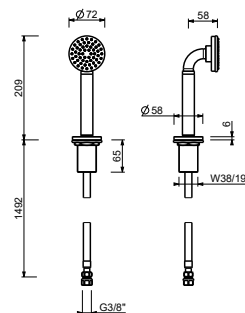

## Shower set for bathtub edge

- ICONA handshower
- 150 cm flexible

Chrome	53 02 Z350
Matt Black	53 13 Z350
Polished Nickel PVD	53 95 Z350
Matt Gun Metal PVD	53 P5 Z350
Matt British Gold PVD	53 P6 Z350
Matt Copper PVD	53 P9 Z350
Deep Black PVD	53 S1 Z350
Mokka PVD	53 S5 Z350
Brushed Steel Look PVD	53 92 Z350
Pure Brass PVD	53 Q7 Z350
Raw Metal PVD	53 Q8 Z350