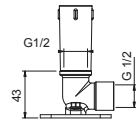

OPTIONAL: Built-in part for plasterboard

W046 91 00 W046