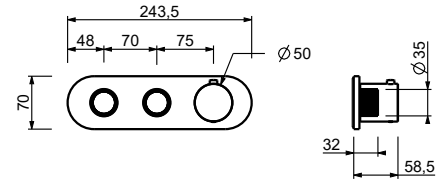

3/4" built-in thermostatic shower mixer

- handle
- ON/OFF buttons with flow rate adjustment
- soundproof
- for horizontal installation only
- 3/4" inlets
- nos. 2 1/2" outlets

H772B

External piece

Chrome	87 02 H772B
Polished Nickel PVD	87 95 H772B
Matt Gun Metal PVD	87 P5 H772B
Matt British Gold PVD	87 P6 H772B
Matt Copper PVD	87 P9 H772B
Deep Black PVD	87 S1 H772B
Mokka PVD	87 S5 H772B
Brushed Steel Look PVD	87 92 H772B
Pure Brass PVD	87 Q7 H772B
Raw Metal PVD	87 Q8 H772B