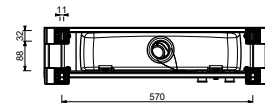

W286

Mounting plate for deck-mount bathtub mixer

- mounting plate
- without cover plate

N.B. To be completed with coverings allowing access for inspection