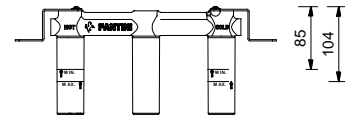

**R010A**

**Built-in piece**

44 00 R010A

**R056WF**  
lead $\phi$ free

**Single-hole washbasin mixer**

- spout projection 16 cm
- handles
- flow restrictor 5 l/min at 3 bar
- 90° ceramic cartridge
- flexible supply lines
- WITHOUT WASTE