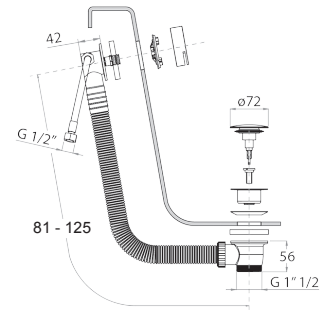

**W286**

**Mounting plate for deck-mount bathtub mixer**

- mounting plate
- without cover plate

N.B. To be completed with coverings allowing access for inspection

91 00 W286 € 1.540,00

**Q180**

**Escutcheon plate H/C**