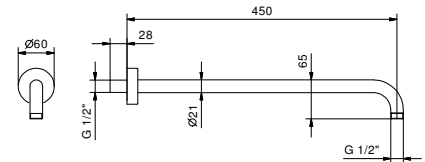

**OPTIONAL: Built-in part for plasterboard**

**W046** 91 00 W046

8028

**Shower arm**

- 45 cm long
- round backplate
- wall-mount
- 1/2" inlet

Chrome	86 02 8028
Matt Black	86 13 8028
Polished Nickel PVD	86 95 8028
Matt Gun Metal PVD	86 P5 8028
Matt British Gold PVD	86 P6 8028
Matt Copper PVD	86 P9 8028
Deep Black PVD	86 S1 8028
Mokka PVD	86 S5 8028
Brushed Steel Look PVD	86 92 8028
Pure Brass PVD	86 Q7 8028
Raw Metal PVD	86 Q8 8028