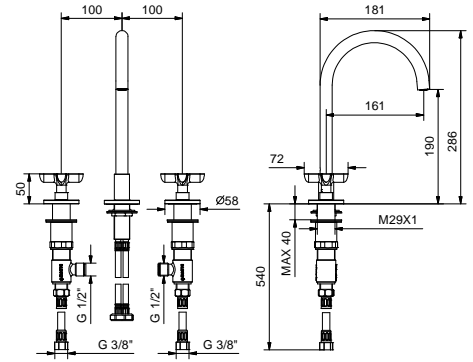

R007W

lead $\emptyset$ free

3-hole washbasin mixer

- spout projection 16 cm
- handles
- flow restrictor 5 l/min at 3 bar
- 90° ceramic cartridge
- flexible supply lines
- WITHOUT WASTE

Chrome	53 02 R007W
Matt Black	53 13 R007W
Polished Nickel PVD	53 95 R007W
Matt Gun Metal PVD	53 P5 R007W
Matt British Gold PVD	53 P6 R007W
Matt Copper PVD	53 P9 R007W
Deep Black PVD	53 S1 R007W
Mokka PVD	53 S5 R007W
Brushed Steel Look PVD	53 92 R007W
Pure Brass PVD	53 Q7 R007W
Raw Metal PVD	53 Q8 R007W

R007

lead $\emptyset$ free

3-hole washbasin mixer

- spout projection 16 cm
- handles
- flow restrictor 5 l/min at 3 bar
- 90° ceramic cartridge
- flexible supply lines
- WITH pop-up WASTE