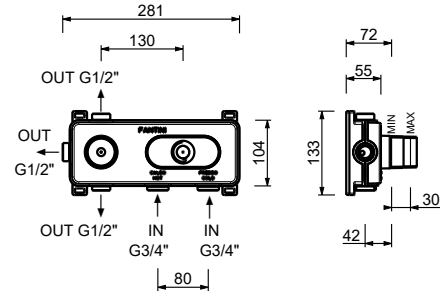

D373A

Built-in piece

19 00 D373A