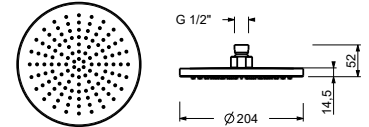

8136

Rain showerhead

- Ø 20 cm
- base material: brass
- flow restrictor 12 l/min at 3 bar
- anti-lime scale system
- 1/2" inlet
- check valve

NOTE: conditions necessary for the correct functioning: Min. Flow Rate: 10 l/min

Chrome	86 02 8136
Matt Black	86 13 8136
Polished Nickel PVD	86 95 8136
Matt Gun Metal PVD	86 P5 8136
Matt British Gold PVD	86 P6 8136
Matt Copper PVD	86 P9 8136
Deep Black PVD	86 S1 8136
Mokka PVD	86 S5 8136
Brushed Steel Look PVD	86 92 8136
Pure Brass PVD	86 Q7 8136
Raw Metal PVD	86 Q8 8136