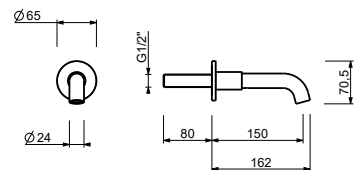

TUB: spouts

8455

Wall-mount bathtub spout

- spout projection 15 cm
- 1/2" inlet

Chrome	53 02 8455
Matt Black	53 13 8455
Polished Nickel PVD	53 95 8455
Matt Gun Metal PVD	53 P5 8455
Matt British Gold PVD	53 P6 8455
Matt Copper PVD	53 P9 8455
Deep Black PVD	53 S1 8455
Mokka PVD	53 S5 8455
Brushed Steel Look PVD	53 92 8455
Pure Brass PVD	53 Q7 8455
Raw Metal PVD	53 Q8 8455