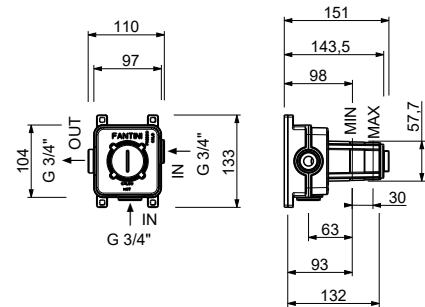

Monomando termostático ducha empotrado 3/4"

- maneta
- entradas de 3/4"
- aislamiento acústico
- sin llave de cierre, **debe pedirse por separado**

NOTA: El mezclador debe pedirse siempre con una válvula de cierre de 3/4" o 1/2"

H700B

Parte externa

Cromo	87 02 H700B
Negro Opaco	87 13 H700B
Blanco Opaco	87 29 H700B
Matt Gun Metal PVD	87 P5 H700B
Matt British Gold PVD	87 P6 H700B
Matt Copper PVD	87 P9 H700B
Deep Black PVD	87 S1 H700B
Mokka PVD	87 S5 H700B
Pure Brass PVD	87 Q7 H700B
Raw Metal PVD	87 Q8 H700B
Acero Cepillado	87 93 H700B

H500A

Parte empotrable

44 00 H500A