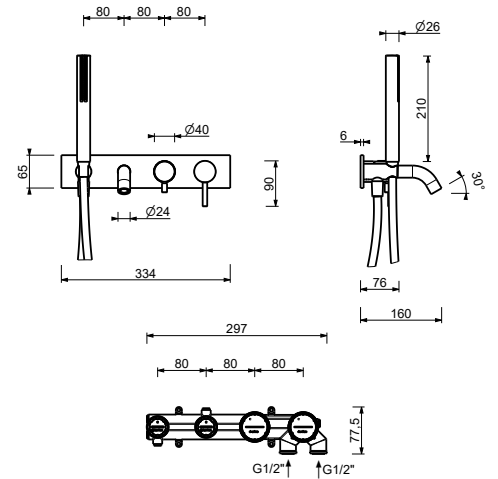

Monomando baño/ducha empotrado

- distancia a chorro 15 cm
- maneta
- desviador giratorio **2 salidas**
- teleducha SUN
- toma de agua y soporte teleducha
- flexo PVC 150 cm
- entradas de 1/2"

NOTA: teleducha FIT en las versiones PVD y 93

E020B

Parte externa

Cromo	50 02 E020B
Negro Opaco	50 13 E020B
Blanco Opaco	50 29 E020B
Matt Gun Metal PVD	50 P5 E020B
Matt British Gold PVD	50 P6 E020B
Matt Copper PVD	50 P9 E020B
Deep Black PVD	50 S1 E020B
Mokka PVD	50 S5 E020B
Pure Brass PVD	50 Q7 E020B
Raw Metal PVD	50 Q8 E020B
Acero Cepillado	50 93 E020B

D220A

Parte empotrable

44 00 D220A