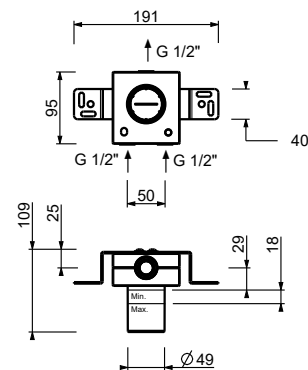

Built-in piece

44 00 M063A