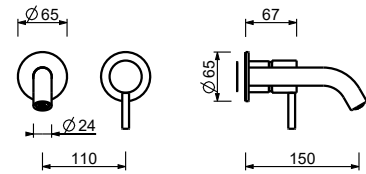

lead  free

Wall-mount washbasin mixer

- spout projection 15 cm
- CYLINDRICAL handle with LEVER
- with rosaces
- flow restrictor 5 l/min at 3 bar
- 1/2" inlets
- WITHOUT WASTE

E809B

External piece

Chrome	50 02 E809B
Matt Black	50 13 E809B
Matt White	50 29 E809B
Matt Gun Metal PVD	50 P5 E809B
Matt British Gold PVD	50 P6 E809B
Matt Copper PVD	50 P9 E809B
Deep Black PVD	50 S1 E809B
Mokka PVD	50 S5 E809B
Pure Brass PVD	50 Q7 E809B
Raw Metal PVD	50 Q8 E809B
Brushed Stainless Steel	50 93 E809B