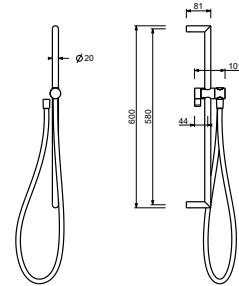

Chrome	90 02 9890
--------	------------

8145

Shower rail

- 60 cm long
- 150 cm PVC flexible
- adjustable slider
- without water plug
- without handshower

Chrome	86 02 8145
Matt Black	86 13 8145
Matt White	86 29 8145
Matt Gun Metal PVD	86 P5 8145
Matt British Gold PVD	86 P6 8145
Matt Copper PVD	86 P9 8145
Deep Black PVD	86 S1 8145
Mokka PVD	86 S5 8145
Pure Brass PVD	86 Q7 8145
Raw Metal PVD	86 Q8 8145
Brushed Stainless Steel	86 93 8145

9247

Shower rail

- 90 cm long
- 150 cm PVC flexible
- adjustable slider
- without water plug
- without handshower

Chrome	86 02 9247
Matt Black	86 13 9247
Matt White	86 29 9247
Matt Gun Metal PVD	86 P5 9247
Matt British Gold PVD	86 P6 9247
Matt Copper PVD	86 P9 9247
Deep Black PVD	86 S1 9247
Mokka PVD	86 S5 9247
Brushed Stainless Steel	86 93 9247