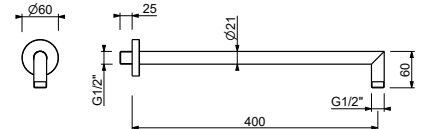

OPTIONAL: Built-in part for plasterboard

W046 91 00 W046

8123

Shower arm

- 40 cm long
- round backplate
- wall-mount
- 1/2" inlet

Chrome	86 02 8123
Matt Black	86 13 8123
Matt White	86 29 8123
Matt Gun Metal PVD	86 P5 8123
Matt British Gold PVD	86 P6 8123
Matt Copper PVD	86 P9 8123
Deep Black PVD	86 S1 8123
Mokka PVD	86 S5 8123
Pure Brass PVD	86 Q7 8123
Raw Metal PVD	86 Q8 8123
Brushed Stainless Steel	86 93 8123