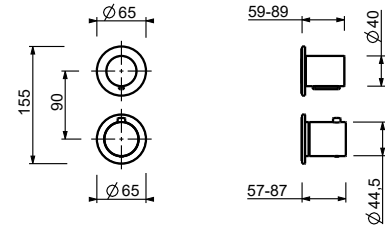

1/2" built-in thermostatic shower mixer

- handles
- with rosaces
- **2-way** diverter with turning knob
- 1/2" inlets
- soundproof
- for vertical installation only

G423B

External piece

Chrome	87 02 G423B
Matt Black	87 13 G423B
Matt White	87 29 G423B
Matt Gun Metal PVD	87 P5 G423B
Matt British Gold PVD	87 P6 G423B
Matt Copper PVD	87 P9 G423B
Deep Black PVD	87 S1 G423B
Mokka PVD	87 S5 G423B
Pure Brass PVD	87 Q7 G423B
Raw Metal PVD	87 Q8 G423B
Brushed Stainless Steel	87 93 G423B

M523A

Built-in piece

44 00 M523A