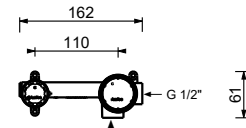

lead ρ free

Wall-mount washbasin mixer

- spout projection 25 cm
- CYLINDRICAL handle with LEVER
- with plate
- flow restrictor 5 l/min at 3 bar
- 1/2" inlets
- WITHOUT WASTE

E014B

External piece

Chrome	50 02 E014B
Matt Black	50 13 E014B
Matt White	50 29 E014B
Matt Gun Metal PVD	50 P5 E014B
Matt British Gold PVD	50 P6 E014B
Matt Copper PVD	50 P9 E014B
Deep Black PVD	50 S1 E014B
Mokka PVD	50 S5 E014B
Pure Brass PVD	50 Q7 E014B
Raw Metal PVD	50 Q8 E014B
Brushed Stainless Steel	50 93 E014B