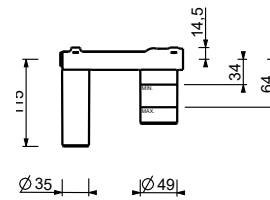

lead free

Wall-mount washbasin mixer

- spout projection 25 cm
- CYLINDRICAL handle with LEVER
- with rosaces
- flow restrictor 5 l/min at 3 bar
- 1/2" inlets
- WITHOUT WASTE

E812B

External piece

Chrome	50 02 E812B
Matt Black	50 13 E812B
Matt White	50 29 E812B
Matt Gun Metal PVD	50 P5 E812B
Matt British Gold PVD	50 P6 E812B
Matt Copper PVD	50 P9 E812B
Deep Black PVD	50 S1 E812B
Mokka PVD	50 S5 E812B
Pure Brass PVD	50 Q7 E812B
Raw Metal PVD	50 Q8 E812B
Brushed Stainless Steel	50 93 E812B

M111A

Built-in piece

44 00 M111A