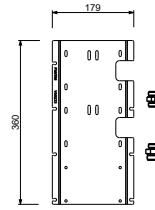

W269

OPTIONAL - Easy Fix System

1. plate and connections:
2. for an easy both horizontal and vertical installation of the thermostatic mixers:
   - to install art- H500A / H590A - **1 outlet**
   - to install art- H500A / H590A - **2 outlets**