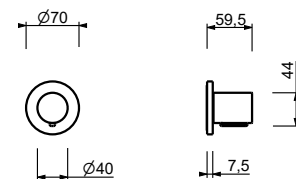

G490B

External piece

Chrome	87 02 G490B
Matt Black	87 13 G490B
Matt White	87 29 G490B
Matt Gun Metal PVD	87 P5 G490B
Matt British Gold PVD	87 P6 G490B
Matt Copper PVD	87 P9 G490B
Deep Black PVD	87 S1 G490B
Mokka PVD	87 S5 G490B
Pure Brass PVD	87 Q7 G490B
Raw Metal PVD	87 Q8 G490B
Brushed Stainless Steel	87 93 G490B