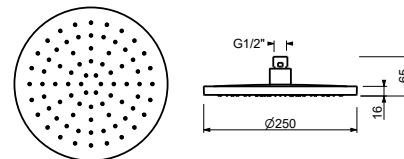

8157

Rain showerhead

- Ø 25 cm
- base material: ABS
- flow restrictor 9 l/min at 3 bar
- anti-lime scale system
- 1/2" inlet
- check valve

NOTE: conditions necessary for the correct functioning: Min. Flow Rate: 10 l/min