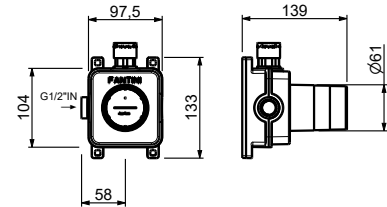

lead free

Electronic wall-mounted washbasin spout

- spout projection 20 cm
- Integrated sensor
- flow restrictor 5 l/min at 3 bar
- WITHOUT WASTE
- water temperature and flow rate controlled by a thermostat (not included)

Design 967 Arch

Z692B

External piece

Chrome	87 02 Z692B
Matt Black	87 13 Z692B
Matt White	87 29 Z692B
Matt Gun Metal PVD	87 P5 Z692B
Matt British Gold PVD	87 P6 Z692B
Matt Copper PVD	87 P9 Z692B
Deep Black PVD	87 S1 Z692B
Mokka PVD	87 S5 Z692B
Pure Brass PVD	87 Q7 Z692B
Raw Metal PVD	87 Q8 Z692B
Brushed Stainless Steel	87 93 Z692B

Z692A

Built-in piece

44 00 Z692A