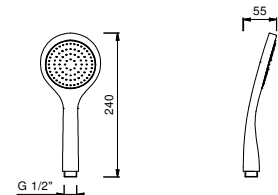

8914

Handshower

- DISCO
- base material: ABS
- Ø 10 cm
- round lever
- flow restrictor 9 l/min
- anti-lime scale system
- check valve

Chrome	90 02 8914
--------	------------

Z674

Handshower

- DISCO
- base material: ABS
- Ø 11 cm
- 3 jets: rain, tonic jet, massage
- flow restrictor 12 l/min
- anti-lime scale system
- check valve