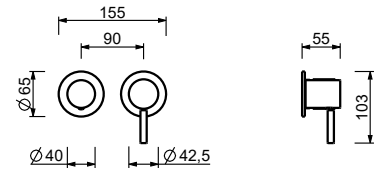

Built-in shower mixer

- handles
- with rosaces
- **2-way** diverter with turning knob
- 1/2" inlets
- soundproof
- for horizontal installation only

G481B

External piece

Chrome	50 02 G481B
Matt Black	50 13 G481B
Matt White	50 29 G481B
Matt Gun Metal PVD	50 P5 G481B
Matt British Gold PVD	50 P6 G481B
Matt Copper PVD	50 P9 G481B
Deep Black PVD	50 S1 G481B
Mokka PVD	50 S5 G481B
Pure Brass PVD	50 Q7 G481B
Raw Metal PVD	50 Q8 G481B
Brushed Stainless Steel	50 93 G481B