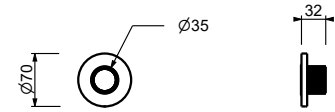

Stop valve

- ON/OFF button with flow rate adjustment **AUX**

Screen-printing

- soundproof
- for horizontal and vertical installation
- 1/2" inlets

H792B

External piece

Chrome	87 02 H792B
Matt Gun Metal PVD	87 P5 H792B
Matt British Gold PVD	87 P6 H792B
Matt Copper PVD	87 P9 H792B
Deep Black PVD	87 S1 H792B
Mokka PVD	87 S5 H792B
Pure Brass PVD	87 Q7 H792B
Raw Metal PVD	87 Q8 H792B
Brushed Stainless Steel	87 93 H792B