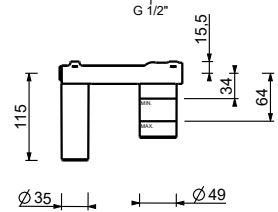

lead ρ free

Wall-mount washbasin mixer

- spout projection 25 cm
- CYLINDRICAL handle with LEVER
- with plate
- flow restrictor 5 l/min at 3 bar
- 1/2" inlets
- WITHOUT WASTE

E014B

External piece

Chrome	50 02 E014B
Matt Black	50 13 E014B
Matt White	50 29 E014B
Matt Gun Metal PVD	50 P5 E014B
Matt British Gold PVD	50 P6 E014B
Matt Copper PVD	50 P9 E014B
Deep Black PVD	50 S1 E014B
Mokka PVD	50 S5 E014B
Pure Brass PVD	50 Q7 E014B
Raw Metal PVD	50 Q8 E014B
Brushed Stainless Steel	50 93 E014B

M111A

Built-in piece

44 00 M111A