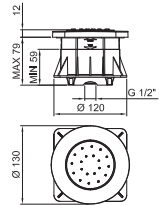

Lateral body spray

- adjustable
- base material: ABS
- anti-lime scale system
- 1/2" inlet
- built-in part included

NOTE: conditions necessary for the correct functioning: Min. Flow Rate: 12 l/min

Chrome	86 02 8055