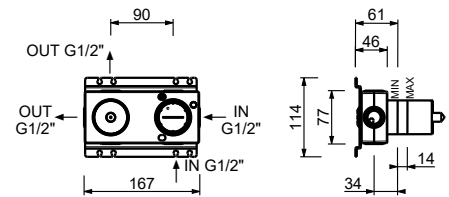

M685A

Built-in piece

44 00 M685A