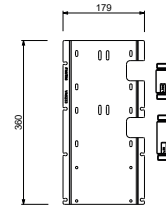

W275

OPTIONAL - Easy Fix System

1. plate and connections:
2. for an easy both horizontal and vertical installation of the thermostatic mixers:
   - to install art- H500A / D491A - **1 outlet**
   - to install art- H500A / D491A - **2 outlets**