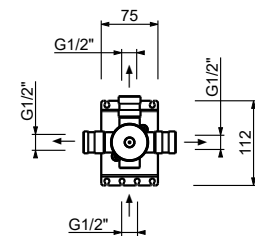

External piece

Chrome	87 02 G577B
Matt Black	87 13 G577B
Matt White	87 29 G577B
Matt Gun Metal PVD	87 P5 G577B
Matt British Gold PVD	87 P6 G577B
Matt Copper PVD	87 P9 G577B
Deep Black PVD	87 S1 G577B
Mokka PVD	87 S5 G577B
Pure Brass PVD	87 Q7 G577B
Raw Metal PVD	87 Q8 G577B
Brushed Stainless Steel	87 93 G577B