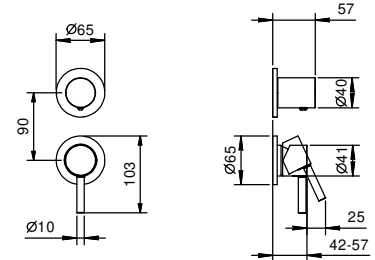

Built-in shower mixer

- handles
- with rosaces
- **2-way** diverter with turning knob
- 1/2" inlets
- soundproof
- for vertical installation only

G481B

External piece

Chrome	50 02 G481B
Matt Black	50 13 G481B
Matt White	50 29 G481B
Matt Gun Metal PVD	50 P5 G481B
Matt British Gold PVD	50 P6 G481B
Matt Copper PVD	50 P9 G481B
Deep Black PVD	50 S1 G481B
Mokka PVD	50 S5 G481B
Pure Brass PVD	50 Q7 G481B
Raw Metal PVD	50 Q8 G481B
Brushed Stainless Steel	50 93 G481B