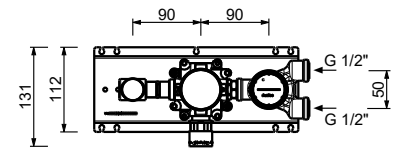

Electronic wall-mounted basin mixer

- spout projection 20 cm
- CYLINDRICAL handle
- Progressive cartridge
- flow restrictor 5 l/min at 3 bar
- equipped with alkaline battery (4x1,5 type AA)
- WITHOUT WASTE

G311B

External piece

Chrome	50 02 G311B
Matt Black	50 13 G311B
Matt White	50 29 G311B
Matt Gun Metal PVD	50 P5 G311B
Matt British Gold PVD	50 P6 G311B
Matt Copper PVD	50 P9 G311B
Deep Black PVD	50 S1 G311B
Mokka PVD	50 S5 G311B
Pure Brass PVD	50 Q7 G311B
Raw Metal PVD	50 Q8 G311B
Brushed Stainless Steel	50 93 G311B