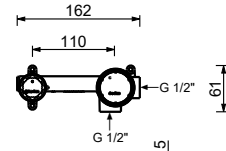

lead ρ free

Wall-mount washbasin mixer

- spout projection 20 cm
- CYLINDRICAL handle with LEVER
- with rosaces
- flow restrictor 5 l/min at 3 bar
- 1/2" inlets
- WITHOUT WASTE

E811B

External piece

Chrome	50 02 E811B
Matt Black	50 13 E811B
Matt White	50 29 E811B
Matt Gun Metal PVD	50 P5 E811B
Matt British Gold PVD	50 P6 E811B
Matt Copper PVD	50 P9 E811B
Deep Black PVD	50 S1 E811B
Mokka PVD	50 S5 E811B
Pure Brass PVD	50 Q7 E811B
Raw Metal PVD	50 Q8 E811B
Brushed Stainless Steel	50 93 E811B