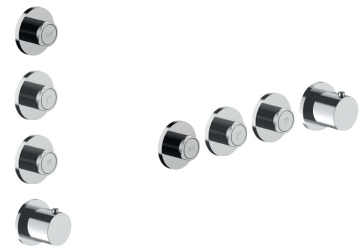

EXAMPLE OF COMBINATION - 3 OUTLETS