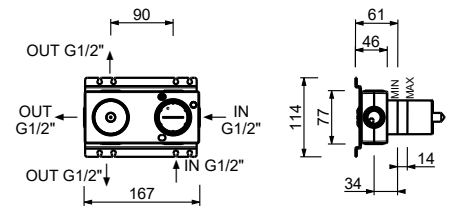

M687A

Built-in piece

44 00 M687A

Built-in shower mixer

- handles
- **2-way** diverter with turning knob
- SUN handshower
- water plug with showerholder
- 150 cm PVC flexible
- 1/2" inlets

NOTE: FIT handshower in PVD and 93 finishes