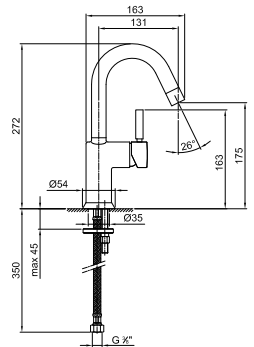

Chrome 42 02 1804WF
Matt Gun Metal PVD 42 P5 1804WF
Matt British Gold PVD 42 P6 1804WF
Matt Copper PVD 42 P9 1804WF
Deep Black PVD 42 S1 1804WF
Mokka PVD 42 S5 1804WF

1804F

Single-hole washbasin mixer

- spout projection 13 cm
- handle
- turning spout
- flow restrictor 5 l/min at 3 bar
- flexible supply lines
- WITH WASTE