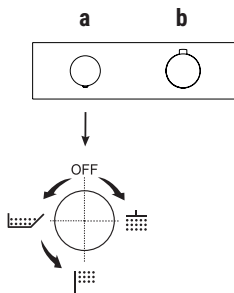

The built-in 3/4" thermostatic shower mixer is available:

- art. **G572B+D372A** - 2 outlets

- art. **G573B+D373A** - 3 outlets

EXAMPLE:

art. G573B+D373A

a) shut-off rotating diverter - By rotating the diverter knob from centre to right clockwise, one opens the first outlet, shuts off at the centre and rotating left opens the second and third outlets in a sequence.

b) temperature control.

Base material: BRASS

Finishing:

- 02 Chrome
- 13 Matt Black (RAL 9005)
- 29 Matt White (RAL 9016)
- P5 Matt Gun Metal PVD
- P6 Matt British Gold PVD
- P9 Matt Copper PVD
- S1 Deep Black PVD
- S5 Mokka PVD
- Q7 Pure Brass PVD
- Q8 Raw Metal PVD

Base material:

STAINLESS STEEL AISI 316/316 L

Finishing:

- 93 Brushed Stainless Steel

* For spare parts, accessories, miscellaneous items and extensions please refer to specific pricelist sections