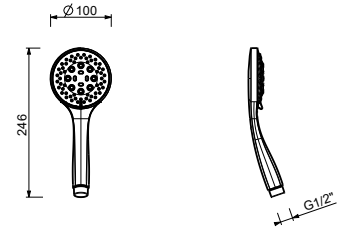

Z348

Handshower

- DISCO
- base material: ABS
- Ø 10 cm
- 3 jets: rain, tonic jet, massage
- flow restrictor 12 l/min
- anti-lime scale system
- check valve