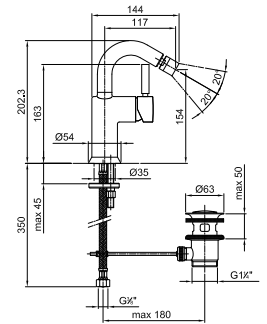

M063A

Built-in piece

44 00 M063A

1808F

Single-hole bidet mixer

- spout projection 11,5 cm
- handle
- turning spout
- flow restrictor 5 l/min at 3 bar
- articulated aerator
- flexible supply lines
- WITH WASTE