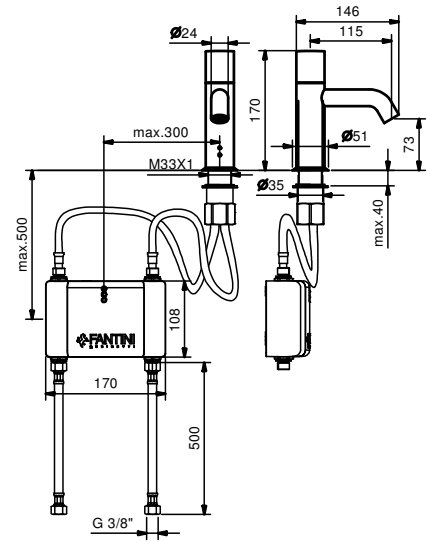

- spout projection 11,5 cm
- CYLINDRICAL handle
- Progressive cartridge
- flow restrictor 5 l/min at 3 bar
- equipped with alkaline battery (4x1,5 type AA)
- flexible supply lines
- WITHOUT WASTE

Chrome	50 02 2504WF
Matt Black	50 13 2504WF
Matt White	50 29 2504WF
Matt Gun Metal PVD	50 P5 2504WF
Matt British Gold PVD	50 P6 2504WF
Matt Copper PVD	50 P9 2504WF
Deep Black PVD	50 S1 2504WF
Mokka PVD	50 S5 2504WF
Pure Brass PVD	50 Q7 2504WF
Raw Metal PVD	50 Q8 2504WF
Brushed Stainless Steel	50 93 2504WF