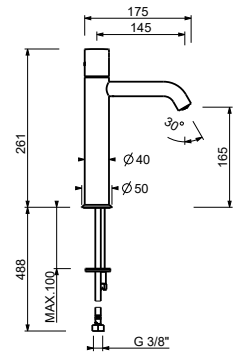

E905WF
lead \varnothing free

Single-hole high washbasin mixer

- h. 26,1 cm
- spout projection 14,5 cm
- CYLINDRICAL handle
- flow restrictor 5 l/min at 3 bar
- flexible supply lines
- WITHOUT WASTE

Chrome	50 02 E905WF
Matt Black	50 13 E905WF
Matt White	50 29 E905WF
Matt Gun Metal PVD	50 P5 E905WF
Matt British Gold PVD	50 P6 E905WF
Matt Copper PVD	50 P9 E905WF
Deep Black PVD	50 S1 E905WF
Mokka PVD	50 S5 E905WF
Pure Brass PVD	50 Q7 E905WF
Raw Metal PVD	50 Q8 E905WF
Brushed Stainless Steel	50 93 E905WF