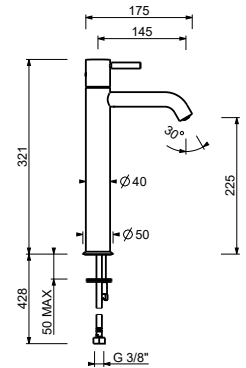

E906WF
lead \varnothing free

Single-hole high washbasin mixer

- h. 32,1 cm
- spout projection 14,5 cm
- CYLINDRICAL handle
- flow restrictor 5 l/min at 3 bar
- flexible supply lines
- WITHOUT WASTE

Chrome	50 02 E906WF
Matt Black	50 13 E906WF
Matt White	50 29 E906WF
Matt Gun Metal PVD	50 P5 E906WF
Matt British Gold PVD	50 P6 E906WF
Matt Copper PVD	50 P9 E906WF
Deep Black PVD	50 S1 E906WF
Mokka PVD	50 S5 E906WF
Pure Brass PVD	50 Q7 E906WF
Raw Metal PVD	50 Q8 E906WF
Brushed Stainless Steel	50 93 E906WF

E806WF
lead ϕ free

Single-hole high washbasin mixer

- h. 32,1 cm
- spout projection 14,5 cm
- CYLINDRICAL handle with LEVER
- flow restrictor 5 l/min at 3 bar
- flexible supply lines
- WITHOUT WASTE

Chrome	50 02 E806WF
Matt Black	50 13 E806WF
Matt White	50 29 E806WF
Matt Gun Metal PVD	50 P5 E806WF
Matt British Gold PVD	50 P6 E806WF
Matt Copper PVD	50 P9 E806WF
Deep Black PVD	50 S1 E806WF
Mokka PVD	50 S5 E806WF
Pure Brass PVD	50 Q7 E806WF
Raw Metal PVD	50 Q8 E806WF
Brushed Stainless Steel	50 93 E806WF