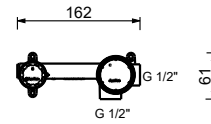

lead free

Wall-mount washbasin mixer

- spout projection 25 cm
- CYLINDRICAL handle with LEVER
- with rosaces
- flow restrictor 5 l/min at 3 bar
- 1/2" inlets
- WITHOUT WASTE

E812B

External piece

Chrome	50 02 E812B
Matt Black	50 13 E812B
Matt White	50 29 E812B
Matt Gun Metal PVD	50 P5 E812B
Matt British Gold PVD	50 P6 E812B
Matt Copper PVD	50 P9 E812B
Deep Black PVD	50 S1 E812B
Mokka PVD	50 S5 E812B
Pure Brass PVD	50 Q7 E812B
Raw Metal PVD	50 Q8 E812B
Brushed Stainless Steel	50 93 E812B