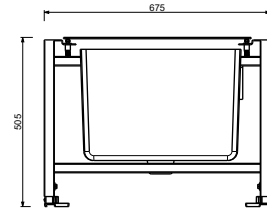

W286

Mounting plate for deck-mount bathtub mixer

- mounting plate
- without cover plate

N.B. To be completed with coverings allowing access for inspection

91 00 W286