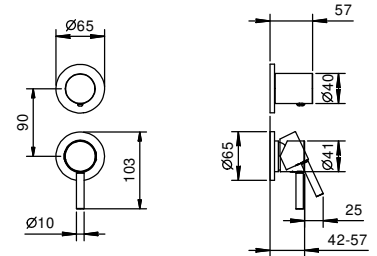

M685A

Built-in piece

44 00 M685A

Built-in shower mixer

- handles
- with rosaces
- **3-way** diverter with turning knob
- 1/2" inlets
- soundproof
- for vertical installation only

G489B

External piece

Chrome	50 02 G489B
Matt Black	50 13 G489B
Matt White	50 29 G489B
Matt Gun Metal PVD	50 P5 G489B
Matt British Gold PVD	50 P6 G489B
Matt Copper PVD	50 P9 G489B
Deep Black PVD	50 S1 G489B
Mokka PVD	50 S5 G489B
Pure Brass PVD	50 Q7 G489B
Raw Metal PVD	50 Q8 G489B
Brushed Stainless Steel	50 93 G489B