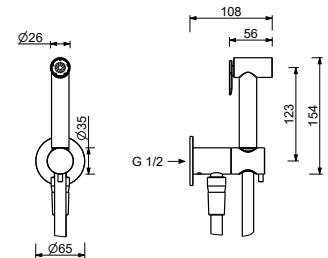

W291

Hydrobrush

- for WC cleaning
- water plug with showerholder
- stop valve
- round backplate
- 120 cm brass flexible hose

N.B. complete finishing list in the section miscellaneous articles at the end of the pricelist

Chrome	91 02 W291
Matt Black	91 13 W291
Matt White	91 29 W291
Matt Gun Metal PVD	91 P5 W291
Matt British Gold PVD	91 P6 W291
Matt Copper PVD	91 P9 W291
Deep Black PVD	91 S1 W291
Mokka PVD	91 S5 W291
Pure Brass PVD	91 Q7 W291
Raw Metal PVD	91 Q8 W291
Brushed Stainless Steel	91 93 W291