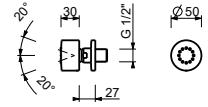

9248

Lateral body spray

- base material: brass
- adjustable
- anti-lime scale system
- 1/2" inlet

NOTE: conditions necessary for the correct functioning: Min. Flow Rate: 12 l/min

Chrome	86 02 9248
Matt Black	86 13 9248
Matt White	86 29 9248
Matt Gun Metal PVD	86 P5 9248
Matt British Gold PVD	86 P6 9248
Matt Copper PVD	86 P9 9248
Deep Black PVD	86 S1 9248
Mokka PVD	86 S5 9248