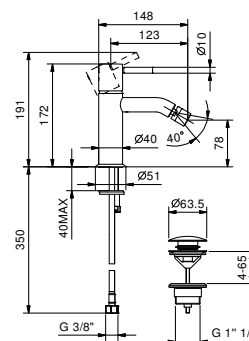

E808F

Single-hole bidet mixer

- spout projection 12,5 cm
- CYLINDRICAL handle with LEVER
- flow restrictor 5 l/min at 3 bar
- articulated aerator
- flexible supply lines
- WITH pop-up WASTE

Chrome	50 02 E808F
Matt Black	50 13 E808F
Matt White	50 29 E808F
Matt Gun Metal PVD	50 P5 E808F
Matt British Gold PVD	50 P6 E808F
Matt Copper PVD	50 P9 E808F
Deep Black PVD	50 S1 E808F
Mokka PVD	50 S5 E808F
Pure Brass PVD	50 Q7 E808F
Raw Metal PVD	50 Q8 E808F
Brushed Stainless Steel	50 93 E808F