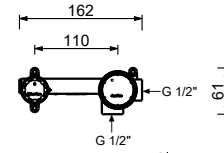

lead free

Wall-mount washbasin mixer

- spout projection 15 cm
- CYLINDRICAL handle with LEVER
- with plate
- flow restrictor 5 l/min at 3 bar
- 1/2" inlets
- WITHOUT WASTE

E010B

External piece

Chrome	50 02 E010B
Matt Black	50 13 E010B
Matt White	50 29 E010B
Matt Gun Metal PVD	50 P5 E010B
Matt British Gold PVD	50 P6 E010B
Matt Copper PVD	50 P9 E010B
Deep Black PVD	50 S1 E010B
Mokka PVD	50 S5 E010B
Pure Brass PVD	50 Q7 E010B
Raw Metal PVD	50 Q8 E010B
Brushed Stainless Steel	50 93 E010B