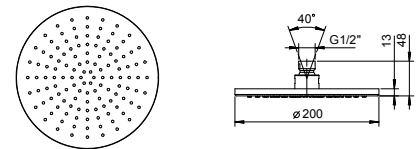

Rain showerhead

- Ø 20 cm
- base material: ABS
- flow restrictor 12 l/min at 3 bar
- anti-lime scale system
- 1/2" inlet
- check valve

NOTE: conditions necessary for the correct functioning: Min. Flow Rate: 10 l/min

Chrome	86 02 8095