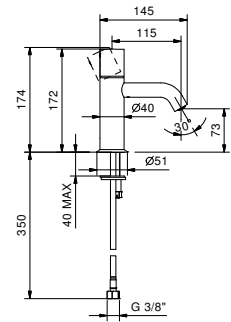

E904WF

lead $\emptyset$ free

Single-hole washbasin mixer

- spout projection 11,5 cm
- CYLINDRICAL handle
- flow restrictor 5 l/min at 3 bar
- flexible supply lines
- WITHOUT WASTE

Chrome	50 02 E904WF
Matt Black	50 13 E904WF
Matt White	50 29 E904WF
Matt Gun Metal PVD	50 P5 E904WF
Matt British Gold PVD	50 P6 E904WF
Matt Copper PVD	50 P9 E904WF
Deep Black PVD	50 S1 E904WF
Mokka PVD	50 S5 E904WF
Pure Brass PVD	50 Q7 E904WF
Raw Metal PVD	50 Q8 E904WF
Brushed Stainless Steel	50 93 E904WF