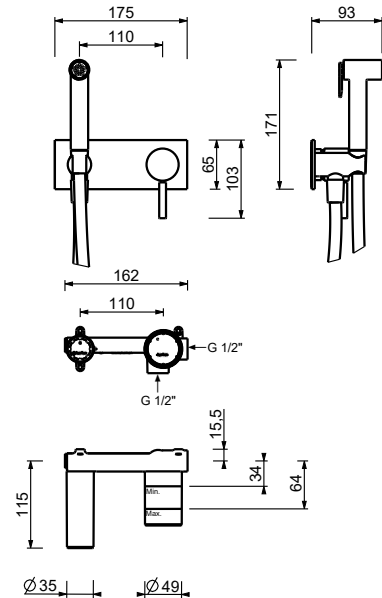

Hydropray

- for personal care
- Shower mixer included
- water plug with showerholder
- with plate
- 120 cm brass flexible hose
- 1/2" inlet

N.B. complete finishing list in the section miscellaneous articles at the end of the pricelist

E859B

External piece

Chrome	50 02 E859B
Matt Black	50 13 E859B
Matt White	50 29 E859B
Matt Gun Metal PVD	50 P5 E859B
Matt British Gold PVD	50 P6 E859B
Matt Copper PVD	50 P9 E859B
Deep Black PVD	50 S1 E859B
Mokka PVD	50 S5 E859B
Pure Brass PVD	50 Q7 E859B
Raw Metal PVD	50 Q8 E859B
Brushed Stainless Steel	50 93 E859B