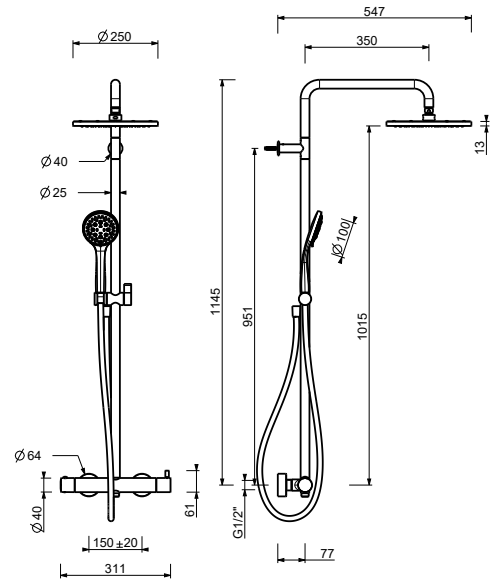

E829

Showerrail with external mixer

- handles
- **2-way** shut-off diverter with turning knob
- 150 cm PVC flexible
- handshower
- shower head Ø 25 cm
- 1/2" inlets
- adjustable slider

N.B. FIT hand shower and Ø 20 cm showerhead in P9 and S1 versions

Chrome	50 02 E829
Matt Black	50 13 E829
Matt Gun Metal PVD	50 P5 E829
Matt British Gold PVD	50 P6 E829
Matt Copper PVD	50 P9 E829
Deep Black PVD	50 S1 E829
Mokka PVD	50 S5 E829