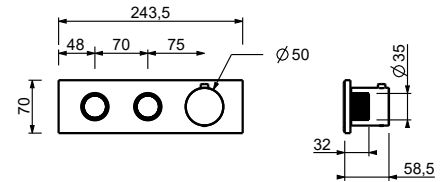

3/4" built-in thermostatic shower mixer

- handle
- ON/OFF buttons with flow rate adjustment
- soundproof
- for horizontal installation only
- 3/4" inlets
- nos. 2 1/2" outlets

H572B

External piece

Chrome	87 02 H572B
Matt Gun Metal PVD	87 P5 H572B
Matt British Gold PVD	87 P6 H572B
Matt Copper PVD	87 P9 H572B
Deep Black PVD	87 S1 H572B
Mokka PVD	87 S5 H572B
Pure Brass PVD	87 Q7 H572B
Raw Metal PVD	87 Q8 H572B
Brushed Stainless Steel	87 93 H572B