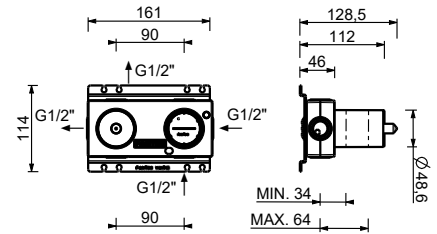

M623A

Built-in piece

44 00 M623A