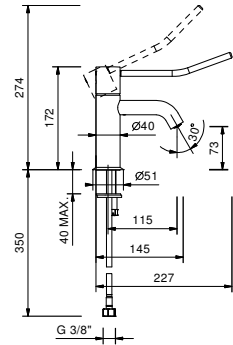

G604WF
lead ϕ free

Single-hole washbasin mixer

- spout projection 11,5 cm
- long lever handle
- flow restrictor 5 l/min at 3 bar
- flexible supply lines
- WITHOUT WASTE

Chrome 50 02 G604WF
Brushed Stainless Steel 50 93 G604WF

1804WF

Single-hole washbasin mixer

- spout projection 13 cm
- handle
- turning spout
- flow restrictor 5 l/min at 3 bar
- flexible supply lines
- WITHOUT WASTE