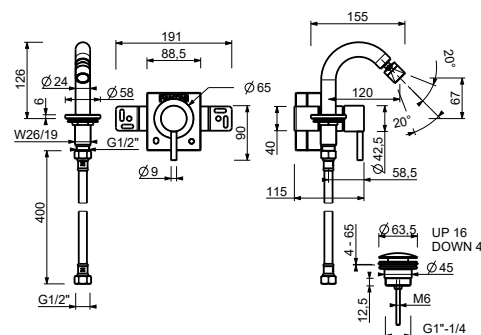

E911B

External piece

Chrome	50 02 E911B
Matt Black	50 13 E911B
Matt White	50 29 E911B
Matt Gun Metal PVD	50 P5 E911B
Matt British Gold PVD	50 P6 E911B
Matt Copper PVD	50 P9 E911B
Deep Black PVD	50 S1 E911B
Mokka PVD	50 S5 E911B
Pure Brass PVD	50 Q7 E911B
Raw Metal PVD	50 Q8 E911B
Brushed Stainless Steel	50 93 E911B