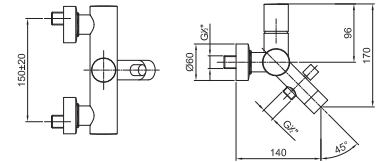

1615

Wall-mount bathtub mixer

- spout projection 14 cm
- handle
- **2-way** automatic diverter
- SUN handshower
- handshower holder
- 150 cm PVC flexible

NOTE: FIT handshower in PVD finishes

Chrome	50 02 1615
Matt Black	50 13 1615
Matt White	50 29 1615
Matt Gun Metal PVD	50 P5 1615
Matt British Gold PVD	50 P6 1615
Matt Copper PVD	50 P9 1615
Deep Black PVD	50 S1 1615
Mokka PVD	50 S5 1615

1618

Wall-mount bathtub mixer

- spout projection 14 cm
- handle
- **2-way** automatic diverter
- without shower set

Chrome	50 02 1618
Matt Black	50 13 1618
Matt White	50 29 1618
Matt Gun Metal PVD	50 P5 1618
Matt British Gold PVD	50 P6 1618
Matt Copper PVD	50 P9 1618
Deep Black PVD	50 S1 1618
Mokka PVD	50 S5 1618