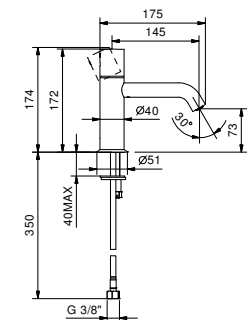

Single-hole washbasin mixer with extended spout

- spout projection 14,5 cm
- CYLINDRICAL handle
- flow restrictor 5 l/min at 3 bar
- flexible supply lines
- WITHOUT WASTE

Chrome	50 02 E903WF
Matt Black	50 13 E903WF
Matt White	50 29 E903WF
Matt Gun Metal PVD	50 P5 E903WF
Matt British Gold PVD	50 P6 E903WF
Matt Copper PVD	50 P9 E903WF
Deep Black PVD	50 S1 E903WF
Mokka PVD	50 S5 E903WF
Pure Brass PVD	50 Q7 E903WF
Raw Metal PVD	50 Q8 E903WF
Brushed Stainless Steel	50 93 E903WF