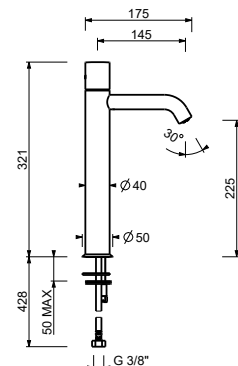

E805WF
lead \varnothing free

Single-hole high washbasin mixer

- h. 26,1 cm
- spout projection 14,5 cm
- CYLINDRICAL handle with LEVER
- flow restrictor 5 l/min at 3 bar
- flexible supply lines
- WITHOUT WASTE

E906WF
lead \varnothing free

Single-hole high washbasin mixer

- h. 32,1 cm
- spout projection 14,5 cm
- CYLINDRICAL handle
- flow restrictor 5 l/min at 3 bar
- flexible supply lines
- WITHOUT WASTE

Chrome	50 02 E906WF
Matt Black	50 13 E906WF
Matt White	50 29 E906WF
Matt Gun Metal PVD	50 P5 E906WF
Matt British Gold PVD	50 P6 E906WF
Matt Copper PVD	50 P9 E906WF
Deep Black PVD	50 S1 E906WF
Mokka PVD	50 S5 E906WF
Pure Brass PVD	50 Q7 E906WF
Raw Metal PVD	50 Q8 E906WF
Brushed Stainless Steel	50 93 E906WF