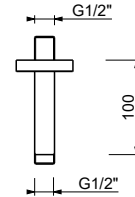

OPTIONAL: Built-in part for plasterboard

W046 91 00 W046

8121

Shower arm

- 10 cm long
- round backplate
- ceiling-mount
- 1/2" inlet

Chrome	86 02 8121
Matt Black	86 13 8121
Matt White	86 29 8121
Matt Gun Metal PVD	86 P5 8121
Matt British Gold PVD	86 P6 8121
Matt Copper PVD	86 P9 8121
Deep Black PVD	86 S1 8121
Mokka PVD	86 S5 8121
Pure Brass PVD	86 Q7 8121
Raw Metal PVD	86 Q8 8121
Brushed Stainless Steel	86 93 8121