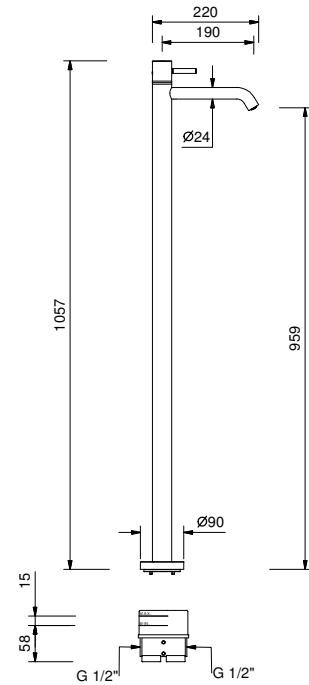

lead free

Floor-mount washbasin mixer

- spout projection 19 cm
- CYLINDRICAL handle with LEVER
- flow restrictor 5 l/min at 3 bar
- 1/2" inlets
- WITHOUT WASTE

E836B

External piece

Chrome	50 02 E836B
Matt Black	50 13 E836B
Matt White	50 29 E836B
Matt Gun Metal PVD	50 P5 E836B
Matt British Gold PVD	50 P6 E836B
Matt Copper PVD	50 P9 E836B
Deep Black PVD	50 S1 E836B
Mokka PVD	50 S5 E836B
Pure Brass PVD	50 Q7 E836B
Raw Metal PVD	50 Q8 E836B
Brushed Stainless Steel	50 93 E836B

3336A

Built-in piece

19 00 3336A