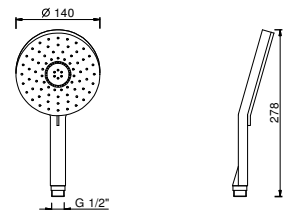

9890

Handshower

- DISCO
- base material: ABS
- Ø 14 cm
- 2 jets: 72 rain nozzles, 4 massage nozzles
- flow restrictor 12 l/min
- anti-lime scale system
- check valve