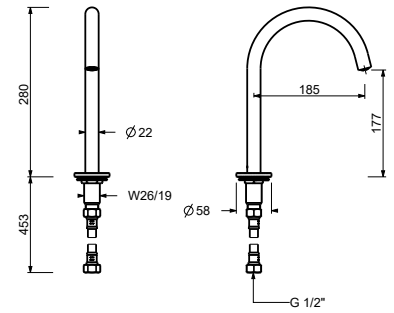

8436
lead ϕ free

Washbasin spout
 • h. 28 cm
 • spout projection 18,5 cm
 • flow restrictor 5 l/min at 3 bar
 • 1/2" inlet

Chrome	24 02 8436
Matt Black	24 13 8436
Matt White	24 29 8436
Matt Gun Metal PVD	24 P5 8436
Matt British Gold PVD	24 P6 8436
Matt Copper PVD	24 P9 8436
Deep Black PVD	24 S1 8436
Mokka PVD	24 S5 8436
Pure Brass PVD	24 Q7 8436
Raw Metal PVD	24 Q8 8436
Brushed Stainless Steel	24 93 8436