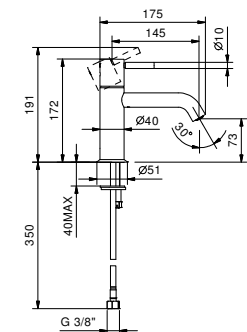

Single-hole washbasin mixer with extended spout

- spout projection 14,5 cm
- CYLINDRICAL handle with LEVER
- flow restrictor 5 l/min at 3 bar
- flexible supply lines
- WITHOUT WASTE

Chrome	50 02 E803WF
Matt Black	50 13 E803WF
Matt White	50 29 E803WF
Matt Gun Metal PVD	50 P5 E803WF
Matt British Gold PVD	50 P6 E803WF
Matt Copper PVD	50 P9 E803WF
Deep Black PVD	50 S1 E803WF
Mokka PVD	50 S5 E803WF
Pure Brass PVD	50 Q7 E803WF
Raw Metal PVD	50 Q8 E803WF
Brushed Stainless Steel	50 93 E803WF