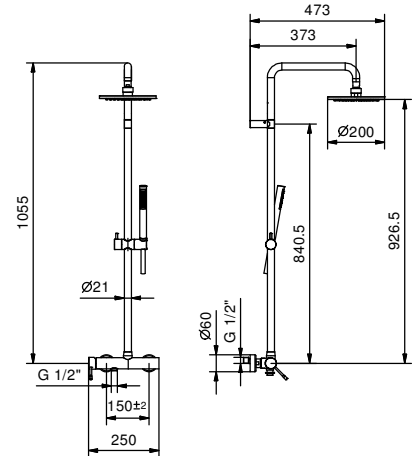

G577B+D377A

3 outlets

8130

Showerrail with external mixer

- handles
- **2-way** shut-off diverter with turning knob
- handshower
- 150 cm PVC flexible
- prolonging shower arm
- shower head Ø 20 cm
- 1/2" inlets
- adjustable slider