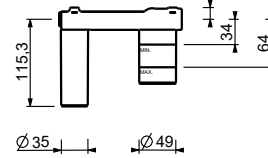

lead ρ free

Wall-mount washbasin mixer

- spout projection 20 cm
- CYLINDRICAL handle with LEVER
- with rosaces
- flow restrictor 5 l/min at 3 bar
- 1/2" inlets
- WITHOUT WASTE

E811B

External piece

Chrome	50 02 E811B
Matt Black	50 13 E811B
Matt White	50 29 E811B
Matt Gun Metal PVD	50 P5 E811B
Matt British Gold PVD	50 P6 E811B
Matt Copper PVD	50 P9 E811B
Deep Black PVD	50 S1 E811B
Mokka PVD	50 S5 E811B
Pure Brass PVD	50 Q7 E811B
Raw Metal PVD	50 Q8 E811B
Brushed Stainless Steel	50 93 E811B

M111A

Built-in piece

44 00 M111A