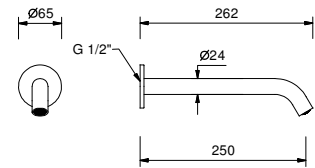

8431

lead ϕ free

Wall-mount washbasin spout

- spout projection 25 cm
- flow restrictor 5 l/min at 3 bar
- 1/2" inlet

Chrome	50 02 8431
Matt Black	50 13 8431
Matt White	50 29 8431
Matt Gun Metal PVD	50 P5 8431
Matt British Gold PVD	50 P6 8431
Matt Copper PVD	50 P9 8431
Deep Black PVD	50 S1 8431
Mokka PVD	50 S5 8431
Pure Brass PVD	50 Q7 8431
Raw Metal PVD	50 Q8 8431
Brushed Stainless Steel	50 93 8431