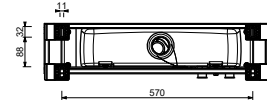

W286

Mounting plate for deck-mount bathtub mixer

- mounting plate
- without cover plate

N.B. To be completed with coverings allowing access for inspection

91 00 W286