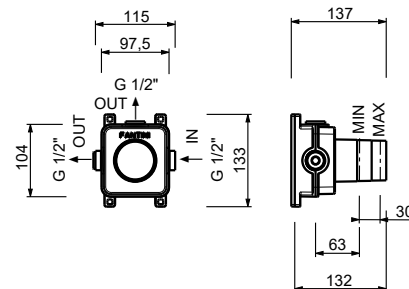

Stop valve

- ON/OFF button with flow rate adjustment **Screen-printing on showerhead**
- soundproof
- for horizontal and vertical installation
- 1/2" inlets

H590B

External piece

Chrome	87 02 H590B
Matt Gun Metal PVD	87 P5 H590B
Matt British Gold PVD	87 P6 H590B
Matt Copper PVD	87 P9 H590B
Deep Black PVD	87 S1 H590B
Mokka PVD	87 S5 H590B
Pure Brass PVD	87 Q7 H590B
Raw Metal PVD	87 Q8 H590B
Brushed Stainless Steel	87 93 H590B

H590A

Built-in piece

44 00 H590A