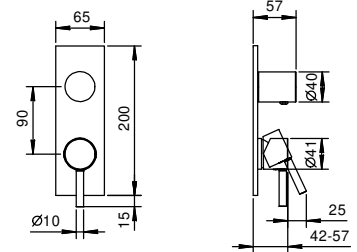

Built-in shower mixer

- handles
- with plate
- **2-way** diverter with turning knob
- 1/2" inlets
- soundproof
- for vertical installation only

G485B

External piece

Chrome	50 02 G485B
Matt Black	50 13 G485B
Matt White	50 29 G485B
Matt Gun Metal PVD	50 P5 G485B
Matt British Gold PVD	50 P6 G485B
Matt Copper PVD	50 P9 G485B
Deep Black PVD	50 S1 G485B
Mokka PVD	50 S5 G485B
Pure Brass PVD	50 Q7 G485B
Raw Metal PVD	50 Q8 G485B
Brushed Stainless Steel	50 93 G485B