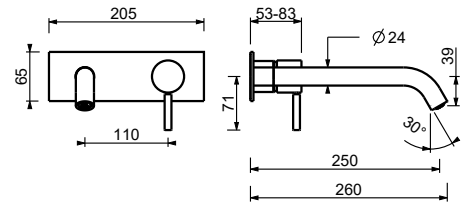

lead ρ free

Wall-mount washbasin mixer

- spout projection 25 cm
- CYLINDRICAL handle with LEVER
- with plate
- flow restrictor 5 l/min at 3 bar
- 1/2" inlets
- WITHOUT WASTE

E014B

External piece

Chrome	50 02 E014B
Matt Black	50 13 E014B
Matt White	50 29 E014B
Matt Gun Metal PVD	50 P5 E014B
Matt British Gold PVD	50 P6 E014B
Matt Copper PVD	50 P9 E014B
Deep Black PVD	50 S1 E014B
Mokka PVD	50 S5 E014B
Pure Brass PVD	50 Q7 E014B
Raw Metal PVD	50 Q8 E014B
Brushed Stainless Steel	50 93 E014B

M111A

Built-in piece

44 00 M111A