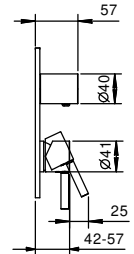

External piece

Chrome	50 02 G487B
Matt Black	50 13 G487B
Matt White	50 29 G487B
Matt Gun Metal PVD	50 P5 G487B
Matt British Gold PVD	50 P6 G487B
Matt Copper PVD	50 P9 G487B
Deep Black PVD	50 S1 G487B
Mokka PVD	50 S5 G487B
Pure Brass PVD	50 Q7 G487B
Raw Metal PVD	50 Q8 G487B
Brushed Stainless Steel	50 93 G487B