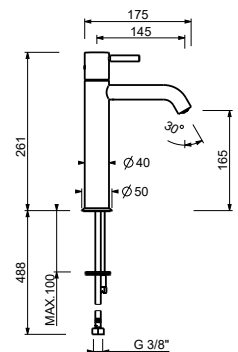

E805WF
lead $\varnothing$ free

Single-hole high washbasin mixer

- h. 26,1 cm
- spout projection 14,5 cm
- CYLINDRICAL handle with LEVER
- flow restrictor 5 l/min at 3 bar
- flexible supply lines
- WITHOUT WASTE

Chrome	50 02 E805WF
Matt Black	50 13 E805WF
Matt White	50 29 E805WF
Matt Gun Metal PVD	50 P5 E805WF
Matt British Gold PVD	50 P6 E805WF
Matt Copper PVD	50 P9 E805WF
Deep Black PVD	50 S1 E805WF
Mokka PVD	50 S5 E805WF
Pure Brass PVD	50 Q7 E805WF
Raw Metal PVD	50 Q8 E805WF
Brushed Stainless Steel	50 93 E805WF