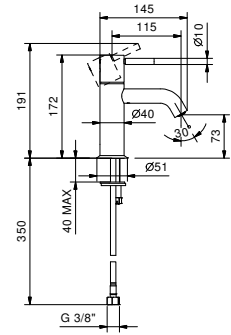

E804WF

lead $\emptyset$ free

Single-hole washbasin mixer

- spout projection 11,5 cm
- CYLINDRICAL handle with LEVER
- flow restrictor 5 l/min at 3 bar
- flexible supply lines
- WITHOUT WASTE

Chrome	50 02 E804WF
Matt Black	50 13 E804WF
Matt White	50 29 E804WF
Matt Gun Metal PVD	50 P5 E804WF
Matt British Gold PVD	50 P6 E804WF
Matt Copper PVD	50 P9 E804WF
Deep Black PVD	50 S1 E804WF
Mokka PVD	50 S5 E804WF
Pure Brass PVD	50 Q7 E804WF
Raw Metal PVD	50 Q8 E804WF
Brushed Stainless Steel	50 93 E804WF