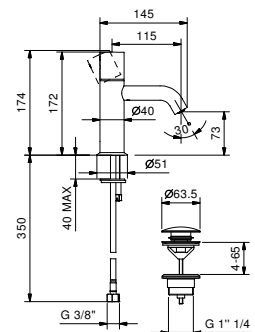

E904F

lead \emptyset free

Single-hole washbasin mixer

- spout projection 11,5 cm
- CYLINDRICAL handle
- flow restrictor 5 l/min at 3 bar
- flexible supply lines
- WITH pop-up WASTE

Chrome	50 02 E904F
Matt Black	50 13 E904F
Matt White	50 29 E904F
Matt Gun Metal PVD	50 P5 E904F
Matt British Gold PVD	50 P6 E904F
Matt Copper PVD	50 P9 E904F
Deep Black PVD	50 S1 E904F
Mokka PVD	50 S5 E904F
Pure Brass PVD	50 Q7 E904F
Raw Metal PVD	50 Q8 E904F
Brushed Stainless Steel	50 93 E904F