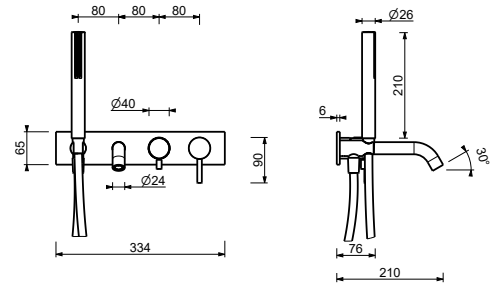

Built-in bathtub mixer

- spout projection 20 cm
- handle
- **2-way** diverter with turning knob
- SUN handshower
- water plug with showerholder
- 150 cm PVC flexible
- 1/2" inlets

NOTE: FIT handshower in PVD and 93 finishes

E021B

External piece

Chrome	50 02 E021B
Matt Black	50 13 E021B
Matt White	50 29 E021B
Matt Gun Metal PVD	50 P5 E021B
Matt British Gold PVD	50 P6 E021B
Matt Copper PVD	50 P9 E021B
Deep Black PVD	50 S1 E021B
Mokka PVD	50 S5 E021B
Pure Brass PVD	50 Q7 E021B
Raw Metal PVD	50 Q8 E021B
Brushed Stainless Steel	50 93 E021B

D220A

Built-in piece

44 00 D220A