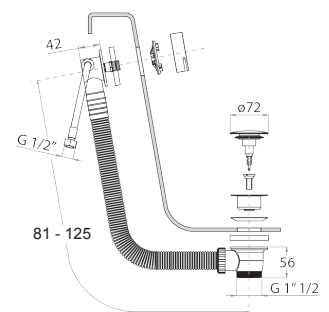

W002

Bathtub drain

- overflow set with filling function
- WITH WASTE

N.B. complete finishing list in the section miscellaneous articles at the end of the pricelist