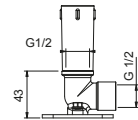

OPTIONAL: Built-in part for plasterboard

W046 91 00 W046