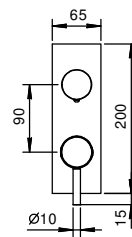

External piece

Chrome	50 02 G487B
Matt Black	50 13 G487B
Matt White	50 29 G487B
Matt Gun Metal PVD	50 P5 G487B
Matt British Gold PVD	50 P6 G487B
Matt Copper PVD	50 P9 G487B
Deep Black PVD	50 S1 G487B
Mokka PVD	50 S5 G487B
Pure Brass PVD	50 Q7 G487B
Raw Metal PVD	50 Q8 G487B
Brushed Stainless Steel	50 93 G487B