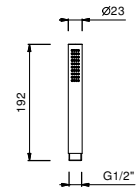

8783

Handshower

- FIT
- base material: brass
- base material: stainless steel
- flow restrictor 9 l/min
- anti-lime scale system
- check valve

Chrome	90 02 8783
Matt Black	90 13 8783
Matt White	90 29 8783
Matt Gun Metal PVD	90 P5 8783
Matt British Gold PVD	90 P6 8783
Matt Copper PVD	90 P9 8783
Deep Black PVD	90 S1 8783
Mokka PVD	90 S5 8783
Pure Brass PVD	90 Q7 8783
Raw Metal PVD	90 Q8 8783
Brushed Stainless Steel	90 93 8783