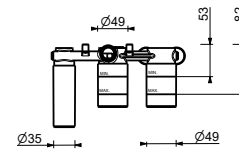

D284A

Built-in piece

44 00 D284A