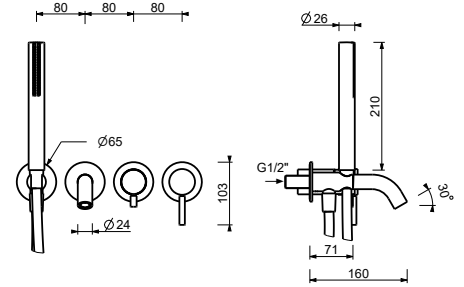

Built-in bathtub mixer

- spout projection 15 cm
- handle
- **2-way** diverter with turning knob
- SUN handshower
- water plug with showerholder
- 150 cm PVC flexible
- 1/2" inlets

NOTE: FIT handshower in PVD and 93 finishes

M720B

External piece

Chrome	50 02 M720B
Matt Black	50 13 M720B
Matt White	50 29 M720B
Matt Gun Metal PVD	50 P5 M720B
Matt British Gold PVD	50 P6 M720B
Matt Copper PVD	50 P9 M720B
Deep Black PVD	50 S1 M720B
Mokka PVD	50 S5 M720B
Pure Brass PVD	50 Q7 M720B
Raw Metal PVD	50 Q8 M720B
Brushed Stainless Steel	50 93 M720B

D220A

Built-in piece

44 00 D220A