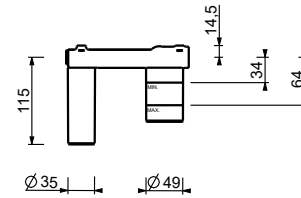

lead ρ free

Wall-mount washbasin mixer

- spout projection 20 cm
- CYLINDRICAL handle with LEVER
- with plate
- flow restrictor 5 l/min at 3 bar
- 1/2" inlets
- WITHOUT WASTE

E013B

External piece

Chrome	50 02 E013B
Matt Black	50 13 E013B
Matt White	50 29 E013B
Matt Gun Metal PVD	50 P5 E013B
Matt British Gold PVD	50 P6 E013B
Matt Copper PVD	50 P9 E013B
Deep Black PVD	50 S1 E013B
Mokka PVD	50 S5 E013B
Pure Brass PVD	50 Q7 E013B
Raw Metal PVD	50 Q8 E013B
Brushed Stainless Steel	50 93 E013B

M111A

Built-in piece

44 00 M111A