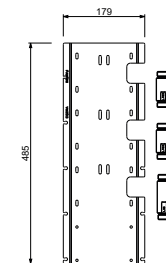

W276

OPTIONAL - Easy Fix System

1. plate and connections:
2. for an easy both horizontal and vertical installation of the thermostatic mixers:
   - to install art- H500A / D491A - **3 outlets**