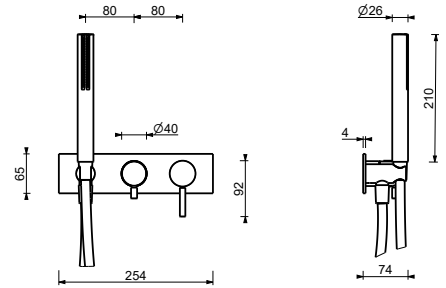

Built-in shower mixer

- handles
- **2-way** diverter with turning knob
- SUN handshower
- water plug with showerholder
- 150 cm PVC flexible
- 1/2" inlets

NOTE: FIT handshower in PVD and 93 finishes

E084B

External piece

Chrome	50 02 E084B
Matt Black	50 13 E084B
Matt White	50 29 E084B
Matt Gun Metal PVD	50 P5 E084B
Matt British Gold PVD	50 P6 E084B
Matt Copper PVD	50 P9 E084B
Deep Black PVD	50 S1 E084B
Mokka PVD	50 S5 E084B
Pure Brass PVD	50 Q7 E084B
Raw Metal PVD	50 Q8 E084B
Brushed Stainless Steel	50 93 E084B