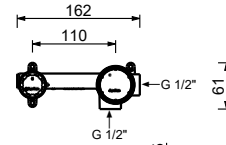

lead  free

Wall-mount washbasin mixer

- spout projection 15 cm
- CYLINDRICAL handle with LEVER
- with rosaces
- flow restrictor 5 l/min at 3 bar
- 1/2" inlets
- WITHOUT WASTE

E809B

External piece

Chrome	50 02 E809B
Matt Black	50 13 E809B
Matt White	50 29 E809B
Matt Gun Metal PVD	50 P5 E809B
Matt British Gold PVD	50 P6 E809B
Matt Copper PVD	50 P9 E809B
Deep Black PVD	50 S1 E809B
Mokka PVD	50 S5 E809B
Pure Brass PVD	50 Q7 E809B
Raw Metal PVD	50 Q8 E809B
Brushed Stainless Steel	50 93 E809B