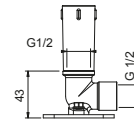

OPTIONAL: Built-in part for plasterboard

W046 91 00 W046