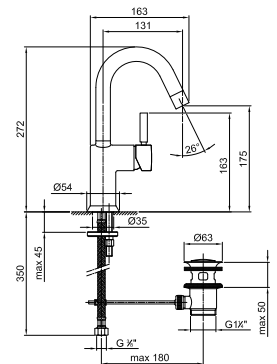

Chrome 42 02 1804F
Matt Gun Metal PVD 42 P5 1804F
Matt British Gold PVD 42 P6 1804F
Matt Copper PVD 42 P9 1804F
Deep Black PVD 42 S1 1804F
Mokka PVD 42 S5 1804F