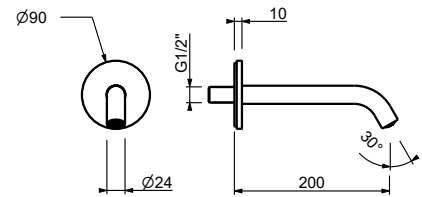

lead free

Electronic wall-mounted washbasin spout

- spout projection 20 cm
- Integrated sensor
- flow restrictor 5 l/min at 3 bar
- WITHOUT WASTE
- water temperature and flow rate controlled by a thermostat (not included)

Design 967 Arch

Z692B

External piece

Chrome	87 02 Z692B
Matt Black	87 13 Z692B
Matt White	87 29 Z692B
Matt Gun Metal PVD	87 P5 Z692B
Matt British Gold PVD	87 P6 Z692B
Matt Copper PVD	87 P9 Z692B
Deep Black PVD	87 S1 Z692B
Mokka PVD	87 S5 Z692B
Pure Brass PVD	87 Q7 Z692B
Raw Metal PVD	87 Q8 Z692B
Brushed Stainless Steel	87 93 Z692B

Z692A

Built-in piece

44 00 Z692A