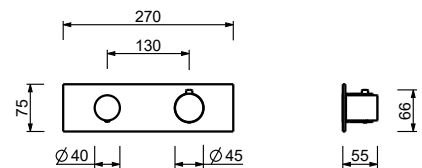

G572B

External piece

Chrome	87 02 G572B
Matt Black	87 13 G572B
Matt White	87 29 G572B
Matt Gun Metal PVD	87 P5 G572B
Matt British Gold PVD	87 P6 G572B
Matt Copper PVD	87 P9 G572B
Deep Black PVD	87 S1 G572B
Mokka PVD	87 S5 G572B
Pure Brass PVD	87 Q7 G572B
Raw Metal PVD	87 Q8 G572B
Brushed Stainless Steel	87 93 G572B