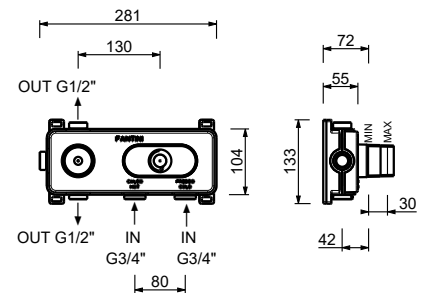

D372A

Built-in piece

19 00 D372A