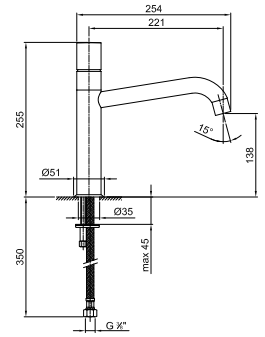

1651F

Single-hole sink mixer

- spout projection 22 cm
- handle
- flow restrictor 8 l/min at 3 bar
- flexible supply lines
- WITHOUT WASTE