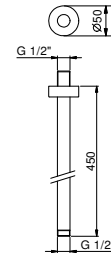

OPTIONAL: Built-in part for plasterboard

W046 91 00 W046

9237

Shower arm

- 45 cm long
- round backplate
- ceiling-mount
- 1/2" inlet

Chrome	86 02 9237
Matt Black	86 13 9237
Matt White	86 29 9237
Matt Gun Metal PVD	86 P5 9237
Matt British Gold PVD	86 P6 9237
Matt Copper PVD	86 P9 9237
Deep Black PVD	86 S1 9237
Mokka PVD	86 S5 9237
Pure Brass PVD	86 Q7 9237
Raw Metal PVD	86 Q8 9237
Brushed Stainless Steel	86 93 9237