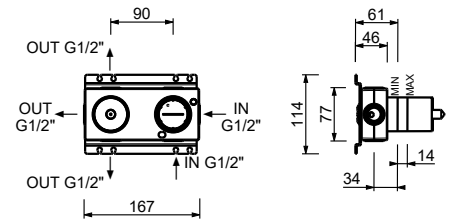

M687A

Built-in piece

44 00 M687A