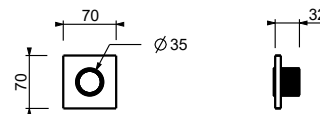

Stop valve

- ON/OFF button with flow rate adjustment **Screen-printing on showerhead**
- soundproof
- for horizontal and vertical installation
- 1/2" inlets

H590B

External piece

Chrome	87 02 H590B
Matt Gun Metal PVD	87 P5 H590B
Matt British Gold PVD	87 P6 H590B
Matt Copper PVD	87 P9 H590B
Deep Black PVD	87 S1 H590B
Mokka PVD	87 S5 H590B
Pure Brass PVD	87 Q7 H590B
Raw Metal PVD	87 Q8 H590B
Brushed Stainless Steel	87 93 H590B