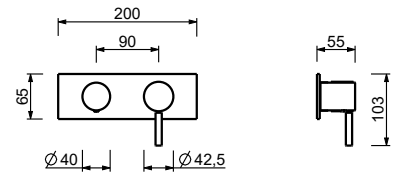

M687A

Built-in piece

44 00 M687A

Built-in shower mixer

- handles
- **2-way** diverter with turning knob
- SUN handshower
- water plug with showerholder
- 150 cm PVC flexible
- 1/2" inlets

NOTE: FIT handshower in PVD and 93 finishes