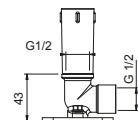

OPTIONAL: Built-in part for plasterboard

W046 91 00 W046