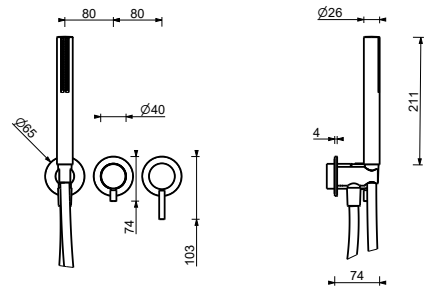

Built-in shower mixer

- handles
- **2-way** diverter with turning knob
- SUN handshower
- water plug with showerholder
- 150 cm PVC flexible
- 1/2" inlets

NOTE: FIT handshower in PVD and 93 finishes

M784B

External piece

Chrome	50 02 M784B
Matt Black	50 13 M784B
Matt White	50 29 M784B
Matt Gun Metal PVD	50 P5 M784B
Matt British Gold PVD	50 P6 M784B
Matt Copper PVD	50 P9 M784B
Deep Black PVD	50 S1 M784B
Mokka PVD	50 S5 M784B
Pure Brass PVD	50 Q7 M784B
Raw Metal PVD	50 Q8 M784B
Brushed Stainless Steel	50 93 M784B

D284A

Built-in piece

44 00 D284A