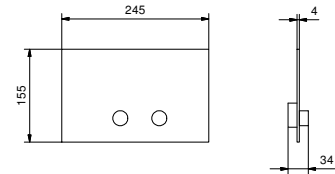

W216

Flush actuator plate TECE

- base material: stainless steel
- projecting push-button controls
- with round controls
- minimum depth: see installation instructions
- without visible fixing system

N.B. complete finishing list in the section miscellaneous articles at the end of the pricelist

N.B. compatible ONLY WITH Tecebox Octa II