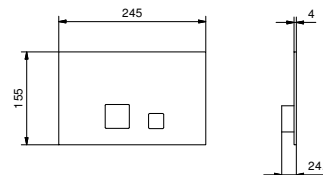

Flush actuator plate GEBERIT

- base material: stainless steel
- flush fit controls
- with square controls
- without visible fixing system

N.B. complete finishing list in the section miscellaneous articles at the end of the pricelist

N.B. compatible ONLY WITH Geberit Sigma 8/Sigma 12