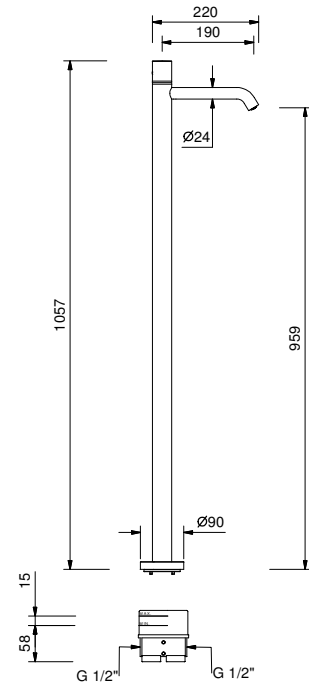

lead free

Floor-mount washbasin mixer

- spout projection 19 cm
- CYLINDRICAL handle
- flow restrictor 5 l/min at 3 bar
- 1/2" inlets
- WITHOUT WASTE

E936B

External piece

Chrome	50 02 E936B
Matt Black	50 13 E936B
Matt White	50 29 E936B
Matt Gun Metal PVD	50 P5 E936B
Matt British Gold PVD	50 P6 E936B
Matt Copper PVD	50 P9 E936B
Deep Black PVD	50 S1 E936B
Mokka PVD	50 S5 E936B
Pure Brass PVD	50 Q7 E936B
Raw Metal PVD	50 Q8 E936B
Brushed Stainless Steel	50 93 E936B

3336A

Built-in piece

19 00 3336A