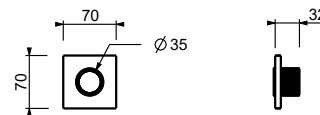

H591B

External piece

Chrome	87 02 H591B
Matt Gun Metal PVD	87 P5 H591B
Matt British Gold PVD	87 P6 H591B
Matt Copper PVD	87 P9 H591B
Deep Black PVD	87 S1 H591B
Mokka PVD	87 S5 H591B
Pure Brass PVD	87 Q7 H591B
Raw Metal PVD	87 Q8 H591B
Brushed Stainless Steel	87 93 H591B