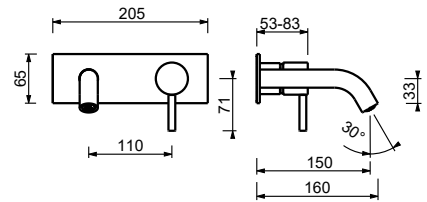

lead free

Wall-mount washbasin mixer

- spout projection 15 cm
- CYLINDRICAL handle with LEVER
- with plate
- flow restrictor 5 l/min at 3 bar
- 1/2" inlets
- WITHOUT WASTE

E010B

External piece

Chrome	50 02 E010B
Matt Black	50 13 E010B
Matt White	50 29 E010B
Matt Gun Metal PVD	50 P5 E010B
Matt British Gold PVD	50 P6 E010B
Matt Copper PVD	50 P9 E010B
Deep Black PVD	50 S1 E010B
Mokka PVD	50 S5 E010B
Pure Brass PVD	50 Q7 E010B
Raw Metal PVD	50 Q8 E010B
Brushed Stainless Steel	50 93 E010B

M111A

Built-in piece

44 00 M111A