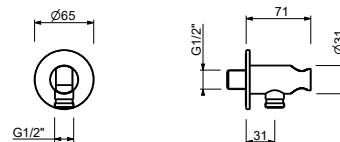

9323

Water plug

- round backplate
- base material: brass
- fixed handshower holder
- connection for flexible with conical nut

Chrome	91 02 9323
Matt Black	91 13 9323
Matt White	91 29 9323
Matt Gun Metal PVD	91 P5 9323
Matt British Gold PVD	91 P6 9323
Matt Copper PVD	91 P9 9323
Deep Black PVD	91 S1 9323
Mokka PVD	91 S5 9323
Pure Brass PVD	91 Q7 9323
Raw Metal PVD	91 Q8 9323
Brushed Stainless Steel	91 93 9323