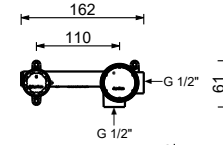

lead ρ free

Wall-mount washbasin mixer

- spout projection 20 cm
- CYLINDRICAL handle with LEVER
- with plate
- flow restrictor 5 l/min at 3 bar
- 1/2" inlets
- WITHOUT WASTE

E013B

External piece

Chrome	50 02 E013B
Matt Black	50 13 E013B
Matt White	50 29 E013B
Matt Gun Metal PVD	50 P5 E013B
Matt British Gold PVD	50 P6 E013B
Matt Copper PVD	50 P9 E013B
Deep Black PVD	50 S1 E013B
Mokka PVD	50 S5 E013B
Pure Brass PVD	50 Q7 E013B
Raw Metal PVD	50 Q8 E013B
Brushed Stainless Steel	50 93 E013B