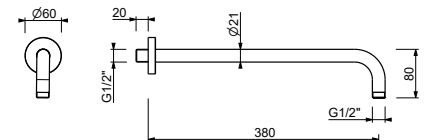

OPTIONAL: Built-in part for plasterboard

W046 91 00 W046

8124

Shower arm

- 40 cm long
- round backplate
- wall-mount
- 1/2" inlet

Chrome	86 02 8124
Matt Black	86 13 8124
Matt White	86 29 8124
Matt Gun Metal PVD	86 P5 8124
Matt British Gold PVD	86 P6 8124
Matt Copper PVD	86 P9 8124
Deep Black PVD	86 S1 8124
Mokka PVD	86 S5 8124
Pure Brass PVD	86 Q7 8124
Raw Metal PVD	86 Q8 8124
Brushed Stainless Steel	86 93 8124