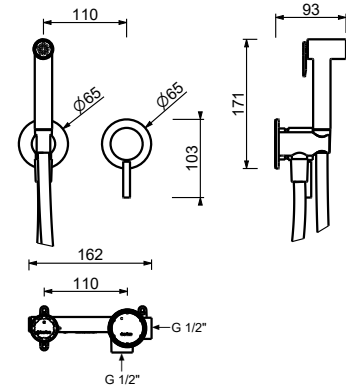

E857B

External piece

Chrome	50 02 E857B
Matt Black	50 13 E857B
Matt White	50 29 E857B
Matt Gun Metal PVD	50 P5 E857B
Matt British Gold PVD	50 P6 E857B
Matt Copper PVD	50 P9 E857B
Deep Black PVD	50 S1 E857B
Mokka PVD	50 S5 E857B
Pure Brass PVD	50 Q7 E857B
Raw Metal PVD	50 Q8 E857B
Brushed Stainless Steel	50 93 E857B