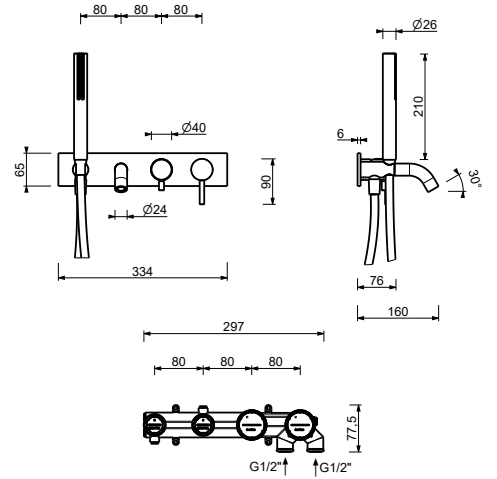

Built-in bathtub mixer

- spout projection 15 cm
- handle
- **2-way** diverter with turning knob
- SUN handshower
- water plug with showerholder
- 150 cm PVC flexible
- 1/2" inlets

NOTE: FIT handshower in PVD and 93 finishes

E020B

External piece

Chrome	50 02 E020B
Matt Black	50 13 E020B
Matt White	50 29 E020B
Matt Gun Metal PVD	50 P5 E020B
Matt British Gold PVD	50 P6 E020B
Matt Copper PVD	50 P9 E020B
Deep Black PVD	50 S1 E020B
Mokka PVD	50 S5 E020B
Pure Brass PVD	50 Q7 E020B
Raw Metal PVD	50 Q8 E020B
Brushed Stainless Steel	50 93 E020B

D220A

Built-in piece

44 00 D220A