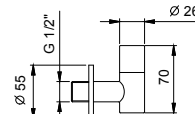

8364

Pair of filters

- with shutoff
- fully inspectable filter
- 1/2" inlet

N.B. complete finishing list in the section miscellaneous articles at the end of the pricelist