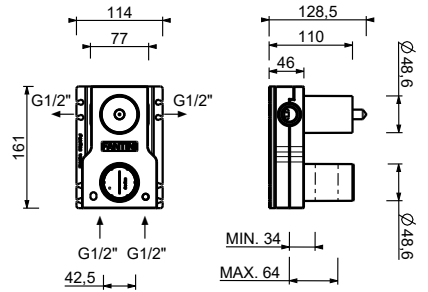

1/2" built-in thermostatic shower mixer

- handles
- with rosaces
- **2-way** diverter with turning knob
- 1/2" inlets
- soundproof
- for vertical installation only

G423B

External piece

Chrome	87 02 G423B
Matt Black	87 13 G423B
Matt White	87 29 G423B
Matt Gun Metal PVD	87 P5 G423B
Matt British Gold PVD	87 P6 G423B
Matt Copper PVD	87 P9 G423B
Deep Black PVD	87 S1 G423B
Mokka PVD	87 S5 G423B
Pure Brass PVD	87 Q7 G423B
Raw Metal PVD	87 Q8 G423B
Brushed Stainless Steel	87 93 G423B

M523A

Built-in piece

44 00 M523A