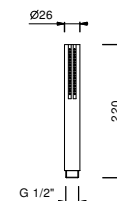

9673

Handshower

- SUN
- base material: ABS
- flow restrictor 9 l/min
- anti-lime scale system
- check valve

Chrome	90 02 9673
Matt Black	90 13 9673
Matt White	90 29 9673