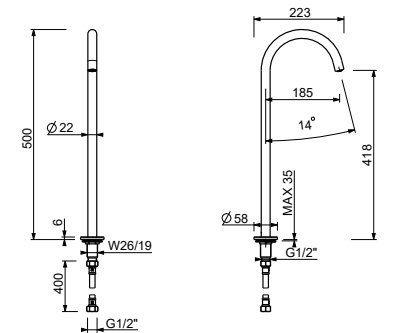

8436
lead ϕ free

Washbasin spout
 • h. 28 cm
 • spout projection 18,5 cm
 • flow restrictor 5 l/min at 3 bar
 • 1/2" inlet

Chrome	24 02 8436
Matt Black	24 13 8436
Matt White	24 29 8436
Matt Gun Metal PVD	24 P5 8436
Matt British Gold PVD	24 P6 8436
Matt Copper PVD	24 P9 8436
Deep Black PVD	24 S1 8436
Mokka PVD	24 S5 8436
Pure Brass PVD	24 Q7 8436
Raw Metal PVD	24 Q8 8436
Brushed Stainless Steel	24 93 8436

Z346
lead ϕ free

Washbasin spout
 • h. 50 cm
 • spout projection 18,5 cm
 • flow restrictor 5 l/min at 3 bar
 • 1/2" inlet

Chrome	50 02 Z346
Matt Black	50 13 Z346
Matt White	50 29 Z346
Matt Gun Metal PVD	50 P5 Z346
Matt British Gold PVD	50 P6 Z346
Matt Copper PVD	50 P9 Z346
Deep Black PVD	50 S1 Z346
Mokka PVD	50 S5 Z346
Pure Brass PVD	50 Q7 Z346
Raw Metal PVD	50 Q8 Z346
Brushed Stainless Steel	50 93 Z346