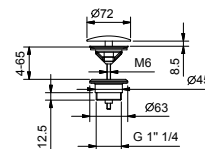

Waste

- 1" 1/4
- for washbasin without overflow
- for washbasin with overflow
- unrestricted outlet
- universal

N.B. complete finishing list in the section miscellaneous articles at the end of the pricelist

Chrome	91 02 8435
Matt Black	91 13 8435
Matt White	91 29 8435
Matt Gun Metal PVD	91 P5 8435
Matt British Gold PVD	91 P6 8435
Matt Copper PVD	91 P9 8435
Deep Black PVD	91 S1 8435
Mokka PVD	91 S5 8435
Pure Brass PVD	91 Q7 8435
Raw Metal PVD	91 Q8 8435
Brushed Stainless Steel	91 93 8435