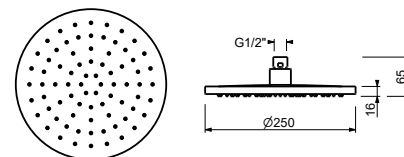

Chrome

86 02 8157

8159

Rain showerhead

- Ø 25 cm
- base material: brass
- base material: stainless steel
- flow restrictor 9 l/min at 3 bar
- anti-lime scale system
- 1/2" inlet
- check valve

NOTE: conditions necessary for the correct functioning: Min. Flow Rate: 10 l/min