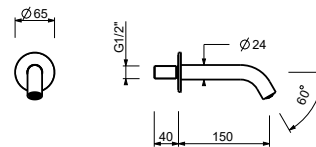

8432

Wall-mount bathtub spout

- spout projection 15 cm
- 1/2" inlet

Chrome	50 02 8432
Matt Black	50 13 8432
Matt White	50 29 8432
Matt Gun Metal PVD	50 P5 8432
Matt British Gold PVD	50 P6 8432
Matt Copper PVD	50 P9 8432
Deep Black PVD	50 S1 8432
Mokka PVD	50 S5 8432
Pure Brass PVD	50 Q7 8432
Raw Metal PVD	50 Q8 8432
Brushed Stainless Steel	50 93 8432