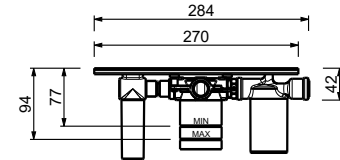

M012A

Built-in piece

44 00 M012A

lead ρ free

Electronic wall-mounted basin mixer

- spout projection 20 cm
- handle
- Integrated sensor
- Progressive cartridge
- flow restrictor 5 l/min at 3 bar
- equipped with alkaline battery (4x1,5 type AA)
- WITHOUT WASTE