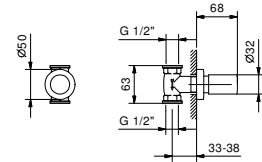

4035A

Built-in piece

19 00 4035A

E829

Showerrail with external mixer

- handles
- **2-way** shut-off diverter with turning knob
- 150 cm PVC flexible
- handshower
- shower head Ø 25 cm
- 1/2" inlets
- adjustable slider