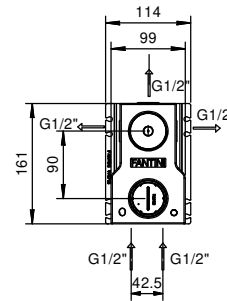

M587A

Built-in piece

44 00 M587A