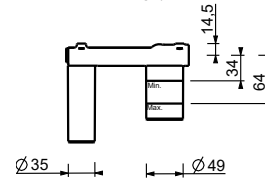

lead  free

Wall-mount washbasin mixer

- spout projection 15 cm
- CYLINDRICAL handle with LEVER
- with rosaces
- flow restrictor 5 l/min at 3 bar
- 1/2" inlets
- WITHOUT WASTE

E809B

External piece

Chrome	50 02 E809B
Matt Black	50 13 E809B
Matt White	50 29 E809B
Matt Gun Metal PVD	50 P5 E809B
Matt British Gold PVD	50 P6 E809B
Matt Copper PVD	50 P9 E809B
Deep Black PVD	50 S1 E809B
Mokka PVD	50 S5 E809B
Pure Brass PVD	50 Q7 E809B
Raw Metal PVD	50 Q8 E809B
Brushed Stainless Steel	50 93 E809B