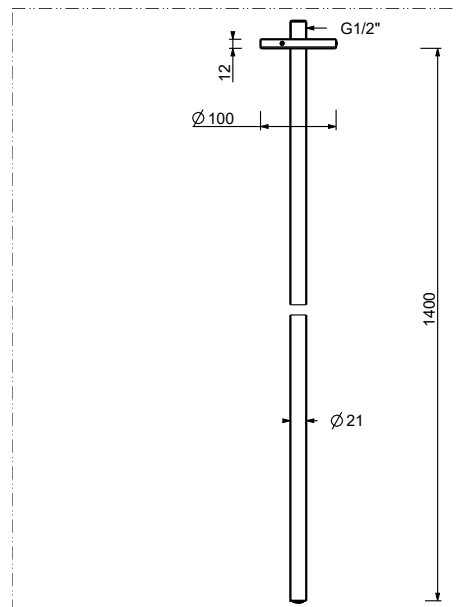

W259

lead ϕ free

Ceiling-mount washbasin spout

- spout length: 140 cm
- flow restrictor 5 l/min at 3 bar

Chrome	87 02 W259
Matt Black	87 13 W259
Matt White	87 29 W259
Matt Gun Metal PVD	87 P5 W259
Matt British Gold PVD	87 P6 W259
Matt Copper PVD	87 P9 W259
Deep Black PVD	87 S1 W259
Mokka PVD	87 S5 W259
Brushed Stainless Steel	87 93 W259