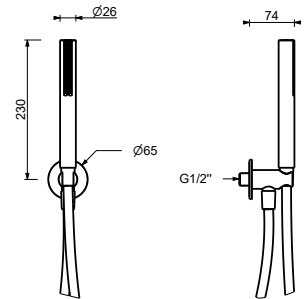

OPTIONAL: Built-in part for plasterboard

W046 91 00 W046

8051

Shower set

- Round escutcheon Ø 65 mm thickness 4
- SUN handshower
- water plug with showerholder
- 150 cm PVC flexible
- 1/2" inlet

Chrome	86 02 8051
Matt Black	86 13 8051
Matt White	86 29 8051