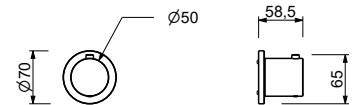

3/4" built-in thermostatic shower mixer

- handle
- 3/4" inlets
- soundproof
- without stop valve **to be ordered separately**

N.B. The mixer must always be purchased with a 3/4" or 1/2" shut-off valve

H700B

External piece

Chrome	87 02 H700B
Matt Black	87 13 H700B
Matt White	87 29 H700B
Matt Gun Metal PVD	87 P5 H700B
Matt British Gold PVD	87 P6 H700B
Matt Copper PVD	87 P9 H700B
Deep Black PVD	87 S1 H700B
Mokka PVD	87 S5 H700B
Pure Brass PVD	87 Q7 H700B
Raw Metal PVD	87 Q8 H700B
Brushed Stainless Steel	87 93 H700B