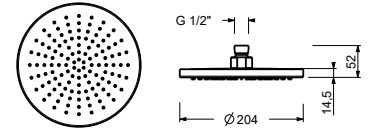

8136

Rain showerhead

- Ø 20 cm
- base material: brass
- base material: stainless steel
- flow restrictor 12 l/min at 3 bar
- anti-lime scale system
- 1/2" inlet
- check valve

NOTE: conditions necessary for the correct functioning: Min. Flow Rate: 10 l/min

Chrome	86 02 8136
Matt Black	86 13 8136
Matt White	86 29 8136
Matt Gun Metal PVD	86 P5 8136
Matt British Gold PVD	86 P6 8136
Matt Copper PVD	86 P9 8136
Deep Black PVD	86 S1 8136
Mokka PVD	86 S5 8136
Pure Brass PVD	86 Q7 8136
Raw Metal PVD	86 Q8 8136
Brushed Stainless Steel	86 93 8136