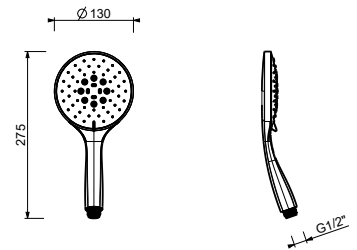

8929

Handshower

- DISCO
- base material: ABS
- Ø 13 cm
- 3 jets: rain, tonic jet, massage
- flow restrictor 12 l/min
- anti-lime scale system
- check valve