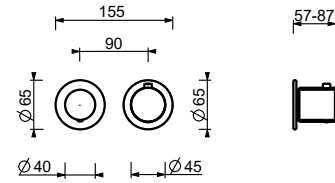

1/2" built-in thermostatic shower mixer

- handles
- with rosaces
- **2-way** diverter with turning knob
- 1/2" inlets
- soundproof
- for horizontal installation only

G423B

External piece

Chrome	87 02 G423B
Matt Black	87 13 G423B
Matt White	87 29 G423B
Matt Gun Metal PVD	87 P5 G423B
Matt British Gold PVD	87 P6 G423B
Matt Copper PVD	87 P9 G423B
Deep Black PVD	87 S1 G423B
Mokka PVD	87 S5 G423B
Pure Brass PVD	87 Q7 G423B
Raw Metal PVD	87 Q8 G423B
Brushed Stainless Steel	87 93 G423B