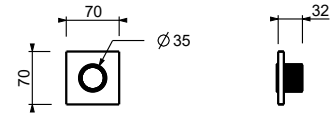

Stop valve

- ON/OFF button with flow rate adjustment **AUX**

Screen-printing

- soundproof
- for horizontal and vertical installation
- 1/2" inlets

H592B

External piece

Chrome	87 02 H592B
Matt Gun Metal PVD	87 P5 H592B
Matt British Gold PVD	87 P6 H592B
Matt Copper PVD	87 P9 H592B
Deep Black PVD	87 S1 H592B
Mokka PVD	87 S5 H592B
Pure Brass PVD	87 Q7 H592B
Raw Metal PVD	87 Q8 H592B
Brushed Stainless Steel	87 93 H592B