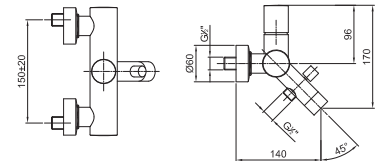

1618

Wall-mount bathtub mixer

- spout projection 14 cm
- handle
- **2-way** automatic diverter
- without shower set

Chrome	50 02 1618
Matt Black	50 13 1618
Matt White	50 29 1618
Matt Gun Metal PVD	50 P5 1618
Matt British Gold PVD	50 P6 1618
Matt Copper PVD	50 P9 1618
Deep Black PVD	50 S1 1618
Mokka PVD	50 S5 1618