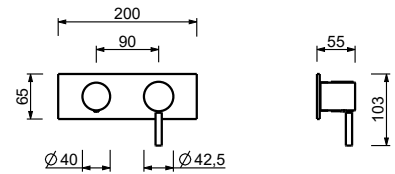

Built-in shower mixer

- handles
- with plate
- **2-way** diverter with turning knob
- 1/2" inlets
- soundproof
- for horizontal installation only

G482B

External piece

Chrome	50 02 G482B
Matt Black	50 13 G482B
Matt White	50 29 G482B
Matt Gun Metal PVD	50 P5 G482B
Matt British Gold PVD	50 P6 G482B
Matt Copper PVD	50 P9 G482B
Deep Black PVD	50 S1 G482B
Mokka PVD	50 S5 G482B
Pure Brass PVD	50 Q7 G482B
Raw Metal PVD	50 Q8 G482B
Brushed Stainless Steel	50 93 G482B