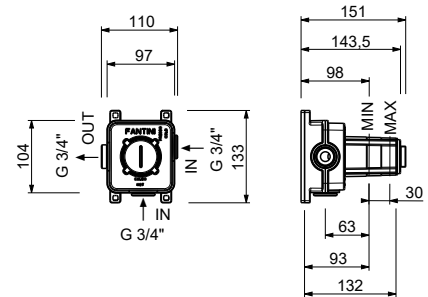

3/4" built-in thermostatic shower mixer

- handle
- 3/4" inlets
- soundproof
- without stop valve **to be ordered separately**

N.B. The mixer must always be purchased with a 3/4" or 1/2" shut-off valve

H500B

External piece

Chrome	87 02 H500B
Matt Black	87 13 H500B
Matt White	87 29 H500B
Matt Gun Metal PVD	87 P5 H500B
Matt British Gold PVD	87 P6 H500B
Matt Copper PVD	87 P9 H500B
Deep Black PVD	87 S1 H500B
Mokka PVD	87 S5 H500B
Pure Brass PVD	87 Q7 H500B
Raw Metal PVD	87 Q8 H500B
Brushed Stainless Steel	87 93 H500B

H500A

Built-in piece

44 00 H500A