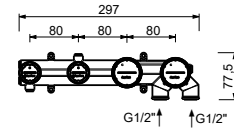

External piece

Chrome	50 02 E021B
Matt Black	50 13 E021B
Matt White	50 29 E021B
Matt Gun Metal PVD	50 P5 E021B
Matt British Gold PVD	50 P6 E021B
Matt Copper PVD	50 P9 E021B
Deep Black PVD	50 S1 E021B
Mokka PVD	50 S5 E021B
Pure Brass PVD	50 Q7 E021B
Raw Metal PVD	50 Q8 E021B
Brushed Stainless Steel	50 93 E021B