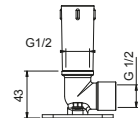

OPTIONAL: Built-in part for plasterboard

W046 91 00 W046

8051

Shower set

- Round escutcheon Ø 65 mm thickness 4
- SUN handshower
- water plug with showerholder
- 150 cm PVC flexible
- 1/2" inlet

Chrome	86 02 8051
Matt Black	86 13 8051
Matt White	86 29 8051