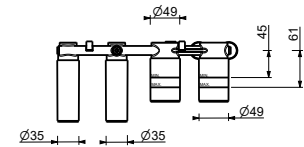

Built-in piece

44 00 D220A