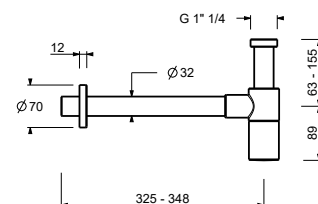

9234

Bottle trap

- 1" 1/4
- for washbasin

N.B. complete finishing list in the section miscellaneous articles at the end of the pricelist

Chrome	91 02 9234
Matt Black	91 13 9234
Matt White	91 29 9234
Matt Gun Metal PVD	91 P5 9234
Matt British Gold PVD	91 P6 9234
Matt Copper PVD	91 P9 9234
Deep Black PVD	91 S1 9234
Mokka PVD	91 S5 9234
Pure Brass PVD	91 Q7 9234
Raw Metal PVD	91 Q8 9234
Brushed Stainless Steel	91 93 9234