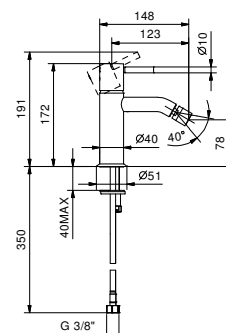

E808WF

Single-hole bidet mixer

- spout projection 12,5 cm
- CYLINDRICAL handle with LEVER
- flow restrictor 5 l/min at 3 bar
- articulated aerator
- flexible supply lines
- WITHOUT WASTE

Chrome	50 02 E808WF
Matt Black	50 13 E808WF
Matt White	50 29 E808WF
Matt Gun Metal PVD	50 P5 E808WF
Matt British Gold PVD	50 P6 E808WF
Matt Copper PVD	50 P9 E808WF
Deep Black PVD	50 S1 E808WF
Mokka PVD	50 S5 E808WF
Pure Brass PVD	50 Q7 E808WF
Raw Metal PVD	50 Q8 E808WF
Brushed Stainless Steel	50 93 E808WF