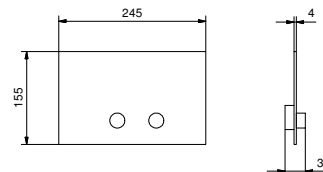

Flush actuator plate GEBERIT

- base material: stainless steel
- projecting push-button controls
- with round controls
- without visible fixing system

N.B. complete finishing list in the section miscellaneous articles at the end of the pricelist

N.B. compatible ONLY WITH Geberit Sigma 8/Sigma 12