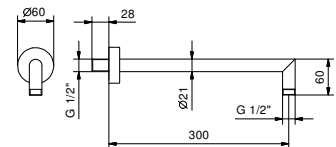

OPTIONAL: Built-in part for plasterboard

W046 91 00 W046

9231

Shower arm

- 30 cm long
- round backplate
- wall-mount
- 1/2" inlet

Chrome	86 02 9231
Matt Black	86 13 9231
Matt White	86 29 9231
Matt Gun Metal PVD	86 P5 9231
Matt British Gold PVD	86 P6 9231
Matt Copper PVD	86 P9 9231
Deep Black PVD	86 S1 9231
Mokka PVD	86 S5 9231
Brushed Stainless Steel	86 93 9231