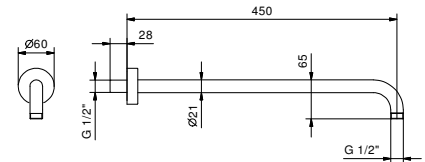

OPTIONAL: Built-in part for plasterboard

W046 91 00 W046

8028

Shower arm

- 45 cm long
- round backplate
- wall-mount
- 1/2" inlet

Chrome	86 02 8028
Matt Black	86 13 8028
Matt White	86 29 8028
Matt Gun Metal PVD	86 P5 8028
Matt British Gold PVD	86 P6 8028
Matt Copper PVD	86 P9 8028
Deep Black PVD	86 S1 8028
Mokka PVD	86 S5 8028
Pure Brass PVD	86 Q7 8028
Raw Metal PVD	86 Q8 8028
Brushed Stainless Steel	86 93 8028