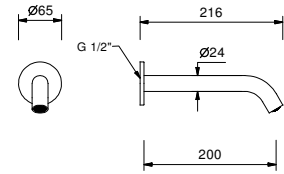

8430

lead ϕ free

Wall-mount washbasin spout

- spout projection 20 cm
- flow restrictor 5 l/min at 3 bar
- 1/2" inlet

Chrome	50 02 8430
Matt Black	50 13 8430
Matt White	50 29 8430
Matt Gun Metal PVD	50 P5 8430
Matt British Gold PVD	50 P6 8430
Matt Copper PVD	50 P9 8430
Deep Black PVD	50 S1 8430
Mokka PVD	50 S5 8430
Pure Brass PVD	50 Q7 8430
Raw Metal PVD	50 Q8 8430
Brushed Stainless Steel	50 93 8430