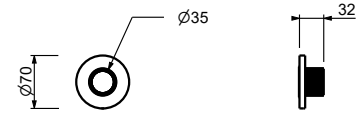

Stop valve

- ON/OFF button with flow rate adjustment **Screen-printing on showerhead**
- soundproof
- for horizontal and vertical installation
- 1/2" inlets

H790B

External piece

Chrome	87 02 H790B
Matt Gun Metal PVD	87 P5 H790B
Matt British Gold PVD	87 P6 H790B
Matt Copper PVD	87 P9 H790B
Deep Black PVD	87 S1 H790B
Mokka PVD	87 S5 H790B
Pure Brass PVD	87 Q7 H790B
Raw Metal PVD	87 Q8 H790B
Brushed Stainless Steel	87 93 H790B