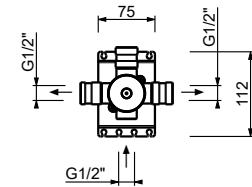

1/2" 2-way built-in diverter

- CYLINDRICAL handle
- **2-way** shut-off diverter with turning knob
- 1/2" inlet

G576B

External piece

Chrome	87 02 G576B
Matt Black	87 13 G576B
Matt White	87 29 G576B
Matt Gun Metal PVD	87 P5 G576B
Matt British Gold PVD	87 P6 G576B
Matt Copper PVD	87 P9 G576B
Deep Black PVD	87 S1 G576B
Mokka PVD	87 S5 G576B
Pure Brass PVD	87 Q7 G576B
Raw Metal PVD	87 Q8 G576B
Brushed Stainless Steel	87 93 G576B