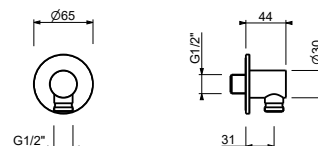

7034

Water plug

- round backplate
- base material: brass
- without shower holder

Chrome	91 02 7034
Matt Black	91 13 7034
Matt White	91 29 7034
Matt Gun Metal PVD	91 P5 7034
Matt British Gold PVD	91 P6 7034
Matt Copper PVD	91 P9 7034
Deep Black PVD	91 S1 7034
Mokka PVD	91 S5 7034
Pure Brass PVD	91 Q7 7034
Raw Metal PVD	91 Q8 7034
Brushed Stainless Steel	91 93 7034