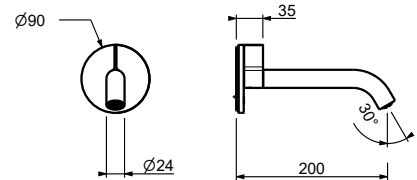

Wall-mount washbasin mixer

- spout projection 20 cm
- driving lever
- handle
- flow restrictor 5 l/min at 3 bar
- 1/2" inlets
- WITHOUT WASTE

Design 967 Arch

Y911B

External piece

Chrome	87 02 Y911B
Matt Black	87 13 Y911B
Matt White	87 29 Y911B
Matt Gun Metal PVD	87 P5 Y911B
Matt British Gold PVD	87 P6 Y911B
Matt Copper PVD	87 P9 Y911B
Deep Black PVD	87 S1 Y911B
Mokka PVD	87 S5 Y911B
Pure Brass PVD	87 Q7 Y911B
Raw Metal PVD	87 Q8 Y911B
Brushed Stainless Steel	87 93 Y911B