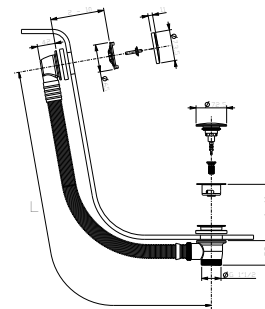

W001

Bathtub drain

- WITH WASTE

N.B. complete finishing list in the section miscellaneous articles at the end of the pricelist