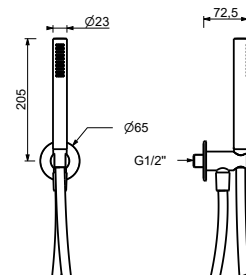

Shower set

- Round escutcheon Ø 65 mm thickness 4
- FIT handshower
- water plug with showerholder
- 150 cm PVC flexible
- 1/2" inlet

Chrome	86 02 8093
Matt Black	86 13 8093
Matt White	86 29 8093
Matt Gun Metal PVD	86 P5 8093
Matt British Gold PVD	86 P6 8093
Matt Copper PVD	86 P9 8093
Deep Black PVD	86 S1 8093
Mokka PVD	86 S5 8093
Pure Brass PVD	86 Q7 8093
Raw Metal PVD	86 Q8 8093
Brushed Stainless Steel	86 93 8093