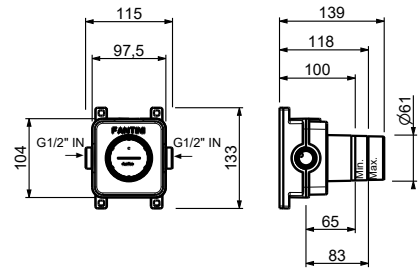

M611A

Built-in piece

44 00 M611A