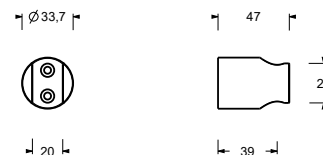

9129

Fixed handshower holder

- connection for flexible with conical nut
- base material: ABS
- 39 mm long

Chrome	90 02 9129
Matt Black	90 13 9129
Matt White	90 29 9129
Brushed Stainless Steel	90 93 9129