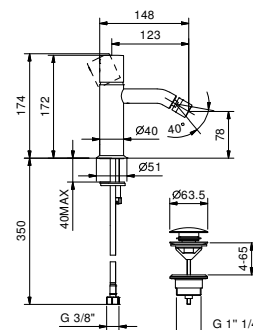

E908F

Single-hole bidet mixer

- spout projection 12,5 cm
- CYLINDRICAL handle
- flow restrictor 5 l/min at 3 bar
- articulated aerator
- flexible supply lines
- WITH pop-up WASTE

Chrome	50 02 E908F
Matt Black	50 13 E908F
Matt White	50 29 E908F
Matt Gun Metal PVD	50 P5 E908F
Matt British Gold PVD	50 P6 E908F
Matt Copper PVD	50 P9 E908F
Deep Black PVD	50 S1 E908F
Mokka PVD	50 S5 E908F
Pure Brass PVD	50 Q7 E908F
Raw Metal PVD	50 Q8 E908F
Brushed Stainless Steel	50 93 E908F