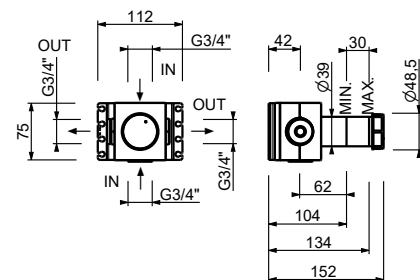

D491A

Built-in piece

19 00 D491A