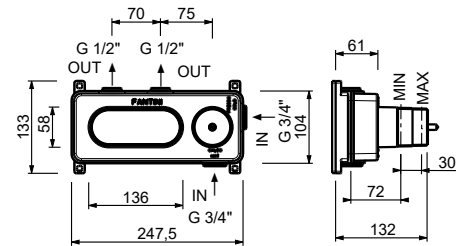

H572A

Built-in piece

44 00 H572A