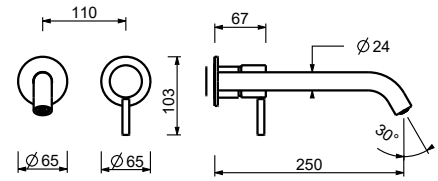

lead free

Wall-mount washbasin mixer

- spout projection 25 cm
- CYLINDRICAL handle with LEVER
- with rosaces
- flow restrictor 5 l/min at 3 bar
- 1/2" inlets
- WITHOUT WASTE

E812B

External piece

Chrome	50 02 E812B
Matt Black	50 13 E812B
Matt White	50 29 E812B
Matt Gun Metal PVD	50 P5 E812B
Matt British Gold PVD	50 P6 E812B
Matt Copper PVD	50 P9 E812B
Deep Black PVD	50 S1 E812B
Mokka PVD	50 S5 E812B
Pure Brass PVD	50 Q7 E812B
Raw Metal PVD	50 Q8 E812B
Brushed Stainless Steel	50 93 E812B

M111A

Built-in piece

44 00 M111A