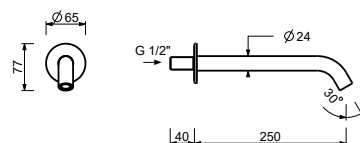

Z334

Wall-mount bathtub spout

- spout projection 25 cm
- 1/2" inlet

Chrome	50 02 Z334
Matt Black	50 13 Z334
Matt White	50 29 Z334
Matt Gun Metal PVD	50 P5 Z334
Matt British Gold PVD	50 P6 Z334
Matt Copper PVD	50 P9 Z334
Deep Black PVD	50 S1 Z334
Mokka PVD	50 S5 Z334
Pure Brass PVD	50 Q7 Z334
Raw Metal PVD	50 Q8 Z334
Brushed Stainless Steel	50 93 Z334