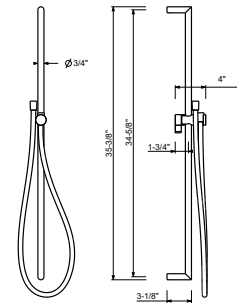

Chrome	90 02 9890
--------	------------

8145

Shower rail

- 60 cm long
- 150 cm PVC flexible
- adjustable slider
- without water plug
- without handshower

Chrome	86 02 8145
Matt Black	86 13 8145
Matt White	86 29 8145
Matt Gun Metal PVD	86 P5 8145
Matt British Gold PVD	86 P6 8145
Matt Copper PVD	86 P9 8145
Deep Black PVD	86 S1 8145
Mokka PVD	86 S5 8145
Pure Brass PVD	86 Q7 8145
Raw Metal PVD	86 Q8 8145
Brushed Stainless Steel	86 93 8145

9247

Shower rail

- 90 cm long
- 150 cm PVC flexible
- adjustable slider
- without water plug
- without handshower

Chrome	86 02 9247
Matt Black	86 13 9247
Matt White	86 29 9247
Matt Gun Metal PVD	86 P5 9247
Matt British Gold PVD	86 P6 9247
Matt Copper PVD	86 P9 9247
Deep Black PVD	86 S1 9247
Mokka PVD	86 S5 9247
Brushed Stainless Steel	86 93 9247