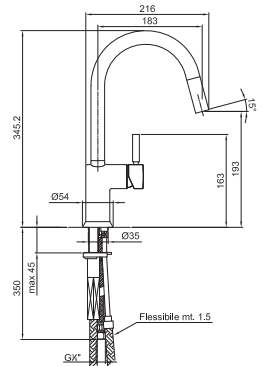

KITCHEN : traditional cartridge

1852F

Single-hole sink mixer

- spout projection 18,5 cm
- handle
- turning spout
- one jet pull-out handshower
- flow restrictor 8 l/min at 3 bar
- flexible supply lines
- WITHOUT WASTE

Chrome

42 02 1852F

Matt Gun Metal PVD

42 P5 1852F

Matt British Gold PVD

42 P6 1852F

Matt Copper PVD

42 P9 1852F

Deep Black PVD

42 S1 1852F

Mokka PVD

42 S5 1852F

1855F

Single-hole sink mixer

- spout projection 17,5 cm
- handle
- turning spout
- flow restrictor 8 l/min at 3 bar
- flexible supply lines
- WITHOUT WASTE