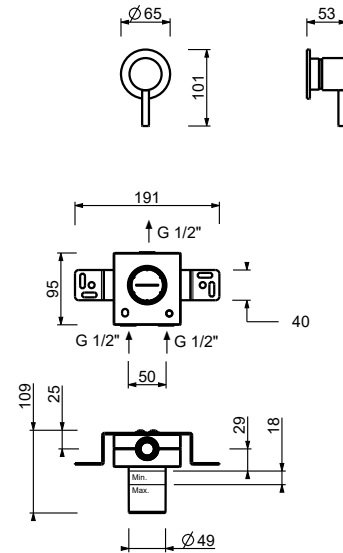

Built-in shower mixer

- CYLINDRICAL handle with LEVER
- no. 1 1/2" outlet
- 1/2" inlets
- soundproof

E863B

External piece

Chrome	50 02 E863B
Matt Black	50 13 E863B
Matt White	50 29 E863B
Matt Gun Metal PVD	50 P5 E863B
Matt British Gold PVD	50 P6 E863B
Matt Copper PVD	50 P9 E863B
Deep Black PVD	50 S1 E863B
Mokka PVD	50 S5 E863B
Pure Brass PVD	50 Q7 E863B
Raw Metal PVD	50 Q8 E863B
Brushed Stainless Steel	50 93 E863B

M063A

Built-in piece

44 00 M063A