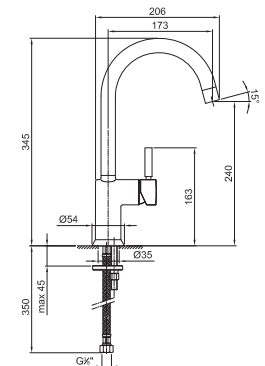

Chrome

42 02 1855F

Matt Gun Metal PVD

42 P5 1855F

Matt British Gold PVD

42 P6 1855F

Matt Copper PVD

42 P9 1855F

Deep Black PVD

42 S1 1855F

Mokka PVD

42 S5 1855F