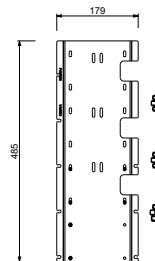

W270

OPTIONAL - Easy Fix System

1. plate and connections:
2. for an easy both horizontal and vertical installation of the thermostatic mixers:
   - to install art- H500A / H590A - **3 outlets**