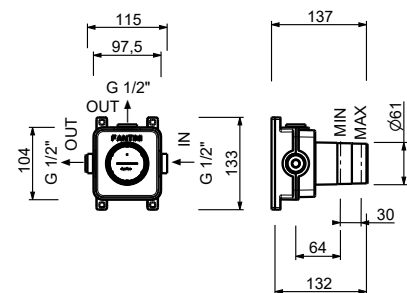

H791B

External piece

Chrome	87 02 H791B
Matt Gun Metal PVD	87 P5 H791B
Matt British Gold PVD	87 P6 H791B
Matt Copper PVD	87 P9 H791B
Deep Black PVD	87 S1 H791B
Mokka PVD	87 S5 H791B
Pure Brass PVD	87 Q7 H791B
Raw Metal PVD	87 Q8 H791B
Brushed Stainless Steel	87 93 H791B