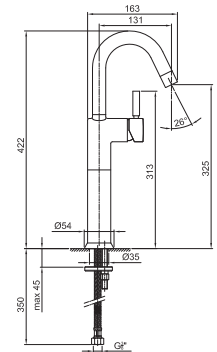

E806WF
lead ϕ free

Single-hole high washbasin mixer

- h. 32,1 cm
- spout projection 14,5 cm
- CYLINDRICAL handle with LEVER
- flow restrictor 5 l/min at 3 bar
- flexible supply lines
- WITHOUT WASTE

Chrome	50 02 E806WF
Matt Black	50 13 E806WF
Matt White	50 29 E806WF
Matt Gun Metal PVD	50 P5 E806WF
Matt British Gold PVD	50 P6 E806WF
Matt Copper PVD	50 P9 E806WF
Deep Black PVD	50 S1 E806WF
Mokka PVD	50 S5 E806WF
Pure Brass PVD	50 Q7 E806WF
Raw Metal PVD	50 Q8 E806WF
Brushed Stainless Steel	50 93 E806WF

1806WF

Single-hole high washbasin mixer

- spout projection 13 cm
- handle
- turning spout
- flow restrictor 5 l/min at 3 bar
- flexible supply lines
- WITHOUT WASTE

Chrome	42 02 1806WF
Matt Gun Metal PVD	42 P5 1806WF
Matt British Gold PVD	42 P6 1806WF
Matt Copper PVD	42 P9 1806WF
Deep Black PVD	42 S1 1806WF
Mokka PVD	42 S5 1806WF