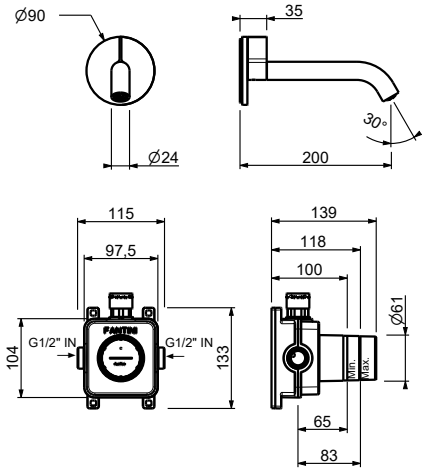

lead ρ free

Electronic wall-mounted basin mixer

- spout projection 20 cm
- handle
- Integrated sensor
- Progressive cartridge
- flow restrictor 5 l/min at 3 bar
- equipped with alkaline battery (4x1,5 type AA)
- WITHOUT WASTE

Design 967 Arch

M611B

External piece

Chrome	87 02 M611B
Matt Black	87 13 M611B
Matt White	87 29 M611B
Matt Gun Metal PVD	87 P5 M611B
Matt British Gold PVD	87 P6 M611B
Matt Copper PVD	87 P9 M611B
Deep Black PVD	87 S1 M611B
Mokka PVD	87 S5 M611B
Pure Brass PVD	87 Q7 M611B
Raw Metal PVD	87 Q8 M611B
Brushed Stainless Steel	87 93 M611B

M612A

Built-in piece

44 00 M612A