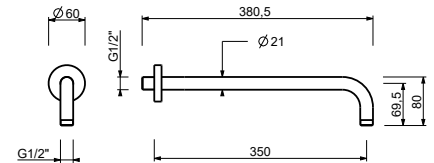

OPTIONAL: Built-in part for plasterboard

W046 91 00 W046

8137

Shower arm

- 35 cm long
- round backplate
- wall-mount
- 1/2" inlet

Chrome	86 02 8137
Matt Black	86 13 8137
Matt White	86 29 8137
Matt Gun Metal PVD	86 P5 8137
Matt British Gold PVD	86 P6 8137
Matt Copper PVD	86 P9 8137
Deep Black PVD	86 S1 8137
Mokka PVD	86 S5 8137
Pure Brass PVD	86 Q7 8137
Raw Metal PVD	86 Q8 8137
Brushed Stainless Steel	86 93 8137