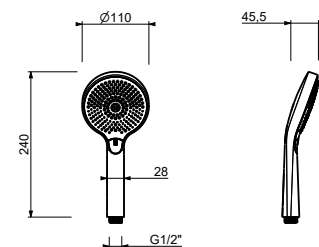

Handshower

- DISCO
- base material: ABS
- Ø 11 cm
- 3 jets: rain, tonic jet, massage
- flow restrictor 12 l/min
- anti-lime scale system
- check valve

Chrome	90 02 Z674
Matt Black	90 13 Z674
Matt White	90 29 Z674
Matt Gun Metal PVD	90 P5 Z674
Matt British Gold PVD	90 P6 Z674
Brushed Steel Look PVD	90 92 Z674