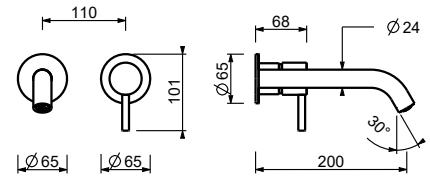

lead ρ free

Wall-mount washbasin mixer

- spout projection 20 cm
- CYLINDRICAL handle with LEVER
- with rosaces
- flow restrictor 5 l/min at 3 bar
- 1/2" inlets
- WITHOUT WASTE

E811B

External piece

Chrome	50 02 E811B
Matt Black	50 13 E811B
Matt White	50 29 E811B
Matt Gun Metal PVD	50 P5 E811B
Matt British Gold PVD	50 P6 E811B
Matt Copper PVD	50 P9 E811B
Deep Black PVD	50 S1 E811B
Mokka PVD	50 S5 E811B
Pure Brass PVD	50 Q7 E811B
Raw Metal PVD	50 Q8 E811B
Brushed Stainless Steel	50 93 E811B

M111A

Built-in piece

44 00 M111A