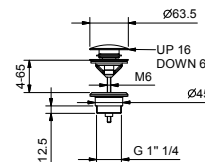

8434

Waste

- 1" 1/4
- pushing plug
- for washbasin without overflow
- for washbasin with overflow
- universal

N.B. complete finishing list in the section miscellaneous articles at the end of the pricelist

Chrome	91 02 8434
Matt Black	91 13 8434
Matt White	91 29 8434
Matt Gun Metal PVD	91 P5 8434
Matt British Gold PVD	91 P6 8434
Matt Copper PVD	91 P9 8434
Deep Black PVD	91 S1 8434
Mokka PVD	91 S5 8434
Pure Brass PVD	91 Q7 8434
Raw Metal PVD	91 Q8 8434
Brushed Stainless Steel	91 93 8434