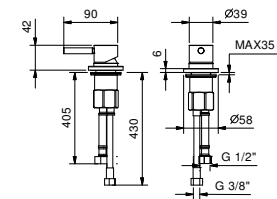

8436
lead ϕ free

Washbasin spout
 • h. 28 cm
 • spout projection 18,5 cm
 • flow restrictor 5 l/min at 3 bar
 • 1/2" inlet

Chrome	24 02 8436
Matt Black	24 13 8436
Matt White	24 29 8436
Matt Gun Metal PVD	24 P5 8436
Matt British Gold PVD	24 P6 8436
Matt Copper PVD	24 P9 8436
Deep Black PVD	24 S1 8436
Mokka PVD	24 S5 8436
Pure Brass PVD	24 Q7 8436
Raw Metal PVD	24 Q8 8436
Brushed Stainless Steel	24 93 8436