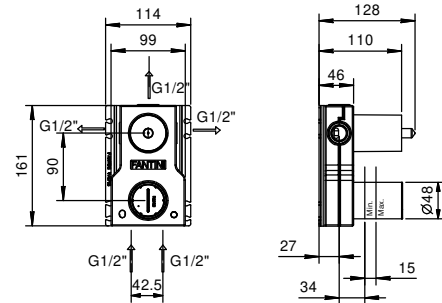

M587A

Built-in piece

44 00 M587A