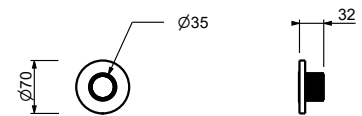

H791B

External piece

Chrome	87 02 H791B
Matt Gun Metal PVD	87 P5 H791B
Matt British Gold PVD	87 P6 H791B
Matt Copper PVD	87 P9 H791B
Deep Black PVD	87 S1 H791B
Mokka PVD	87 S5 H791B
Pure Brass PVD	87 Q7 H791B
Raw Metal PVD	87 Q8 H791B
Brushed Stainless Steel	87 93 H791B