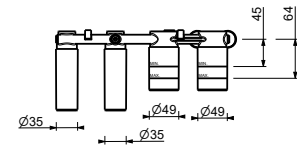

Built-in piece

44 00 D220A