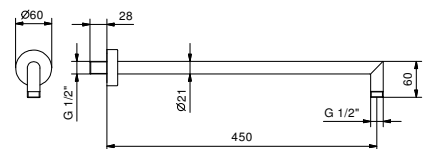

OPTIONAL: Built-in part for plasterboard

W046 91 00 W046

8011

Shower arm

- 45 cm long
- round backplate
- wall-mount
- 1/2" inlet

Chrome	86 02 8011
Matt Black	86 13 8011
Matt White	86 29 8011
Matt Gun Metal PVD	86 P5 8011
Matt British Gold PVD	86 P6 8011
Matt Copper PVD	86 P9 8011
Deep Black PVD	86 S1 8011
Mokka PVD	86 S5 8011
Brushed Stainless Steel	86 93 8011