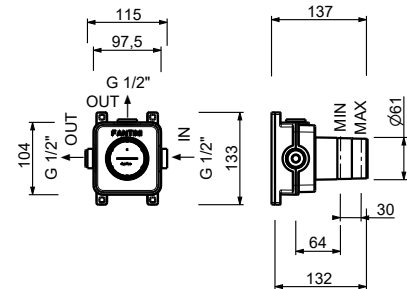

Stop valve

- ON/OFF button with flow rate adjustment **AUX**

Screen-printing

- soundproof
- for horizontal and vertical installation
- 1/2" inlets

H792B

External piece

Chrome	87 02 H792B
Matt Gun Metal PVD	87 P5 H792B
Matt British Gold PVD	87 P6 H792B
Matt Copper PVD	87 P9 H792B
Deep Black PVD	87 S1 H792B
Mokka PVD	87 S5 H792B
Pure Brass PVD	87 Q7 H792B
Raw Metal PVD	87 Q8 H792B
Brushed Stainless Steel	87 93 H792B

H590A

Built-in piece

44 00 H590A