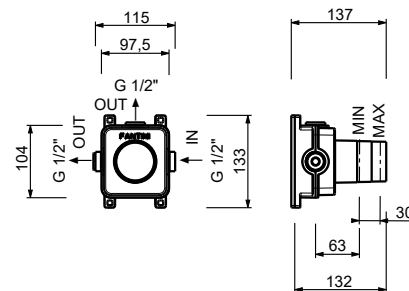

H590A

Built-in piece

44 00 H590A