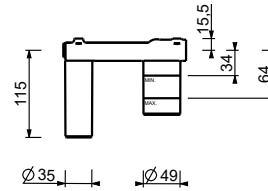

lead free

Wall-mount washbasin mixer

- spout projection 15 cm
- CYLINDRICAL handle with LEVER
- with plate
- flow restrictor 5 l/min at 3 bar
- 1/2" inlets
- WITHOUT WASTE

E010B

External piece

Chrome	50 02 E010B
Matt Black	50 13 E010B
Matt White	50 29 E010B
Matt Gun Metal PVD	50 P5 E010B
Matt British Gold PVD	50 P6 E010B
Matt Copper PVD	50 P9 E010B
Deep Black PVD	50 S1 E010B
Mokka PVD	50 S5 E010B
Pure Brass PVD	50 Q7 E010B
Raw Metal PVD	50 Q8 E010B
Brushed Stainless Steel	50 93 E010B

M111A

Built-in piece

44 00 M111A