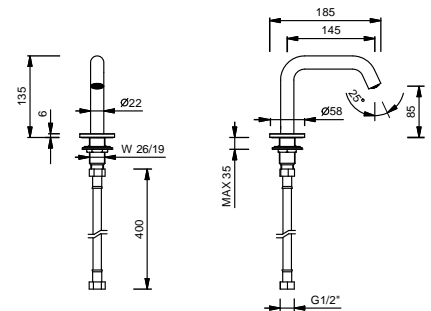

8496
lead ϕ free

Washbasin spout
• h. 13,5 cm
• spout projection 14,5 cm
• flow restrictor 5 l/min at 3 bar
• 1/2" inlet

Chrome	24 02 8496
Matt Black	24 13 8496
Matt White	24 29 8496
Matt Gun Metal PVD	24 P5 8496
Matt British Gold PVD	24 P6 8496
Matt Copper PVD	24 P9 8496
Deep Black PVD	24 S1 8496
Mokka PVD	24 S5 8496
Pure Brass PVD	24 Q7 8496
Raw Metal PVD	24 Q8 8496
Brushed Stainless Steel	24 93 8496