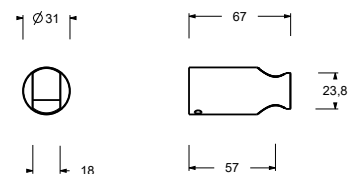

Q133

Fixed handshower holder

- connection for flexible with conical nut
- base material: brass
- 57 mm long

Chrome	90 02 Q133
Matt Black	90 13 Q133
Matt White	90 29 Q133
Matt Gun Metal PVD	90 P5 Q133
Matt British Gold PVD	90 P6 Q133
Matt Copper PVD	90 P9 Q133
Deep Black PVD	90 S1 Q133
Mokka PVD	90 S5 Q133
Pure Brass PVD	90 Q7 Q133
Raw Metal PVD	90 Q8 Q133