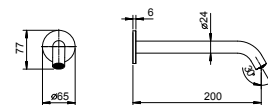

8432

Wall-mount bathtub spout

- spout projection 15 cm
- 1/2" inlet

Chrome	50 02 8432
Matt Black	50 13 8432
Matt White	50 29 8432
Matt Gun Metal PVD	50 P5 8432
Matt British Gold PVD	50 P6 8432
Matt Copper PVD	50 P9 8432
Deep Black PVD	50 S1 8432
Mokka PVD	50 S5 8432
Pure Brass PVD	50 Q7 8432
Raw Metal PVD	50 Q8 8432
Brushed Stainless Steel	50 93 8432

8433

Wall-mount bathtub spout

- spout projection 20 cm
- 1/2" inlet

Chrome	50 02 8433
Matt Black	50 13 8433
Matt White	50 29 8433
Matt Gun Metal PVD	50 P5 8433
Matt British Gold PVD	50 P6 8433
Matt Copper PVD	50 P9 8433
Deep Black PVD	50 S1 8433
Mokka PVD	50 S5 8433
Pure Brass PVD	50 Q7 8433
Raw Metal PVD	50 Q8 8433
Brushed Stainless Steel	50 93 8433

Z334

Wall-mount bathtub spout

- spout projection 25 cm
- 1/2" inlet

Chrome	50 02 Z334
Matt Black	50 13 Z334
Matt White	50 29 Z334
Matt Gun Metal PVD	50 P5 Z334
Matt British Gold PVD	50 P6 Z334
Matt Copper PVD	50 P9 Z334
Deep Black PVD	50 S1 Z334
Mokka PVD	50 S5 Z334
Pure Brass PVD	50 Q7 Z334
Raw Metal PVD	50 Q8 Z334
Brushed Stainless Steel	50 93 Z334