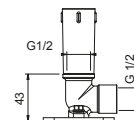

OPTIONAL: Built-in part for plasterboard

W046 91 00 W046