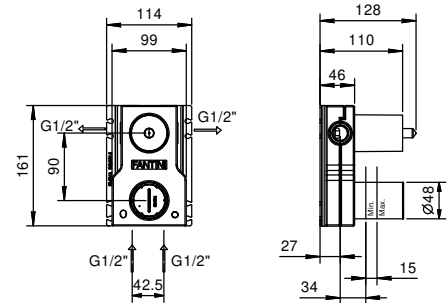

M585A

Built-in piece

44 00 M585A