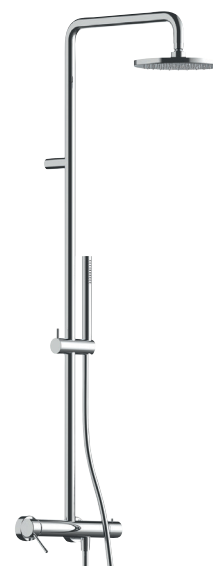

G489B+M587A
3 outlets

G489B+M687A
3 outlets

G487B+M587A
3 outlets

G483B+M687A
3 outlets

M784B+D284A
2 outlets

E084B+D284A
2 outlets

4035B+4035A
stop valve

Showerrail with external mixer
_1/2" inlets