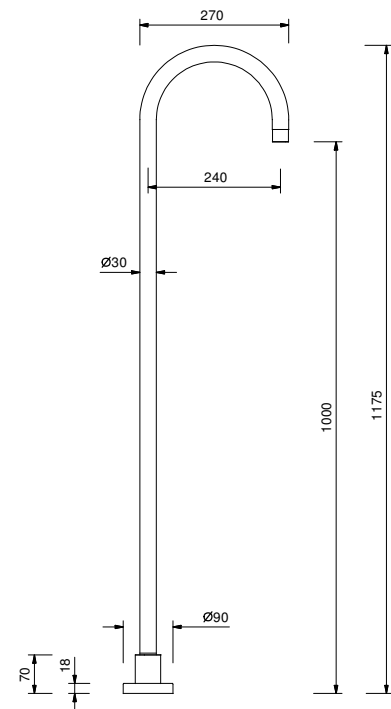

9561

Floor-mount washbasin spout

- spout projection 24 cm
- 1/2" inlet

Chrome	50 02 9561
Matt Black	50 13 9561
Matt White	50 29 9561
Matt Gun Metal PVD	50 P5 9561
Matt British Gold PVD	50 P6 9561
Matt Copper PVD	50 P9 9561
Deep Black PVD	50 S1 9561
Mokka PVD	50 S5 9561
Pure Brass PVD	50 Q7 9561
Raw Metal PVD	50 Q8 9561
Brushed Stainless Steel	50 93 9561