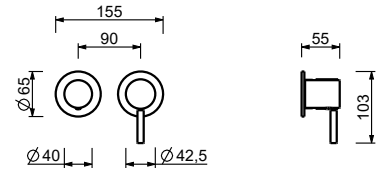

Built-in shower mixer

- handles
- with rosaces
- **3-way** diverter with turning knob
- 1/2" inlets
- soundproof
- for horizontal installation only

G489B

External piece

Chrome	50 02 G489B
Matt Black	50 13 G489B
Matt White	50 29 G489B
Matt Gun Metal PVD	50 P5 G489B
Matt British Gold PVD	50 P6 G489B
Matt Copper PVD	50 P9 G489B
Deep Black PVD	50 S1 G489B
Mokka PVD	50 S5 G489B
Pure Brass PVD	50 Q7 G489B
Raw Metal PVD	50 Q8 G489B
Brushed Stainless Steel	50 93 G489B