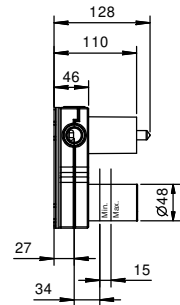

M587A

Built-in piece

44 00 M587A