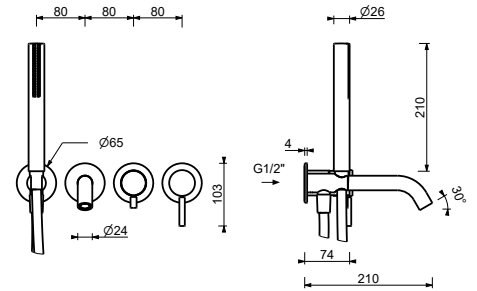

Built-in bathtub mixer

- spout projection 20 cm
- handle
- **2-way** diverter with turning knob
- SUN handshower
- water plug with showerholder
- 150 cm PVC flexible
- 1/2" inlets

NOTE: FIT handshower in PVD and 93 finishes

M721B

External piece

Chrome	50 02 M721B
Matt Black	50 13 M721B
Matt White	50 29 M721B
Matt Gun Metal PVD	50 P5 M721B
Matt British Gold PVD	50 P6 M721B
Matt Copper PVD	50 P9 M721B
Deep Black PVD	50 S1 M721B
Mokka PVD	50 S5 M721B
Pure Brass PVD	50 Q7 M721B
Raw Metal PVD	50 Q8 M721B
Brushed Stainless Steel	50 93 M721B

D220A

Built-in piece

44 00 D220A