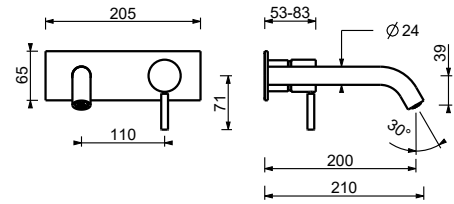

lead ρ free

Wall-mount washbasin mixer

- spout projection 20 cm
- CYLINDRICAL handle with LEVER
- with plate
- flow restrictor 5 l/min at 3 bar
- 1/2" inlets
- WITHOUT WASTE

E013B

External piece

Chrome	50 02 E013B
Matt Black	50 13 E013B
Matt White	50 29 E013B
Matt Gun Metal PVD	50 P5 E013B
Matt British Gold PVD	50 P6 E013B
Matt Copper PVD	50 P9 E013B
Deep Black PVD	50 S1 E013B
Mokka PVD	50 S5 E013B
Pure Brass PVD	50 Q7 E013B
Raw Metal PVD	50 Q8 E013B
Brushed Stainless Steel	50 93 E013B

M111A

Built-in piece

44 00 M111A