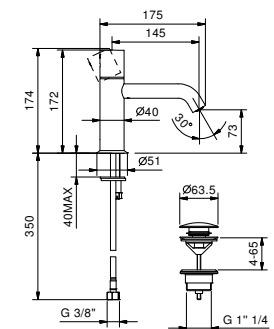

Single-hole washbasin mixer with extended spout

- spout projection 14,5 cm
- CYLINDRICAL handle
- flow restrictor 5 l/min at 3 bar
- flexible supply lines
- WITH pop-up WASTE

Chrome	50 02 E903F
Matt Black	50 13 E903F
Matt White	50 29 E903F
Matt Gun Metal PVD	50 P5 E903F
Matt British Gold PVD	50 P6 E903F
Matt Copper PVD	50 P9 E903F
Deep Black PVD	50 S1 E903F
Mokka PVD	50 S5 E903F
Pure Brass PVD	50 Q7 E903F
Raw Metal PVD	50 Q8 E903F
Brushed Stainless Steel	50 93 E903F