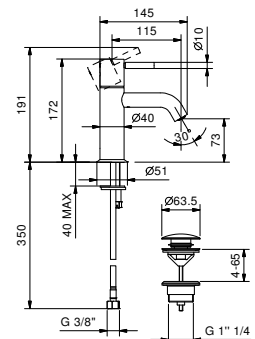

E804F

lead \emptyset free

Single-hole washbasin mixer

- spout projection 11,5 cm
- CYLINDRICAL handle with LEVER
- flow restrictor 5 l/min at 3 bar
- flexible supply lines
- WITH pop-up WASTE

Chrome	50 02 E804F
Matt Black	50 13 E804F
Matt White	50 29 E804F
Matt Gun Metal PVD	50 P5 E804F
Matt British Gold PVD	50 P6 E804F
Matt Copper PVD	50 P9 E804F
Deep Black PVD	50 S1 E804F
Mokka PVD	50 S5 E804F
Pure Brass PVD	50 Q7 E804F
Raw Metal PVD	50 Q8 E804F
Brushed Stainless Steel	50 93 E804F