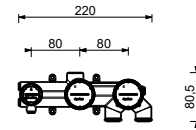

Built-in shower mixer

- handles
- **2-way** diverter with turning knob
- SUN handshower
- water plug with showerholder
- 150 cm PVC flexible
- 1/2" inlets

NOTE: FIT handshower in PVD and 93 finishes

M784B

External piece

Chrome	50 02 M784B
Matt Black	50 13 M784B
Matt White	50 29 M784B
Matt Gun Metal PVD	50 P5 M784B
Matt British Gold PVD	50 P6 M784B
Matt Copper PVD	50 P9 M784B
Deep Black PVD	50 S1 M784B
Mokka PVD	50 S5 M784B
Pure Brass PVD	50 Q7 M784B
Raw Metal PVD	50 Q8 M784B
Brushed Stainless Steel	50 93 M784B