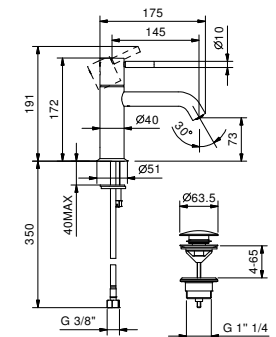

Single-hole washbasin mixer with extended spout

- spout projection 14,5 cm
- CYLINDRICAL handle with LEVER
- flow restrictor 5 l/min at 3 bar
- flexible supply lines
- WITH pop-up WASTE

Chrome	50 02 E803F
Matt Black	50 13 E803F
Matt White	50 29 E803F
Matt Gun Metal PVD	50 P5 E803F
Matt British Gold PVD	50 P6 E803F
Matt Copper PVD	50 P9 E803F
Deep Black PVD	50 S1 E803F
Mokka PVD	50 S5 E803F
Pure Brass PVD	50 Q7 E803F
Raw Metal PVD	50 Q8 E803F
Brushed Stainless Steel	50 93 E803F