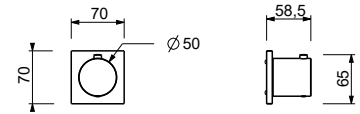

3/4" built-in thermostatic shower mixer

- handle
- 3/4" inlets
- soundproof
- without stop valve **to be ordered separately**

N.B. The mixer must always be purchased with a 3/4" or 1/2" shut-off valve

H500B

External piece

Chrome	87 02 H500B
Matt Black	87 13 H500B
Matt White	87 29 H500B
Matt Gun Metal PVD	87 P5 H500B
Matt British Gold PVD	87 P6 H500B
Matt Copper PVD	87 P9 H500B
Deep Black PVD	87 S1 H500B
Mokka PVD	87 S5 H500B
Pure Brass PVD	87 Q7 H500B
Raw Metal PVD	87 Q8 H500B
Brushed Stainless Steel	87 93 H500B