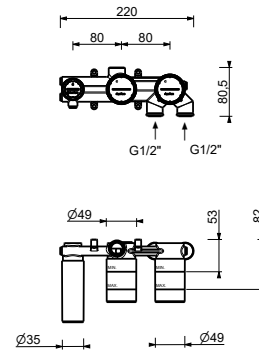

D284A

Built-in piece

44 00 D284A