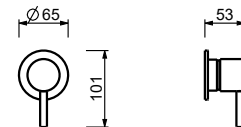

External piece

Chrome	50 02 E863B
Matt Black	50 13 E863B
Matt White	50 29 E863B
Matt Gun Metal PVD	50 P5 E863B
Matt British Gold PVD	50 P6 E863B
Matt Copper PVD	50 P9 E863B
Deep Black PVD	50 S1 E863B
Mokka PVD	50 S5 E863B
Pure Brass PVD	50 Q7 E863B
Raw Metal PVD	50 Q8 E863B
Brushed Stainless Steel	50 93 E863B