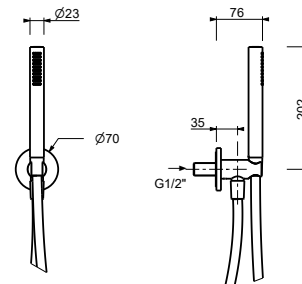

8158

Shower set

- Round escutcheon $\varnothing$ 70 mm thickness 7.5
- FIT handshower
- water plug with showerholder
- 150 cm PVC flexible
- 1/2" inlet

Chrome	86 02 8158
Matt Black	86 13 8158
Matt White	86 29 8158
Matt Gun Metal PVD	86 P5 8158
Matt British Gold PVD	86 P6 8158
Matt Copper PVD	86 P9 8158
Deep Black PVD	86 S1 8158
Mokka PVD	86 S5 8158
Pure Brass PVD	86 Q7 8158
Raw Metal PVD	86 Q8 8158
Brushed Stainless Steel	86 93 8158