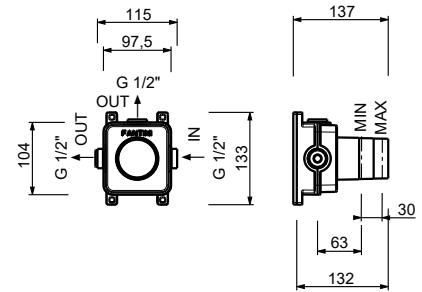

Stop valve

- ON/OFF button with flow rate adjustment **AUX**

Screen-printing

- soundproof
- for horizontal and vertical installation
- 1/2" inlets

H592B

External piece

Chrome	87 02 H592B
Matt Gun Metal PVD	87 P5 H592B
Matt British Gold PVD	87 P6 H592B
Matt Copper PVD	87 P9 H592B
Deep Black PVD	87 S1 H592B
Mokka PVD	87 S5 H592B
Pure Brass PVD	87 Q7 H592B
Raw Metal PVD	87 Q8 H592B
Brushed Stainless Steel	87 93 H592B

H590A

Built-in piece

44 00 H590A