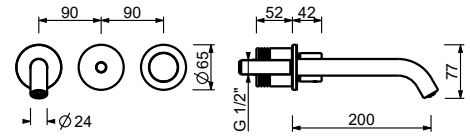

Electronic wall-mounted basin mixer

- spout projection 20 cm
- CYLINDRICAL handle
- Progressive cartridge
- flow restrictor 5 l/min at 3 bar
- equipped with alkaline battery (4x1,5 type AA)
- WITHOUT WASTE

G311B

External piece

Chrome	50 02 G311B
Matt Black	50 13 G311B
Matt White	50 29 G311B
Matt Gun Metal PVD	50 P5 G311B
Matt British Gold PVD	50 P6 G311B
Matt Copper PVD	50 P9 G311B
Deep Black PVD	50 S1 G311B
Mokka PVD	50 S5 G311B
Pure Brass PVD	50 Q7 G311B
Raw Metal PVD	50 Q8 G311B
Brushed Stainless Steel	50 93 G311B