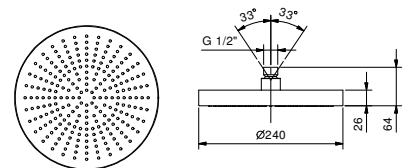

Rain showerhead

- Ø 24 cm
- base material: stainless steel
- flow restrictor 12 l/min at 3 bar
- anti-lime scale system
- 1/2" inlet
- check valve

NOTE: conditions necessary for the correct functioning: Min. Flow Rate: 10 l/min

Chrome	86 02 8083
Matt Black	86 13 8083
Matt White	86 29 8083
Matt Gun Metal PVD	86 P5 8083
Matt British Gold PVD	86 P6 8083
Matt Copper PVD	86 P9 8083
Deep Black PVD	86 S1 8083
Mokka PVD	86 S5 8083
Pure Brass PVD	86 Q7 8083
Raw Metal PVD	86 Q8 8083
Brushed Stainless Steel	86 93 8083