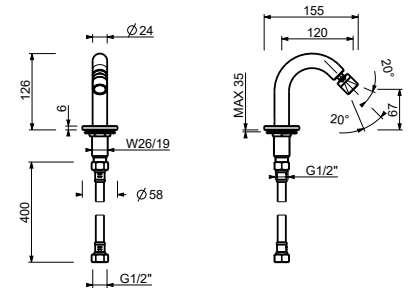

Z345

Bidet spout

- spout projection 12 cm
- flow restrictor 5 l/min at 3 bar
- 1/2" inlet

Chrome	50 02 Z345
Matt Black	50 13 Z345
Matt White	50 29 Z345
Matt Gun Metal PVD	50 P5 Z345
Matt British Gold PVD	50 P6 Z345
Matt Copper PVD	50 P9 Z345
Deep Black PVD	50 S1 Z345
Mokka PVD	50 S5 Z345
Pure Brass PVD	50 Q7 Z345
Raw Metal PVD	50 Q8 Z345
Brushed Stainless Steel	50 93 Z345