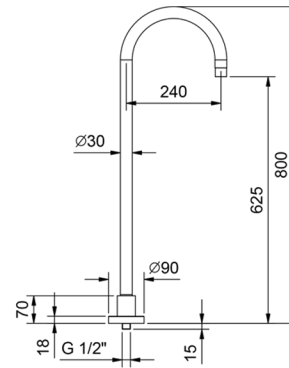

9350

Floor-mount bathtub spout

- spout projection 24 cm
- 1/2" inlet

Chrome	50 02 9350
Matt Black	50 13 9350
Matt White	50 29 9350
Matt Gun Metal PVD	50 P5 9350
Matt British Gold PVD	50 P6 9350
Matt Copper PVD	50 P9 9350
Deep Black PVD	50 S1 9350
Mokka PVD	50 S5 9350
Pure Brass PVD	50 Q7 9350
Raw Metal PVD	50 Q8 9350
Brushed Stainless Steel	50 93 9350