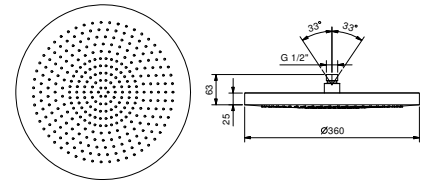

8084

Rain showerhead

- Ø 36 cm
- base material: stainless steel
- anti-lime scale system
- 1/2" inlet
- check valve

NOTE: conditions necessary for the correct functioning:
Minimum Flow Rate: 15 l/m

Chrome 86 02 8084
Brushed Stainless Steel 86 93 8084

8027