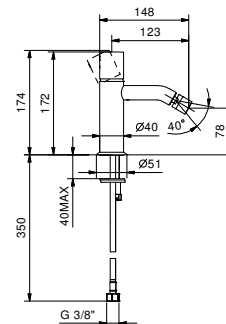

E908WF

Single-hole bidet mixer

- spout projection 12,5 cm
- CYLINDRICAL handle
- flow restrictor 5 l/min at 3 bar
- articulated aerator
- flexible supply lines
- WITHOUT WASTE

Chrome	50 02 E908WF
Matt Black	50 13 E908WF
Matt White	50 29 E908WF
Matt Gun Metal PVD	50 P5 E908WF
Matt British Gold PVD	50 P6 E908WF
Matt Copper PVD	50 P9 E908WF
Deep Black PVD	50 S1 E908WF
Mokka PVD	50 S5 E908WF
Pure Brass PVD	50 Q7 E908WF
Raw Metal PVD	50 Q8 E908WF
Brushed Stainless Steel	50 93 E908WF