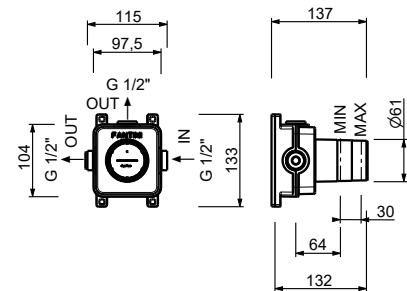

Stop valve

- ON/OFF button with flow rate adjustment **Screen-printing on showerhead**
- soundproof
- for horizontal and vertical installation
- 1/2" inlets

H790B

External piece

Chrome	87 02 H790B
Matt Gun Metal PVD	87 P5 H790B
Matt British Gold PVD	87 P6 H790B
Matt Copper PVD	87 P9 H790B
Deep Black PVD	87 S1 H790B
Mokka PVD	87 S5 H790B
Pure Brass PVD	87 Q7 H790B
Raw Metal PVD	87 Q8 H790B
Brushed Stainless Steel	87 93 H790B