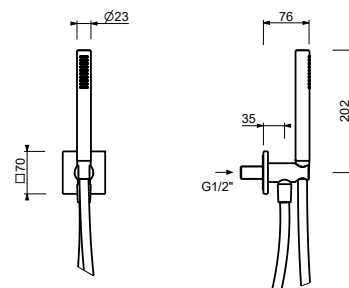

8148

Shower set

- square escutcheon 70x70 mm thickness 7,5
- FIT handshower
- water plug with showerholder
- 150 cm PVC flexible
- 1/2" inlet

Chrome	86 02 8148
Matt Black	86 13 8148
Matt White	86 29 8148
Matt Gun Metal PVD	86 P5 8148
Matt British Gold PVD	86 P6 8148
Matt Copper PVD	86 P9 8148
Deep Black PVD	86 S1 8148
Mokka PVD	86 S5 8148
Pure Brass PVD	86 Q7 8148
Raw Metal PVD	86 Q8 8148
Brushed Stainless Steel	86 93 8148