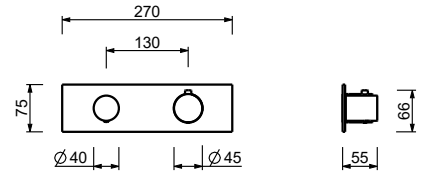

3/4" built-in thermostatic shower mixer

- handles
- **3-way** shut-off diverter with turning knob
- for horizontal installation only
- 3/4" inlets

G573B

External piece

Chrome	87 02 G573B
Matt Black	87 13 G573B
Matt White	87 29 G573B
Matt Gun Metal PVD	87 P5 G573B
Matt British Gold PVD	87 P6 G573B
Matt Copper PVD	87 P9 G573B
Deep Black PVD	87 S1 G573B
Mokka PVD	87 S5 G573B
Pure Brass PVD	87 Q7 G573B
Raw Metal PVD	87 Q8 G573B
Brushed Stainless Steel	87 93 G573B