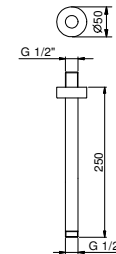

OPTIONAL: Built-in part for plasterboard

W046 91 00 W046

9236

Shower arm

- 25 cm long
- round backplate
- ceiling-mount
- 1/2" inlet

Chrome	86 02 9236
Matt Black	86 13 9236
Matt White	86 29 9236
Matt Gun Metal PVD	86 P5 9236
Matt British Gold PVD	86 P6 9236
Matt Copper PVD	86 P9 9236
Deep Black PVD	86 S1 9236
Mokka PVD	86 S5 9236
Pure Brass PVD	86 Q7 9236
Raw Metal PVD	86 Q8 9236
Brushed Stainless Steel	86 93 9236