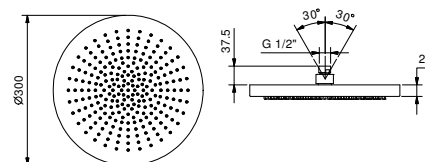

Rain showerhead

- ACQUAFIT
- **Water functions:**
- 1st function: 240 anti - limestone nozzles
- Ø 30 cm
- base material: stainless steel
- check valve
- flow restrictor 14 l/min at 3 bar
- anti-lime scale system
- 1/2" inlet

NOTE: conditions necessary for the correct functioning: Min. Flow Rate: 12 l/min