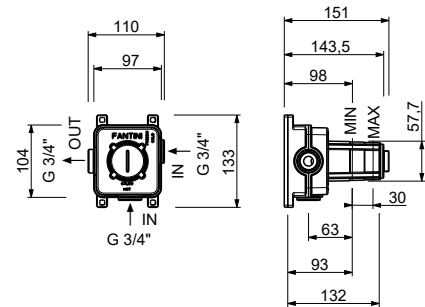

3/4" built-in thermostatic shower mixer

- handle
- 3/4" inlets
- soundproof
- without stop valve **to be ordered separately**

N.B. The mixer must always be purchased with a 3/4" or 1/2" shut-off valve

H700B

External piece

Chrome	87 02 H700B
Matt Black	87 13 H700B
Matt White	87 29 H700B
Matt Gun Metal PVD	87 P5 H700B
Matt British Gold PVD	87 P6 H700B
Matt Copper PVD	87 P9 H700B
Deep Black PVD	87 S1 H700B
Mokka PVD	87 S5 H700B
Pure Brass PVD	87 Q7 H700B
Raw Metal PVD	87 Q8 H700B
Brushed Stainless Steel	87 93 H700B

H500A

Built-in piece

44 00 H500A