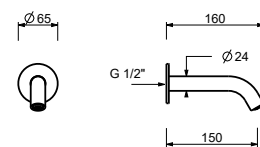

8436
lead ϕ free

Washbasin spout
• h. 28 cm
• spout projection 18,5 cm
• flow restrictor 5 l/min at 3 bar
• 1/2" inlet

Chrome	24 02 8436
Matt Black	24 13 8436
Matt White	24 29 8436
Matt Gun Metal PVD	24 P5 8436
Matt British Gold PVD	24 P6 8436
Matt Copper PVD	24 P9 8436
Deep Black PVD	24 S1 8436
Mokka PVD	24 S5 8436
Pure Brass PVD	24 Q7 8436
Raw Metal PVD	24 Q8 8436
Brushed Stainless Steel	24 93 8436

Z346
lead ϕ free

Washbasin spout
• h. 50 cm
• spout projection 18,5 cm
• flow restrictor 5 l/min at 3 bar
• 1/2" inlet

Chrome	50 02 Z346
Matt Black	50 13 Z346
Matt White	50 29 Z346
Matt Gun Metal PVD	50 P5 Z346
Matt British Gold PVD	50 P6 Z346
Matt Copper PVD	50 P9 Z346
Deep Black PVD	50 S1 Z346
Mokka PVD	50 S5 Z346
Pure Brass PVD	50 Q7 Z346
Raw Metal PVD	50 Q8 Z346
Brushed Stainless Steel	50 93 Z346

8496
lead ϕ free

Washbasin spout
• h. 13,5 cm
• spout projection 14,5 cm
• flow restrictor 5 l/min at 3 bar
• 1/2" inlet

Chrome	24 02 8496
Matt Black	24 13 8496
Matt White	24 29 8496
Matt Gun Metal PVD	24 P5 8496
Matt British Gold PVD	24 P6 8496
Matt Copper PVD	24 P9 8496
Deep Black PVD	24 S1 8496
Mokka PVD	24 S5 8496
Pure Brass PVD	24 Q7 8496
Raw Metal PVD	24 Q8 8496
Brushed Stainless Steel	24 93 8496

Z294
lead ϕ free

Wall-mount washbasin spout
• spout projection 15 cm
• flow restrictor 5 l/min at 3 bar
• 1/2" inlet

Chrome	50 02 Z294
Matt Black	50 13 Z294
Matt White	50 29 Z294
Matt Gun Metal PVD	50 P5 Z294
Matt British Gold PVD	50 P6 Z294
Matt Copper PVD	50 P9 Z294
Deep Black PVD	50 S1 Z294
Mokka PVD	50 S5 Z294
Pure Brass PVD	50 Q7 Z294
Raw Metal PVD	50 Q8 Z294
Brushed Stainless Steel	50 93 Z294