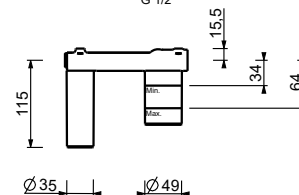

M111A

Built-in piece

44 00 M111A

Hydropray

- for personal care
- Shower mixer included
- water plug with showerholder
- with plate
- 120 cm brass flexible hose
- 1/2" inlet

N.B. complete finishing list in the section miscellaneous articles at the end of the pricelist