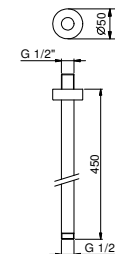

Brausearm

- Länge 45 cm
- runde Rosette
- Deckenmontage
- 1/2" Eingang

Chrom	86 02 9237
Schwarz matt	86 13 9237
Polished Nickel PVD	86 95 9237
Matt Gun Metal PVD	86 P5 9237
Matt British Gold PVD	86 P6 9237
Matt Copper PVD	86 P9 9237
Deep Black PVD	86 S1 9237
Mokka PVD	86 S5 9237
Brushed Steel Look PVD	86 92 9237
Pure Brass PVD	86 Q7 9237
Raw Metal PVD	86 Q8 9237