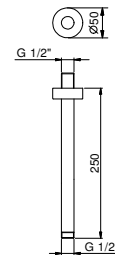

9236

Brausearm

- Länge 25 cm
- runde Rosette
- Deckenmontage
- 1/2" Eingang

Chrom	86 02 9236
Schwarz matt	86 13 9236
Polished Nickel PVD	86 95 9236
Matt Gun Metal PVD	86 P5 9236
Matt British Gold PVD	86 P6 9236
Matt Copper PVD	86 P9 9236
Deep Black PVD	86 S1 9236
Mokka PVD	86 S5 9236
Brushed Steel Look PVD	86 92 9236
Pure Brass PVD	86 Q7 9236
Raw Metal PVD	86 Q8 9236