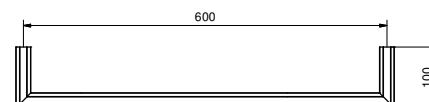

Porte-serviettes

• 60 cm

Chromé	94 02 7807
Polished Nickel PVD	94 95 7807
Matt Gun Metal PVD	94 P5 7807
Matt British Gold PVD	94 P6 7807
Matt Copper PVD	94 P9 7807
Golden Look PVD	94 S9 7807