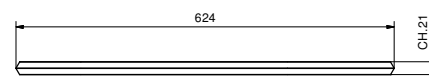

Porte-serviettes

• 60 cm

Chromé	94 02 7807
Polished Nickel PVD	94 95 7807
Matt Gun Metal PVD	94 P5 7807
Matt British Gold PVD	94 P6 7807
Matt Copper PVD	94 P9 7807
Golden Look PVD	94 S9 7807