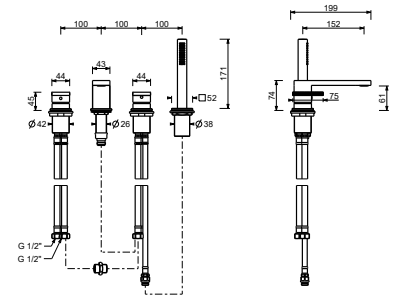

**Deck-mount bathtub mixer**

*\_1/2" inlets*

**P767**  
2 outlets

**Floor-mount bathtub mixer**

*\_1/2" inlets*  
*\_spout projection 26 cm*

**P780B+R080A**  
2 outlets

**Built-in bathtub mixer**

- spout projection 21 cm
- handle
- **2-way** diverter with turning knob
- FIT handshower
- water plug with showerholder
- 150 cm PVC flexible
- 1/2" inlets

- spout projection 15,2 cm
- handles
- 4-hole
- **2-way** diverter with turning knob
- FIT handshower
- 150 cm flexible
- 1/2" inlets
- flexible supply lines

Polished Nickel PVD	49 95 P765
Matt Gun Metal PVD	49 P5 P765
<b>Brushed Stainless Steel</b>	<b>49 93 P765</b>