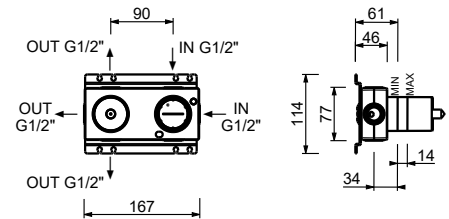

**P783B**

**External piece**

Polished Nickel PVD 49 95 P783B  
 Matt Gun Metal PVD 49 P5 P783B  
**Brushed Stainless Steel 49 93 P783B**

**M687A**

**Built-in piece**

44 00 M687A

**Built-in shower mixer**

- handles
- **2-way** diverter with turning knob
- FIT handshower
- water plug with showerholder
- 150 cm PVC flexible
- 1/2" inlets