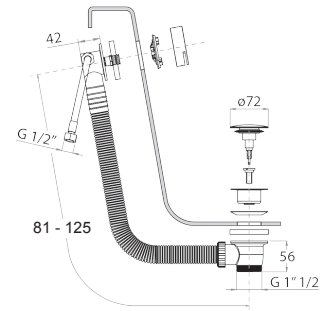

**W286**

**Mounting plate for deck-mount bathtub mixer**

- mounting plate
- without cover plate

N.B. To be completed with coverings allowing access for inspection

91 00 W286

**Fratelli Fantini Spa**

Pella (Novara), Italy - t. +39 0322 918411