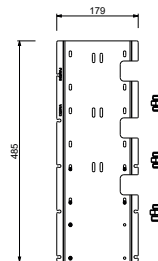

**EXAMPLE OF COMBINATION - 1 OUTLET**

**EXAMPLE OF COMBINATION - 2 OUTLETS**

91 00 W269

**W270**

**OPTIONAL - Easy Fix System**

- plate and connections:
- for an easy both horizontal and vertical installation of the thermostatic mixers:
  - to install art- H500A / H590A - **3 outlets**