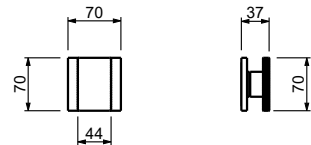

P890B

External piece

Polished Nickel PVD	49 95 P890B
Matt Gun Metal PVD	49 P5 P890B
Brushed Stainless Steel	49 93 P890B