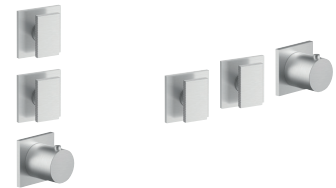

EXAMPLE OF COMBINATION - 2 OUTLETS