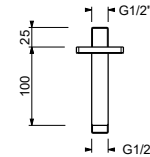

**OPTIONAL: Built-in part for plasterboard**

**W046** 91 00 W046

8122

**Shower arm**

- 10 cm long
- square backplate
- ceiling-mount
- 1/2" inlet

Polished Nickel PVD 86 95 8122  
 Matt Gun Metal PVD 86 P5 8122  
**Brushed Stainless Steel 86 93 8122**