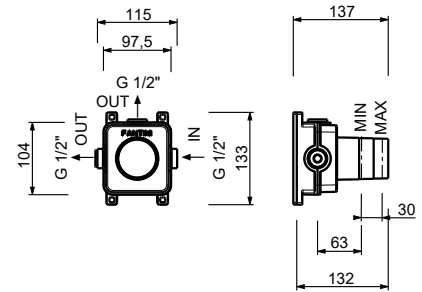

Stop valve

- ON/OFF button with flow rate adjustment **Screen-printing on showerhead**
- soundproof
- for horizontal and vertical installation
- 1/2" inlets

H590B

External piece

Polished Nickel PVD	87 95 H590B
Matt Gun Metal PVD	87 P5 H590B
Brushed Stainless Steel	87 93 H590B

H590A

Built-in piece

44 00 H590A