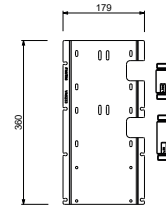

**EXAMPLE OF COMBINATION - 3 OUTLETS**

91 00 W270

**W275**

**OPTIONAL - Easy Fix System**

- plate and connections:
- for an easy both horizontal and vertical installation of the thermostatic mixers:
  - to install art- H500A / D491A - **1 outlet**
  - to install art- H500A / D491A - **2 outlets**