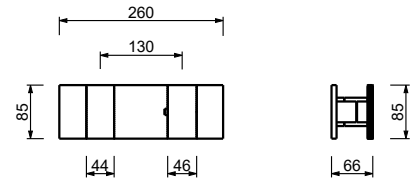

External piece

Polished Nickel PVD	49 95 P872B
Matt Gun Metal PVD	49 P5 P872B
Brushed Stainless Steel	49 93 P872B