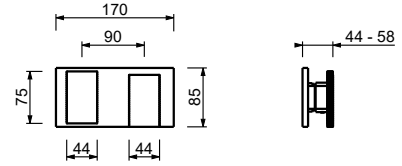

Built-in shower mixer

- handles
- with plate
- **2-way** diverter with turning knob
- 1/2" inlets
- soundproof
- for horizontal installation only

P782B

External piece

Polished Nickel PVD 49 95 P782B
Matt Gun Metal PVD 49 P5 P782B
Brushed Stainless Steel 49 93 P782B