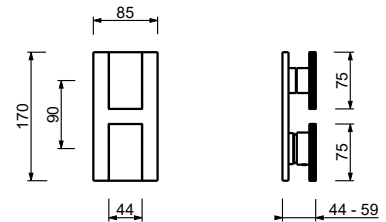

P787B

External piece

Polished Nickel PVD 49 95 P787B
Matt Gun Metal PVD 49 P5 P787B
Brushed Stainless Steel 49 93 P787B