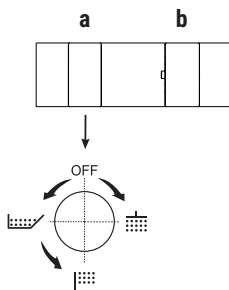

The built-in 3/4" thermostatic shower mixer is available:

- art. P872B+D372A - 2 outlets

- art. P873B+D373A - 3 outlets

EXAMPLE:

art. P873B+D373A

a) shut-off rotating diverter - By rotating the diverter knob from centre to right clockwise, one opens the first outlet, shuts off at the centre and rotating left opens the second and third outlets in a sequence.

b) temperature control.

Base material: STAINLESS STEEL AISI

316/316 L

Finishing:

95 Polished Nickel PVD

P5 Matt Gun Metal PVD

93 Brushed Stainless Steel

* For spare parts, accessories, miscellaneous items and extensions please refer to specific pricelist sections