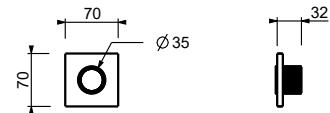

H591B

External piece

Polished Nickel PVD	87 95 H591B
Matt Gun Metal PVD	87 P5 H591B
Brushed Stainless Steel	87 93 H591B