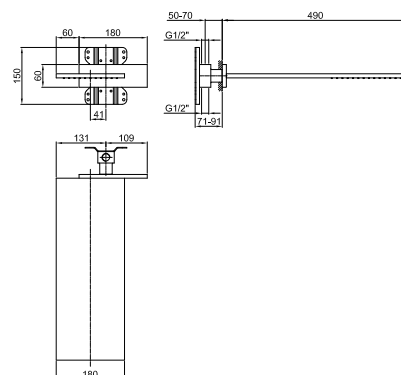

External piece

Polished Nickel PVD 86 95 8036B
Matt Gun Metal PVD 86 P5 8036B
Brushed Stainless Steel 86 93 8036B