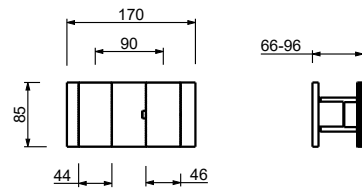

External piece

Polished Nickel PVD 49 95 P743B
Matt Gun Metal PVD 49 P5 P743B
Brushed Stainless Steel 49 93 P743B