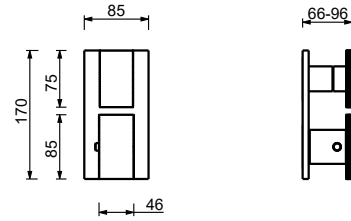

1/2" built-in thermostatic shower mixer

- handles
- with plate
- **2-way** diverter with turning knob
- 1/2" inlets
- soundproof
- for vertical installation only

P723B

External piece

Polished Nickel PVD 49 95 P723B
Matt Gun Metal PVD 49 P5 P723B
Brushed Stainless Steel 49 93 P723B