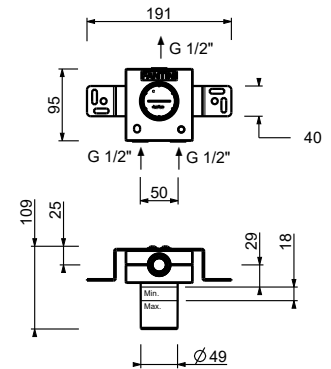

Built-in piece

44 00 M063A