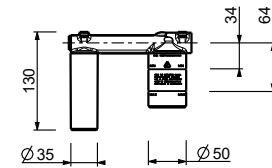

Wall-mount washbasin mixer

- spout projection 17,6 cm
- handle
- with plate
- flow restrictor 5 l/min at 3 bar
- 1/2" inlets
- soundproof
- WITHOUT WASTE