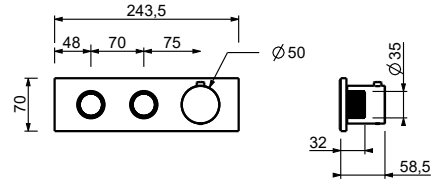

3/4" built-in thermostatic shower mixer

- handle
- ON/OFF buttons with flow rate adjustment
- soundproof
- for horizontal installation only
- 3/4" inlets
- nos. 2 1/2" outlets

H572B

External piece

Polished Nickel PVD	87 95 H572B
Matt Gun Metal PVD	87 P5 H572B
Brushed Stainless Steel	87 93 H572B