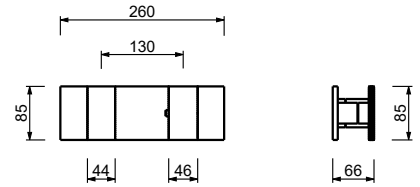

3/4" built-in thermostatic shower mixer

- handles
- **3-way** shut-off diverter with turning knob
- for horizontal installation only
- 3/4" inlets

P873B

External piece

Polished Nickel PVD 49 95 P873B
Matt Gun Metal PVD 49 P5 P873B
Brushed Stainless Steel 49 93 P873B