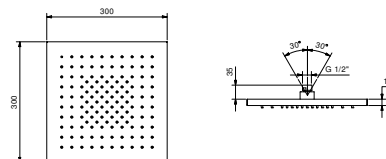

- ACQUAFIT
- Water functions:**
  - 1st function: 125 anti - limestone nozzles
  - 30x30 cm
  - base material: stainless steel
  - check valve
  - flow restrictor 12 l/min at 3 bar

NOTE: conditions necessary for the correct functioning: Min. Flow Rate: 9 l/min