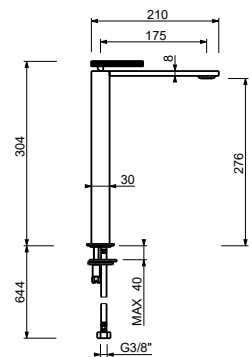

P706WF

Single-hole high washbasin mixer

- spout projection 17,5 cm
- handle
- flow restrictor 5 l/min at 3 bar
- flexible supply lines
- WITHOUT WASTE

Polished Nickel PVD 49 95 P706WF
Matt Gun Metal PVD 49 P5 P706WF
Brushed Stainless Steel 49 93 P706WF