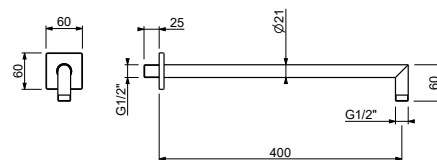

**OPTIONAL: Built-in part for plasterboard**

<b>W046</b>	91 00 W046
-------------	------------

**8163**

**Shower arm**

- 40 cm long
- square backplate
- wall-mount
- 1/2" inlet

Polished Nickel PVD	86 95 8163
Matt Gun Metal PVD	86 P5 8163
<b>Brushed Stainless Steel</b>	<b>86 93 8163</b>