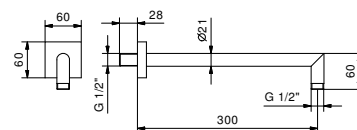

Polished Nickel PVD	79 95 K053
Matt Gun Metal PVD	79 P5 K053
<b>Brushed Stainless Steel</b>	<b>79 93 K053</b>

**8038**

**Shower arm**

- 30 cm long
- square backplate
- wall-mount
- 1/2" inlet

Polished Nickel PVD	86 95 8038
Matt Gun Metal PVD	86 P5 8038
<b>Brushed Stainless Steel</b>	<b>86 93 8038</b>