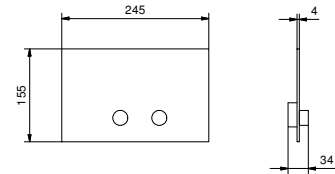

8402

Flush actuator plate GEBERIT

- base material: stainless steel
- projecting push-button controls
- with round controls
- without visible fixing system

N.B. complete finishing list in the section miscellaneous articles at the end of the pricelist
N.B. compatible ONLY WITH Geberit Sigma 8/Sigma 12

Polished Nickel PVD   91 95 8402
Matt Gun Metal PVD   91 P5 8402
Brushed Stainless Steel   91 93 8402

8403

Flush actuator plate GEBERIT

- base material: stainless steel
- flush fit controls
- with square controls
- without visible fixing system

N.B. complete finishing list in the section miscellaneous articles at the end of the pricelist
N.B. compatible ONLY WITH Geberit Sigma 8/Sigma 12

Polished Nickel PVD   91 95 8403
Matt Gun Metal PVD   91 P5 8403
Brushed Stainless Steel   91 93 8403

W216

Flush actuator plate TECE

- base material: stainless steel
- projecting push-button controls
- with round controls
- minimum depth: see installation instructions
- without visible fixing system

N.B. complete finishing list in the section miscellaneous articles at the end of the pricelist
N.B. compatible ONLY WITH Tecebox Octa II

Polished Nickel PVD   91 95 W216
Matt Gun Metal PVD   91 P5 W216
Brushed Stainless Steel   91 93 W216

W001

Bathtub drain

- WITH WASTE

N.B. complete finishing list in the section miscellaneous articles at the end of the pricelist

Polished Nickel PVD   91 95 W001
Matt Gun Metal PVD   91 P5 W001
Brushed Stainless Steel   91 93 W001