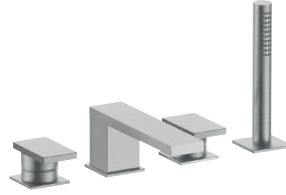

TRADITIONAL CARTRIDGE

**Built-in bathtub mixer**

*\_1/2" inlets*  
*\_spout projection 21 cm*

**P721B+R021A**  
2 outlets

**Deck-mount bathtub mixer**

*\_1/2" inlets*  
*\_spout projection 15 cm*

**P765**  
2 outlets