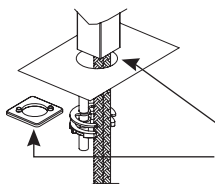

BASINS HOLE SIZE:

- Washbasin and bidet mixers:

the box includes a cover plate to be placed at the bottom of the mixer as cover for the hole.

If the hole diameter is within MIN 24 mm - MAX 25 mm: **THERE IS NO NEED FOR THE COVER PLATE.**

If the hole diameter is within MIN 25,1 mm - MAX 35 mm: **THE COVER PLATE IS NEEDED.**