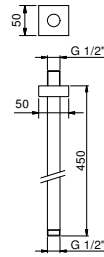

**OPTIONAL: Built-in part for plasterboard**

**W046** 91 00 W046

8041

**Shower arm**

- 45 cm long
- square backplate
- ceiling-mount
- 1/2" inlet

Polished Nickel PVD                    86 95 8041  
 Matt Gun Metal PVD                    86 P5 8041  
**Brushed Stainless Steel                86 93 8041**

**OPTIONAL: Built-in part for plasterboard**

**W046**                                        91 00 W046

8148

**Shower set**

- square escutcheon 70x70 mm thickness 7,5
- FIT handshower
- water plug with showerholder
- 150 cm PVC flexible
- 1/2" inlet