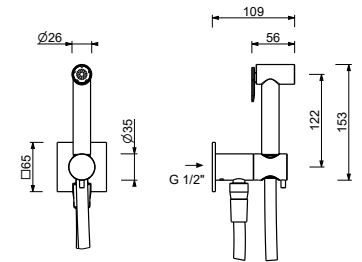

**P708WF**

**Single-hole bidet mixer**

- spout projection 12,4 cm
- handle
- flow restrictor 5 l/min at 3 bar
- articulated aerator
- flexible supply lines
- WITHOUT WASTE

- Polished Nickel PVD 49 95 P708WF
- Matt Gun Metal PVD 49 P5 P708WF
- Brushed Stainless Steel 49 93 P708WF**

**M111A**

**Built-in piece**

44 00 M111A

**W292**

**Hydrobrush**

- for WC cleaning
- water plug with showerholder
- stop valve
- square backplate
- 120 cm brass flexible hose
- 1/2" inlet

- |                                |                   |
|--------------------------------|-------------------|
| Polished Nickel PVD            | 91 95 W292        |
| Matt Gun Metal PVD             | 91 P5 W292        |
| <b>Brushed Stainless Steel</b> | <b>91 93 W292</b> |