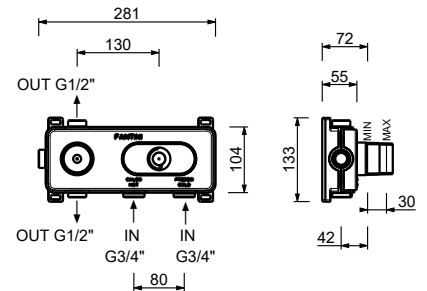

Built-in piece

19 00 D372A