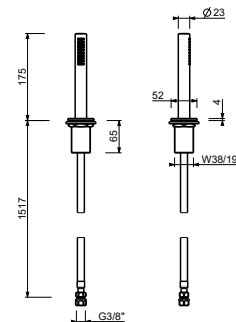

- FIT handshower
- 150 cm flexible

Polished Nickel PVD	49 95 Z351
Matt Gun Metal PVD	49 P5 Z351
<b>Brushed Stainless Steel</b>	<b>49 93 Z351</b>

8434

**Waste**

- 1" 1/4
- pushing plug
- for washbasin without overflow
- for washbasin with overflow
- universal