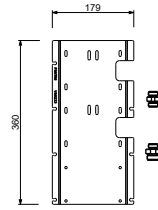

**D491A**

**Built-in piece**

19 00 D491A

**W269**

**OPTIONAL - Easy Fix System**

- plate and connections:
- for an easy both horizontal and vertical installation of the thermostatic mixers:
  - to install art- H500A / H590A - **1 outlet**
  - to install art- H500A / H590A - **2 outlets**