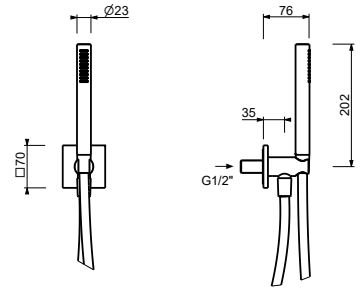

**OPTIONAL: Built-in part for plasterboard**

**W046** 91 00 W046

8041

**Shower arm**

- 45 cm long
- square backplate
- ceiling-mount
- 1/2" inlet

Polished Nickel PVD                    86 95 8041  
 Matt Gun Metal PVD                    86 P5 8041  
**Brushed Stainless Steel                86 93 8041**

**OPTIONAL: Built-in part for plasterboard**

**W046**                                        91 00 W046

8148

**Shower set**

- square escutcheon 70x70 mm thickness 7,5
- FIT handshower
- water plug with showerholder
- 150 cm PVC flexible
- 1/2" inlet

Polished Nickel PVD                    86 95 8148  
 Matt Gun Metal PVD                    86 P5 8148  
 Brushed Steel Look PVD                86 92 8148

8144

**Shower set**

- square escutcheon 85x85 mm thickness 8
- FIT handshower
- water plug with showerholder
- 150 cm PVC flexible
- 1/2" inlet

Polished Nickel PVD                    86 95 8144  
 Matt Gun Metal PVD                    86 P5 8144  
**Brushed Stainless Steel                86 93 8144**

**8166**

**Shower rail**

- 90 cm long
- without water plug
- without handshower
- 150 cm PVC flexible
- adjustable slider