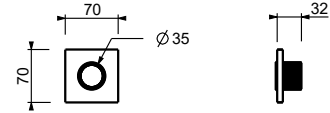

Stop valve

- ON/OFF button with flow rate adjustment **Screen-printing on showerhead**
- soundproof
- for horizontal and vertical installation
- 1/2" inlets

H590B

External piece

Polished Nickel PVD	87 95 H590B
Matt Gun Metal PVD	87 P5 H590B
Brushed Stainless Steel	87 93 H590B