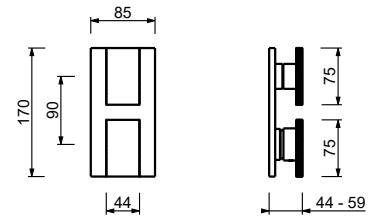

External piece

Polished Nickel PVD 49 95 P785B
Matt Gun Metal PVD 49 P5 P785B
Brushed Stainless Steel 49 93 P785B