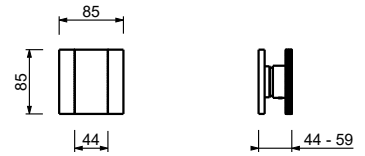

Built-in shower mixer

- handle
- no. 1 1/2" outlet
- 1/2" inlets
- soundproof

P763B

External piece

Polished Nickel PVD 49 95 P763B
Matt Gun Metal PVD 49 P5 P763B
Brushed Stainless Steel 49 93 P763B