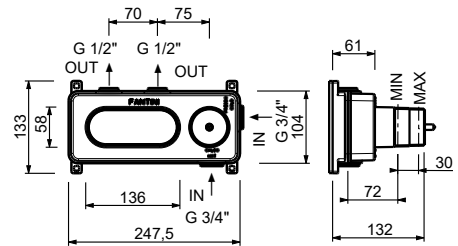

Built-in piece

44 00 H572A