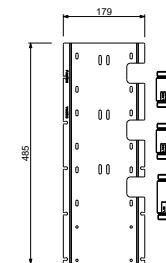

**EXAMPLE OF COMBINATION - 1 OUTLET**

**EXAMPLE OF COMBINATION - 2 OUTLETS**

91 00 W275

**W276**

**OPTIONAL - Easy Fix System**

- plate and connections:
- for an easy both horizontal and vertical installation of the thermostatic mixers:
  - to install art- H500A / D491A - **3 outlets**