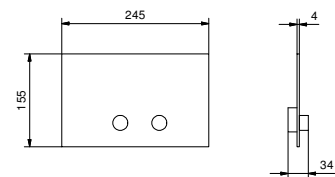

Polished Nickel PVD   91 95 W216
Matt Gun Metal PVD   91 P5 W216
Brushed Stainless Steel   91 93 W216

W001