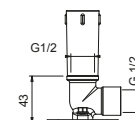

OPTIONAL: Built-in part for plasterboard

W046	91 00 W046