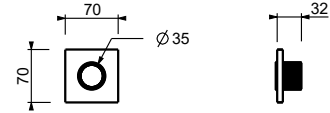

Stop valve

- ON/OFF button with flow rate adjustment **AUX**

Screen-printing

- soundproof
- for horizontal and vertical installation
- 1/2" inlets

H592B

External piece

Polished Nickel PVD	87 95 H592B
Matt Gun Metal PVD	87 P5 H592B
Brushed Stainless Steel	87 93 H592B