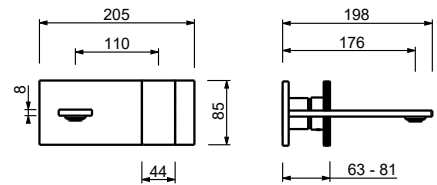

Wall-mount washbasin mixer

- spout projection 17,6 cm
- handle
- with plate
- flow restrictor 5 l/min at 3 bar
- 1/2" inlets
- soundproof
- WITHOUT WASTE