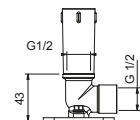

OPTIONAL: Built-in part for plasterboard

W046 91 00 W046