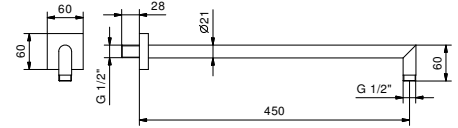

**OPTIONAL: Built-in part for plasterboard**

<b>W046</b>	91 00 W046
-------------	------------

8039

**Shower arm**

- 45 cm long
- square backplate
- wall-mount
- 1/2" inlet

Polished Nickel PVD 86 95 8039  
 Matt Gun Metal PVD 86 P5 8039  
**Brushed Stainless Steel 86 93 8039**