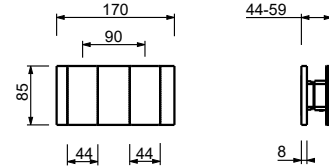

Built-in shower mixer

- handles
- with plate
- **3-way** diverter with turning knob
- 1/2" inlets
- soundproof
- for horizontal installation only

P783B

External piece

Polished Nickel PVD 49 95 P783B
Matt Gun Metal PVD 49 P5 P783B
Brushed Stainless Steel 49 93 P783B