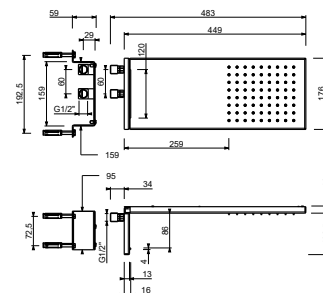

**EXAMPLE OF COMBINATION - 3 OUTLETS**

91 00 W276

**Rain showerhead**

- rain
- waterfall
- base material: stainless steel
- wall-mount
- anti-lime scale system
- 1/2" inlet

**8155B**

**External piece**

Polished Nickel PVD 86 95 8155B  
 Matt Gun Metal PVD 86 P5 8155B  
**Brushed Stainless Steel 86 93 8155B**