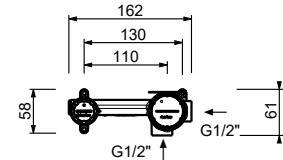

Wall-mount washbasin mixer

- spout projection 17,6 cm
- handle
- with plate
- flow restrictor 5 l/min at 3 bar
- 1/2" inlets
- soundproof
- WITHOUT WASTE