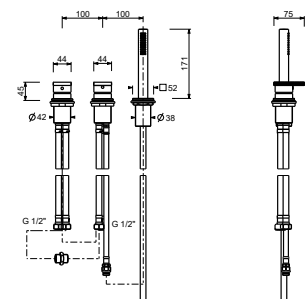

Deck-mount bathtub mixer

- handles
- without spout
- 3-hole
- **2-way** diverter with turning knob
- FIT handshower
- 150 cm flexible
- 1/2" inlets
- flexible supply lines

Polished Nickel PVD	49 95 P767
Matt Gun Metal PVD	49 P5 P767
Brushed Stainless Steel	49 93 P767