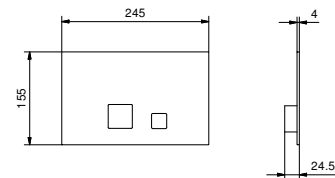

8402

Flush actuator plate GEBERIT

- base material: stainless steel
- projecting push-button controls
- with round controls
- without visible fixing system

N.B. complete finishing list in the section miscellaneous articles at the end of the pricelist
N.B. compatible ONLY WITH Geberit Sigma 8/Sigma 12

Polished Nickel PVD   91 95 8402
Matt Gun Metal PVD   91 P5 8402
Brushed Stainless Steel   91 93 8402

8403

Flush actuator plate GEBERIT

- base material: stainless steel
- flush fit controls
- with square controls
- without visible fixing system

N.B. complete finishing list in the section miscellaneous articles at the end of the pricelist
N.B. compatible ONLY WITH Geberit Sigma 8/Sigma 12

Polished Nickel PVD   91 95 8403
Matt Gun Metal PVD   91 P5 8403
Brushed Stainless Steel   91 93 8403

W216

Flush actuator plate TECE

- base material: stainless steel
- projecting push-button controls
- with round controls
- minimum depth: see installation instructions
- without visible fixing system

N.B. complete finishing list in the section miscellaneous articles at the end of the pricelist
N.B. compatible ONLY WITH Tecebox Octa II

Polished Nickel PVD   91 95 W216
Matt Gun Metal PVD   91 P5 W216
Brushed Stainless Steel   91 93 W216

W001

Bathtub drain

- WITH WASTE

N.B. complete finishing list in the section miscellaneous articles at the end of the pricelist

Polished Nickel PVD   91 95 W001
Matt Gun Metal PVD   91 P5 W001
Brushed Stainless Steel   91 93 W001