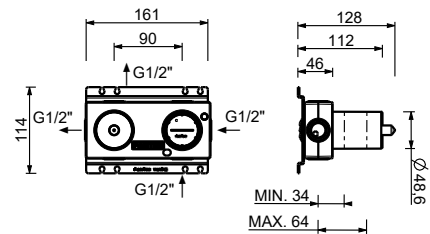

Built-in piece

44 00 M623A