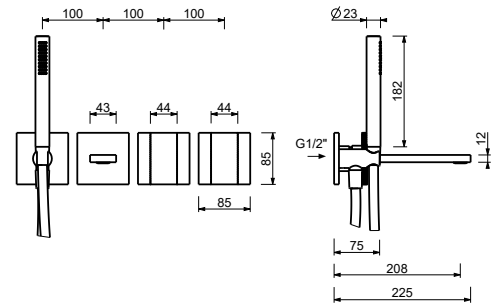

Built-in bathtub mixer

- spout projection 21 cm
- handle
- **2-way** diverter with turning knob
- FIT handshower
- water plug with showerholder
- 150 cm PVC flexible
- 1/2" inlets

P721B

External piece

Polished Nickel PVD	49 95 P721B
Matt Gun Metal PVD	49 P5 P721B
Brushed Stainless Steel	49 93 P721B