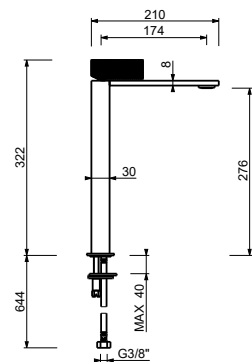

Polished Nickel PVD 49 95 P704WF  
 Matt Gun Metal PVD 49 P5 P704WF  
**Brushed Stainless Steel 49 93 P704WF**

**S606WF**

**Single-hole high washbasin mixer**

- spout projection 17,5 cm
- handle
- flow restrictor 5 l/min at 3 bar
- flexible supply lines
- WITHOUT WASTE

Polished Nickel PVD 49 95 S606WF  
 Matt Gun Metal PVD 49 P5 S606WF  
**Brushed Stainless Steel 49 93 S606WF**

**P706WF**

**Single-hole high washbasin mixer**

- spout projection 17,5 cm
- handle
- flow restrictor 5 l/min at 3 bar
- flexible supply lines
- WITHOUT WASTE