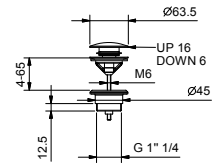

8434

Waste

- 1" 1/4
- pushing plug
- for washbasin without overflow
- for washbasin with overflow
- universal

N.B. complete finishing list in the section miscellaneous articles at the end of the pricelist

Polished Nickel PVD 91 95 8434
Matt Gun Metal PVD 91 P5 8434
Brushed Stainless Steel 91 93 8434

8435

Waste

- 1" 1/4
- for washbasin without overflow
- for washbasin with overflow
- unrestricted outlet
- universal

N.B. complete finishing list in the section miscellaneous articles at the end of the pricelist