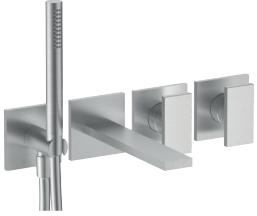

TRADITIONAL CARTRIDGE

Built-in bathtub mixer

_1/2" inlets
_spout projection 21 cm

P721B+R021A
2 outlets