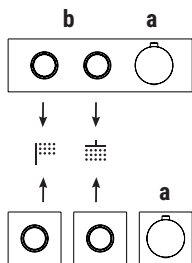

ex. art. S604WF

ex. art. P704WF

THE HANDLES ARE NOT INTERCHANGEABLE.

All washbasin and bidet mixers are fitted with 5 l/min **flow restrictors**.

**BASINS HOLE SIZE:**

- Washbasin and bidet mixers:

the box includes a cover plate to be placed at the bottom of the mixer as cover for the hole.

If the hole diameter is within MIN 24 mm - MAX 25 mm: **THERE IS NO NEED FOR THE COVER PLATE.**

If the hole diameter is within MIN 25,1 mm - MAX 35 mm: **THE COVER PLATE IS NEEDED.**

**Mixers - ON/OFF buttons**