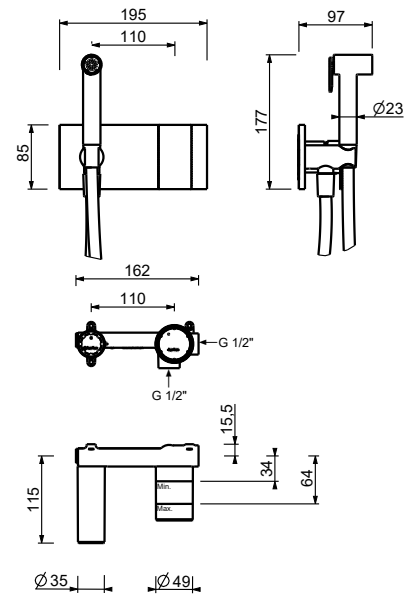

Hydrospray

- for personal care
- Shower mixer included
- water plug with showerholder
- with plate
- 120 cm brass flexible hose
- 1/2" inlet

N.B. complete finishing list in the section miscellaneous articles at the end of the pricelist

P759B

External piece

Polished Nickel PVD	49 95 P759B
Matt Gun Metal PVD	49 P5 P759B
Brushed Stainless Steel	49 93 P759B

M111A

Built-in piece

44 00 M111A