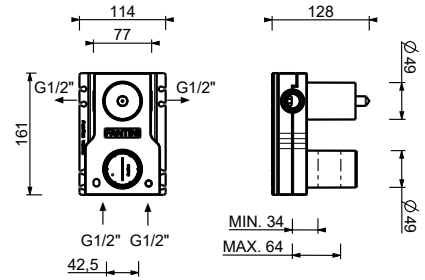

Built-in piece

44 00 M523A