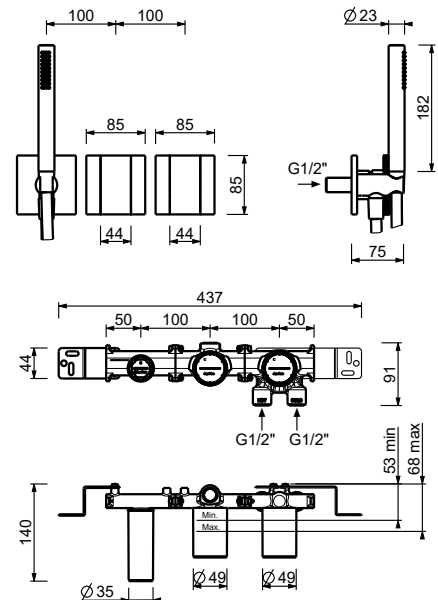

Built-in piece

44 00 R084A