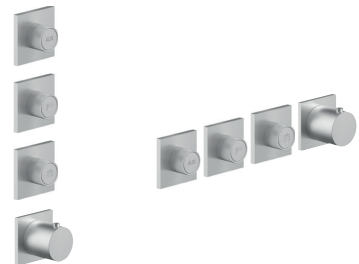

EXAMPLE OF COMBINATION - 3 OUTLETS