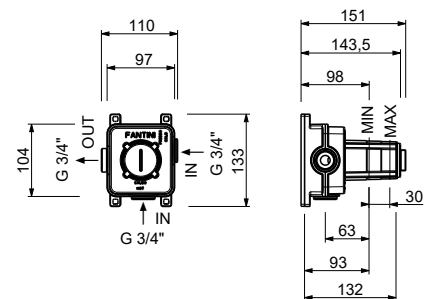

Built-in piece

44 00 H500A