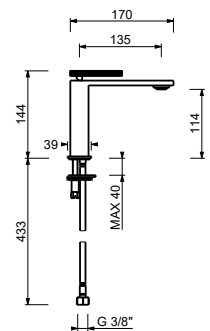

Polished Nickel PVD 49 95 S604WF  
 Matt Gun Metal PVD 49 P5 S604WF  
**Brushed Stainless Steel 49 93 S604WF**

**P704WF**

**Single-hole washbasin mixer**

- spout projection 13,5 cm
- handle
- flow restrictor 5 l/min at 3 bar
- flexible supply lines
- WITHOUT WASTE

Polished Nickel PVD 49 95 P704WF  
 Matt Gun Metal PVD 49 P5 P704WF  
**Brushed Stainless Steel 49 93 P704WF**

**S606WF**

**Single-hole high washbasin mixer**

- spout projection 17,5 cm
- handle
- flow restrictor 5 l/min at 3 bar
- flexible supply lines
- WITHOUT WASTE