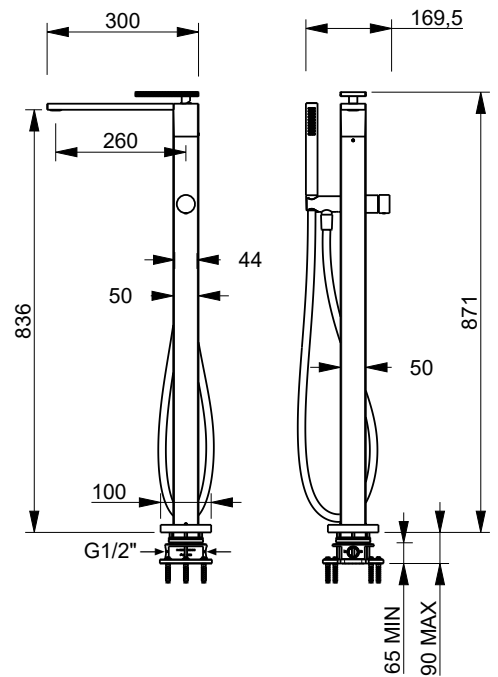

- spout projection 15,2 cm
- handles
- 4-hole
- **2-way** diverter with turning knob
- FIT handshower
- 150 cm flexible
- 1/2" inlets
- flexible supply lines

Polished Nickel PVD	49 95 P765
Matt Gun Metal PVD	49 P5 P765
<b>Brushed Stainless Steel</b>	<b>49 93 P765</b>

**Floor-mount bathtub mixer**

- spout projection 26 cm
- handle
- open/close handle with flow and temperature control
- FIT handshower
- handshower holder
- 150 cm PVC flexible
- 1/2" inlets
- on foot

**P780B**

**External piece**

Polished Nickel PVD	49 95 P780B
Matt Gun Metal PVD	49 P5 P780B
<b>Brushed Stainless Steel</b>	<b>49 93 P780B</b>

**R080A**

**Built-in piece**

44 00 R080A

**Z351**

**Shower set for bathtub edge**

- FIT handshower
- 150 cm flexible

Polished Nickel PVD	49 95 Z351
Matt Gun Metal PVD	49 P5 Z351
<b>Brushed Stainless Steel</b>	<b>49 93 Z351</b>

8434

**Waste**

- 1" 1/4
- pushing plug
- for washbasin without overflow
- for washbasin with overflow
- universal