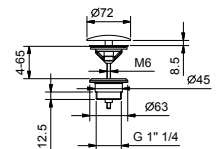

8434

Waste

- 1" 1/4
- pushing plug
- for washbasin without overflow
- for washbasin with overflow
- universal

N.B. complete finishing list in the section miscellaneous articles at the end of the pricelist

Polished Nickel PVD 91 95 8434
Matt Gun Metal PVD 91 P5 8434
Brushed Stainless Steel 91 93 8434

8435

Waste

- 1" 1/4
- for washbasin without overflow
- for washbasin with overflow
- unrestricted outlet
- universal

N.B. complete finishing list in the section miscellaneous articles at the end of the pricelist

Polished Nickel PVD 91 95 8435
Matt Gun Metal PVD 91 P5 8435
Brushed Stainless Steel 91 93 8435

9234

Bottle trap

- 1" 1/4
- for washbasin

N.B. complete finishing list in the section miscellaneous articles at the end of the pricelist

Polished Nickel PVD 91 95 9234
Matt Gun Metal PVD 91 P5 9234
Brushed Stainless Steel 91 93 9234

8364

Pair of filters

- with shutoff
- fully inspectable filter
- 1/2" inlet

N.B. complete finishing list in the section miscellaneous articles at the end of the pricelist

Polished Nickel PVD 91 95 8364
Matt Gun Metal PVD 91 P5 8364
Brushed Stainless Steel 91 93 8364