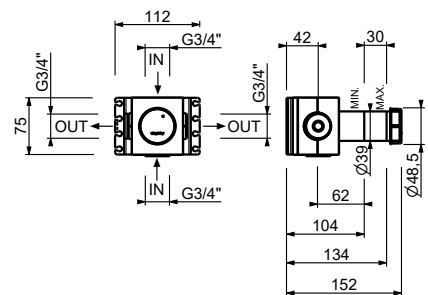

D491A

Built-in piece

19 00 D491A