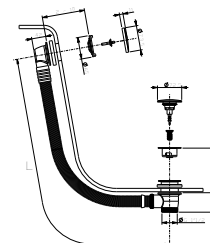

Polished Nickel PVD   91 95 W001
Matt Gun Metal PVD   91 P5 W001
Brushed Stainless Steel   91 93 W001