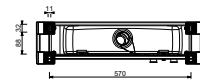

W286

Mounting plate for deck-mount bathtub mixer

- mounting plate
- without cover plate

N.B. To be completed with coverings allowing access for inspection