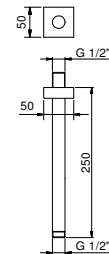

**OPTIONAL: Built-in part for plasterboard**

**W046** 91 00 W046

8040

**Shower arm**

- 25 cm long
- square backplate
- ceiling-mount
- 1/2" inlet

Polished Nickel PVD 86 95 8040  
 Matt Gun Metal PVD 86 P5 8040  
**Brushed Stainless Steel 86 93 8040**