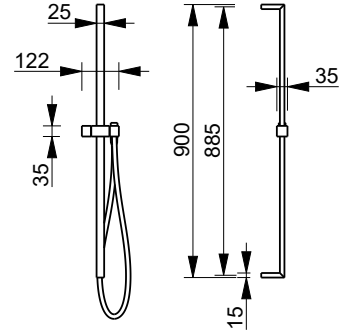

8166

Shower rail

- 90 cm long
- without water plug
- without handshower
- 150 cm PVC flexible
- adjustable slider

Polished Nickel PVD 86 95 8166
Matt Gun Metal PVD 86 P5 8166
Brushed Stainless Steel 86 93 8166