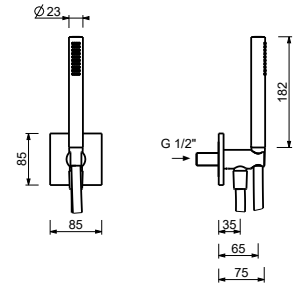

**OPTIONAL: Built-in part for plasterboard**

**W046** 91 00 W046

8041

**Shower arm**

- 45 cm long
- square backplate
- ceiling-mount
- 1/2" inlet

Polished Nickel PVD                    86 95 8041  
 Matt Gun Metal PVD                    86 P5 8041  
**Brushed Stainless Steel                86 93 8041**

**OPTIONAL: Built-in part for plasterboard**

**W046**                                        91 00 W046

8148

**Shower set**

- square escutcheon 70x70 mm thickness 7,5
- FIT handshower
- water plug with showerholder
- 150 cm PVC flexible
- 1/2" inlet

Polished Nickel PVD                    86 95 8148  
 Matt Gun Metal PVD                    86 P5 8148  
 Brushed Steel Look PVD                86 92 8148

8144

**Shower set**

- square escutcheon 85x85 mm thickness 8
- FIT handshower
- water plug with showerholder
- 150 cm PVC flexible
- 1/2" inlet

Polished Nickel PVD                    86 95 8144  
 Matt Gun Metal PVD                    86 P5 8144  
**Brushed Stainless Steel                86 93 8144**

**8166**

**Shower rail**

- 90 cm long
- without water plug
- without handshower
- 150 cm PVC flexible
- adjustable slider