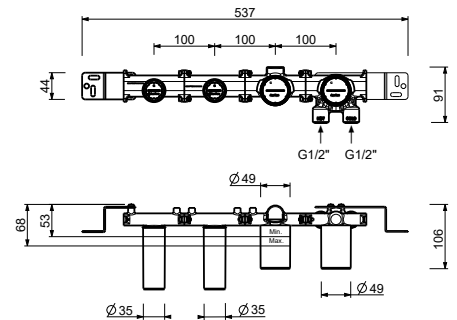

Built-in piece

44 00 R021A