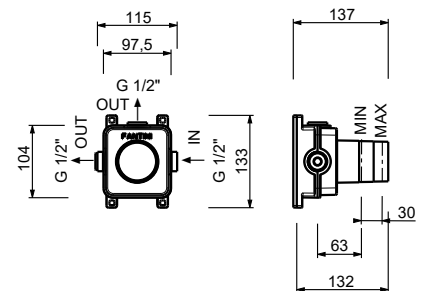

H590A

Built-in piece

44 00 H590A