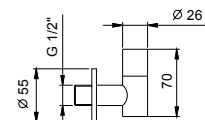

Polished Nickel PVD 91 95 8364
Matt Gun Metal PVD 91 P5 8364
Brushed Stainless Steel 91 93 8364