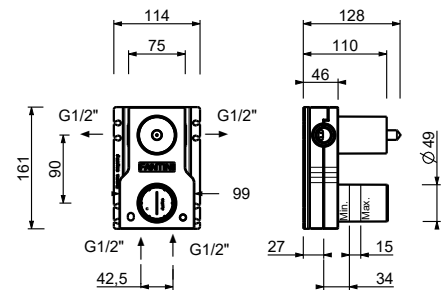

Built-in piece

44 00 M585A