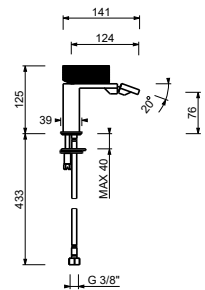

**S608WF**

**Single-hole bidet mixer**

- spout projection 12,4 cm
- handle
- flow restrictor 5 l/min at 3 bar
- articulated aerator
- flexible supply lines
- WITHOUT WASTE

- Polished Nickel PVD 49 95 S608WF
- Matt Gun Metal PVD 49 P5 S608WF
- Brushed Stainless Steel 49 93 S608WF**

**P708WF**

**Single-hole bidet mixer**

- spout projection 12,4 cm
- handle
- flow restrictor 5 l/min at 3 bar
- articulated aerator
- flexible supply lines
- WITHOUT WASTE

- Polished Nickel PVD 49 95 P708WF
- Matt Gun Metal PVD 49 P5 P708WF
- Brushed Stainless Steel 49 93 P708WF**