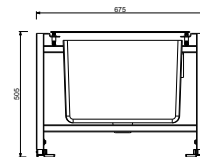

W286

Mounting plate for deck-mount bathtub mixer

- mounting plate
- without cover plate

N.B. To be completed with coverings allowing access for inspection