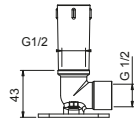

OPTIONAL: Built-in part for plasterboard

W046   91 00 W046