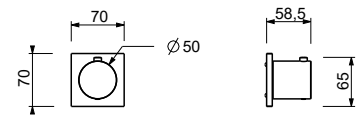

External piece

Polished Nickel PVD 87 95 H500B
Matt Gun Metal PVD 87 P5 H500B
Brushed Stainless Steel 87 93 H500B