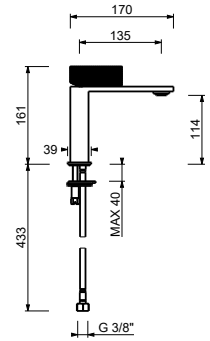

S604WF

Single-hole washbasin mixer

- spout projection 13,5 cm
- handle
- flow restrictor 5 l/min at 3 bar
- flexible supply lines
- WITHOUT WASTE

Polished Nickel PVD 49 95 S604WF
Matt Gun Metal PVD 49 P5 S604WF
Brushed Stainless Steel 49 93 S604WF