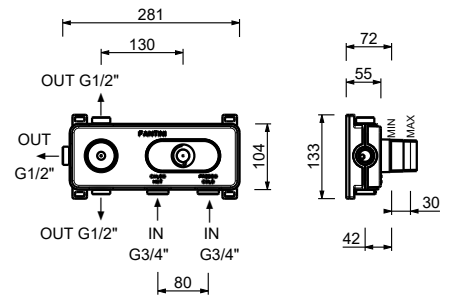

Built-in piece

19 00 D373A