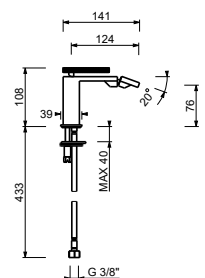

**S608WF**

**Single-hole bidet mixer**

- spout projection 12,4 cm
- handle
- flow restrictor 5 l/min at 3 bar
- articulated aerator
- flexible supply lines
- WITHOUT WASTE

- Polished Nickel PVD 49 95 S608WF
- Matt Gun Metal PVD 49 P5 S608WF
- Brushed Stainless Steel 49 93 S608WF**

**P708WF**

**Single-hole bidet mixer**

- spout projection 12,4 cm
- handle
- flow restrictor 5 l/min at 3 bar
- articulated aerator
- flexible supply lines
- WITHOUT WASTE

- Polished Nickel PVD 49 95 P708WF
- Matt Gun Metal PVD 49 P5 P708WF
- Brushed Stainless Steel 49 93 P708WF**