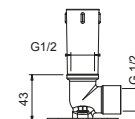

OPTIONAL: Built-in part for plasterboard

W046	91 00 W046