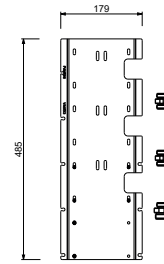

EXAMPLE OF COMBINATION - 1 OUTLET

EXAMPLE OF COMBINATION - 2 OUTLETS

91 00 W269

W270

OPTIONAL - Easy Fix System

- plate and connections:
- for an easy both horizontal and vertical installation of the thermostatic mixers:
 - to install art- H500A / H590A - **3 outlets**