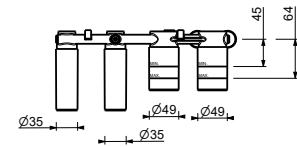

D220A

Built-in piece

44 00 D220A