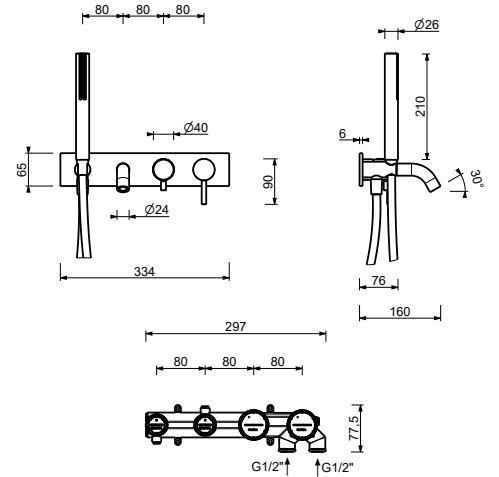

Built-in bathtub mixer

- spout projection 15 cm
- handle
- **2-way** diverter with turning knob
- SUN handshower
- water plug with showerholder
- 150 cm PVC flexible
- 1/2" inlets

NOTE: FIT handshower in PVD and 93 finishes

E020B

External piece

Chrome	50 02 E020B
Matt Black	50 13 E020B
Matt Gun Metal PVD	50 P5 E020B
Matt British Gold PVD	50 P6 E020B
Matt Copper PVD	50 P9 E020B
Deep Black PVD	50 S1 E020B
Mokka PVD	50 S5 E020B
Pure Brass PVD	50 Q7 E020B
Raw Metal PVD	50 Q8 E020B
Brushed Stainless Steel	50 93 E020B

D220A

Built-in piece

44 00 D220A