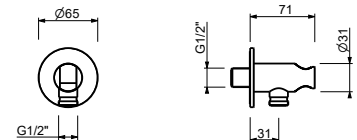

Water plug

- round backplate
- base material: brass
- fixed handshower holder
- connection for flexible with conical nut

Chrome	91 02 9323
Matt Black	91 13 9323
Matt Gun Metal PVD	91 P5 9323
Matt British Gold PVD	91 P6 9323
Matt Copper PVD	91 P9 9323
Deep Black PVD	91 S1 9323
Mokka PVD	91 S5 9323
Pure Brass PVD	91 Q7 9323
Raw Metal PVD	91 Q8 9323
Brushed Stainless Steel	91 93 9323