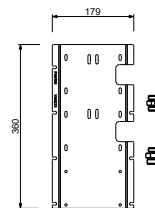

W269

OPTIONAL - Easy Fix System

1. plate and connections:
2. for an easy both horizontal and vertical installation of the thermostatic mixers:
   - to install art- H500A / H590A - **1 outlet**
   - to install art- H500A / H590A - **2 outlets**