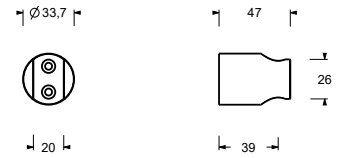

9129

Fixed handshower holder

- connection for flexible with conical nut
- base material: ABS
- 39 mm long

Chrome 90 02 9129
Matt Black 90 13 9129

Q133