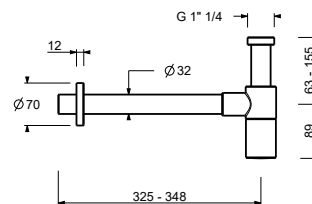

Chrome	91 02 9234
Matt Black	91 13 9234
Matt Gun Metal PVD	91 P5 9234
Matt British Gold PVD	91 P6 9234
Matt Copper PVD	91 P9 9234
Deep Black PVD	91 S1 9234
Mokka PVD	91 S5 9234
Pure Brass PVD	91 Q7 9234
Raw Metal PVD	91 Q8 9234
Brushed Stainless Steel	91 93 9234