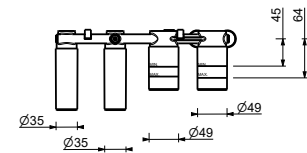

D220A

Built-in piece

44 00 D220A

Built-in bathtub mixer

- spout projection 20 cm
- handle
- **2-way** diverter with turning knob
- SUN handshower
- water plug with showerholder
- 150 cm PVC flexible
- 1/2" inlets