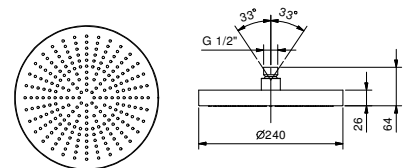

Rain showerhead

- Ø 24 cm
- base material: stainless steel
- flow restrictor 12 l/min at 3 bar
- anti-lime scale system
- 1/2" inlet
- check valve

NOTE: conditions necessary for the correct functioning: Min. Flow Rate: 10 l/min