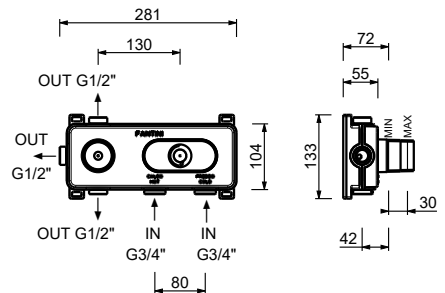

D373A

Built-in piece

19 00 D373A

Chrome	
Matt Black	
Matt Gun Metal PVD	
Matt British Gold PVD	
Matt Copper PVD	
Deep Black PVD	
Mokka PVD	
Pure Brass PVD	
Raw Metal PVD	
Brushed Stainless Steel