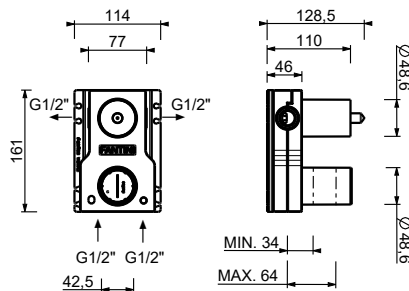

M523A

Built-in piece

44 00 M523A