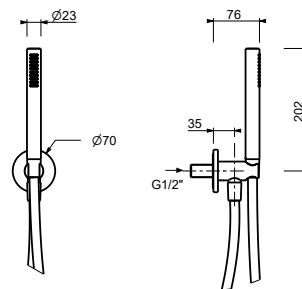

OPTIONAL: Built-in part for plasterboard

W046

91 00 W046

8158

Shower set

- Round escutcheon Ø 70 mm thickness 7.5
- FIT handshower
- water plug with showerholder
- 150 cm PVC flexible
- 1/2" inlet

Chrome	86 02 8158
Matt Gun Metal PVD	86 P5 8158
Matt British Gold PVD	86 P6 8158
Matt Copper PVD	86 P9 8158
Deep Black PVD	86 S1 8158
Mokka PVD	86 S5 8158
Pure Brass PVD	86 Q7 8158
Raw Metal PVD	86 Q8 8158
Brushed Stainless Steel	86 93 8158

8051

Shower set

- Round escutcheon Ø 65 mm thickness 4
- SUN handshower
- water plug with showerholder
- 150 cm PVC flexible
- 1/2" inlet

Chrome	86 02 8051
Matt Black	86 13 8051

8093

Shower set

- Round escutcheon \varnothing 65 mm thickness 4
- FIT handshower
- water plug with showerholder
- 150 cm PVC flexible
- 1/2" inlet