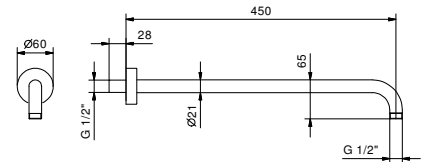

OPTIONAL: Built-in part for plasterboard

W046 91 00 W046

8028

Shower arm

- 45 cm long
- round backplate
- wall-mount
- 1/2" inlet

Chrome	86 02 8028
Matt Black	86 13 8028
Matt Gun Metal PVD	86 P5 8028
Matt British Gold PVD	86 P6 8028
Matt Copper PVD	86 P9 8028
Deep Black PVD	86 S1 8028
Mokka PVD	86 S5 8028
Pure Brass PVD	86 Q7 8028
Raw Metal PVD	86 Q8 8028
Brushed Stainless Steel	86 93 8028