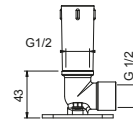

OPTIONAL: Built-in part for plasterboard

W046 91 00 W046