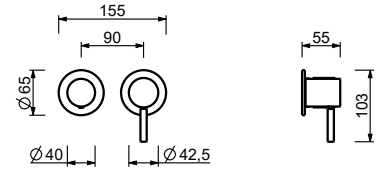

Built-in shower mixer

- handles
- with rosaces
- **2-way** diverter with turning knob
- 1/2" inlets
- soundproof
- for horizontal installation only

G481B

External piece

Chrome	50 02 G481B
Matt Black	50 13 G481B
Matt Gun Metal PVD	50 P5 G481B
Matt British Gold PVD	50 P6 G481B
Matt Copper PVD	50 P9 G481B
Deep Black PVD	50 S1 G481B
Mokka PVD	50 S5 G481B
Pure Brass PVD	50 Q7 G481B
Raw Metal PVD	50 Q8 G481B
Brushed Stainless Steel	50 93 G481B