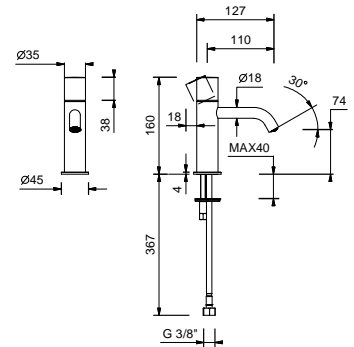

W291

G904WF

lead ϕ free

Single-hole washbasin mixer

- spout projection 11 cm
- handles: CYLINDRICAL and LEVER
- flow restrictor 5 l/min at 3 bar
- flexible supply lines
- WITHOUT WASTE

Chrome	50 02 G904WF
Matt Black	50 13 G904WF
Matt Gun Metal PVD	50 P5 G904WF
Matt British Gold PVD	50 P6 G904WF
Matt Copper PVD	50 P9 G904WF
Deep Black PVD	50 S1 G904WF
Mokka PVD	50 S5 G904WF
Pure Brass PVD	50 Q7 G904WF
Raw Metal PVD	50 Q8 G904WF
Brushed Stainless Steel	50 93 G904WF