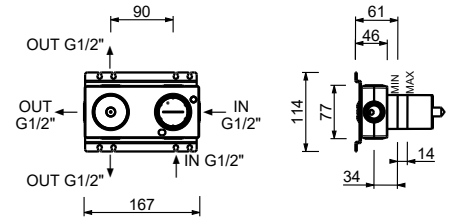

M687A

Built-in piece

44 00 M687A