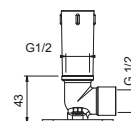

OPTIONAL: Built-in part for plasterboard

W046

91 00 W046

8158

Shower set

- Round escutcheon Ø 70 mm thickness 7.5
- FIT handshower
- water plug with showerholder
- 150 cm PVC flexible
- 1/2" inlet

Chrome	86 02 8158
Matt Gun Metal PVD	86 P5 8158
Matt British Gold PVD	86 P6 8158
Matt Copper PVD	86 P9 8158
Deep Black PVD	86 S1 8158
Mokka PVD	86 S5 8158
Pure Brass PVD	86 Q7 8158
Raw Metal PVD	86 Q8 8158
Brushed Stainless Steel	86 93 8158