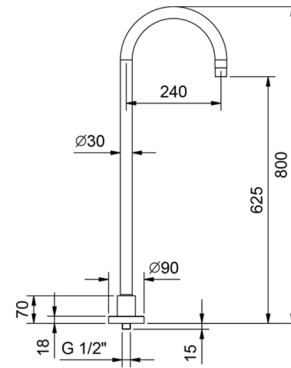

9350

Floor-mount bathtub spout

- spout projection 24 cm
- 1/2" inlet

Chrome	50 02 9350
Matt Black	50 13 9350
Matt Gun Metal PVD	50 P5 9350
Matt British Gold PVD	50 P6 9350
Matt Copper PVD	50 P9 9350
Deep Black PVD	50 S1 9350
Mokka PVD	50 S5 9350
Pure Brass PVD	50 Q7 9350
Raw Metal PVD	50 Q8 9350
Brushed Stainless Steel	50 93 9350