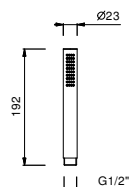

Handshower

- FIT
- base material: brass
- base material: stainless steel
- flow restrictor 9 l/min
- anti-lime scale system
- check valve

Chrome	90 02 8783
Matt Black	90 13 8783
Matt Gun Metal PVD	90 P5 8783
Matt British Gold PVD	90 P6 8783
Matt Copper PVD	90 P9 8783
Deep Black PVD	90 S1 8783
Mokka PVD	90 S5 8783
Pure Brass PVD	90 Q7 8783
Raw Metal PVD	90 Q8 8783
Brushed Stainless Steel	90 93 8783