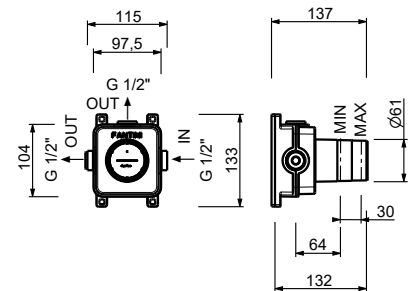

Stop valve

- ON/OFF button with flow rate adjustment **Screen-printing on handshower**
- soundproof
- for horizontal and vertical installation
- 1/2" inlets

H791B

External piece

Chrome	87 02 H791B
Matt Gun Metal PVD	87 P5 H791B
Matt British Gold PVD	87 P6 H791B
Matt Copper PVD	87 P9 H791B
Deep Black PVD	87 S1 H791B
Mokka PVD	87 S5 H791B
Pure Brass PVD	87 Q7 H791B
Raw Metal PVD	87 Q8 H791B
Brushed Stainless Steel	87 93 H791B