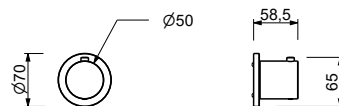

3/4" built-in thermostatic shower mixer

- handle
- 1/2" inlets
- soundproof
- without stop valve **to be ordered separately**

N.B. The mixer must always be purchased with a 3/4" or 1/2" shut-off valve

H700B

External piece

Chrome	87 02 H700B
Matt Black	87 13 H700B
Matt Gun Metal PVD	87 P5 H700B
Matt British Gold PVD	87 P6 H700B
Matt Copper PVD	87 P9 H700B
Deep Black PVD	87 S1 H700B
Mokka PVD	87 S5 H700B
Pure Brass PVD	87 Q7 H700B
Raw Metal PVD	87 Q8 H700B
Brushed Stainless Steel	87 93 H700B