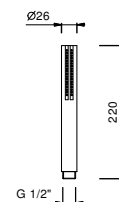

Handshower

- SUN
- base material: ABS
- flow restrictor 9 l/min
- anti-lime scale system
- check valve

Chrome	90 02 9673
Matt Black	90 13 9673