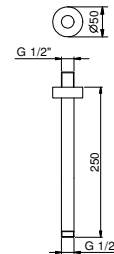

OPTIONAL: Built-in part for plasterboard

W046 91 00 W046

9236

Shower arm

- 25 cm long
- round backplate
- ceiling-mount
- 1/2" inlet

Chrome	86 02 9236
Matt Black	86 13 9236
Matt Gun Metal PVD	86 P5 9236
Matt British Gold PVD	86 P6 9236
Matt Copper PVD	86 P9 9236
Deep Black PVD	86 S1 9236
Mokka PVD	86 S5 9236
Pure Brass PVD	86 Q7 9236
Raw Metal PVD	86 Q8 9236
Brushed Stainless Steel	86 93 9236