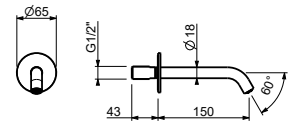

Wall-mount washbasin spout

- spout projection 15 cm
- flow restrictor 5 l/min at 3 bar
- 1/2" inlet

Chrome	50 02 Z051
Matt Black	50 13 Z051
Matt Gun Metal PVD	50 P5 Z051
Matt British Gold PVD	50 P6 Z051
Matt Copper PVD	50 P9 Z051
Deep Black PVD	50 S1 Z051
Mokka PVD	50 S5 Z051
Pure Brass PVD	50 Q7 Z051
Raw Metal PVD	50 Q8 Z051
Brushed Stainless Steel	50 93 Z051