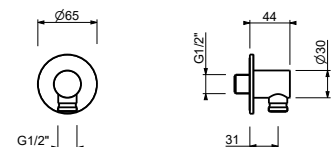

Water plug

- round backplate
- base material: brass
- without shower holder

Chrome	91 02 7034
Matt Black	91 13 7034
Matt Gun Metal PVD	91 P5 7034
Matt British Gold PVD	91 P6 7034
Matt Copper PVD	91 P9 7034
Deep Black PVD	91 S1 7034
Mokka PVD	91 S5 7034
Pure Brass PVD	91 Q7 7034
Raw Metal PVD	91 Q8 7034
Brushed Stainless Steel	91 93 7034