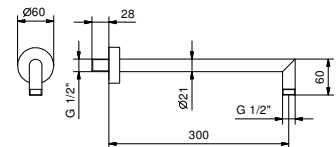

OPTIONAL: Built-in part for plasterboard

W046 91 00 W046

9231

Shower arm

- 30 cm long
- round backplate
- wall-mount
- 1/2" inlet

Chrome	86 02 9231
Matt Black	86 13 9231
Matt Gun Metal PVD	86 P5 9231
Matt British Gold PVD	86 P6 9231
Matt Copper PVD	86 P9 9231
Deep Black PVD	86 S1 9231
Mokka PVD	86 S5 9231
Brushed Stainless Steel	86 93 9231