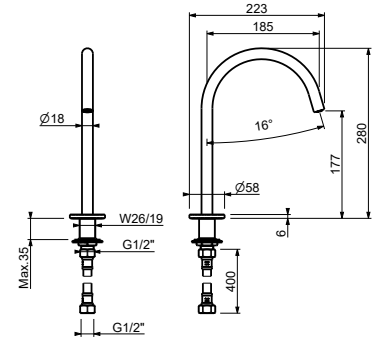

Z656

lead \emptyset free

Washbasin spout

- h. 28 cm
- spout projection 18,5 cm
- flow restrictor 5 l/min at 3 bar
- 1/2" inlet

Chrome	50 02 Z656
Matt Black	50 13 Z656
Matt Gun Metal PVD	50 P5 Z656
Matt British Gold PVD	50 P6 Z656
Matt Copper PVD	50 P9 Z656
Deep Black PVD	50 S1 Z656
Mokka PVD	50 S5 Z656
Pure Brass PVD	50 Q7 Z656
Raw Metal PVD	50 Q8 Z656
Brushed Stainless Steel	50 93 Z656

Z657

lead \emptyset free

Washbasin spout

- h. 50 cm
- spout projection 18,5 cm
- flow restrictor 5 l/min at 3 bar
- 1/2" inlet

Chrome	50 02 Z657
Matt Black	50 13 Z657
Matt Gun Metal PVD	50 P5 Z657
Matt British Gold PVD	50 P6 Z657
Matt Copper PVD	50 P9 Z657
Deep Black PVD	50 S1 Z657
Mokka PVD	50 S5 Z657
Pure Brass PVD	50 Q7 Z657
Raw Metal PVD	50 Q8 Z657
Brushed Stainless Steel	50 93 Z657