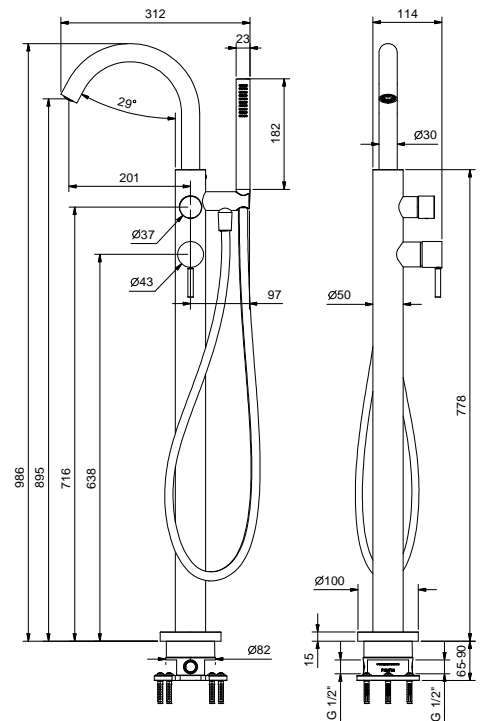

R080A

Built-in piece

44 00 R080A