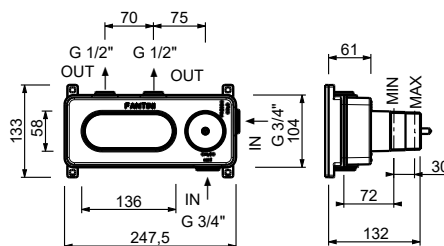

H572A

Built-in piece

44 00 H572A