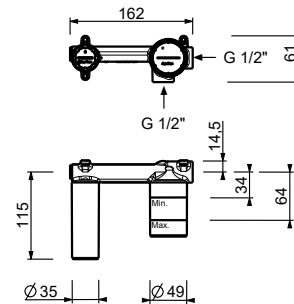

M111A

Built-in piece

44 00 M111A