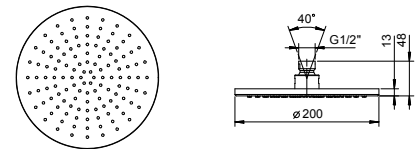

8136

Rain showerhead

- Ø 20 cm
- base material: brass
- base material: stainless steel
- flow restrictor 12 l/min at 3 bar
- anti-lime scale system
- 1/2" inlet
- check valve

NOTE: conditions necessary for the correct functioning: Min. Flow Rate: 10 l/min

Chrome	86 02 8136
Matt Black	86 13 8136
Matt Gun Metal PVD	86 P5 8136
Matt British Gold PVD	86 P6 8136
Matt Copper PVD	86 P9 8136
Deep Black PVD	86 S1 8136
Mokka PVD	86 S5 8136
Pure Brass PVD	86 Q7 8136
Raw Metal PVD	86 Q8 8136
Brushed Stainless Steel	86 93 8136

8095

Rain showerhead

- Ø 20 cm
- base material: ABS
- flow restrictor 12 l/min at 3 bar
- anti-lime scale system
- 1/2" inlet
- check valve

NOTE: conditions necessary for the correct functioning: Min. Flow Rate: 10 l/min

Chrome	86 02 8095

8083

Rain showerhead

- Ø 24 cm
- base material: stainless steel
- flow restrictor 12 l/min at 3 bar
- anti-lime scale system
- 1/2" inlet
- check valve

NOTE: conditions necessary for the correct functioning: Min. Flow Rate: 10 l/min

Chrome	86 02 8083
Matt Black	86 13 8083
Matt Gun Metal PVD	86 P5 8083
Matt British Gold PVD	86 P6 8083
Matt Copper PVD	86 P9 8083
Deep Black PVD	86 S1 8083
Mokka PVD	86 S5 8083
Pure Brass PVD	86 Q7 8083
Raw Metal PVD	86 Q8 8083
Brushed Stainless Steel	86 93 8083