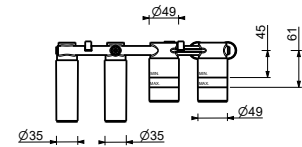

Built-in piece

44 00 D220A