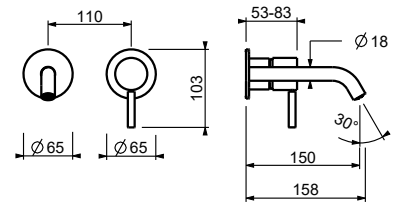

G910B

External piece

Chrome	50 02 G910B
Matt Black	50 13 G910B
Matt Gun Metal PVD	50 P5 G910B
Matt British Gold PVD	50 P6 G910B
Matt Copper PVD	50 P9 G910B
Deep Black PVD	50 S1 G910B
Mokka PVD	50 S5 G910B
Pure Brass PVD	50 Q7 G910B
Raw Metal PVD	50 Q8 G910B
Brushed Stainless Steel	50 93 G910B