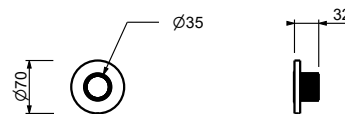

H790B

External piece

Chrome	87 02 H790B
Matt Gun Metal PVD	87 P5 H790B
Matt British Gold PVD	87 P6 H790B
Matt Copper PVD	87 P9 H790B
Deep Black PVD	87 S1 H790B
Mokka PVD	87 S5 H790B
Pure Brass PVD	87 Q7 H790B
Raw Metal PVD	87 Q8 H790B
Brushed Stainless Steel	87 93 H790B