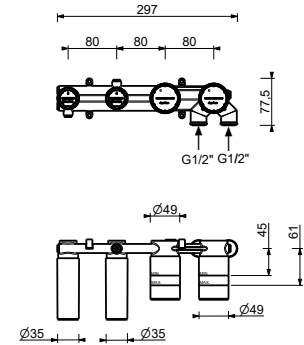

D220A

Built-in piece

44 00 D220A