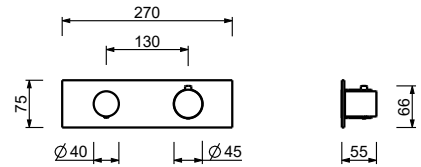

3/4" built-in thermostatic shower mixer

- handles
- **2-way** shut-off diverter with turning knob
- for horizontal installation only
- 3/4" inlets

G572B

External piece

Chrome	87 02 G572B
Matt Black	87 13 G572B
Matt Gun Metal PVD	87 P5 G572B
Matt British Gold PVD	87 P6 G572B
Matt Copper PVD	87 P9 G572B
Deep Black PVD	87 S1 G572B
Mokka PVD	87 S5 G572B
Pure Brass PVD	87 Q7 G572B
Raw Metal PVD	87 Q8 G572B
Brushed Stainless Steel	87 93 G572B