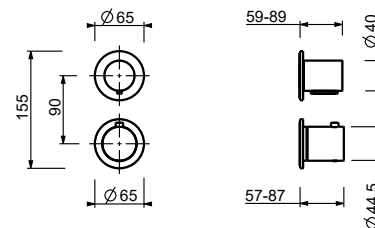

G423B

External piece

Chrome	87 02 G423B
Matt Black	87 13 G423B
Matt Gun Metal PVD	87 P5 G423B
Matt British Gold PVD	87 P6 G423B
Matt Copper PVD	87 P9 G423B
Deep Black PVD	87 S1 G423B
Mokka PVD	87 S5 G423B
Pure Brass PVD	87 Q7 G423B
Raw Metal PVD	87 Q8 G423B
Brushed Stainless Steel	87 93 G423B