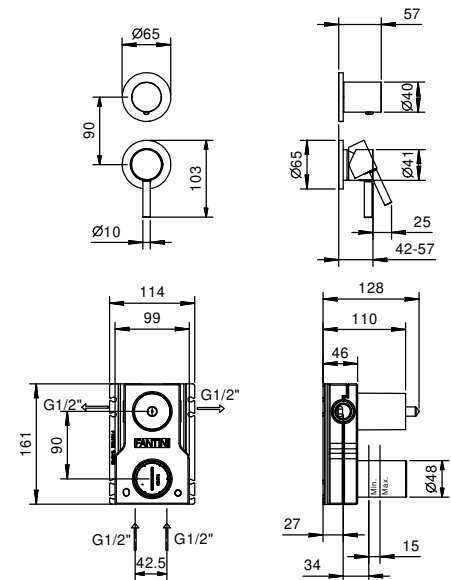

M585A

Built-in piece

44 00 M585A