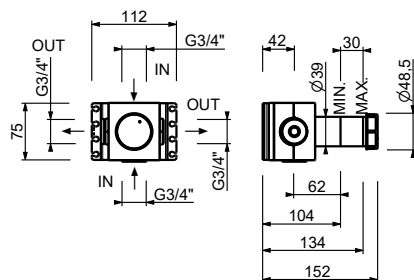

D491A

Built-in piece

19 00 D491A