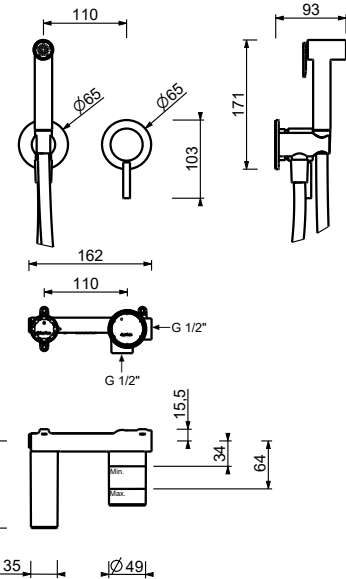

Hydropray

- for personal care
- Shower mixer included
- water plug with showerholder
- with rosaces
- 120 cm brass flexible hose
- 1/2" inlet

N.B. complete finishing list in the section miscellaneous articles at the end of the pricelist

E857B

External piece

Chrome	50 02 E857B
Matt Black	50 13 E857B
Matt Gun Metal PVD	50 P5 E857B
Matt British Gold PVD	50 P6 E857B
Matt Copper PVD	50 P9 E857B
Deep Black PVD	50 S1 E857B
Mokka PVD	50 S5 E857B
Pure Brass PVD	50 Q7 E857B
Raw Metal PVD	50 Q8 E857B
Brushed Stainless Steel	50 93 E857B