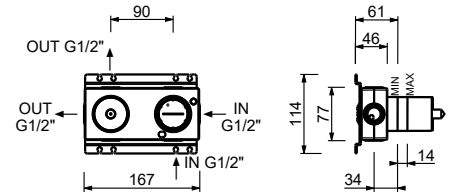

M685A

Built-in piece

44 00 M685A