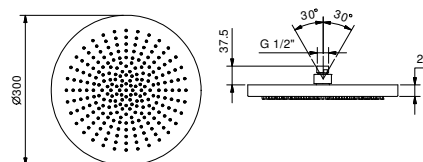

Rain showerhead

- ACQUAFIT
- **Water functions:**
- 1st function: 240 anti - limestone nozzles
- Ø 30 cm
- base material: stainless steel
- check valve
- flow restrictor 14 l/min at 3 bar
- anti-lime scale system
- 1/2" inlet

NOTE: conditions necessary for the correct functioning: Min. Flow Rate: 12 l/min