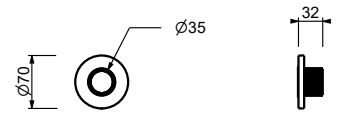

H792B

External piece

Chrome	87 02 H792B
Matt Gun Metal PVD	87 P5 H792B
Matt British Gold PVD	87 P6 H792B
Matt Copper PVD	87 P9 H792B
Deep Black PVD	87 S1 H792B
Mokka PVD	87 S5 H792B
Pure Brass PVD	87 Q7 H792B
Raw Metal PVD	87 Q8 H792B
Brushed Stainless Steel	87 93 H792B