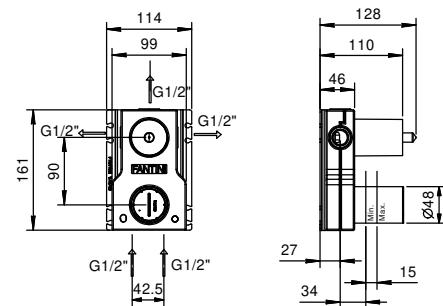

M587A

Built-in piece

44 00 M587A