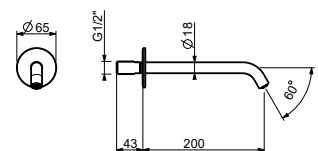

€ 335,00

G908WF

Single-hole bidet mixer

- spout projection 12 cm
- handles: CYLINDRICAL and LEVER
- flow restrictor 5 l/min at 3 bar
- articulated aerator
- flexible supply lines
- WITHOUT WASTE

Chrome	50 02 G908WF
Matt Black	50 13 G908WF
Matt Gun Metal PVD	50 P5 G908WF
Matt British Gold PVD	50 P6 G908WF
Matt Copper PVD	50 P9 G908WF
Deep Black PVD	50 S1 G908WF
Mokka PVD	50 S5 G908WF
Pure Brass PVD	50 Q7 G908WF
Raw Metal PVD	50 Q8 G908WF
Brushed Stainless Steel	50 93 G908WF