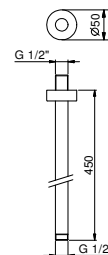

OPTIONAL: Built-in part for plasterboard

W046 91 00 W046

9237

Shower arm

- 45 cm long
- round backplate
- ceiling-mount
- 1/2" inlet

Chrome	86 02 9237
Matt Black	86 13 9237
Matt Gun Metal PVD	86 P5 9237
Matt British Gold PVD	86 P6 9237
Matt Copper PVD	86 P9 9237
Deep Black PVD	86 S1 9237
Mokka PVD	86 S5 9237
Pure Brass PVD	86 Q7 9237
Raw Metal PVD	86 Q8 9237
Brushed Stainless Steel	86 93 9237

OPTIONAL: Built-in part for plasterboard

W046

91 00 W046

8158

Shower set

- Round escutcheon Ø 70 mm thickness 7.5
- FIT handshower
- water plug with showerholder
- 150 cm PVC flexible
- 1/2" inlet

Chrome	86 02 8158
Matt Gun Metal PVD	86 P5 8158
Matt British Gold PVD	86 P6 8158
Matt Copper PVD	86 P9 8158
Deep Black PVD	86 S1 8158
Mokka PVD	86 S5 8158
Pure Brass PVD	86 Q7 8158
Raw Metal PVD	86 Q8 8158
Brushed Stainless Steel	86 93 8158