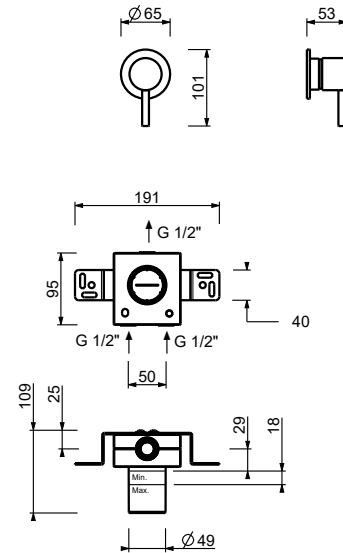

Built-in shower mixer

- CYLINDRICAL handle with LEVER
- no. 1 1/2" outlet
- 1/2" inlets
- soundproof

E863B

External piece

Chrome	50 02 E863B
Matt Black	50 13 E863B
Matt Gun Metal PVD	50 P5 E863B
Matt British Gold PVD	50 P6 E863B
Matt Copper PVD	50 P9 E863B
Deep Black PVD	50 S1 E863B
Mokka PVD	50 S5 E863B
Pure Brass PVD	50 Q7 E863B
Raw Metal PVD	50 Q8 E863B
Brushed Stainless Steel	50 93 E863B

M063A

Built-in piece

44 00 M063A