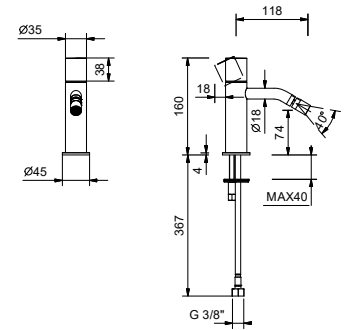

€ 335,00

G908WF

Single-hole bidet mixer

- spout projection 12 cm
- handles: CYLINDRICAL and LEVER
- flow restrictor 5 l/min at 3 bar
- articulated aerator
- flexible supply lines
- WITHOUT WASTE

Chrome	50 02 G908WF
Matt Black	50 13 G908WF
Matt Gun Metal PVD	50 P5 G908WF
Matt British Gold PVD	50 P6 G908WF
Matt Copper PVD	50 P9 G908WF
Deep Black PVD	50 S1 G908WF
Mokka PVD	50 S5 G908WF
Pure Brass PVD	50 Q7 G908WF
Raw Metal PVD	50 Q8 G908WF
Brushed Stainless Steel	50 93 G908WF