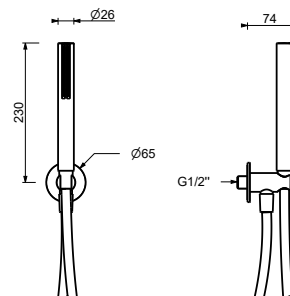

OPTIONAL: Built-in part for plasterboard

W046

91 00 W046

8158

Shower set

- Round escutcheon Ø 70 mm thickness 7.5
- FIT handshower
- water plug with showerholder
- 150 cm PVC flexible
- 1/2" inlet

Chrome	86 02 8158
Matt Gun Metal PVD	86 P5 8158
Matt British Gold PVD	86 P6 8158
Matt Copper PVD	86 P9 8158
Deep Black PVD	86 S1 8158
Mokka PVD	86 S5 8158
Pure Brass PVD	86 Q7 8158
Raw Metal PVD	86 Q8 8158
Brushed Stainless Steel	86 93 8158

8051

Shower set

- Round escutcheon Ø 65 mm thickness 4
- SUN handshower
- water plug with showerholder
- 150 cm PVC flexible
- 1/2" inlet

Chrome	86 02 8051
Matt Black	86 13 8051

8093

Shower set

- Round escutcheon \varnothing 65 mm thickness 4
- FIT handshower
- water plug with showerholder
- 150 cm PVC flexible
- 1/2" inlet