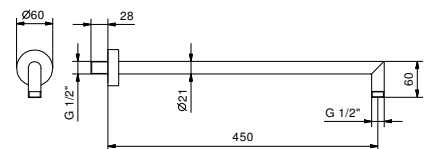

OPTIONAL: Built-in part for plasterboard

W046 91 00 W046

8011

Shower arm

- 45 cm long
- round backplate
- wall-mount
- 1/2" inlet

Chrome	86 02 8011
Matt Black	86 13 8011
Matt Gun Metal PVD	86 P5 8011
Matt British Gold PVD	86 P6 8011
Matt Copper PVD	86 P9 8011
Deep Black PVD	86 S1 8011
Mokka PVD	86 S5 8011
Brushed Stainless Steel	86 93 8011