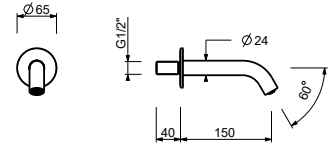

8432

Wall-mount bathtub spout

- spout projection 15 cm
- 1/2" inlet

Chrome	50 02 8432
Matt Black	50 13 8432
Matt Gun Metal PVD	50 P5 8432
Matt British Gold PVD	50 P6 8432
Matt Copper PVD	50 P9 8432
Deep Black PVD	50 S1 8432
Mokka PVD	50 S5 8432
Pure Brass PVD	50 Q7 8432
Raw Metal PVD	50 Q8 8432
Brushed Stainless Steel	50 93 8432