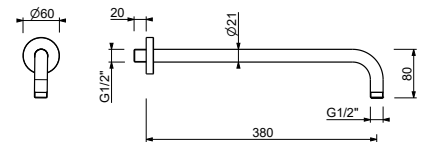

OPTIONAL: Built-in part for plasterboard

W046 91 00 W046

8124

Shower arm

- 40 cm long
- round backplate
- wall-mount
- 1/2" inlet

Chrome	86 02 8124
Matt Black	86 13 8124
Matt Gun Metal PVD	86 P5 8124
Matt British Gold PVD	86 P6 8124
Matt Copper PVD	86 P9 8124
Deep Black PVD	86 S1 8124
Mokka PVD	86 S5 8124
Pure Brass PVD	86 Q7 8124
Raw Metal PVD	86 Q8 8124
Brushed Stainless Steel	86 93 8124