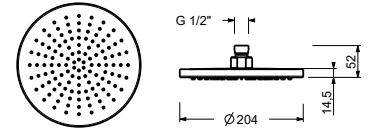

8136

Rain showerhead

- Ø 20 cm
- base material: brass
- base material: stainless steel
- flow restrictor 12 l/min at 3 bar
- anti-lime scale system
- 1/2" inlet
- check valve

NOTE: conditions necessary for the correct functioning: Min. Flow Rate: 10 l/min

Chrome	86 02 8136
Matt Black	86 13 8136
Matt Gun Metal PVD	86 P5 8136
Matt British Gold PVD	86 P6 8136
Matt Copper PVD	86 P9 8136
Deep Black PVD	86 S1 8136
Mokka PVD	86 S5 8136
Pure Brass PVD	86 Q7 8136
Raw Metal PVD	86 Q8 8136
Brushed Stainless Steel	86 93 8136

8095

Rain showerhead

- Ø 20 cm
- base material: ABS
- flow restrictor 12 l/min at 3 bar
- anti-lime scale system
- 1/2" inlet
- check valve

NOTE: conditions necessary for the correct functioning: Min. Flow Rate: 10 l/min