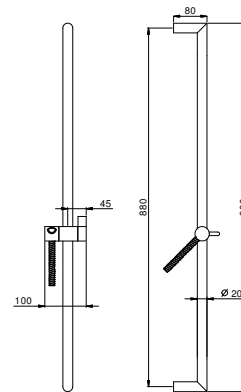

8145

Shower rail

- 60 cm long
- 150 cm PVC flexible
- adjustable slider
- without water plug
- without handshower

Chrome	86 02 8145
Matt Black	86 13 8145
Matt Gun Metal PVD	86 P5 8145
Matt British Gold PVD	86 P6 8145
Matt Copper PVD	86 P9 8145
Deep Black PVD	86 S1 8145
Mokka PVD	86 S5 8145
Pure Brass PVD	86 Q7 8145
Raw Metal PVD	86 Q8 8145
Brushed Stainless Steel	86 93 8145

9247

Shower rail

- 90 cm long
- 150 cm PVC flexible
- adjustable slider
- without water plug
- without handshower

Chrome	86 02 9247
Matt Black	86 13 9247
Matt Gun Metal PVD	86 P5 9247
Matt British Gold PVD	86 P6 9247
Matt Copper PVD	86 P9 9247
Deep Black PVD	86 S1 9247
Mokka PVD	86 S5 9247
Brushed Stainless Steel	86 93 9247