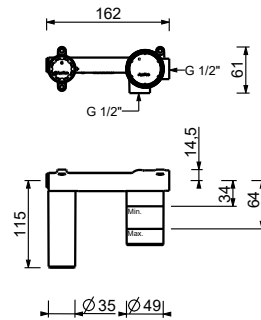

M111A

Built-in piece

44 00 M111A