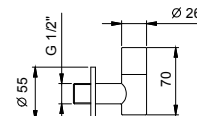

8364

Pair of filters

- with shutoff
- fully inspectable filter
- 1/2" inlet

N.B. complete finishing list in the section miscellaneous articles at the end of the pricelist