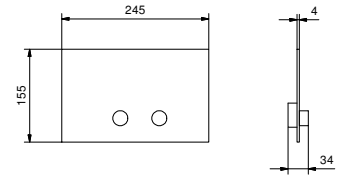

W216

Flush actuator plate TECE

- base material: stainless steel
- projecting push-button controls
- with round controls
- minimum depth: see installation instructions
- without visible fixing system

N.B. complete finishing list in the section miscellaneous articles at the end of the pricelist

N.B. compatible ONLY WITH Tecebox Octa II

Brilliant Stainless Steel	91 38 W216
Matt Black	91 13 W216
Matt Gun Metal PVD	91 P5 W216
Matt British Gold PVD	91 P6 W216
Matt Copper PVD	91 P9 W216
Deep Black PVD	91 S1 W216
Mokka PVD	91 S5 W216
Pure Brass PVD	91 Q7 W216
Raw Metal PVD	91 Q8 W216
Brushed Stainless Steel	91 93 W216