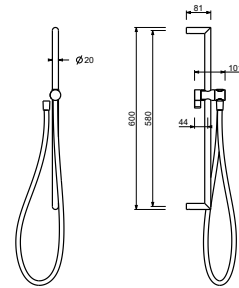

9890

Handshower

- DISCO handshower
- base material: ABS
- \varnothing 14 cm
- 2 jets: 72 rain nozzles, 4 massage nozzles
- flow restrictor 12 l/min
- anti-lime scale system
- check valve

Chrome	90 02 9890
--------	------------

8145

Shower rail

- 60 cm long
- 150 cm PVC flexible
- adjustable slider
- without water plug
- without handshower

Chrome	86 02 8145
Matt Black	86 13 8145
Matt Gun Metal PVD	86 P5 8145
Matt British Gold PVD	86 P6 8145
Matt Copper PVD	86 P9 8145
Deep Black PVD	86 S1 8145
Mokka PVD	86 S5 8145
Pure Brass PVD	86 Q7 8145
Raw Metal PVD	86 Q8 8145
Brushed Stainless Steel	86 93 8145

9247

Shower rail

- 90 cm long
- 150 cm PVC flexible
- adjustable slider
- without water plug
- without handshower

Chrome	86 02 9247
Matt Black	86 13 9247
Matt Gun Metal PVD	86 P5 9247
Matt British Gold PVD	86 P6 9247
Matt Copper PVD	86 P9 9247
Deep Black PVD	86 S1 9247
Mokka PVD	86 S5 9247
Brushed Stainless Steel	86 93 9247