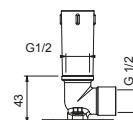

OPTIONAL: Built-in part for plasterboard

W046 91 00 W046