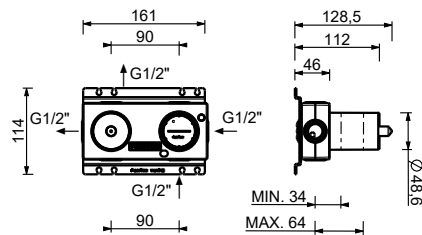

M623A

Built-in piece

44 00 M623A