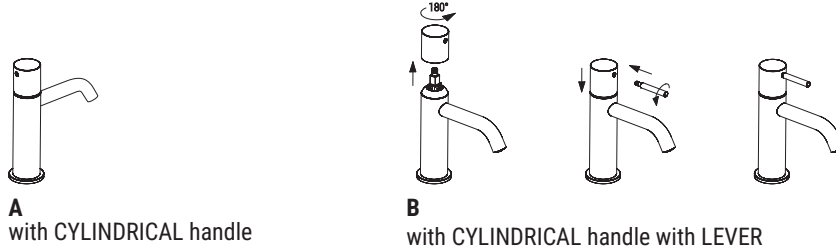

Technical information

NOSTROMO SMALL is supplied as standard with HANDLES.

In the boxes of washbasin and bidet mixers there are both handles:

- **A.** KNOB: the screw - hole has to be positioned in the back side
- **B.** LEVER: the screw - hole has to be positioned in the front side and the LEVER has to be screwed in.

The end user may choose between the two options.

A
with CYLINDRICAL handle

B
with CYLINDRICAL handle with LEVER

All washbasin and bidet mixers are fitted with 5 l/min **flow restrictors**.

BASINS HOLE SIZE:

- For single-hole washbasin and bidet mixers.

Mixers - ON/OFF buttons

3/4" shower thermostatic mixers with ON/OFF buttons and flow regulation are available with "single" plate, where thermostatic and buttons are integrated (art. H572B+H572A), or with thermostatic mixer and shut-off valves (with rosettes) orderable separately (art. H500B+H500A or art. H590B/H591B/H592B+H590A).

EXAMPLE:

art. H572B+H572A or art. H500B+H500A / H590B+H590A / H591B+H590A

a) temperature control.

1. **b)** control for:
2. ON/OFF function by pressing the button
   - flow adjustment function by rotating the ring