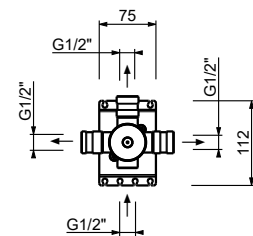

External piece

Chrome	87 02 G577B
Matt Black	87 13 G577B
Matt Gun Metal PVD	87 P5 G577B
Matt British Gold PVD	87 P6 G577B
Matt Copper PVD	87 P9 G577B
Deep Black PVD	87 S1 G577B
Mokka PVD	87 S5 G577B
Pure Brass PVD	87 Q7 G577B
Raw Metal PVD	87 Q8 G577B
Brushed Stainless Steel	87 93 G577B