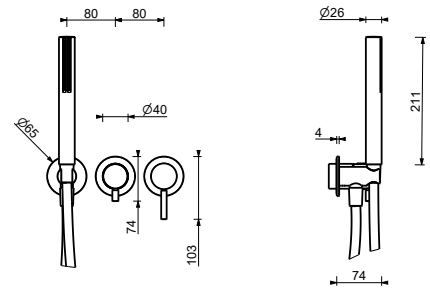

M687A

Built-in piece

44 00 M687A

Built-in shower mixer

- handles
- **2-way** diverter with turning knob
- SUN handshower
- water plug with showerholder
- 150 cm PVC flexible
- 1/2" inlets

NOTE: FIT handshower in PVD and 93 finishes

D284A

Built-in piece

44 00 D284A

E829

Showerrail with external mixer

- handles
- **2-way** shut-off diverter with turning knob
- 150 cm PVC flexible
- handshower
- shower head Ø 25 cm
- 1/2" inlets
- adjustable slider