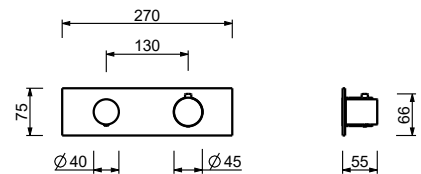

3/4" built-in thermostatic shower mixer

- handles
- **2-way** shut-off diverter with turning knob
- for horizontal installation only
- 3/4" inlets

G572B

External piece

Chrome	87 02 G572B
Matt Black	87 13 G572B
Matt Gun Metal PVD	87 P5 G572B
Matt British Gold PVD	87 P6 G572B
Matt Copper PVD	87 P9 G572B
Deep Black PVD	87 S1 G572B
Mokka PVD	87 S5 G572B
Pure Brass PVD	87 Q7 G572B
Raw Metal PVD	87 Q8 G572B
Brushed Stainless Steel	87 93 G572B

D372A

Built-in piece

19 00 D372A

3/4" built-in thermostatic shower mixer

- handles
- **3-way** shut-off diverter with turning knob
- for horizontal installation only
- 3/4" inlets

G573B

External piece

Chrome	87 02 G573B
Matt Black	87 13 G573B
Matt Gun Metal PVD	87 P5 G573B
Matt British Gold PVD	87 P6 G573B
Matt Copper PVD	87 P9 G573B
Deep Black PVD	87 S1 G573B
Mokka PVD	87 S5 G573B
Pure Brass PVD	87 Q7 G573B
Raw Metal PVD	87 Q8 G573B
Brushed Stainless Steel	87 93 G573B

D373A

Built-in piece

19 00 D373A

Chrome	
Matt Black	
Matt Gun Metal PVD	
Matt British Gold PVD	
Matt Copper PVD	
Deep Black PVD	
Mokka PVD	
Pure Brass PVD	
Raw Metal PVD	
Brushed Stainless Steel