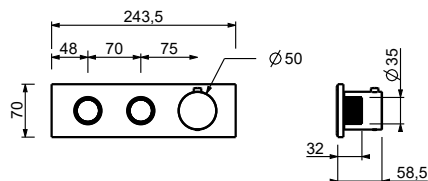

H572B

External piece

Chrome	87 02 H572B
Matt Gun Metal PVD	87 P5 H572B
Matt British Gold PVD	87 P6 H572B
Matt Copper PVD	87 P9 H572B
Deep Black PVD	87 S1 H572B
Mokka PVD	87 S5 H572B
Pure Brass PVD	87 Q7 H572B
Raw Metal PVD	87 Q8 H572B
Brushed Stainless Steel	87 93 H572B