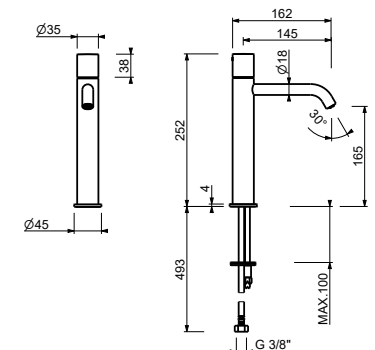

G905WF

lead ϕ free

Single-hole high washbasin mixer

- h. 25,2 cm
- spout projection 14,5 cm
- handles: CYLINDRICAL and LEVER
- flow restrictor 5 l/min at 3 bar
- flexible supply lines
- WITHOUT WASTE

Chrome	50 02 G905WF
Matt Black	50 13 G905WF
Matt Gun Metal PVD	50 P5 G905WF
Matt British Gold PVD	50 P6 G905WF
Matt Copper PVD	50 P9 G905WF
Deep Black PVD	50 S1 G905WF
Mokka PVD	50 S5 G905WF
Pure Brass PVD	50 Q7 G905WF
Raw Metal PVD	50 Q8 G905WF
Brushed Stainless Steel	50 93 G905WF

G906WF
lead ϕ free

Single-hole high washbasin mixer

- spout projection 14,5 cm
- handles: CYLINDRICAL and LEVER
- flow restrictor 5 l/min at 3 bar
- flexible supply lines
- WITHOUT WASTE

Chrome	50 02 G906WF
Matt Black	50 13 G906WF
Matt Gun Metal PVD	50 P5 G906WF
Matt British Gold PVD	50 P6 G906WF
Matt Copper PVD	50 P9 G906WF
Deep Black PVD	50 S1 G906WF
Mokka PVD	50 S5 G906WF
Pure Brass PVD	50 Q7 G906WF
Raw Metal PVD	50 Q8 G906WF
Brushed Stainless Steel	50 93 G906WF