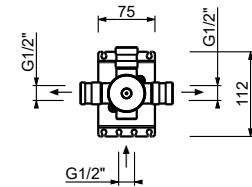

1/2" 2-way built-in diverter

- CYLINDRICAL handle
- **2-way** shut-off diverter with turning knob
- 1/2" inlet

G576B

External piece

Chrome	87 02 G576B
Matt Black	87 13 G576B
Matt Gun Metal PVD	87 P5 G576B
Matt British Gold PVD	87 P6 G576B
Matt Copper PVD	87 P9 G576B
Deep Black PVD	87 S1 G576B
Mokka PVD	87 S5 G576B
Pure Brass PVD	87 Q7 G576B
Raw Metal PVD	87 Q8 G576B
Brushed Stainless Steel	87 93 G576B