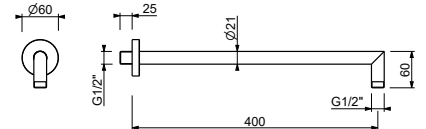

OPTIONAL: Built-in part for plasterboard

W046 91 00 W046

8123

Shower arm

- 40 cm long
- round backplate
- wall-mount
- 1/2" inlet

Chrome	86 02 8123
Matt Black	86 13 8123
Matt Gun Metal PVD	86 P5 8123
Matt British Gold PVD	86 P6 8123
Matt Copper PVD	86 P9 8123
Deep Black PVD	86 S1 8123
Mokka PVD	86 S5 8123
Pure Brass PVD	86 Q7 8123
Raw Metal PVD	86 Q8 8123
Brushed Stainless Steel	86 93 8123