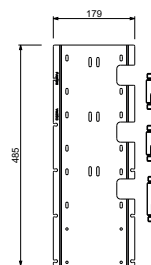

W276

OPTIONAL - Easy Fix System

plate and connections:

- for an easy both horizontal and vertical installation of the thermostatic mixers:
- to install art- H500A / D491A - **3 outlets**

EXAMPLE OF COMBINATION - 3 OUTLETS