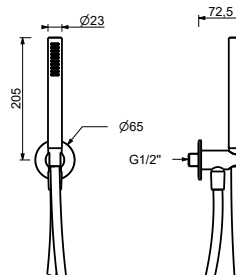

8093

Shower set

- Round escutcheon $\varnothing$ 65 mm thickness 4
- FIT handshower
- water plug with showerholder
- 150 cm PVC flexible
- 1/2" inlet

Chrome	86 02 8093
Matt Black	86 13 8093
Matt Gun Metal PVD	86 P5 8093
Matt British Gold PVD	86 P6 8093
Matt Copper PVD	86 P9 8093
Deep Black PVD	86 S1 8093
Mokka PVD	86 S5 8093
Pure Brass PVD	86 Q7 8093
Raw Metal PVD	86 Q8 8093
Brushed Stainless Steel	86 93 8093