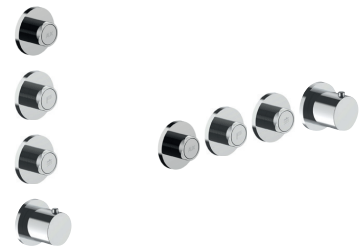

EXAMPLE OF COMBINATION - 3 OUTLETS