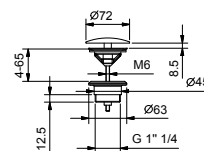

8434

Waste

- 1" 1/4
- pushing plug
- for washbasin without overflow
- for washbasin with overflow
- universal

N.B. complete finishing list in the section miscellaneous articles at the end of the pricelist

Chrome	91 02 8434
Matt Black	91 13 8434
Matt Gun Metal PVD	91 P5 8434
Matt British Gold PVD	91 P6 8434
Matt Copper PVD	91 P9 8434
Deep Black PVD	91 S1 8434
Mokka PVD	91 S5 8434
Pure Brass PVD	91 Q7 8434
Raw Metal PVD	91 Q8 8434
Brushed Stainless Steel	91 93 8434

8435

Waste

- 1" 1/4
- for washbasin without overflow
- for washbasin with overflow
- unrestricted outlet
- universal

N.B. complete finishing list in the section miscellaneous articles at the end of the pricelist

Chrome	91 02 8435
Matt Black	91 13 8435
Matt Gun Metal PVD	91 P5 8435
Matt British Gold PVD	91 P6 8435
Matt Copper PVD	91 P9 8435
Deep Black PVD	91 S1 8435
Mokka PVD	91 S5 8435
Pure Brass PVD	91 Q7 8435
Raw Metal PVD	91 Q8 8435
Brushed Stainless Steel	91 93 8435

9234

Bottle trap

- 1" 1/4
- for washbasin

N.B. complete finishing list in the section miscellaneous articles at the end of the pricelist

Chrome	91 02 9234
Matt Black	91 13 9234
Matt Gun Metal PVD	91 P5 9234
Matt British Gold PVD	91 P6 9234
Matt Copper PVD	91 P9 9234
Deep Black PVD	91 S1 9234
Mokka PVD	91 S5 9234
Pure Brass PVD	91 Q7 9234
Raw Metal PVD	91 Q8 9234
Brushed Stainless Steel	91 93 9234