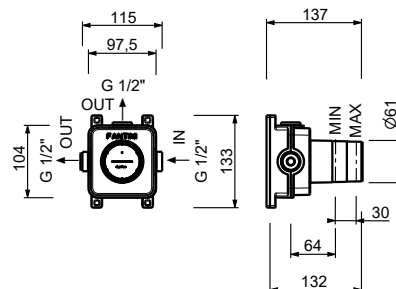

H790B

External piece

Chrome	87 02 H790B
Matt Gun Metal PVD	87 P5 H790B
Matt British Gold PVD	87 P6 H790B
Matt Copper PVD	87 P9 H790B
Deep Black PVD	87 S1 H790B
Mokka PVD	87 S5 H790B
Pure Brass PVD	87 Q7 H790B
Raw Metal PVD	87 Q8 H790B
Brushed Stainless Steel	87 93 H790B