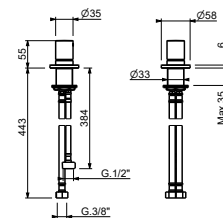

M111A

Built-in piece

44 00 M111A

G995

Deck mounted mixer

- handles: CYLINDRICAL and LEVER
- flexible supply lines

Chrome	50 02 G995
Matt Black	50 13 G995
Matt Gun Metal PVD	50 P5 G995
Matt British Gold PVD	50 P6 G995
Matt Copper PVD	50 P9 G995
Deep Black PVD	50 S1 G995
Mokka PVD	50 S5 G995
Pure Brass PVD	50 Q7 G995
Raw Metal PVD	50 Q8 G995
Brushed Stainless Steel	50 93 G995