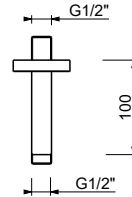

OPTIONAL: Built-in part for plasterboard

W046 91 00 W046

8121

Shower arm

- 10 cm long
- round backplate
- ceiling-mount
- 1/2" inlet

Chrome	86 02 8121
Matt Black	86 13 8121
Matt Gun Metal PVD	86 P5 8121
Matt British Gold PVD	86 P6 8121
Matt Copper PVD	86 P9 8121
Deep Black PVD	86 S1 8121
Mokka PVD	86 S5 8121
Pure Brass PVD	86 Q7 8121
Raw Metal PVD	86 Q8 8121
Brushed Stainless Steel	86 93 8121