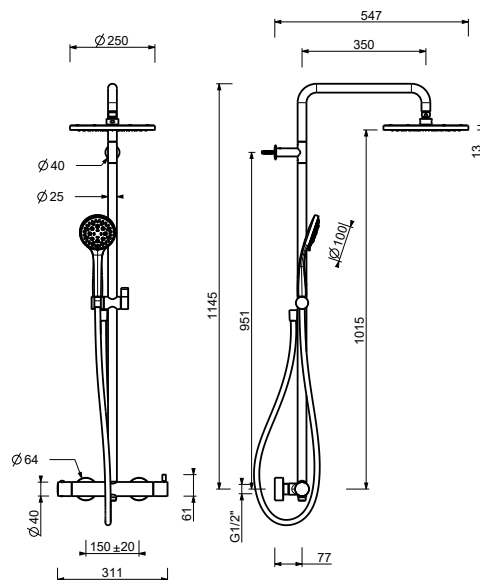

D284A

Built-in piece

44 00 D284A

E829

Showerrail with external mixer

- handles
- **2-way** shut-off diverter with turning knob
- 150 cm PVC flexible
- handshower
- shower head Ø 25 cm
- 1/2" inlets
- adjustable slider

N.B. FIT hand shower and Ø 20 cm showerhead in P9 and S1 versions

Chrome	50 02 E829
Matt Black	50 13 E829
Matt Gun Metal PVD	50 P5 E829
Matt British Gold PVD	50 P6 E829
Matt Copper PVD	50 P9 E829
Deep Black PVD	50 S1 E829
Mokka PVD	50 S5 E829