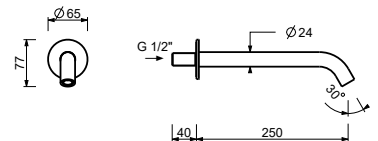

Wall-mount bathtub spout

- spout projection 25 cm
- 1/2" inlet

Chrome	50 02 Z334
Matt Black	50 13 Z334
Matt Gun Metal PVD	50 P5 Z334
Matt British Gold PVD	50 P6 Z334
Matt Copper PVD	50 P9 Z334
Deep Black PVD	50 S1 Z334
Mokka PVD	50 S5 Z334
Pure Brass PVD	50 Q7 Z334
Raw Metal PVD	50 Q8 Z334
Brushed Stainless Steel	50 93 Z334