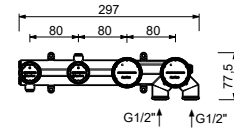

Built-in bathtub mixer

- spout projection 20 cm
- handle
- **2-way** diverter with turning knob
- SUN handshower
- water plug with showerholder
- 150 cm PVC flexible
- 1/2" inlets

NOTE: FIT handshower in PVD and 93 finishes

E021B

External piece

Chrome	50 02 E021B
Matt Black	50 13 E021B
Matt Gun Metal PVD	50 P5 E021B
Matt British Gold PVD	50 P6 E021B
Matt Copper PVD	50 P9 E021B
Deep Black PVD	50 S1 E021B
Mokka PVD	50 S5 E021B
Pure Brass PVD	50 Q7 E021B
Raw Metal PVD	50 Q8 E021B
Brushed Stainless Steel	50 93 E021B