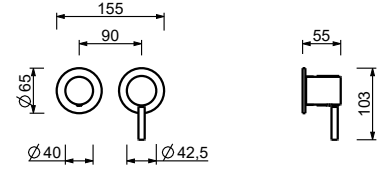

Built-in shower mixer

- handles
- with rosaces
- **3-way** diverter with turning knob
- 1/2" inlets
- soundproof
- for horizontal installation only

G489B

External piece

Chrome	50 02 G489B
Matt Black	50 13 G489B
Matt Gun Metal PVD	50 P5 G489B
Matt British Gold PVD	50 P6 G489B
Matt Copper PVD	50 P9 G489B
Deep Black PVD	50 S1 G489B
Mokka PVD	50 S5 G489B
Pure Brass PVD	50 Q7 G489B
Raw Metal PVD	50 Q8 G489B
Brushed Stainless Steel	50 93 G489B