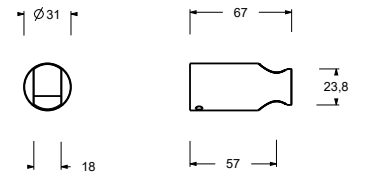

9129

Fixed handshower holder

- connection for flexible with conical nut
- base material: ABS
- 39 mm long

Chrome 90 02 9129
 Matt Black 90 13 9129

Q133

Fixed handshower holder

- 57 mm long
- base material: ABS
- connection for flexible with conical nut