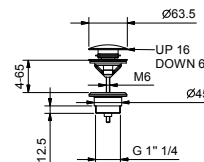

8434

Waste

- 1" 1/4
- pushing plug
- for washbasin without overflow
- for washbasin with overflow
- universal

N.B. complete finishing list in the section miscellaneous articles at the end of the pricelist

Chrome	91 02 8434
Matt Black	91 13 8434
Matt Gun Metal PVD	91 P5 8434
Matt British Gold PVD	91 P6 8434
Matt Copper PVD	91 P9 8434
Deep Black PVD	91 S1 8434
Mokka PVD	91 S5 8434
Pure Brass PVD	91 Q7 8434
Raw Metal PVD	91 Q8 8434
Brushed Stainless Steel	91 93 8434

8435

Waste

- 1" 1/4
- for washbasin without overflow
- for washbasin with overflow
- unrestricted outlet
- universal

N.B. complete finishing list in the section miscellaneous articles at the end of the pricelist