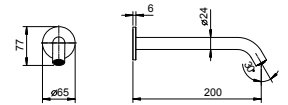

8432

Wall-mount bathtub spout

- spout projection 15 cm
- 1/2" inlet

Chrome	50 02 8432
Matt Black	50 13 8432
Matt Gun Metal PVD	50 P5 8432
Matt British Gold PVD	50 P6 8432
Matt Copper PVD	50 P9 8432
Deep Black PVD	50 S1 8432
Mokka PVD	50 S5 8432
Pure Brass PVD	50 Q7 8432
Raw Metal PVD	50 Q8 8432
Brushed Stainless Steel	50 93 8432

8433

Wall-mount bathtub spout

- spout projection 20 cm
- 1/2" inlet

Chrome	50 02 8433
Matt Black	50 13 8433
Matt Gun Metal PVD	50 P5 8433
Matt British Gold PVD	50 P6 8433
Matt Copper PVD	50 P9 8433
Deep Black PVD	50 S1 8433
Mokka PVD	50 S5 8433
Pure Brass PVD	50 Q7 8433
Raw Metal PVD	50 Q8 8433
Brushed Stainless Steel	50 93 8433

Z334

Wall-mount bathtub spout

- spout projection 25 cm
- 1/2" inlet

Chrome	50 02 Z334
Matt Black	50 13 Z334
Matt Gun Metal PVD	50 P5 Z334
Matt British Gold PVD	50 P6 Z334
Matt Copper PVD	50 P9 Z334
Deep Black PVD	50 S1 Z334
Mokka PVD	50 S5 Z334
Pure Brass PVD	50 Q7 Z334
Raw Metal PVD	50 Q8 Z334
Brushed Stainless Steel	50 93 Z334