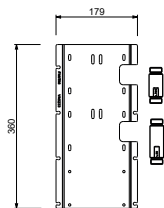

W275

OPTIONAL - Easy Fix System

1. plate and connections:
2. for an easy both horizontal and vertical installation of the thermostatic mixers:
   - to install art- H500A / D491A - **1 outlet**
   - to install art- H500A / D491A - **2 outlets**