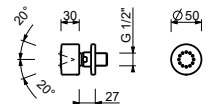

9193

Flexible

- base material: brass
- 150 cm
- brass hose 140 cm in PVD options
- Ø 15 mm
- 1/2" conical nut x 1/2" conical nut

Chrome	90 02 9193
Matt Black	90 13 9193
Matt Gun Metal PVD	90 P5 9193
Matt British Gold PVD	90 P6 9193
Matt Copper PVD	90 P9 9193
Deep Black PVD	90 S1 9193
Mokka PVD	90 S5 9193

9671

Flexible

- base material: PVC
- 200 cm
- 1/2" conical nut x 1/2" conical nut

Chrome	90 02 9671
Matt Black	90 13 9671
Matt Gun Metal PVD	90 P5 9671
Matt British Gold PVD	90 P6 9671
Matt Copper PVD	90 P9 9671
Deep Black PVD	90 S1 9671
Mokka PVD	90 S5 9671
Pure Brass PVD	90 Q7 9671
Raw Metal PVD	90 Q8 9671
Brushed Stainless Steel	90 93 9671

9248

Lateral body spray

- base material: brass
- adjustable
- anti-lime scale system
- 1/2" inlet

NOTE: conditions necessary for the correct functioning: Min. Flow Rate: 12 l/min

Chrome	86 02 9248
Matt Black	86 13 9248
Matt Gun Metal PVD	86 P5 9248
Matt British Gold PVD	86 P6 9248
Matt Copper PVD	86 P9 9248
Deep Black PVD	86 S1 9248
Mokka PVD	86 S5 9248

8055

Lateral body spray

- adjustable
- base material: ABS
- anti-lime scale system
- 1/2" inlet
- built-in part included

NOTE: conditions necessary for the correct functioning: Min. Flow Rate: 12 l/min

Chrome	86 02 8055