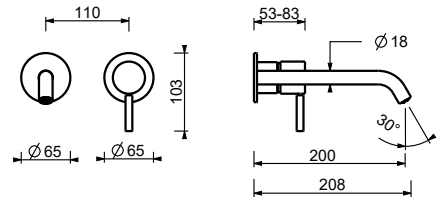

M111A

Built-in piece

44 00 M111A

Wall-mount washbasin mixer

- spout projection 20 cm
- CYLINDRICAL handle with LEVER
- flow restrictor 5 l/min at 3 bar
- 1/2" inlets
- WITHOUT WASTE

G913B

External piece

Chrome	50 02 G913B
Matt Black	50 13 G913B
Matt Gun Metal PVD	50 P5 G913B
Matt British Gold PVD	50 P6 G913B
Matt Copper PVD	50 P9 G913B
Deep Black PVD	50 S1 G913B
Mokka PVD	50 S5 G913B
Pure Brass PVD	50 Q7 G913B
Raw Metal PVD	50 Q8 G913B
Brushed Stainless Steel	50 93 G913B