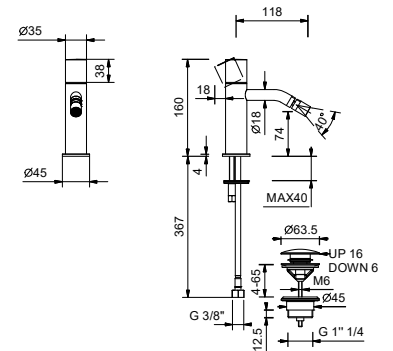

€ 335,00

G908WF

Single-hole bidet mixer

- spout projection 12 cm
- handles: CYLINDRICAL and LEVER
- flow restrictor 5 l/min at 3 bar
- articulated aerator
- flexible supply lines
- WITHOUT WASTE

Chrome	50 02 G908WF
Matt Black	50 13 G908WF
Matt Gun Metal PVD	50 P5 G908WF
Matt British Gold PVD	50 P6 G908WF
Matt Copper PVD	50 P9 G908WF
Deep Black PVD	50 S1 G908WF
Mokka PVD	50 S5 G908WF
Pure Brass PVD	50 Q7 G908WF
Raw Metal PVD	50 Q8 G908WF
Brushed Stainless Steel	50 93 G908WF

G908F

Single-hole bidet mixer

- spout projection 12 cm
- handles: CYLINDRICAL and LEVER
- flow restrictor 5 l/min at 3 bar
- articulated aerator
- flexible supply lines
- WITH pop-up WASTE

Chrome	50 02 G908F
Matt Black	50 13 G908F
Matt Gun Metal PVD	50 P5 G908F
Matt British Gold PVD	50 P6 G908F
Matt Copper PVD	50 P9 G908F
Deep Black PVD	50 S1 G908F
Mokka PVD	50 S5 G908F
Pure Brass PVD	50 Q7 G908F
Raw Metal PVD	50 Q8 G908F
Brushed Stainless Steel	50 93 G908F