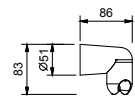

Adjustable handshower holder

- connection for flexible with conical nut

Chrome 90 02 0992

9349