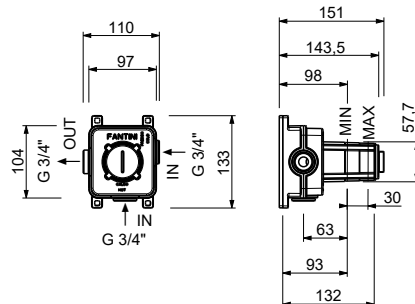

3/4" built-in thermostatic shower mixer

- handle
- 1/2" inlets
- soundproof
- without stop valve **to be ordered separately**

N.B. The mixer must always be purchased with a 3/4" or 1/2" shut-off valve

H700B

External piece

Chrome	87 02 H700B
Matt Black	87 13 H700B
Matt Gun Metal PVD	87 P5 H700B
Matt British Gold PVD	87 P6 H700B
Matt Copper PVD	87 P9 H700B
Deep Black PVD	87 S1 H700B
Mokka PVD	87 S5 H700B
Pure Brass PVD	87 Q7 H700B
Raw Metal PVD	87 Q8 H700B
Brushed Stainless Steel	87 93 H700B