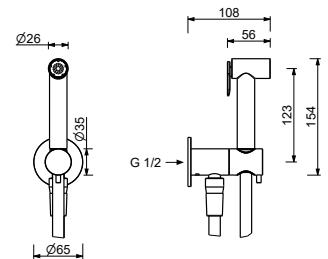

W291

Hydrobrush

- for WC cleaning
- water plug with showerholder
- stop valve
- round backplate
- 120 cm brass flexible hose

N.B. complete finishing list in the section miscellaneous articles at the end of the pricelist

Chrome	91 02 W291
Matt Black	91 13 W291
Matt Gun Metal PVD	91 P5 W291
Matt British Gold PVD	91 P6 W291
Matt Copper PVD	91 P9 W291
Deep Black PVD	91 S1 W291
Mokka PVD	91 S5 W291
Pure Brass PVD	91 Q7 W291
Raw Metal PVD	91 Q8 W291
Brushed Stainless Steel	91 93 W291