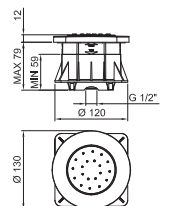

Lateral body spray

- adjustable
- base material: ABS
- anti-lime scale system
- 1/2" inlet
- built-in part included

NOTE: conditions necessary for the correct functioning: Min. Flow Rate: 12 l/min

Chrome	86 02 8055