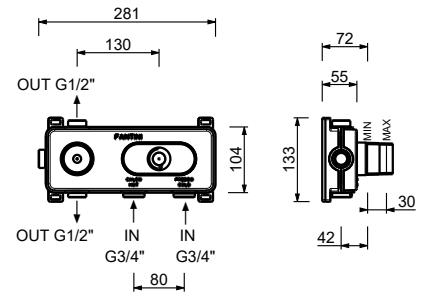

D372A

Built-in piece

19 00 D372A

3/4" built-in thermostatic shower mixer

- handles
- **3-way** shut-off diverter with turning knob
- for horizontal installation only
- 3/4" inlets

G573B

External piece

Chrome	87 02 G573B
Matt Black	87 13 G573B
Matt Gun Metal PVD	87 P5 G573B
Matt British Gold PVD	87 P6 G573B
Matt Copper PVD	87 P9 G573B
Deep Black PVD	87 S1 G573B
Mokka PVD	87 S5 G573B
Pure Brass PVD	87 Q7 G573B
Raw Metal PVD	87 Q8 G573B
Brushed Stainless Steel	87 93 G573B