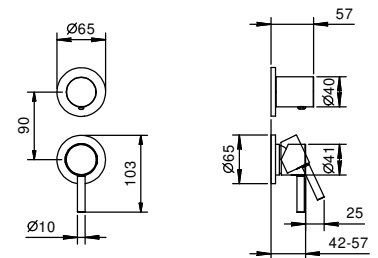

G489B

External piece

Chrome	50 02 G489B
Matt Black	50 13 G489B
Matt Gun Metal PVD	50 P5 G489B
Matt British Gold PVD	50 P6 G489B
Matt Copper PVD	50 P9 G489B
Deep Black PVD	50 S1 G489B
Mokka PVD	50 S5 G489B
Pure Brass PVD	50 Q7 G489B
Raw Metal PVD	50 Q8 G489B
Brushed Stainless Steel	50 93 G489B