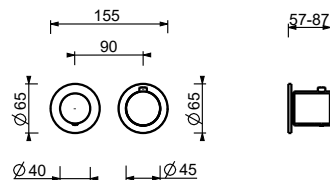

1/2" built-in thermostatic shower mixer

- handles
- with rosaces
- **2-way** diverter with turning knob
- 1/2" inlets
- soundproof
- for horizontal installation only

G423B

External piece

Chrome	87 02 G423B
Matt Black	87 13 G423B
Matt Gun Metal PVD	87 P5 G423B
Matt British Gold PVD	87 P6 G423B
Matt Copper PVD	87 P9 G423B
Deep Black PVD	87 S1 G423B
Mokka PVD	87 S5 G423B
Pure Brass PVD	87 Q7 G423B
Raw Metal PVD	87 Q8 G423B
Brushed Stainless Steel	87 93 G423B