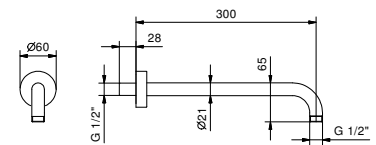

OPTIONAL: Built-in part for plasterboard

W046 91 00 W046