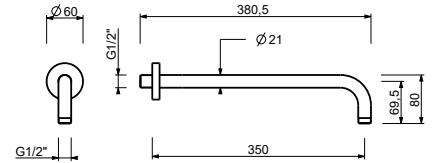

OPTIONAL: Built-in part for plasterboard

W046 91 00 W046

8137

Shower arm

- 35 cm long
- round backplate
- wall-mount
- 1/2" inlet

Chrome	86 02 8137
Matt Black	86 13 8137
Matt Gun Metal PVD	86 P5 8137
Matt British Gold PVD	86 P6 8137
Matt Copper PVD	86 P9 8137
Deep Black PVD	86 S1 8137
Mokka PVD	86 S5 8137
Pure Brass PVD	86 Q7 8137
Raw Metal PVD	86 Q8 8137
Brushed Stainless Steel	86 93 8137