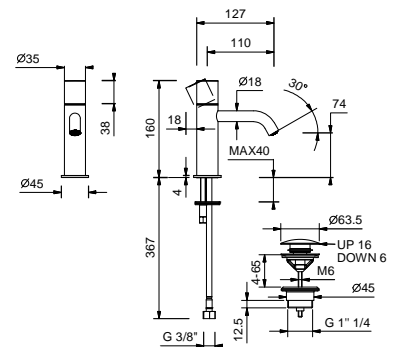

G904F

lead ϕ free

Single-hole washbasin mixer

- spout projection 11 cm
- handles: CYLINDRICAL and LEVER
- flow restrictor 5 l/min at 3 bar
- flexible supply lines
- WITH pop-up WASTE

Chrome	50 02 G904F
Matt Black	50 13 G904F
Matt Gun Metal PVD	50 P5 G904F
Matt British Gold PVD	50 P6 G904F
Matt Copper PVD	50 P9 G904F
Deep Black PVD	50 S1 G904F
Mokka PVD	50 S5 G904F
Pure Brass PVD	50 Q7 G904F
Raw Metal PVD	50 Q8 G904F
Brushed Stainless Steel	50 93 G904F

G905WF

lead ϕ free

Single-hole high washbasin mixer

- h. 25,2 cm
- spout projection 14,5 cm
- handles: CYLINDRICAL and LEVER
- flow restrictor 5 l/min at 3 bar
- flexible supply lines
- WITHOUT WASTE

Chrome	50 02 G905WF
Matt Black	50 13 G905WF
Matt Gun Metal PVD	50 P5 G905WF
Matt British Gold PVD	50 P6 G905WF
Matt Copper PVD	50 P9 G905WF
Deep Black PVD	50 S1 G905WF
Mokka PVD	50 S5 G905WF
Pure Brass PVD	50 Q7 G905WF
Raw Metal PVD	50 Q8 G905WF
Brushed Stainless Steel	50 93 G905WF