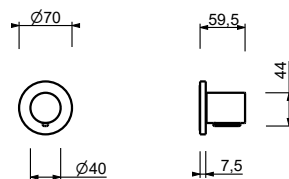

3/4" stop valve

- handle
- 90° ceramic cartridge
- 3/4" inlets
- soundproof

G490B

External piece

Chrome	87 02 G490B
Matt Black	87 13 G490B
Matt Gun Metal PVD	87 P5 G490B
Matt British Gold PVD	87 P6 G490B
Matt Copper PVD	87 P9 G490B
Deep Black PVD	87 S1 G490B
Mokka PVD	87 S5 G490B
Pure Brass PVD	87 Q7 G490B
Raw Metal PVD	87 Q8 G490B
Brushed Stainless Steel	87 93 G490B