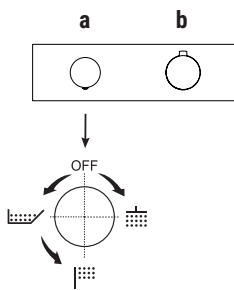

- For single-hole washbasin and bidet mixers.

Mixers - ON/OFF buttons

3/4" shower thermostatic mixers with ON/OFF buttons and flow regulation are available with "single" plate, where thermostatic and buttons are integrated (art. H572B+H572A), or with thermostatic mixer and shut-off valves (with rosettes) orderable separately (art. H500B+H500A or art. H590B/H591B/H592B+H590A).

EXAMPLE:

art. H572B+H572A or art. H500B+H500A / H590B+H590A / H591B+H590A

a) temperature control.

- b)** control for:
- ON/OFF function by pressing the button
 - flow adjustment function by rotating the ring