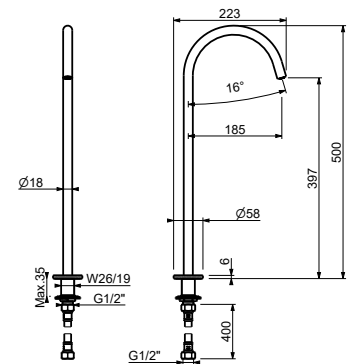

Z657

lead \emptyset free

Washbasin spout

- h. 50 cm
- spout projection 18,5 cm
- flow restrictor 5 l/min at 3 bar
- 1/2" inlet

Chrome	50 02 Z657
Matt Black	50 13 Z657
Matt Gun Metal PVD	50 P5 Z657
Matt British Gold PVD	50 P6 Z657
Matt Copper PVD	50 P9 Z657
Deep Black PVD	50 S1 Z657
Mokka PVD	50 S5 Z657
Pure Brass PVD	50 Q7 Z657
Raw Metal PVD	50 Q8 Z657
Brushed Stainless Steel	50 93 Z657