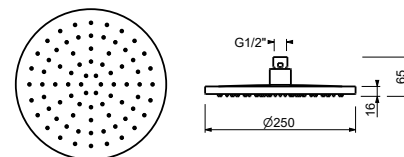

Rain showerhead

- Ø 25 cm
- base material: brass
- base material: stainless steel
- flow restrictor 9 l/min at 3 bar
- anti-lime scale system
- 1/2" inlet
- check valve

NOTE: conditions necessary for the correct functioning: Min. Flow Rate: 10 l/min