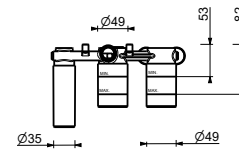

D284A

Built-in piece

44 00 D284A

E829

Showerrail with external mixer

- handles
- **2-way** shut-off diverter with turning knob
- 150 cm PVC flexible
- handshower
- shower head Ø 25 cm
- 1/2" inlets
- adjustable slider