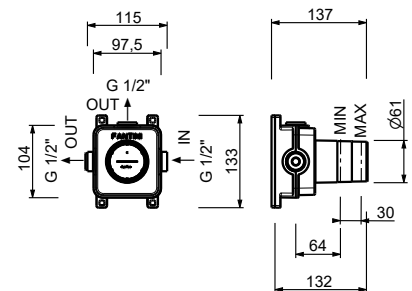

H792B

External piece

Chrome	87 02 H792B
Matt Gun Metal PVD	87 P5 H792B
Matt British Gold PVD	87 P6 H792B
Matt Copper PVD	87 P9 H792B
Deep Black PVD	87 S1 H792B
Mokka PVD	87 S5 H792B
Pure Brass PVD	87 Q7 H792B
Raw Metal PVD	87 Q8 H792B
Brushed Stainless Steel	87 93 H792B