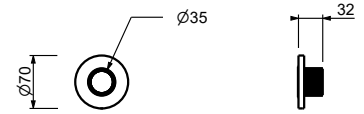

Stop valve

- ON/OFF button with flow rate adjustment **Screen-printing on handshower**
- soundproof
- for horizontal and vertical installation
- 1/2" inlets

H791B

External piece

Chrome	87 02 H791B
Matt Gun Metal PVD	87 P5 H791B
Matt British Gold PVD	87 P6 H791B
Matt Copper PVD	87 P9 H791B
Deep Black PVD	87 S1 H791B
Mokka PVD	87 S5 H791B
Pure Brass PVD	87 Q7 H791B
Raw Metal PVD	87 Q8 H791B
Brushed Stainless Steel	87 93 H791B