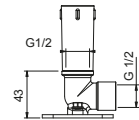

OPTIONAL: Built-in part for plasterboard

W046 91 00 W046