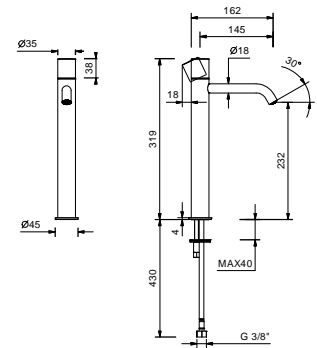

G906WF
lead ϕ free

Single-hole high washbasin mixer

- spout projection 14,5 cm
- handles: CYLINDRICAL and LEVER
- flow restrictor 5 l/min at 3 bar
- flexible supply lines
- WITHOUT WASTE

Chrome	50 02 G906WF
Matt Black	50 13 G906WF
Matt Gun Metal PVD	50 P5 G906WF
Matt British Gold PVD	50 P6 G906WF
Matt Copper PVD	50 P9 G906WF
Deep Black PVD	50 S1 G906WF
Mokka PVD	50 S5 G906WF
Pure Brass PVD	50 Q7 G906WF
Raw Metal PVD	50 Q8 G906WF
Brushed Stainless Steel	50 93 G906WF