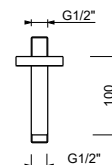

**OPTIONAL: Built-in part for plasterboard**

**W046** 91 00 W046

8121

**Shower arm**

- 10 cm long
- round backplate
- ceiling-mount
- 1/2" inlet

Chrome	86 02 8121
Matt Black	86 13 8121
Polished Nickel PVD	86 95 8121
Matt Gun Metal PVD	86 P5 8121
Matt British Gold PVD	86 P6 8121
Matt Copper PVD	86 P9 8121
Pure Brass PVD	86 Q7 8121
Raw Metal PVD	86 Q8 8121