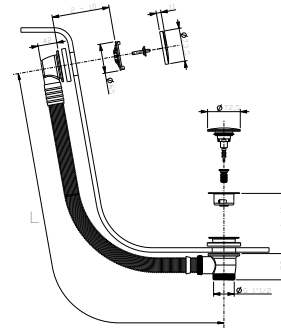

W001

Bathtub drain

- WITH WASTE

N.B. complete finishing list in the section miscellaneous articles at the end of the pricelist

Chrome	91 02 W001
Matt Black	91 13 W001
Polished Nickel PVD	91 95 W001
Matt Gun Metal PVD	91 P5 W001
Matt British Gold PVD	91 P6 W001
Matt Copper PVD	91 P9 W001

W002

Bathtub drain

- overflow set with filling function
- WITH WASTE

N.B. complete finishing list in the section miscellaneous articles at the end of the pricelist

Chrome	91 02 W002
Matt Black	91 13 W002
Polished Nickel PVD	91 95 W002
Matt Gun Metal PVD	91 P5 W002
Matt British Gold PVD	91 P6 W002
Matt Copper PVD	91 P9 W002

W286

Mounting plate for deck-mount bathtub mixer

- mounting plate
- without cover plate

N.B. To be completed with coverings allowing access for inspection

91 00 W286