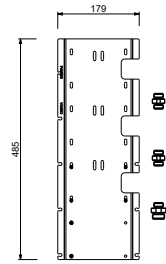

**EXAMPLE OF COMBINATION - 1 OUTLET**

**EXAMPLE OF COMBINATION - 2 OUTLETS**

91 00 W269

**W270**

**OPTIONAL - Easy Fix System**

- plate and connections:
- for an easy both horizontal and vertical installation of the thermostatic mixers:
  - to install art- H500A / H590A - **3 outlets**