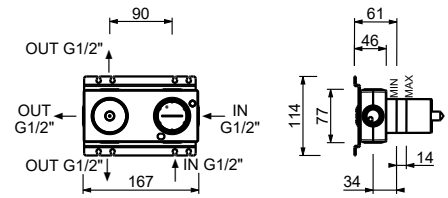

**M687A**

**Built-in piece**

44 00 M687A

**R429**

**Showerrail with external mixer**

- handles
- **2-way** shut-off diverter with turning knob
- 150 cm PVC flexible
- handshower
- shower head Ø 25 cm
- 1/2" inlets
- adjustable slider