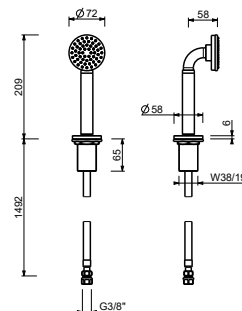

**R080A**

**Built-in piece**

44 00 R080A

**Z350**

**Shower set for bathtub edge**

- ICONA handshower
- 150 cm flexible

Chrome	53 02 Z350
Matt Black	53 13 Z350
Polished Nickel PVD	53 95 Z350
Matt Gun Metal PVD	53 P5 Z350
Matt British Gold PVD	53 P6 Z350
Matt Copper PVD	53 P9 Z350
Pure Brass PVD	53 Q7 Z350
Raw Metal PVD	53 Q8 Z350