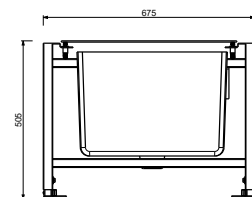

W286

Mounting plate for deck-mount bathtub mixer

- mounting plate
- without cover plate

N.B. To be completed with coverings allowing access for inspection