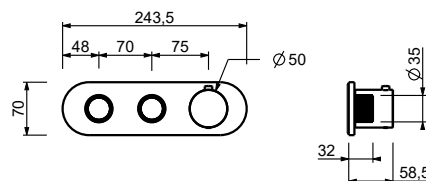

H772B

External piece

Chrome	87 02 H772B
Polished Nickel PVD	87 95 H772B
Matt Gun Metal PVD	87 P5 H772B
Matt British Gold PVD	87 P6 H772B
Matt Copper PVD	87 P9 H772B
Pure Brass PVD	87 Q7 H772B
Raw Metal PVD	87 Q8 H772B