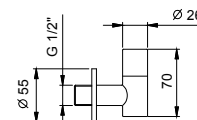

8434

Waste

- 1" 1/4
- pushing plug
- for washbasin without overflow
- for washbasin with overflow
- universal

N.B. complete finishing list in the section miscellaneous articles at the end of the pricelist

Chrome	91 02 8434
Matt Black	91 13 8434
Polished Nickel PVD	91 95 8434
Matt Gun Metal PVD	91 P5 8434
Matt British Gold PVD	91 P6 8434
Matt Copper PVD	91 P9 8434
Pure Brass PVD	91 Q7 8434
Raw Metal PVD	91 Q8 8434

8435

Waste

- 1" 1/4
- for washbasin without overflow
- for washbasin with overflow
- unrestricted outlet
- universal

N.B. complete finishing list in the section miscellaneous articles at the end of the pricelist

Chrome	91 02 8435
Matt Black	91 13 8435
Polished Nickel PVD	91 95 8435
Matt Gun Metal PVD	91 P5 8435
Matt British Gold PVD	91 P6 8435
Matt Copper PVD	91 P9 8435
Pure Brass PVD	91 Q7 8435
Raw Metal PVD	91 Q8 8435

9234

Bottle trap

- 1" 1/4
- for washbasin

N.B. complete finishing list in the section miscellaneous articles at the end of the pricelist

Chrome	91 02 9234
Matt Black	91 13 9234
Polished Nickel PVD	91 95 9234
Matt Gun Metal PVD	91 P5 9234
Matt British Gold PVD	91 P6 9234
Matt Copper PVD	91 P9 9234
Pure Brass PVD	91 Q7 9234
Raw Metal PVD	91 Q8 9234

8364

Pair of filters

- with shutoff
- fully inspectable filter
- 1/2" inlet

N.B. complete finishing list in the section miscellaneous articles at the end of the pricelist

Chrome	91 02 8364
Matt Black	91 13 8364
Polished Nickel PVD	91 95 8364
Matt Gun Metal PVD	91 P5 8364
Matt British Gold PVD	91 P6 8364
Matt Copper PVD	91 P9 8364
Pure Brass PVD	91 Q7 8364
Raw Metal PVD	91 Q8 8364