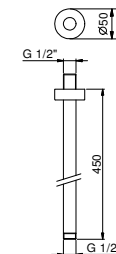

OPTIONAL: Built-in part for plasterboard

W046 91 00 W046