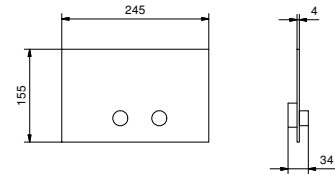

8402

Flush actuator plate GEBERIT

- base material: stainless steel
- projecting push-button controls
- with round controls
- without visible fixing system

N.B. complete finishing list in the section miscellaneous articles at the end of the pricelist

N.B. compatible ONLY WITH Geberit Sigma 8/Sigma 12