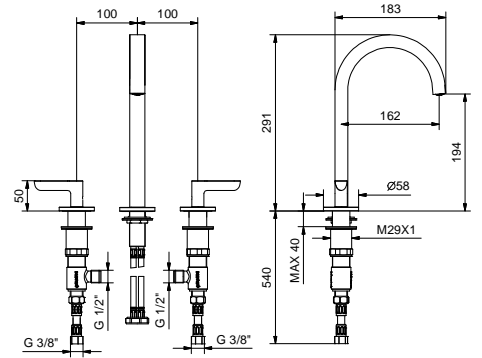

R107W

lead ϕ free

3-hole washbasin mixer

- spout projection 16 cm
- handles
- flow restrictor 5 l/min at 3 bar
- 90° ceramic cartridge
- flexible supply lines
- WITHOUT WASTE

Chrome	53 02 R107W
Matt Black	53 13 R107W
Polished Nickel PVD	53 95 R107W
Matt Gun Metal PVD	53 P5 R107W
Matt British Gold PVD	53 P6 R107W
Matt Copper PVD	53 P9 R107W
Pure Brass PVD	53 Q7 R107W
Raw Metal PVD	53 Q8 R107W

R107

lead ϕ free

3-hole washbasin mixer

- spout projection 16 cm
- handles
- flow restrictor 5 l/min at 3 bar
- 90° ceramic cartridge
- flexible supply lines
- WITH pop-up WASTE

Chrome	53 02 R107
Matt Black	53 13 R107
Polished Nickel PVD	53 95 R107
Matt Gun Metal PVD	53 P5 R107
Matt British Gold PVD	53 P6 R107
Matt Copper PVD	53 P9 R107
Pure Brass PVD	53 Q7 R107
Raw Metal PVD	53 Q8 R107

R106W

lead ϕ free

3-hole washbasin mixer

- spout projection 14,5 cm
- handles
- flow restrictor 5 l/min at 3 bar
- 90° ceramic cartridge
- flexible supply lines
- WITHOUT WASTE

Chrome	53 02 R106W
Matt Black	53 13 R106W
Polished Nickel PVD	53 95 R106W
Matt Gun Metal PVD	53 P5 R106W
Matt British Gold PVD	53 P6 R106W
Matt Copper PVD	53 P9 R106W
Pure Brass PVD	53 Q7 R106W
Raw Metal PVD	53 Q8 R106W