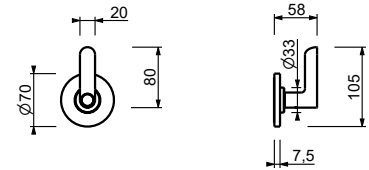

3/4" stop valve

- handle
- 3/4" inlets
- soundproof
- 90° ceramic cartridge

R890B

External piece

Chrome	53 02 R890B
Matt Black	53 13 R890B
Polished Nickel PVD	53 95 R890B
Matt Gun Metal PVD	53 P5 R890B
Matt British Gold PVD	53 P6 R890B
Matt Copper PVD	53 P9 R890B
Pure Brass PVD	53 Q7 R890B
Raw Metal PVD	53 Q8 R890B