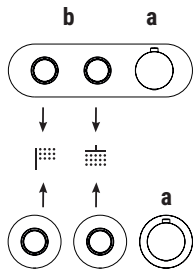

### BASINS HOLE SIZE:

- For washbasin and bidet mixers.

- 3-hole washbasin mixer.

art. R107

art. R106

art. R104

## Mixers - ON/OFF buttons

3/4" shower thermostatic mixers with ON/OFF buttons and flow regulation are available with "single" plate, where thermostatic and buttons are integrated (H772B+H572A), or with thermostatic mixer and shut-off valves (with rosettes) orderable separately (H700B+H500A or H790B/H791B/H792B+H590A).