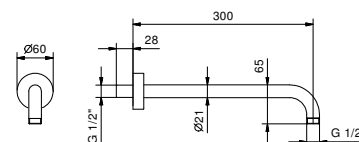

OPTIONAL: Built-in part for plasterboard

W046 91 00 W046

8137

Shower arm

- 35 cm long
- round backplate
- wall-mount
- 1/2" inlet

Chrome	86 02 8137
Matt Black	86 13 8137
Polished Nickel PVD	86 95 8137
Matt Gun Metal PVD	86 P5 8137
Matt British Gold PVD	86 P6 8137
Matt Copper PVD	86 P9 8137
Pure Brass PVD	86 Q7 8137
Raw Metal PVD	86 Q8 8137