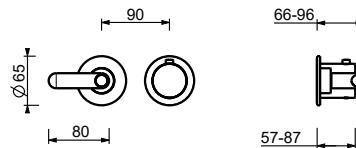

1/2" built-in thermostatic shower mixer

- handles
- with rosaces
- **2-way** diverter with turning knob
- 1/2" inlets
- soundproof
- for horizontal installation only

R623B

External piece

Chrome	53 02 R623B
Matt Black	53 13 R623B
Polished Nickel PVD	53 95 R623B
Matt Gun Metal PVD	53 P5 R623B
Matt British Gold PVD	53 P6 R623B
Matt Copper PVD	53 P9 R623B
Pure Brass PVD	53 Q7 R623B
Raw Metal PVD	53 Q8 R623B