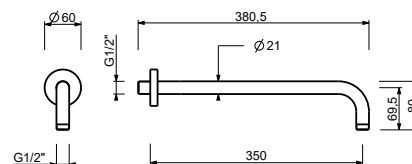

**OPTIONAL: Built-in part for plasterboard**

**W046** 91 00 W046

8137

**Shower arm**

- 35 cm long
- round backplate
- wall-mount
- 1/2" inlet

Chrome	86 02 8137
Matt Black	86 13 8137
Polished Nickel PVD	86 95 8137
Matt Gun Metal PVD	86 P5 8137
Matt British Gold PVD	86 P6 8137
Matt Copper PVD	86 P9 8137
Pure Brass PVD	86 Q7 8137
Raw Metal PVD	86 Q8 8137