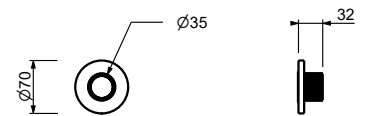

H790B

External piece

Chrome	87 02 H790B
Polished Nickel PVD	87 95 H790B
Matt Gun Metal PVD	87 P5 H790B
Matt British Gold PVD	87 P6 H790B
Matt Copper PVD	87 P9 H790B
Pure Brass PVD	87 Q7 H790B
Raw Metal PVD	87 Q8 H790B