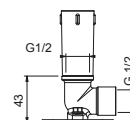

OPTIONAL: Built-in part for plasterboard

W046 91 00 W046