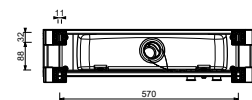

W286

Mounting plate for deck-mount bathtub mixer

- mounting plate
- without cover plate

N.B. To be completed with coverings allowing access for inspection