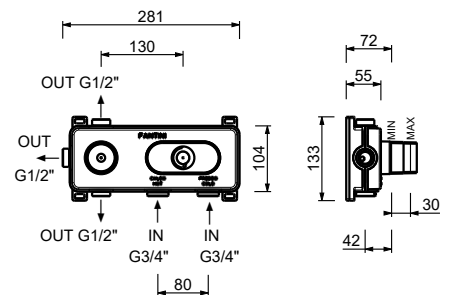

Built-in piece

19 00 D373A