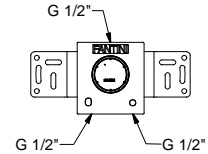

Built-in shower mixer

- handle
- no. 1 1/2" outlet
- 1/2" inlets
- soundproof

R063B

External piece

Chrome	53 02 R063B
Matt Black	53 13 R063B
Polished Nickel PVD	53 95 R063B
Matt Gun Metal PVD	53 P5 R063B
Matt British Gold PVD	53 P6 R063B
Matt Copper PVD	53 P9 R063B
Pure Brass PVD	53 Q7 R063B
Raw Metal PVD	53 Q8 R063B