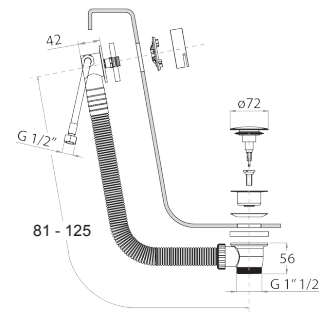

**W286**

**Mounting plate for deck-mount bathtub mixer**

- mounting plate
- without cover plate

**N.B.** To be completed with coverings allowing access for inspection

91 00 W286

**Q180****Escutcheon plate H/C**