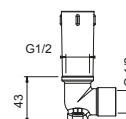

OPTIONAL: Built-in part for plasterboard

W046 91 00 W046