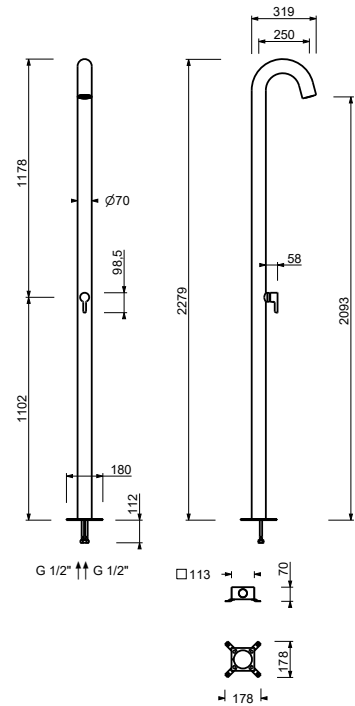

**R460B**

**External piece**

Black Velvet 53 14 R460B  
 Brushed Stainless Steel 53 93 R460B

**D060A**

**Built-in piece**

44 00 D060A

**Shower column**

- ICONA
- fixed anti-lime shower head
- Hand shower with ON/OFF button
- anti-lime scale system
- built-in shower mixer traditional cartridge
- for outdoor/indoor use
- base material: AISI 316L stainless steel, also suitable for outdoor environments