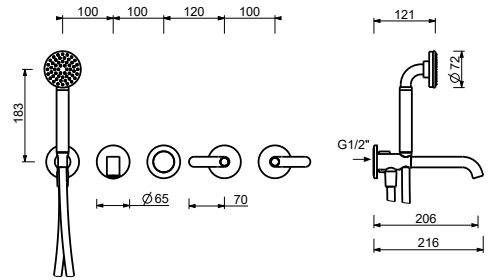

Built-in bathtub mixer

- spout projection 20 cm
- handles
- **2-way** diverter with turning knob
- ICONA handshower
- water plug with showerholder
- 150 cm PVC flexible
- 90° ceramic cartridge
- 1/2" inlets

R119B

External piece

Chrome	53 02 R119B
Matt Black	53 13 R119B
Polished Nickel PVD	53 95 R119B
Matt Gun Metal PVD	53 P5 R119B
Matt British Gold PVD	53 P6 R119B
Matt Copper PVD	53 P9 R119B
Pure Brass PVD	53 Q7 R119B
Raw Metal PVD	53 Q8 R119B