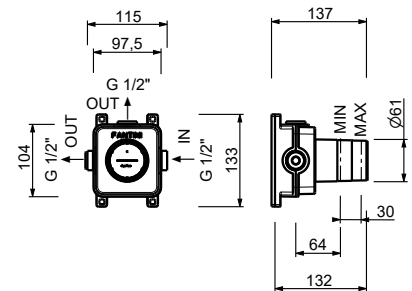

Stop valve

- ON/OFF button with flow rate adjustment **Screen-printing on handshower**
- soundproof
- for horizontal and vertical installation
- 1/2" inlets

H791B

External piece

Chrome	87 02 H791B
Polished Nickel PVD	87 95 H791B
Matt Gun Metal PVD	87 P5 H791B
Matt British Gold PVD	87 P6 H791B
Matt Copper PVD	87 P9 H791B
Pure Brass PVD	87 Q7 H791B
Raw Metal PVD	87 Q8 H791B

H590A

Built-in piece

44 00 H590A