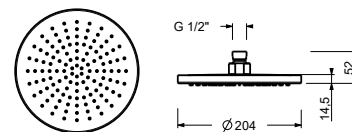

8136

Rain showerhead

- Ø 20 cm
- base material: brass
- flow restrictor 12 l/min at 3 bar
- anti-lime scale system
- 1/2" inlet
- check valve

NOTE: conditions necessary for the correct functioning: Min. Flow Rate: 10 l/min

Chrome	86 02 8136
Matt Black	86 13 8136
Polished Nickel PVD	86 95 8136
Matt Gun Metal PVD	86 P5 8136
Matt British Gold PVD	86 P6 8136
Matt Copper PVD	86 P9 8136
Pure Brass PVD	86 Q7 8136
Raw Metal PVD	86 Q8 8136

8027

Shower arm

- 30 cm long
- round backplate
- wall-mount
- 1/2" inlet

Chrome	86 02 8027
Matt Black	86 13 8027
Polished Nickel PVD	86 95 8027
Matt Gun Metal PVD	86 P5 8027
Matt British Gold PVD	86 P6 8027
Matt Copper PVD	86 P9 8027
Pure Brass PVD	86 Q7 8027
Raw Metal PVD	86 Q8 8027