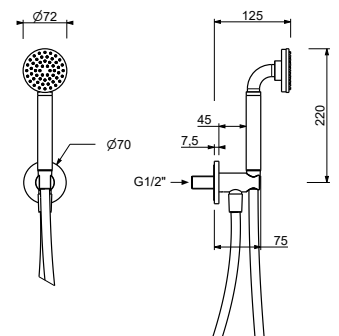

**OPTIONAL: Built-in part for plasterboard**

**W046** 91 00 W046

**R043**

**Shower set**

- Round escutcheon  $\varnothing$  65 mm thickness 4
- ICONA handshower
- water plug with showerholder
- 150 cm PVC flexible
- 1/2" inlet

**R044**

**Shower set**

- Round escutcheon  $\varnothing$  70 mm thickness 7.5
- ICONA handshower
- water plug with showerholder
- 150 cm PVC flexible
- 1/2" inlet

Chrome	53 02 R044
Polished Nickel PVD	53 95 R044
Matt Gun Metal PVD	53 P5 R044
Matt British Gold PVD	53 P6 R044
Matt Copper PVD	53 P9 R044
Pure Brass PVD	53 Q7 R044
Raw Metal PVD	53 Q8 R044