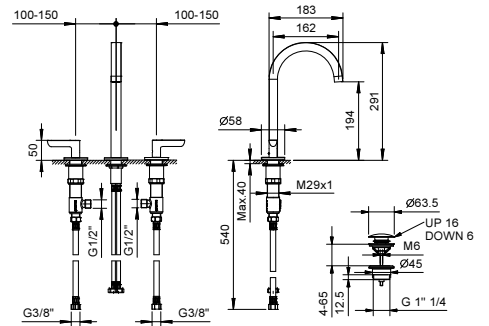

R107W

lead ϕ free

3-hole washbasin mixer

- spout projection 16 cm
- handles
- flow restrictor 5 l/min at 3 bar
- 90° ceramic cartridge
- flexible supply lines
- WITHOUT WASTE

Chrome	53 02 R107W
Matt Black	53 13 R107W
Polished Nickel PVD	53 95 R107W
Matt Gun Metal PVD	53 P5 R107W
Matt British Gold PVD	53 P6 R107W
Matt Copper PVD	53 P9 R107W
Pure Brass PVD	53 Q7 R107W
Raw Metal PVD	53 Q8 R107W

R107

lead ϕ free

3-hole washbasin mixer

- spout projection 16 cm
- handles
- flow restrictor 5 l/min at 3 bar
- 90° ceramic cartridge
- flexible supply lines
- WITH pop-up WASTE

Chrome	53 02 R107
Matt Black	53 13 R107
Polished Nickel PVD	53 95 R107
Matt Gun Metal PVD	53 P5 R107
Matt British Gold PVD	53 P6 R107
Matt Copper PVD	53 P9 R107
Pure Brass PVD	53 Q7 R107
Raw Metal PVD	53 Q8 R107

R106W

lead ϕ free

3-hole washbasin mixer

- spout projection 14,5 cm
- handles
- flow restrictor 5 l/min at 3 bar
- 90° ceramic cartridge
- flexible supply lines
- WITHOUT WASTE

Chrome	53 02 R106W
Matt Black	53 13 R106W
Polished Nickel PVD	53 95 R106W
Matt Gun Metal PVD	53 P5 R106W
Matt British Gold PVD	53 P6 R106W
Matt Copper PVD	53 P9 R106W
Pure Brass PVD	53 Q7 R106W
Raw Metal PVD	53 Q8 R106W