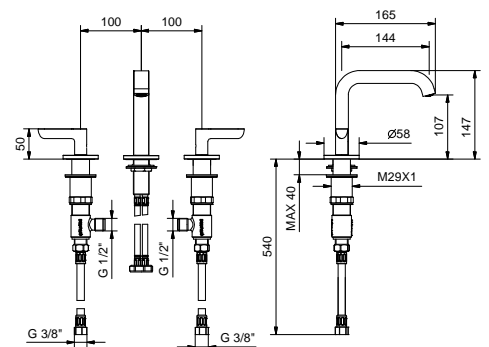

**R106W**

lead $\phi$ free

**3-hole washbasin mixer**

- spout projection 14,5 cm
- handles
- flow restrictor 5 l/min at 3 bar
- 90° ceramic cartridge
- flexible supply lines
- WITHOUT WASTE

Chrome	53 02 R106W
Matt Black	53 13 R106W
Polished Nickel PVD	53 95 R106W
Matt Gun Metal PVD	53 P5 R106W
Matt British Gold PVD	53 P6 R106W
Matt Copper PVD	53 P9 R106W
Pure Brass PVD	53 Q7 R106W
Raw Metal PVD	53 Q8 R106W