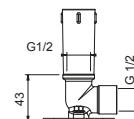

OPTIONAL: Built-in part for plasterboard

W046 91 00 W046