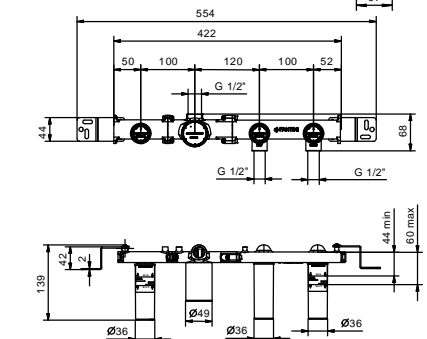

## R165

**Deck-mount bathtub mixer**

- spout projection 16 cm
- ICONA handshower
- handles
- 5-hole
- **2-way** diverter with turning knob
- 150 cm flexible
- 90° ceramic cartridge
- 1/2" inlets
- flexible supply lines