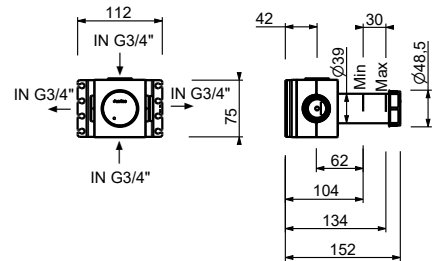

D491A

Built-in piece

19 00 D491A