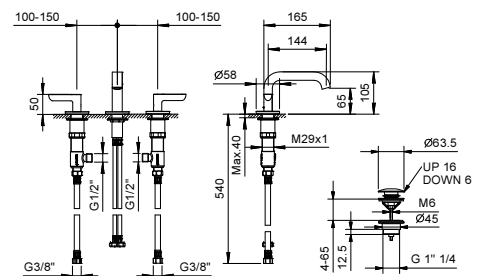

**R104**

lead $\phi$ free

**3-hole washbasin mixer**

- spout projection 14,5 cm
- handles
- flow restrictor 5 l/min at 3 bar
- 90° ceramic cartridge
- flexible supply lines
- WITH pop-up WASTE

Chrome	53 02 R104
Matt Black	53 13 R104
Polished Nickel PVD	53 95 R104
Matt Gun Metal PVD	53 P5 R104
Matt British Gold PVD	53 P6 R104
Matt Copper PVD	53 P9 R104
Pure Brass PVD	53 Q7 R104
Raw Metal PVD	53 Q8 R104