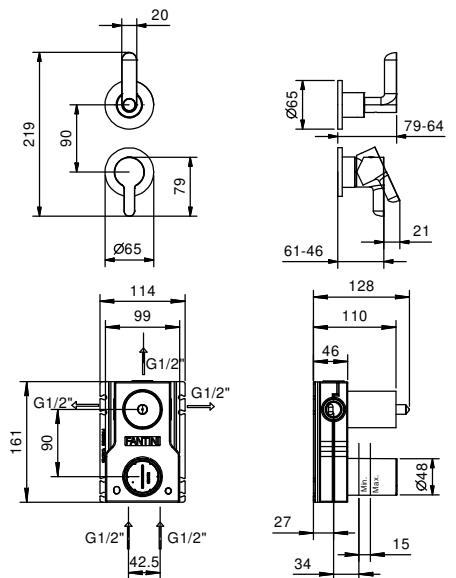

R687B

External piece

Chrome	53 02 R687B
Matt Black	53 13 R687B
Polished Nickel PVD	53 95 R687B
Matt Gun Metal PVD	53 P5 R687B
Matt British Gold PVD	53 P6 R687B
Matt Copper PVD	53 P9 R687B
Pure Brass PVD	53 Q7 R687B
Raw Metal PVD	53 Q8 R687B