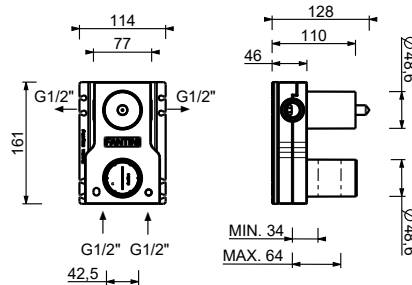

M523A

Built-in piece

44 00 M523A