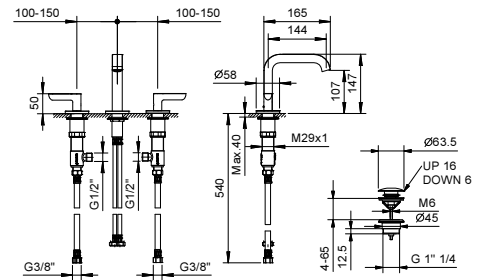

**R106**

lead $\phi$ free

**3-hole washbasin mixer**

- spout projection 14,5 cm
- handles
- flow restrictor 5 l/min at 3 bar
- 90° ceramic cartridge
- flexible supply lines
- WITH pop-up WASTE

Chrome	53 02 R106
Matt Black	53 13 R106
Polished Nickel PVD	53 95 R106
Matt Gun Metal PVD	53 P5 R106
Matt British Gold PVD	53 P6 R106
Matt Copper PVD	53 P9 R106
Pure Brass PVD	53 Q7 R106
Raw Metal PVD	53 Q8 R106