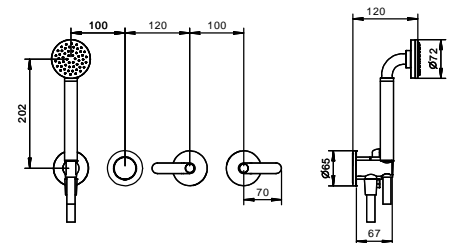

External piece

Chrome	53 02 R117B
Matt Black	53 13 R117B
Polished Nickel PVD	53 95 R117B
Matt Gun Metal PVD	53 P5 R117B
Matt British Gold PVD	53 P6 R117B
Matt Copper PVD	53 P9 R117B
Pure Brass PVD	53 Q7 R117B
Raw Metal PVD	53 Q8 R117B