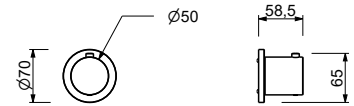

3/4" built-in thermostatic shower mixer

- handle
- 1/2" inlets
- soundproof
- without stop valve **to be ordered separately**

N.B. The mixer must always be purchased with a 3/4" or 1/2" shut-off valve

H700B

External piece

Chrome	87 02 H700B
Matt Black	87 13 H700B
Polished Nickel PVD	87 95 H700B
Matt Gun Metal PVD	87 P5 H700B
Matt British Gold PVD	87 P6 H700B
Matt Copper PVD	87 P9 H700B
Pure Brass PVD	87 Q7 H700B
Raw Metal PVD	87 Q8 H700B