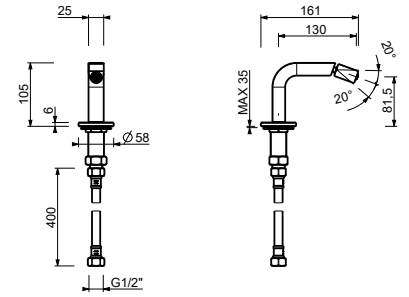

Z344

Bidet spout

- spout projection 13 cm
- flow restrictor 5 l/min at 3 bar
- 1/2" inlet

Chrome	53 02 Z344
Matt Black	53 13 Z344
Polished Nickel PVD	53 95 Z344
Matt Gun Metal PVD	53 P5 Z344
Matt British Gold PVD	53 P6 Z344
Matt Copper PVD	53 P9 Z344
Pure Brass PVD	53 Q7 Z344
Raw Metal PVD	53 Q8 Z344