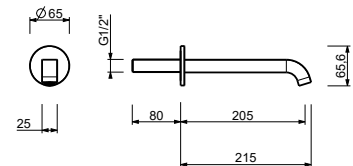

Wall-mount bathtub spout

- spout projection 20 cm
- 1/2" inlet

Chrome	53 02 8458
Matt Black	53 13 8458
Polished Nickel PVD	53 95 8458
Matt Gun Metal PVD	53 P5 8458
Matt British Gold PVD	53 P6 8458
Matt Copper PVD	53 P9 8458
Pure Brass PVD	53 Q7 8458
Raw Metal PVD	53 Q8 8458