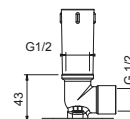

OPTIONAL: Built-in part for plasterboard

W046 91 00 W046