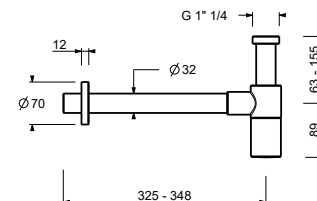

9234

**Bottle trap**

- 1" 1/4
- for washbasin

**N.B. complete finishing list in the section miscellaneous articles at the end of the pricelist**

Chrome	91 02 9234
Matt Black	91 13 9234
Polished Nickel PVD	91 95 9234
Matt Gun Metal PVD	91 P5 9234
Matt British Gold PVD	91 P6 9234
Matt Copper PVD	91 P9 9234
Pure Brass PVD	91 Q7 9234
Raw Metal PVD	91 Q8 9234