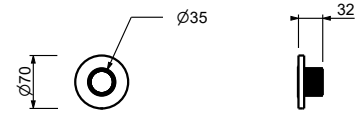

Stop valve

- ON/OFF button with flow rate adjustment **Screen-printing on handshower**
- soundproof
- for horizontal and vertical installation
- 1/2" inlets

H791B

External piece

Chrome	87 02 H791B
Polished Nickel PVD	87 95 H791B
Matt Gun Metal PVD	87 P5 H791B
Matt British Gold PVD	87 P6 H791B
Matt Copper PVD	87 P9 H791B
Pure Brass PVD	87 Q7 H791B
Raw Metal PVD	87 Q8 H791B