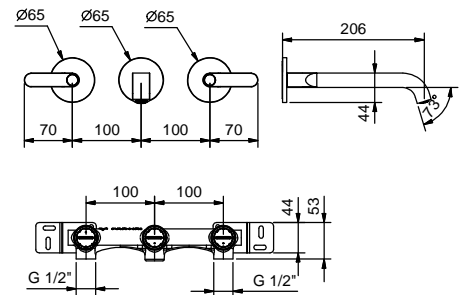

R113B

External piece

Chrome	53 02 R113B
Matt Black	53 13 R113B
Polished Nickel PVD	53 95 R113B
Matt Gun Metal PVD	53 P5 R113B
Matt British Gold PVD	53 P6 R113B
Matt Copper PVD	53 P9 R113B
Pure Brass PVD	53 Q7 R113B
Raw Metal PVD	53 Q8 R113B