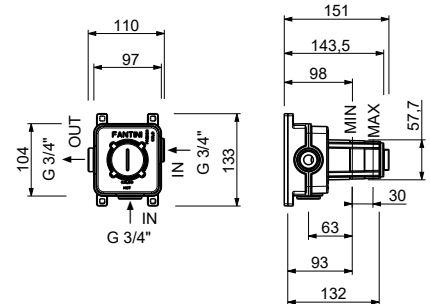

3/4" built-in thermostatic shower mixer

- handle
- 1/2" inlets
- soundproof
- without stop valve **to be ordered separately**

N.B. The mixer must always be purchased with a 3/4" or 1/2" shut-off valve

H700B

External piece

Chrome	87 02 H700B
Matt Black	87 13 H700B
Polished Nickel PVD	87 95 H700B
Matt Gun Metal PVD	87 P5 H700B
Matt British Gold PVD	87 P6 H700B
Matt Copper PVD	87 P9 H700B
Pure Brass PVD	87 Q7 H700B
Raw Metal PVD	87 Q8 H700B

H500A

Built-in piece

44 00 H500A