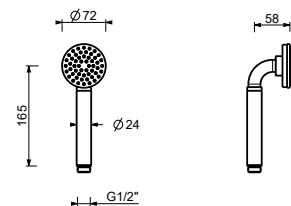

8938

Handshower

- ICONA
- flow restrictor 9 l/min
- anti-lime scale system
- check valve

Chrome	90 02 8938
Matt Black	90 13 8938
Polished Nickel PVD	90 95 8938
Matt Gun Metal PVD	90 P5 8938
Matt British Gold PVD	90 P6 8938
Matt Copper PVD	90 P9 8938
Pure Brass PVD	90 Q7 8938
Raw Metal PVD	90 Q8 8938