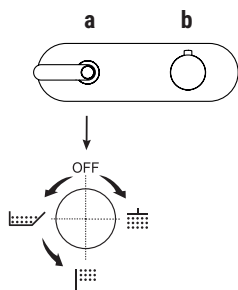

Base material: BRASS

Finishing:

02 Chrome

13 Matt Black (RAL 9005)

95 Polished Nickel PVD

P5 Matt Gun Metal PVD

P6 Matt British Gold PVD

P9 Matt Copper PVD

Q7 Pure Brass PVD

Q8 Raw Metal PVD

* For spare parts, accessories, miscellaneous items and extensions please refer to specific pricelist sections