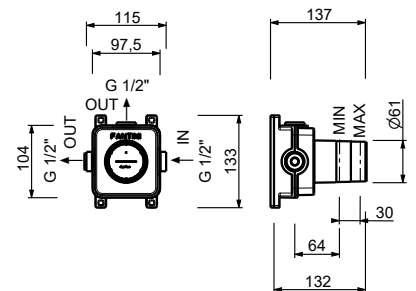

H590A

Built-in piece

44 00 H590A