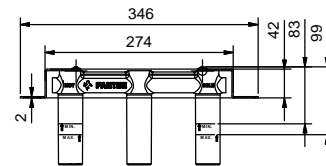

R010A

Built-in piece

44 00 R010A