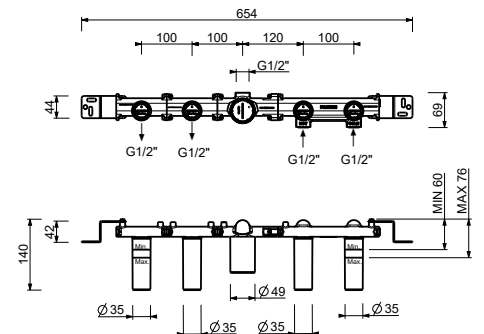

Built-in piece

44 00 R119A