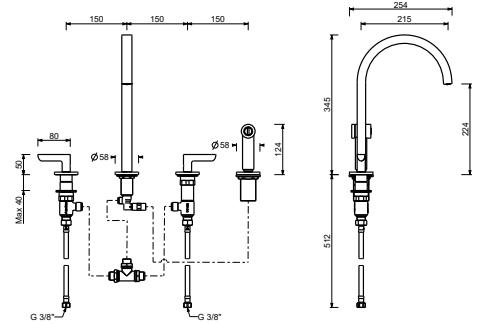

R151

lead $\emptyset$ free

Sink mixer

- spout projection 21,5 cm
- handles
- turning spout
- detached one jet pull-out handshower with on/off push button
- 4-hole
- flow restrictor 8 l/min at 3 bar
- 90° ceramic cartridge
- flexible supply lines
- WITHOUT WASTE

Chrome	53 02 R151
Matt Black	53 13 R151
Polished Nickel PVD	53 95 R151
Matt Gun Metal PVD	53 P5 R151
Matt British Gold PVD	53 P6 R151
Matt Copper PVD	53 P9 R151
Pure Brass PVD	53 Q7 R151
Raw Metal PVD	53 Q8 R151