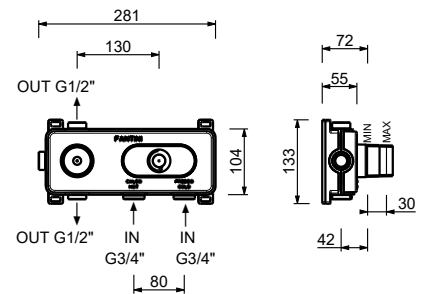

Built-in piece

19 00 D372A