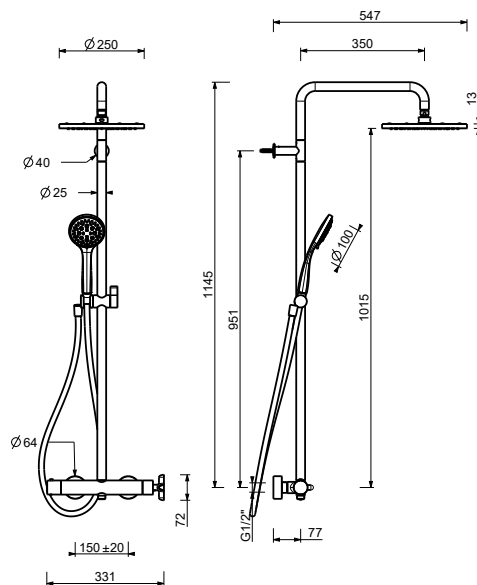

**M687A**

**Built-in piece**

44 00 M687A

**R429**

**Showerrail with external mixer**

- handles
- **2-way** shut-off diverter with turning knob
- 150 cm PVC flexible
- handshower
- shower head Ø 25 cm
- 1/2" inlets
- adjustable slider

N.B. FIT hand shower and Ø 20 cm showerhead in P9 and S1 versions

Chrome	53 02 R429
Matt Black	53 13 R429
Polished Nickel PVD	53 95 R429
Matt Gun Metal PVD	53 P5 R429
Matt British Gold PVD	53 P6 R429
Matt Copper PVD	53 P9 R429