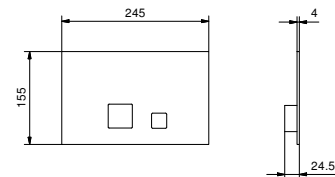

Flush actuator plate GEBERIT

- base material: stainless steel
- flush fit controls
- with square controls
- without visible fixing system

N.B. complete finishing list in the section miscellaneous articles at the end of the pricelist

N.B. compatible ONLY WITH Geberit Sigma 8/Sigma 12