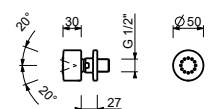

9248

Lateral body spray

- base material: brass
- adjustable
- anti-lime scale system
- 1/2" inlet

NOTE: conditions necessary for the correct functioning: Min. Flow Rate: 12 l/min

Chrome	86 02 9248
Matt Black	86 13 9248
Polished Nickel PVD	86 95 9248
Matt Gun Metal PVD	86 P5 9248
Matt British Gold PVD	86 P6 9248
Matt Copper PVD	86 P9 9248