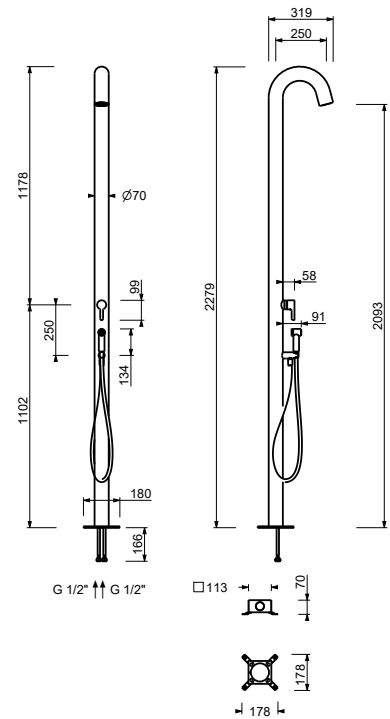

Shower column

- ICONA
- fixed anti-lime shower head
- Hand shower with ON/OFF button
- anti-lime scale system
- built-in shower mixer traditional cartridge
- for outdoor/indoor use
- base material: AISI 316L stainless steel, also suitable for outdoor environments

R461B

D060A

External piece

Black Velvet 53 14 R461B
Brushed Stainless Steel 53 93 R461B

Built-in piece

44 00 D060A