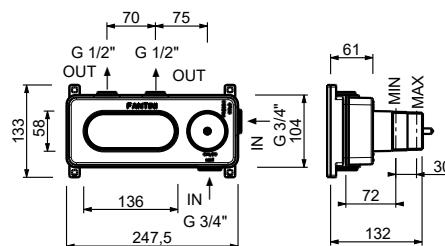

H572A

Built-in piece

44 00 H572A