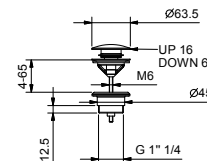

8434

Waste

- 1" 1/4
- pushing plug
- for washbasin without overflow
- for washbasin with overflow
- universal

N.B. complete finishing list in the section miscellaneous articles at the end of the pricelist

Chrome	91 02 8434
Matt Black	91 13 8434
Polished Nickel PVD	91 95 8434
Matt Gun Metal PVD	91 P5 8434
Matt British Gold PVD	91 P6 8434
Matt Copper PVD	91 P9 8434
Pure Brass PVD	91 Q7 8434
Raw Metal PVD	91 Q8 8434