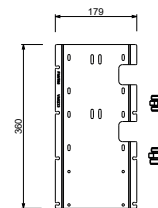

**D491A**

**Built-in piece**

19 00 D491A

**W269**

**OPTIONAL - Easy Fix System**

- plate and connections:
- for an easy both horizontal and vertical installation of the thermostatic mixers:
  - to install art- H500A / H590A - **1 outlet**
  - to install art- H500A / H590A - **2 outlets**