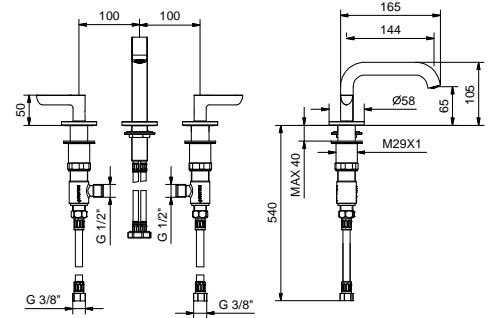

**R104W**

lead $\phi$ free

**3-hole washbasin mixer**

- spout projection 14,5 cm
- handles
- flow restrictor 5 l/min at 3 bar
- 90° ceramic cartridge
- flexible supply lines
- WITHOUT WASTE

Chrome	53 02 R104W
Matt Black	53 13 R104W
Polished Nickel PVD	53 95 R104W
Matt Gun Metal PVD	53 P5 R104W
Matt British Gold PVD	53 P6 R104W
Matt Copper PVD	53 P9 R104W
Pure Brass PVD	53 Q7 R104W
Raw Metal PVD	53 Q8 R104W