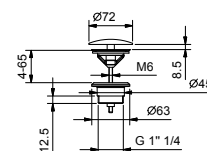

N.B. complete finishing list in the section miscellaneous articles at the end of the pricelist

Chrome	91 02 8435
Matt Black	91 13 8435
Polished Nickel PVD	91 95 8435
Matt Gun Metal PVD	91 P5 8435
Matt British Gold PVD	91 P6 8435
Matt Copper PVD	91 P9 8435
Pure Brass PVD	91 Q7 8435
Raw Metal PVD	91 Q8 8435