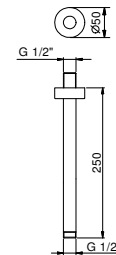

9236

Shower arm

- 25 cm long
- round backplate
- ceiling-mount
- 1/2" inlet

Chrome	86 02 9236
Matt Black	86 13 9236
Polished Nickel PVD	86 95 9236
Matt Gun Metal PVD	86 P5 9236
Matt British Gold PVD	86 P6 9236
Matt Copper PVD	86 P9 9236
Pure Brass PVD	86 Q7 9236
Raw Metal PVD	86 Q8 9236

OPTIONAL: Built-in part for plasterboard

W046 91 00 W046