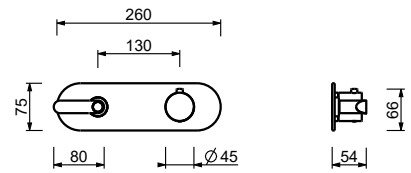

3/4" built-in thermostatic shower mixer

- handles
- **2-way** shut-off diverter with turning knob
- for horizontal installation only
- 3/4" inlets

R872B

External piece

Chrome	53 02 R872B
Matt Black	53 13 R872B
Polished Nickel PVD	53 95 R872B
Matt Gun Metal PVD	53 P5 R872B
Matt British Gold PVD	53 P6 R872B
Matt Copper PVD	53 P9 R872B
Pure Brass PVD	53 Q7 R872B
Raw Metal PVD	53 Q8 R872B