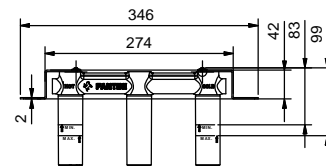

**R010A**

**Built-in piece**

44 00 R010A

**R108W**

**3-hole bidet mixer**

- spout projection 13 cm
- flow restrictor 5 l/min at 3 bar
- handles
- 90° ceramic cartridge
- articulated aerator
- flexible supply lines
- WITHOUT WASTE