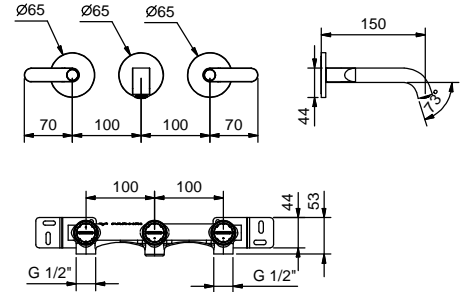

lead  free

**Wall-mount washbasin mixer**

- spout projection 15 cm
- handles
- flow restrictor 5 l/min at 3 bar
- 90° ceramic cartridge
- 1/2" inlets
- WITHOUT WASTE

**R110B**

**External piece**

Chrome	53 02 R110B
Matt Black	53 13 R110B
Polished Nickel PVD	53 95 R110B
Matt Gun Metal PVD	53 P5 R110B
Matt British Gold PVD	53 P6 R110B
Matt Copper PVD	53 P9 R110B
Pure Brass PVD	53 Q7 R110B
Raw Metal PVD	53 Q8 R110B