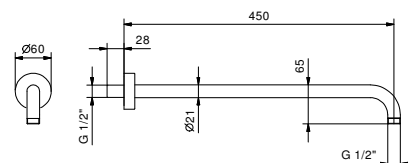

**OPTIONAL: Built-in part for plasterboard**

**W046** 91 00 W046

8028

**Shower arm**

- 45 cm long
- round backplate
- wall-mount
- 1/2" inlet

Chrome	86 02 8028
Matt Black	86 13 8028
Polished Nickel PVD	86 95 8028
Matt Gun Metal PVD	86 P5 8028
Matt British Gold PVD	86 P6 8028
Matt Copper PVD	86 P9 8028
Pure Brass PVD	86 Q7 8028
Raw Metal PVD	86 Q8 8028