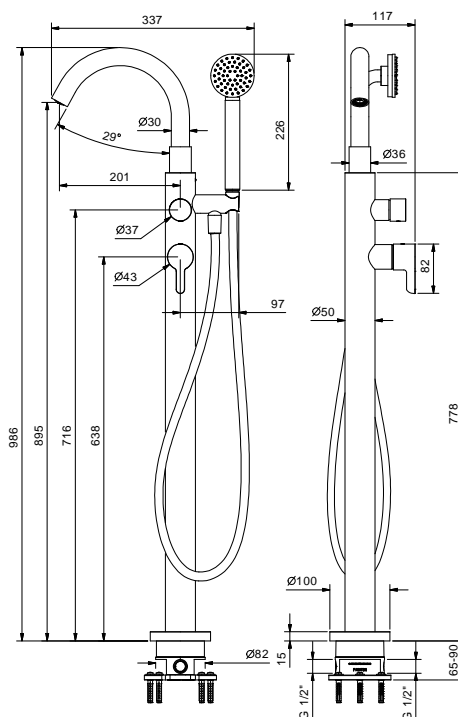

External piece

Chrome	53 02 R080B
Matt Black	53 13 R080B
Polished Nickel PVD	53 95 R080B
Matt Gun Metal PVD	53 P5 R080B
Matt British Gold PVD	53 P6 R080B
Matt Copper PVD	53 P9 R080B
Pure Brass PVD	53 Q7 R080B
Raw Metal PVD	53 Q8 R080B