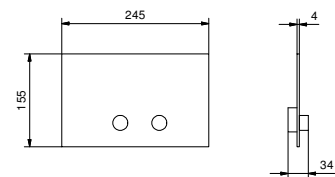

Flush actuator plate TECE

- base material: stainless steel
- projecting push-button controls
- with round controls
- minimum depth: see installation instructions
- without visible fixing system

N.B. complete finishing list in the section miscellaneous articles at the end of the pricelist

N.B. compatible ONLY WITH Tecebox Octa II