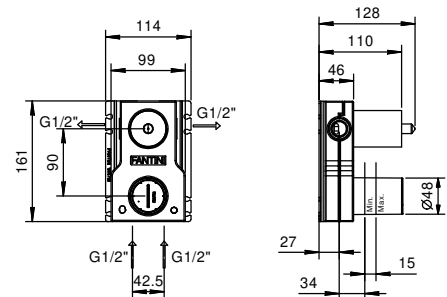

M585A

Built-in piece

44 00 M585A