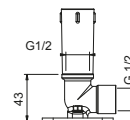

OPTIONAL: Built-in part for plasterboard

W046 91 00 W046