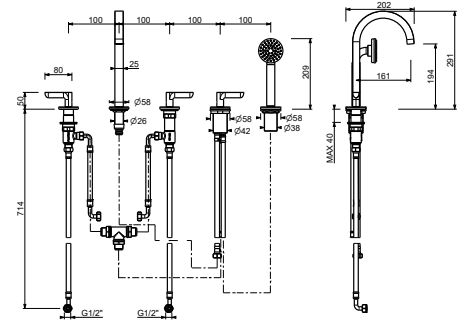

## R165

**Deck-mount bathtub mixer**

- spout projection 16 cm
- ICONA handshower
- handles
- 5-hole
- **2-way** diverter with turning knob
- 150 cm flexible
- 90° ceramic cartridge
- 1/2" inlets
- flexible supply lines