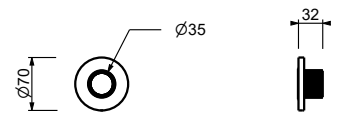

H792B

External piece

Chrome	87 02 H792B
Polished Nickel PVD	87 95 H792B
Matt Gun Metal PVD	87 P5 H792B
Matt British Gold PVD	87 P6 H792B
Matt Copper PVD	87 P9 H792B
Pure Brass PVD	87 Q7 H792B
Raw Metal PVD	87 Q8 H792B