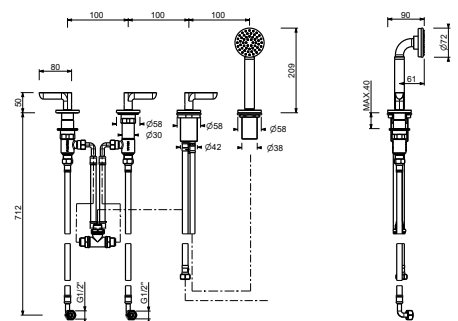

Chrome	53 02 R167
Matt Black	53 13 R167
Polished Nickel PVD	53 95 R167
Matt Gun Metal PVD	53 P5 R167
Matt British Gold PVD	53 P6 R167
Matt Copper PVD	53 P9 R167
Pure Brass PVD	53 Q7 R167
Raw Metal PVD	53 Q8 R167