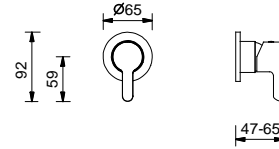

Built-in shower mixer

- handle
- no. 1 1/2" outlet
- 1/2" inlets
- soundproof

R063B

External piece

Chrome	53 02 R063B
Matt Black	53 13 R063B
Polished Nickel PVD	53 95 R063B
Matt Gun Metal PVD	53 P5 R063B
Matt British Gold PVD	53 P6 R063B
Matt Copper PVD	53 P9 R063B
Pure Brass PVD	53 Q7 R063B
Raw Metal PVD	53 Q8 R063B