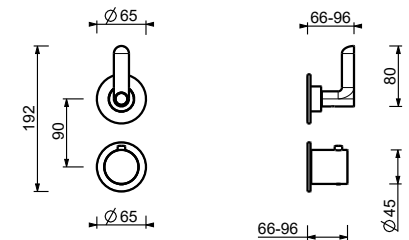

R623B

External piece

Chrome	53 02 R623B
Matt Black	53 13 R623B
Polished Nickel PVD	53 95 R623B
Matt Gun Metal PVD	53 P5 R623B
Matt British Gold PVD	53 P6 R623B
Matt Copper PVD	53 P9 R623B
Pure Brass PVD	53 Q7 R623B
Raw Metal PVD	53 Q8 R623B