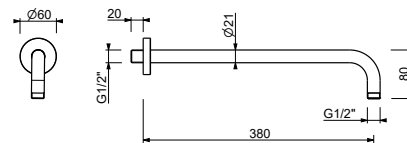

**OPTIONAL: Built-in part for plasterboard**

**W046** 91 00 W046

8124

**Shower arm**

- 40 cm long
- round backplate
- wall-mount
- 1/2" inlet

Chrome	86 02 8124
Matt Black	86 13 8124
Polished Nickel PVD	86 95 8124
Matt Gun Metal PVD	86 P5 8124
Matt British Gold PVD	86 P6 8124
Matt Copper PVD	86 P9 8124
Pure Brass PVD	86 Q7 8124
Raw Metal PVD	86 Q8 8124