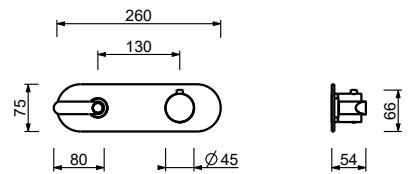

External piece

Chrome	53 02 R873B
Matt Black	53 13 R873B
Polished Nickel PVD	53 95 R873B
Matt Gun Metal PVD	53 P5 R873B
Matt British Gold PVD	53 P6 R873B
Matt Copper PVD	53 P9 R873B
Pure Brass PVD	53 Q7 R873B
Raw Metal PVD	53 Q8 R873B