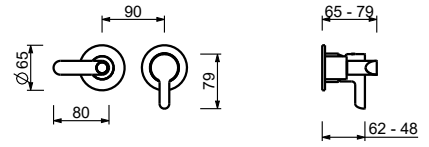

**M687A**

**Built-in piece**

44 00 M687A

**R429**

**Showerrail with external mixer**

- handles
- **2-way** shut-off diverter with turning knob
- 150 cm PVC flexible
- handshower
- shower head Ø 25 cm
- 1/2" inlets
- adjustable slider