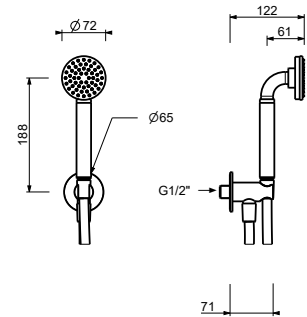

**OPTIONAL: Built-in part for plasterboard**

**W046** 91 00 W046

9237

Shower arm

- 45 cm long
- round backplate
- ceiling-mount
- 1/2" inlet

Chrome	86 02 9237
Matt Black	86 13 9237
Polished Nickel PVD	86 95 9237
Matt Gun Metal PVD	86 P5 9237
Matt British Gold PVD	86 P6 9237
Matt Copper PVD	86 P9 9237
Pure Brass PVD	86 Q7 9237
Raw Metal PVD	86 Q8 9237

**OPTIONAL: Built-in part for plasterboard**

**W046** 91 00 W046

**R043**

**Shower set**

- Round escutcheon  $\varnothing$  65 mm thickness 4
- ICONA handshower
- water plug with showerholder
- 150 cm PVC flexible
- 1/2" inlet

**R044**

**Shower set**

- Round escutcheon  $\varnothing$  70 mm thickness 7.5
- ICONA handshower
- water plug with showerholder
- 150 cm PVC flexible
- 1/2" inlet

Chrome	53 02 R044
Polished Nickel PVD	53 95 R044
Matt Gun Metal PVD	53 P5 R044
Matt British Gold PVD	53 P6 R044
Matt Copper PVD	53 P9 R044
Pure Brass PVD	53 Q7 R044
Raw Metal PVD	53 Q8 R044