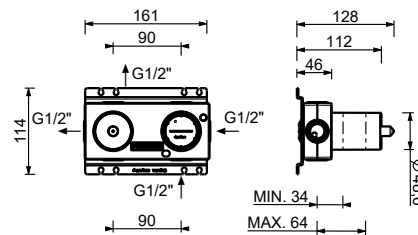

M623A

Built-in piece

44 00 M623A