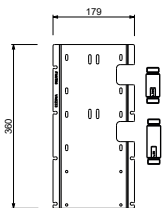

W275

OPTIONAL - Easy Fix System

1. plate and connections:
2. for an easy both horizontal and vertical installation of the thermostatic mixers:
   - to install art- H500A / D491A - **1 outlet**
   - to install art- H500A / D491A - **2 outlets**