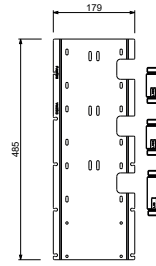

W276

OPTIONAL - Easy Fix System

1. plate and connections:
2. for an easy both horizontal and vertical installation of the thermostatic mixers:
   - to install art- H500A / D491A - **3 outlets**