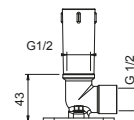

9236

Shower arm

- 25 cm long
- round backplate
- ceiling-mount
- 1/2" inlet

Chrome	86 02 9236
Matt Black	86 13 9236
Polished Nickel PVD	86 95 9236
Matt Gun Metal PVD	86 P5 9236
Matt British Gold PVD	86 P6 9236
Matt Copper PVD	86 P9 9236
Pure Brass PVD	86 Q7 9236
Raw Metal PVD	86 Q8 9236

OPTIONAL: Built-in part for plasterboard

W046 91 00 W046