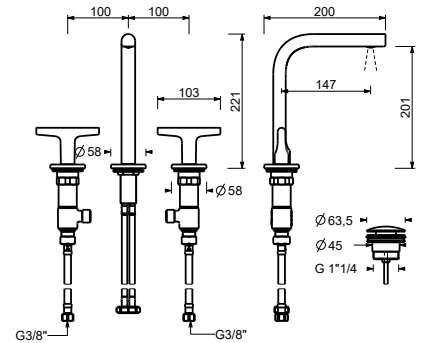

J007
lead $\emptyset$ free

1. **3-hole washbasin mixer**
2. spout projection 15 cm
   - handles
   - flow restrictor 5 l/min at 3 bar
   - 90° ceramic cartridge
   - flexible supply lines
   - WITH pop-up WASTE

Matt Gun Metal PVD 67 P5 J007
Matt British Gold PVD 67 P6 J007
Deep Black PVD 67 S1 J007