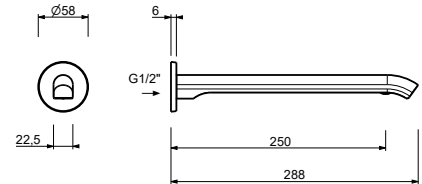

- spout projection 20 cm
- round backplate
- 1/2" inlet

Matt Gun Metal PVD 67 P5 Q809  
 Matt British Gold PVD 67 P6 Q809  
 Deep Black PVD 67 S1 Q809

**Z663**

**Wall-mount bathtub spout**

- spout projection 25 cm
- round backplate
- 1/2" inlet