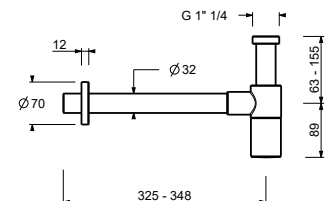

Bottle trap

- 1" 1/4
- for washbasin

N.B. complete finishing list in the section miscellaneous articles at the end of the pricelist