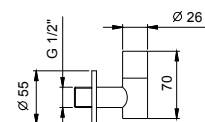

Matt Gun Metal PVD	91 P5 8364
Matt British Gold PVD	91 P6 8364
Deep Black PVD	91 S1 8364