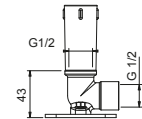

OPTIONAL: Built-in part for plasterboard

W046 91 00 W046