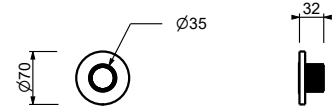

Stop valve

- ON/OFF button with flow rate adjustment **AUX**

Screen-printing

- soundproof
- for horizontal and vertical installation
- 1/2" inlets

H792B

External piece

Matt Gun Metal PVD	87 P5 H792B
Matt British Gold PVD	87 P6 H792B
Deep Black PVD	87 S1 H792B