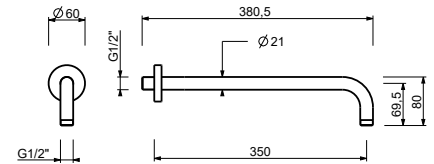

OPTIONAL: Built-in part for plasterboard

W046 91 00 W046

8124

Shower arm

- 40 cm long
- round backplate
- wall-mount
- 1/2" inlet

Matt Gun Metal PVD	86 P5 8124
Matt British Gold PVD	86 P6 8124
Deep Black PVD	86 S1 8124