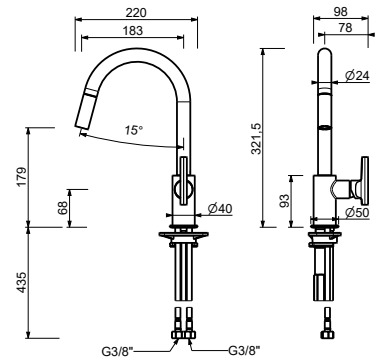

Matt Gun Metal PVD 67 P5 J352F
Matt British Gold PVD 67 P6 J352F
Deep Black PVD 67 S1 J352F

J355F
lead $\emptyset$ free

Single-hole sink mixer

- spout projection 19,5 cm
- handle
- turning spout
- flow restrictor 8 l/min at 3 bar
- flexible supply lines
- WITHOUT WASTE