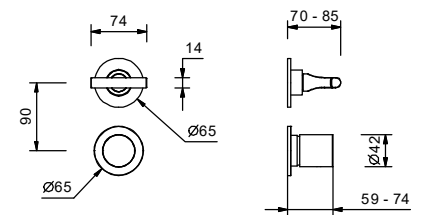

J087B

External piece

Matt Gun Metal PVD	67 P5 J087B
Matt British Gold PVD	67 P6 J087B
Deep Black PVD	67 S1 J087B