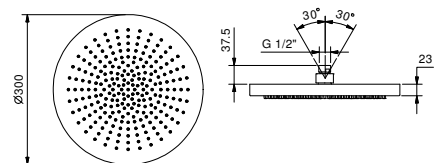

Rain showerhead

- ACQUAFIT
- **Water functions:**
- 1st function: 240 anti - limestone nozzles
- Ø 30 cm
- base material: stainless steel
- check valve
- flow restrictor 14 l/min at 3 bar
- anti-lime scale system
- 1/2" inlet

NOTE: conditions necessary for the correct functioning: Min. Flow Rate: 12 l/min