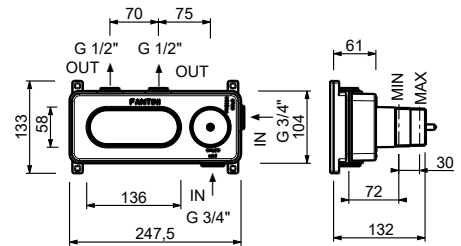

Built-in piece

44 00 H572A