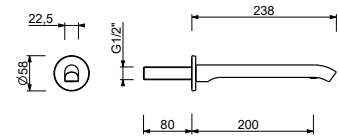

Z082

lead $\emptyset$ free

Wall-mount washbasin spout

- spout projection 20 cm
- flow restrictor 5 l/min at 3 bar
- 1/2" inlet

Matt Gun Metal PVD   67 P5 Z082
Matt British Gold PVD   67 P6 Z082
Deep Black PVD   67 S1 Z082

Z662

lead $\emptyset$ free