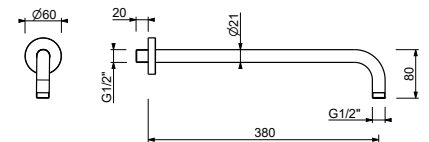

OPTIONAL: Built-in part for plasterboard

W046 91 00 W046