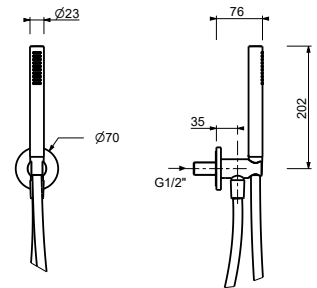

Matt Gun Metal PVD	86 P5 9237
Matt British Gold PVD	86 P6 9237
Deep Black PVD	86 S1 9237

**OPTIONAL: Built-in part for plasterboard**

<b>W046</b>	91 00 W046
-------------	------------

8158

**Shower set**

- Round escutcheon Ø 70 mm thickness 7.5
- FIT handshower
- water plug with showerholder
- 150 cm PVC flexible
- 1/2" inlet

Matt Gun Metal PVD	86 P5 8158
Matt British Gold PVD	86 P6 8158
Deep Black PVD	86 S1 8158

8093

**Shower set**

- Round escutcheon Ø 65 mm thickness 4
- FIT handshower
- water plug with showerholder
- 150 cm PVC flexible
- 1/2" inlet