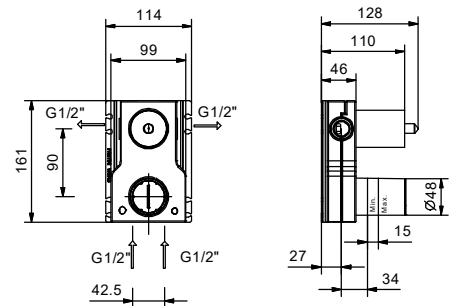

Built-in piece

44 00 M585A