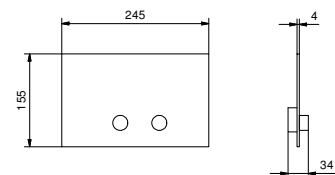

Matt Gun Metal PVD	91 P5 W216
Matt British Gold PVD	91 P6 W216
Deep Black PVD	91 S1 W216

W001