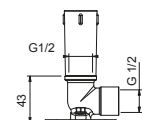

OPTIONAL: Built-in part for plasterboard

W046 91 00 W046