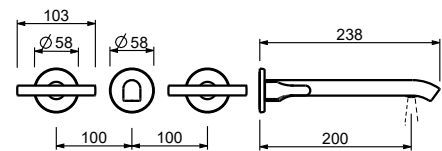

J013B

External piece

Matt Gun Metal PVD 67 P5 J013B
Matt British Gold PVD 67 P6 J013B
Deep Black PVD 67 S1 J013B