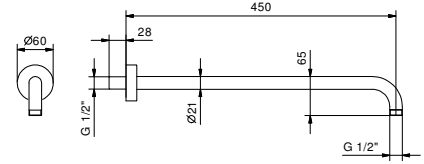

8028

Shower arm

- 45 cm long
- round backplate
- wall-mount
- 1/2" inlet

Matt Gun Metal PVD	86 P5 8028
Matt British Gold PVD	86 P6 8028
Deep Black PVD	86 S1 8028

OPTIONAL: Built-in part for plasterboard

W046 91 00 W046

8121

Shower arm

- 10 cm long
- round backplate
- ceiling-mount
- 1/2" inlet

Matt Gun Metal PVD	86 P5 8121
Matt British Gold PVD	86 P6 8121
Deep Black PVD	86 S1 8121

OPTIONAL: Built-in part for plasterboard

W046 91 00 W046

9236

Shower arm

- 25 cm long
- round backplate
- ceiling-mount
- 1/2" inlet

Matt Gun Metal PVD	86 P5 9236
Matt British Gold PVD	86 P6 9236
Deep Black PVD	86 S1 9236