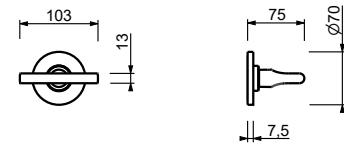

J290B

External piece

Matt Gun Metal PVD	67 P5 J290B
Matt British Gold PVD	67 P6 J290B
Deep Black PVD	67 S1 J290B