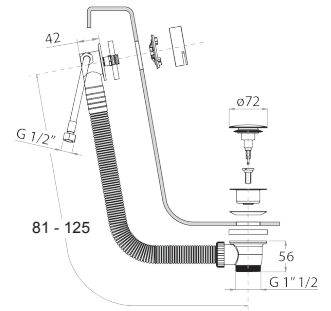

**W286**

**Mounting plate for deck-mount bathtub mixer**

- mounting plate
- without cover plate

N.B. To be completed with coverings allowing access for inspection

91 00 W286

**Fratelli Fantini Spa**

Pella (Novara), Italy - t. +39 0322 918411