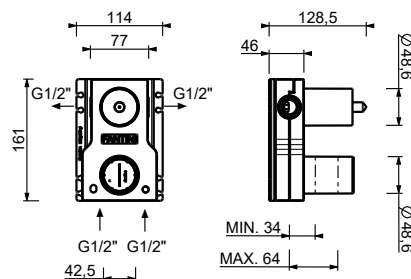

Built-in piece

44 00 M523A