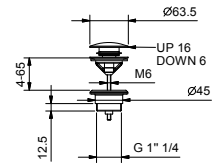

8434

Waste

- 1" 1/4
- pushing plug
- for washbasin without overflow
- for washbasin with overflow
- universal

N.B. complete finishing list in the section miscellaneous articles at the end of the pricelist

Matt Gun Metal PVD	91 P5 8434
Matt British Gold PVD	91 P6 8434
Deep Black PVD	91 S1 8434

8435

Waste

- 1" 1/4
- for washbasin without overflow
- for washbasin with overflow
- unrestricted outlet
- universal

N.B. complete finishing list in the section miscellaneous articles at the end of the pricelist