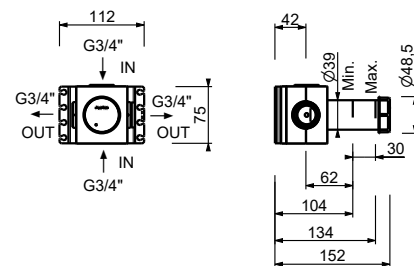

D491A

Built-in piece

19 00 D491A