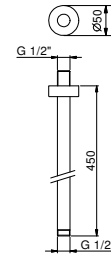

9237

Shower arm

- 45 cm long
- round backplate
- ceiling-mount
- 1/2" inlet

Matt Gun Metal PVD	86 P5 9237
Matt British Gold PVD	86 P6 9237
Deep Black PVD	86 S1 9237

OPTIONAL: Built-in part for plasterboard

W046	91 00 W046