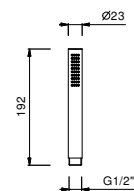

8783

Handshower

- FIT
- base material: brass
- flow restrictor 9 l/min
- anti-lime scale system
- check valve

Matt Gun Metal PVD
Matt British Gold PVD
Deep Black PVD

90 P5 8783
90 P6 8783
90 S1 8783