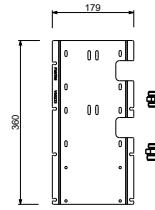

**D491A**

**Built-in piece**

19 00 D491A

**W269**

**OPTIONAL - Easy Fix System**

- plate and connections:
- for an easy both horizontal and vertical installation of the thermostatic mixers:
  - to install art- H500A / H590A - **1 outlet**
  - to install art- H500A / H590A - **2 outlets**