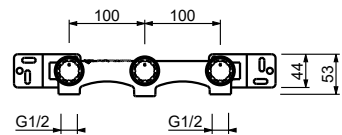

J013B

External piece

Matt Gun Metal PVD 67 P5 J013B
Matt British Gold PVD 67 P6 J013B
Deep Black PVD 67 S1 J013B