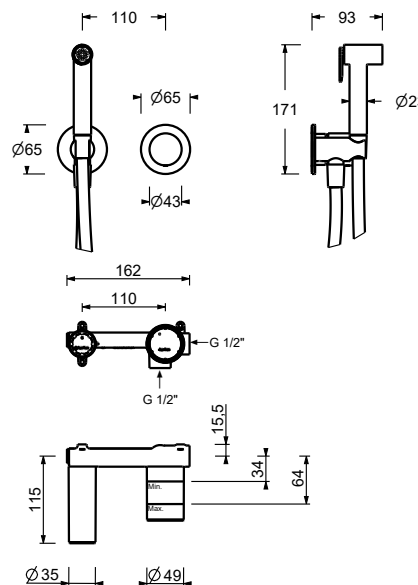

J308WF

Single-hole bidet mixer

- spout projection 14,5 cm
- handle
- flow restrictor 5 l/min at 3 bar
- articulated aerator
- flexible supply lines
- WITHOUT WASTE

Matt Gun Metal PVD 67 P5 J308WF
Matt British Gold PVD 67 P6 J308WF
Deep Black PVD 67 S1 J308WF

Hydrospray

- for personal care
- Shower mixer included
- water plug with showerholder
- with rosaces
- 120 cm brass flexible hose
- 1/2" inlet

N.B. complete finishing list in the section miscellaneous articles at the end of the pricelist

External piece

Matt Gun Metal PVD 67 P5 J057B
Matt British Gold PVD 67 P6 J057B
Deep Black PVD 67 S1 J057B

J057B

Built-in piece

44 00 M111A

M111A

W291

Hydrobrush

- for WC cleaning
- base material: brass
- round backplate
- 120 cm brass flexible hose

N.B. complete finishing list in the section miscellaneous articles at the end of the pricelist

Matt Gun Metal PVD 91 P5 W291
Matt British Gold PVD 91 P6 W291
Deep Black PVD 91 S1 W291