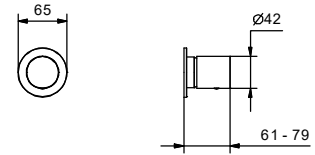

Built-in shower mixer

- handle
- no. 1 1/2" outlet
- 1/2" inlets
- soundproof

J063B

External piece

Matt Gun Metal PVD	67 P5 J063B
Matt British Gold PVD	67 P6 J063B
Deep Black PVD	67 S1 J063B