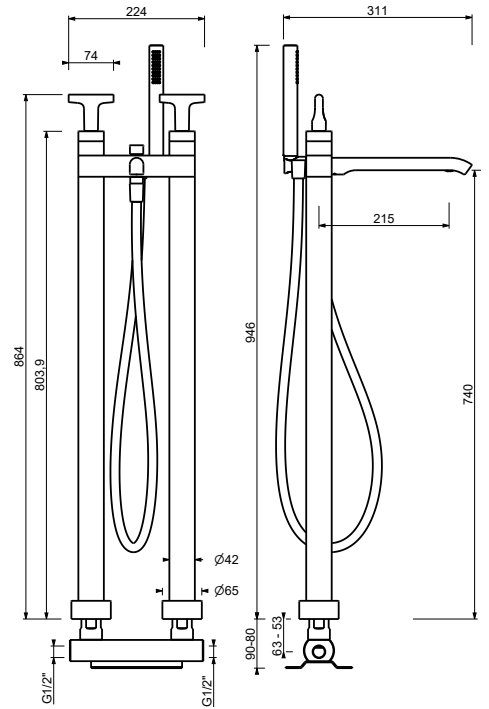

Floor-mount bathtub mixer

- spout projection 21,5 cm
- handles
- **2-way** diverter with pushing button
- FIT handshower
- handshower holder
- 150 cm PVC flexible
- 90° ceramic cartridge
- 1/2" inlets
- on foot

J080B

External piece

Matt Gun Metal PVD	67 P5 J080B
Matt British Gold PVD	67 P6 J080B
Deep Black PVD	67 S1 J080B

1680A

Built-in piece

19 00 1680A