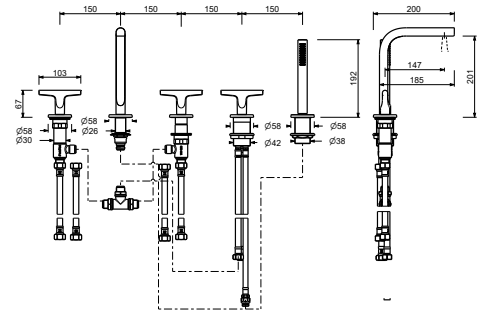

**Q809**

**Bec pour mitigeur bain-douche mural**

*\_interasse bocca 25 cm*

**Z663**

**Built-in bathtub mixer**

- spout projection 20 cm
- handles
- **2-way** diverter with turning knob
- FIT handshower
- water plug with showerholder
- 150 cm PVC flexible
- 90° ceramic cartridge
- 1/2" inlets

- spout projection 15 cm
- handles
- 5-hole
- **2-way** diverter with turning knob
- FIT handshower
- 150 cm flexible
- 90° ceramic cartridge
- 1/2" inlets
- flexible supply lines

Matt Gun Metal PVD	67 P5 J065
Matt British Gold PVD	67 P6 J065
Deep Black PVD	67 S1 J065