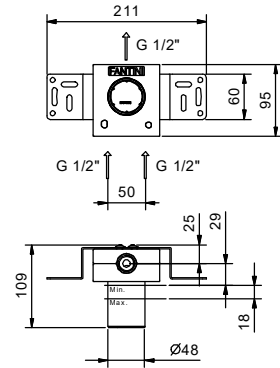

Built-in piece

44 00 M063A