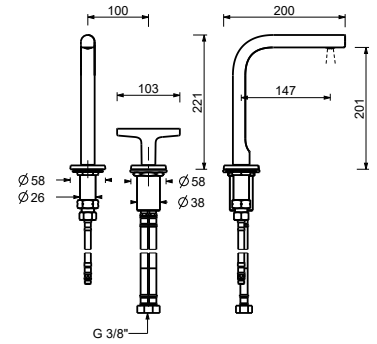

**2-hole washbasin mixer**

- spout projection 15 cm
- handle
- flow restrictor 5 l/min at 3 bar
- flexible supply lines
- WITHOUT WASTE

Matt Gun Metal PVD  
 Matt British Gold PVD  
 Deep Black PVD

67 P5 J107W  
 67 P6 J107W  
 67 S1 J107W