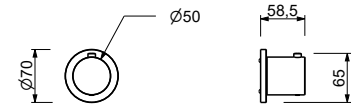

External piece

Matt Gun Metal PVD	87 P5 H700B
Matt British Gold PVD	87 P6 H700B
Deep Black PVD	87 S1 H700B