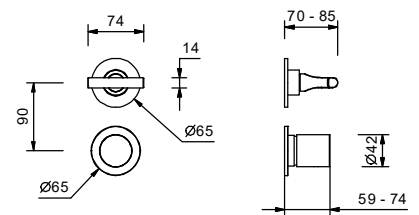

External piece

Matt Gun Metal PVD	67 P5 J085B
Matt British Gold PVD	67 P6 J085B
Deep Black PVD	67 S1 J085B