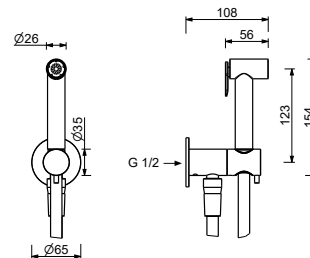

M111A

W291

Hydrobrush

- for WC cleaning
- base material: brass
- round backplate
- 120 cm brass flexible hose

N.B. complete finishing list in the section miscellaneous articles at the end of the pricelist

Matt Gun Metal PVD 91 P5 W291
Matt British Gold PVD 91 P6 W291
Deep Black PVD 91 S1 W291