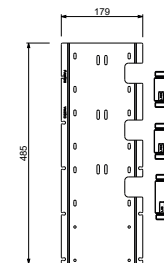

**EXAMPLE OF COMBINATION - 1 OUTLET**

**EXAMPLE OF COMBINATION - 2 OUTLETS**

91 00 W275

**W276**

**OPTIONAL - Easy Fix System**

- plate and connections:
- for an easy both horizontal and vertical installation of the thermostatic mixers:
  - to install art- H500A / D491A - **3 outlets**