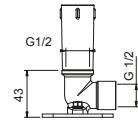

9237

Shower arm

- 45 cm long
- round backplate
- ceiling-mount
- 1/2" inlet

Matt Gun Metal PVD	86 P5 9237
Matt British Gold PVD	86 P6 9237
Deep Black PVD	86 S1 9237

OPTIONAL: Built-in part for plasterboard

W046	91 00 W046