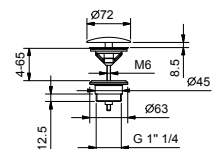

Matt Gun Metal PVD	91 P5 8435
Matt British Gold PVD	91 P6 8435
Deep Black PVD	91 S1 8435

9234