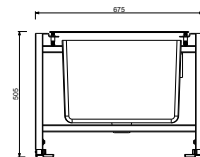

W286

Mounting plate for deck-mount bathtub mixer

- mounting plate
- without cover plate

N.B. To be completed with coverings allowing access for inspection