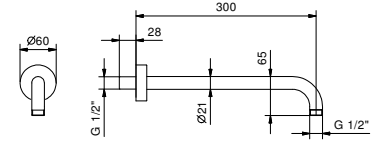

8027

Shower arm

- 30 cm long
- round backplate
- wall-mount
- 1/2" inlet

Matt Gun Metal PVD	86 P5 8027
Matt British Gold PVD	86 P6 8027
Deep Black PVD	86 S1 8027

OPTIONAL: Built-in part for plasterboard

W046 91 00 W046

8137

Shower arm

- 35 cm long
- round backplate
- wall-mount
- 1/2" inlet

Matt Gun Metal PVD	86 P5 8137
Matt British Gold PVD	86 P6 8137
Deep Black PVD	86 S1 8137