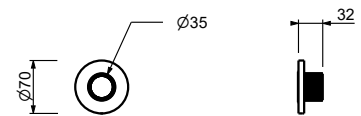

H791B

External piece

Matt Gun Metal PVD	87 P5 H791B
Matt British Gold PVD	87 P6 H791B
Deep Black PVD	87 S1 H791B