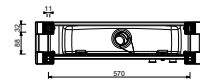

**W286**

**Mounting plate for deck-mount bathtub mixer**

- mounting plate
- without cover plate

N.B. To be completed with coverings allowing access for inspection

91 00 W286

**Fratelli Fantini Spa**

Pella (Novara), Italy - t. +39 0322 918411