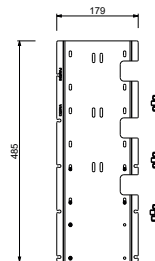

**EXAMPLE OF COMBINATION - 1 OUTLET**

**EXAMPLE OF COMBINATION - 2 OUTLETS**

91 00 W269

**W270**

**OPTIONAL - Easy Fix System**

- plate and connections:
- for an easy both horizontal and vertical installation of the thermostatic mixers:
  - to install art- H500A / H590A - **3 outlets**