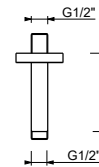

Shower arm

- 10 cm long
- round backplate
- ceiling-mount
- 1/2" inlet

Matt Gun Metal PVD	86 P5 8121
Matt British Gold PVD	86 P6 8121
Deep Black PVD	86 S1 8121