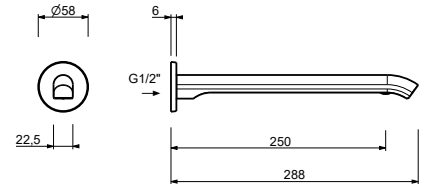

Wall-mount washbasin spout

- spout projection 25 cm
- flow restrictor 5 l/min at 3 bar
- 1/2" inlet

Matt Gun Metal PVD   67 P5 Z662
Matt British Gold PVD   67 P6 Z662
Deep Black PVD   67 S1 Z662