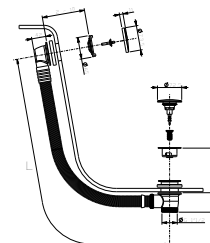

Matt Gun Metal PVD	91 P5 W001
Matt British Gold PVD	91 P6 W001
Deep Black PVD	91 S1 W001