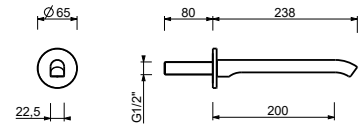

Q809

Wall-mount bathtub spout

- spout projection 20 cm
- round backplate
- 1/2" inlet

Matt Gun Metal PVD 67 P5 Q809
Matt British Gold PVD 67 P6 Q809
Deep Black PVD 67 S1 Q809