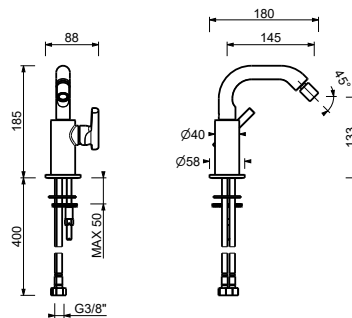

J308WF

Single-hole bidet mixer

- spout projection 14,5 cm
- handle
- flow restrictor 5 l/min at 3 bar
- articulated aerator
- flexible supply lines
- WITHOUT WASTE

Matt Gun Metal PVD 67 P5 J308WF
Matt British Gold PVD 67 P6 J308WF
Deep Black PVD 67 S1 J308WF