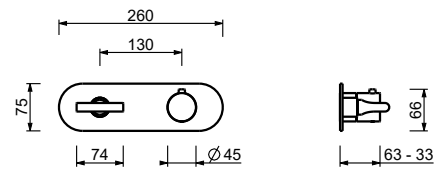

External piece

Matt Gun Metal PVD	67 P5 J272B
Matt British Gold PVD	67 P6 J272B
Deep Black PVD	67 S1 J272B