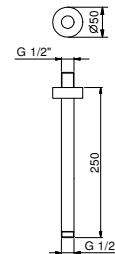

Shower arm

- 25 cm long
- round backplate
- ceiling-mount
- 1/2" inlet

Matt Gun Metal PVD	86 P5 9236
Matt British Gold PVD	86 P6 9236
Deep Black PVD	86 S1 9236