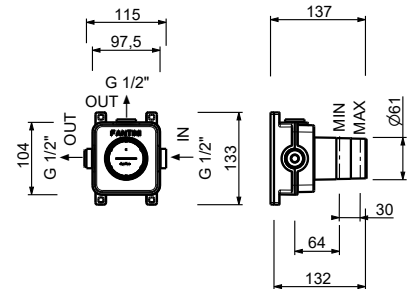

Stop valve

- ON/OFF button with flow rate adjustment **Screen-printing on showerhead**
- soundproof
- for horizontal and vertical installation
- 1/2" inlets

H790B

External piece

Matt Gun Metal PVD	87 P5 H790B
Matt British Gold PVD	87 P6 H790B
Deep Black PVD	87 S1 H790B

H590A

Built-in piece

44 00 H590A