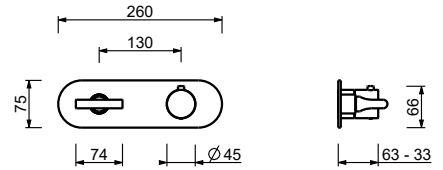

3/4" built-in thermostatic shower mixer

- handles
- **3-way** shut-off diverter with turning knob
- for horizontal installation only
- 3/4" inlets

J273B

External piece

Matt Gun Metal PVD	67 P5 J273B
Matt British Gold PVD	67 P6 J273B
Deep Black PVD	67 S1 J273B