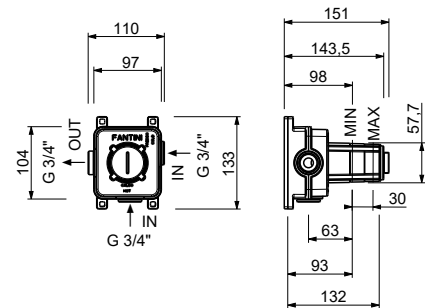

**Built-in piece**

44 00 H500A

**Stop valve**

- ON/OFF button with flow rate adjustment **Screen-printing on showerhead**
- soundproof
- for horizontal and vertical installation
- 1/2" inlets

**H790B**

**External piece**