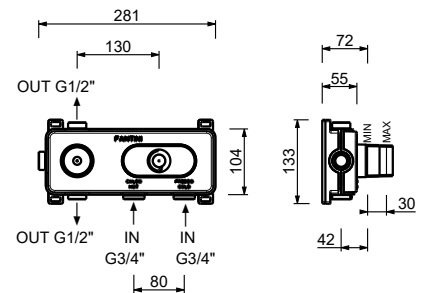

Built-in piece

19 00 D372A