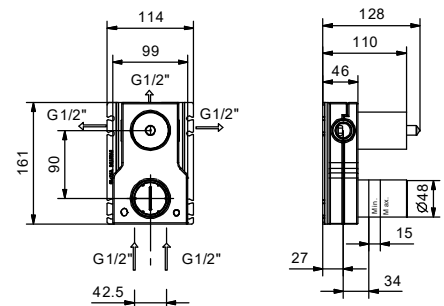

M587A

Built-in piece

44 00 M587A