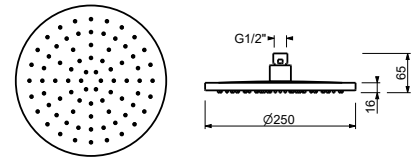

Rain showerhead

- Ø 25 cm
- base material: brass
- flow restrictor 9 l/min at 3 bar
- anti-lime scale system
- 1/2" inlet
- check valve

NOTE: conditions necessary for the correct functioning: Min. Flow Rate: 10 l/min