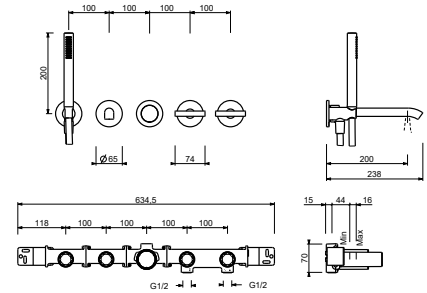

Built-in bathtub mixer

- spout projection 20 cm
- handles
- **2-way** diverter with turning knob
- FIT handshower
- water plug with showerholder
- 150 cm PVC flexible
- 90° ceramic cartridge
- 1/2" inlets

J019B

R019A

External piece

Matt Gun Metal PVD	67 P5 J019B
Matt British Gold PVD	67 P6 J019B
Deep Black PVD	67 S1 J019B

Built-in piece

44 00 R019A