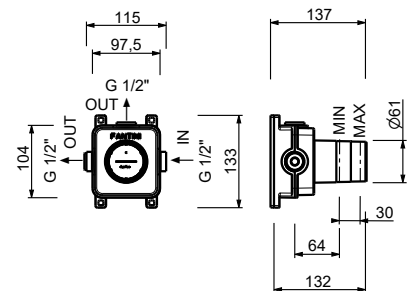

H590A

Built-in piece

44 00 H590A