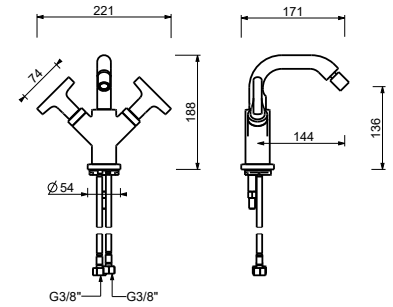

**Z662**

lead $\emptyset$ free

**Wall-mount washbasin spout**

- spout projection 25 cm
- flow restrictor 5 l/min at 3 bar
- 1/2" inlet

Matt Gun Metal PVD            67 P5 Z662  
 Matt British Gold PVD        67 P6 Z662  
 Deep Black PVD                67 S1 Z662

**J062WF**

**Single-hole bidet mixer**

- spout projection 14,5 cm
- handles
- flow restrictor 5 l/min at 3 bar
- 90° ceramic cartridge
- articulated aerator
- flexible supply lines
- WITHOUT WASTE

Matt Gun Metal PVD  
 Matt British Gold PVD  
 Deep Black PVD