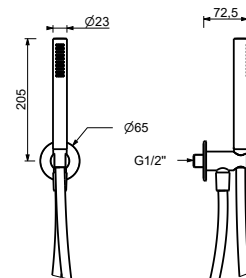

Shower set

- Round escutcheon Ø 65 mm thickness 4
- FIT handshower
- water plug with showerholder
- 150 cm PVC flexible
- 1/2" inlet

Matt Gun Metal PVD	86 P5 8093
Matt British Gold PVD	86 P6 8093
Deep Black PVD	86 S1 8093