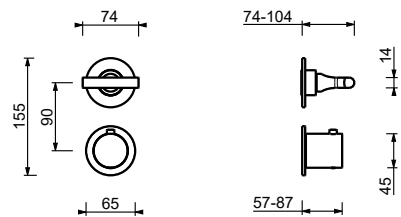

1/2" built-in thermostatic shower mixer

- handles
- with rosaces
- **2-way** diverter with turning knob
- 1/2" inlets
- soundproof
- for vertical installation only

J023B

External piece

Matt Gun Metal PVD	67 P5 J023B
Matt British Gold PVD	67 P6 J023B
Deep Black PVD	67 S1 J023B