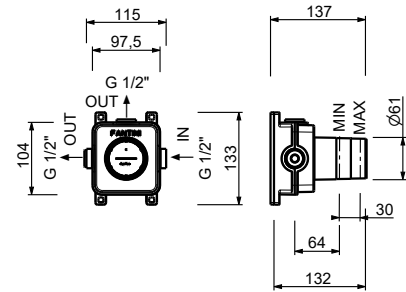

Stop valve

- ON/OFF button with flow rate adjustment **AUX**

Screen-printing

- soundproof
- for horizontal and vertical installation
- 1/2" inlets

H792B

External piece

Matt Gun Metal PVD	87 P5 H792B
Matt British Gold PVD	87 P6 H792B
Deep Black PVD	87 S1 H792B

H590A

Built-in piece

44 00 H590A