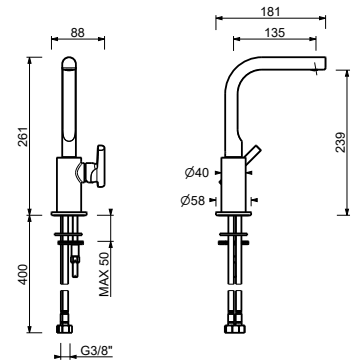

Matt Gun Metal PVD
Matt British Gold PVD
Deep Black PVD

67 P5 J304WF
67 P6 J304WF
67 S1 J304WF