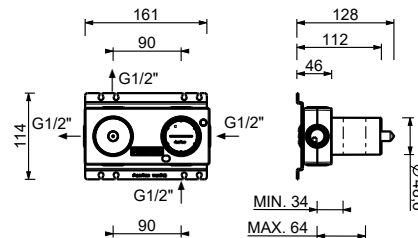

Built-in piece

44 00 M623A