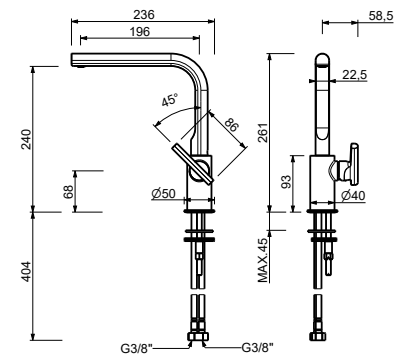

Matt Gun Metal PVD 67 P5 J355F
Matt British Gold PVD 67 P6 J355F
Deep Black PVD 67 S1 J355F