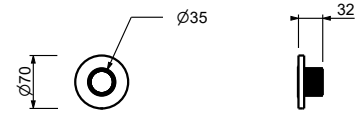

Stop valve

- ON/OFF button with flow rate adjustment **Screen-printing on showerhead**
- soundproof
- for horizontal and vertical installation
- 1/2" inlets

H790B

External piece

Matt Gun Metal PVD	87 P5 H790B
Matt British Gold PVD	87 P6 H790B
Deep Black PVD	87 S1 H790B