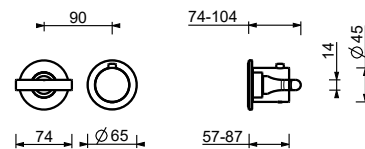

External piece

Matt Gun Metal PVD	67 P5 J023B
Matt British Gold PVD	67 P6 J023B
Deep Black PVD	67 S1 J023B