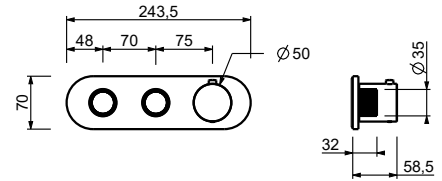

3/4" built-in thermostatic shower mixer

- handle
- ON/OFF buttons with flow rate adjustment
- soundproof
- for horizontal installation only
- 3/4" inlets
- nos. 2 1/2" outlets

H772B

External piece

Matt Gun Metal PVD	87 P5 H772B
Matt British Gold PVD	87 P6 H772B
Deep Black PVD	87 S1 H772B