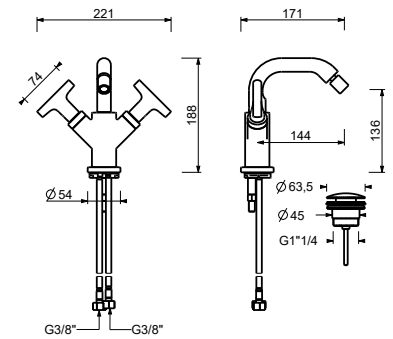

**J062WF**

**Single-hole bidet mixer**

- spout projection 14,5 cm
- handles
- flow restrictor 5 l/min at 3 bar
- 90° ceramic cartridge
- articulated aerator
- flexible supply lines
- WITHOUT WASTE

Matt Gun Metal PVD  
 Matt British Gold PVD  
 Deep Black PVD

67 P5 J062WF  
 67 P6 J062WF  
 67 S1 J062WF

**J062F**

**Single-hole bidet mixer**

- spout projection 14,5 cm
- handles
- flow restrictor 5 l/min at 3 bar
- 90° ceramic cartridge
- articulated aerator
- flexible supply lines
- WITH pop-up WASTE