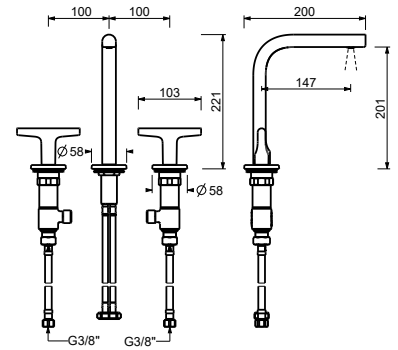

J007W
lead $\emptyset$ free

1. **3-hole washbasin mixer**
2. spout projection 15 cm
   - handles
   - flow restrictor 5 l/min at 3 bar
   - 90° ceramic cartridge
   - flexible supply lines
   - WITHOUT WASTE

Matt Gun Metal PVD 67 P5 J007W
Matt British Gold PVD 67 P6 J007W
Deep Black PVD 67 S1 J007W