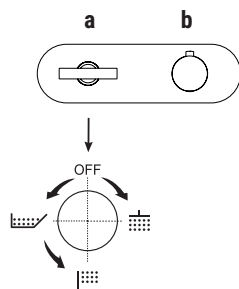

The built-in 3/4" thermostatic shower mixer is available:

- art. **J272B+D372A** - 2 outlets

- art. **J273B+D373A** - 3 outlets

EXAMPLE:

art. J273B+D373A

a) shut-off rotating diverter - By rotating the diverter knob from centre to right clockwise, one opens the first outlet, shuts off at the centre and rotating left opens the second and third outlets in a sequence.

b) temperature control.

Base material: BRASS

Finishing:

P5 Matt Gun Metal PVD

P6 Matt British Gold PVD

S1 Deep Black PVD

* For spare parts, accessories, miscellaneous items and extensions please refer to specific pricelist sections