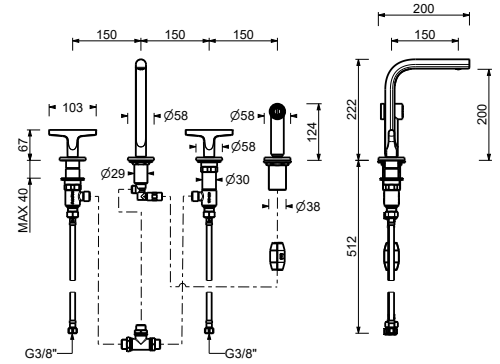

J051
lead $\emptyset$ free

Sink mixer

- spout projection 15 cm
- handles
- turning spout
- detached one jet pull-out handshower with on/off push button
- 4-hole
- flow restrictor 8 l/min at 3 bar
- 90° ceramic cartridge
- flexible supply lines
- WITHOUT WASTE

Matt Gun Metal PVD 67 P5 J051
Matt British Gold PVD 67 P6 J051
Deep Black PVD 67 S1 J051

KITCHEN : traditional cartridge

J352F
lead $\emptyset$ free

Single-hole sink mixer

- spout projection 18,5 cm
- handle
- turning spout
- one jet pull-out handshower
- flow restrictor 8 l/min at 3 bar
- flexible supply lines
- WITHOUT WASTE