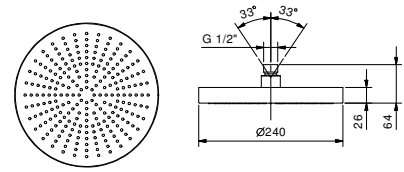

8083

Rain showerhead

- Ø 24 cm
- base material: stainless steel
- flow restrictor 12 l/min at 3 bar
- anti-lime scale system
- 1/2" inlet
- check valve

NOTE: conditions necessary for the correct functioning: Min. Flow Rate: 10 l/min