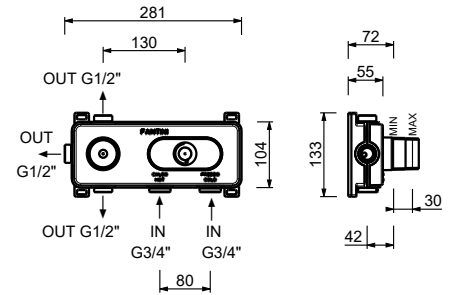

Built-in piece

19 00 D373A