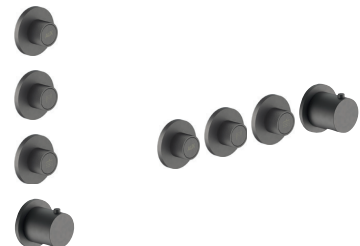

EXAMPLE OF COMBINATION - 3 OUTLETS