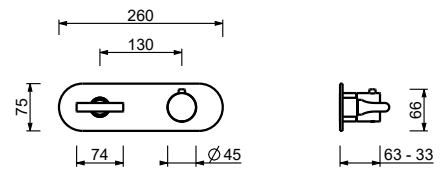

Parte externa

Matt Gun Metal PVD	67 P5 J272B
Matt British Gold PVD	67 P6 J272B
Deep Black PVD	67 S1 J272B