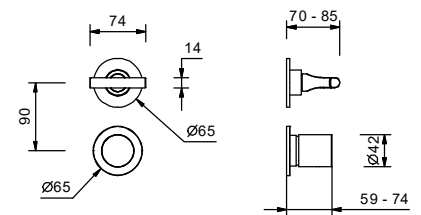

Parte externa

Matt Gun Metal PVD	67 P5 J085B
Matt British Gold PVD	67 P6 J085B
Deep Black PVD	67 S1 J085B