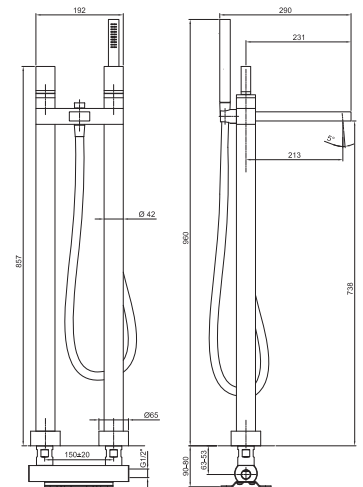

Batería bañera a suelo - VENEZIA IN

- distancia a chorro 21,5 cm
- sin manetas
- desviador con pulsador 2 salidas
- teleducha FIT
- soporte teleducha
- flexo en latón 150 cm
- flexo en latón 140 cm en versiones PVD
- cartucho cerámico 90°
- entradas de 1/2"
- sobre columnas

NOTA: manetas para pedir por separado, consultar la sección "Manetas"

N580SB

Parte externa

Cromo	29 02 N580SB
Polished Nickel PVD	29 95 N580SB
Matt Gun Metal PVD	29 P5 N580SB
Matt British Gold PVD	29 P6 N580SB
Matt Copper PVD	29 P9 N580SB
Golden Look PVD	29 S9 N580SB

1680A

Parte empotrable

19 00 1680A