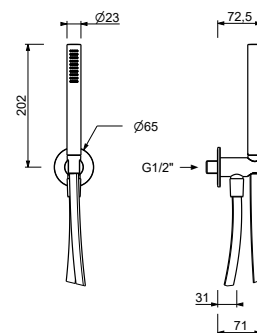

Shower set

- Round escutcheon $\varnothing$ 65 mm thickness 4
- FIT handshower
- water plug with showerholder
- brass hose 150 cm
- brass hose 140 cm in PVD options
- 1/2" inlet

Chrome	29 02 5944
Polished Nickel PVD	29 95 5944
Matt Gun Metal PVD	29 P5 5944
Matt British Gold PVD	29 P6 5944
Matt Copper PVD	29 P9 5944
Golden Look PVD	29 S9 5944