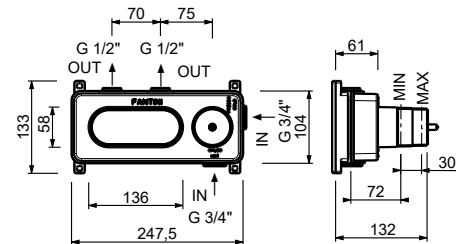

H572A

Built-in piece

44 00 H572A