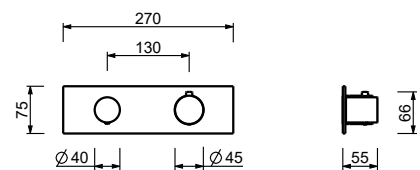

G572B

External piece

Chrome	87 02 G572B
Polished Nickel PVD	87 95 G572B
Matt Gun Metal PVD	87 P5 G572B
Matt British Gold PVD	87 P6 G572B
Matt Copper PVD	87 P9 G572B
Golden Look PVD	87 S9 G572B