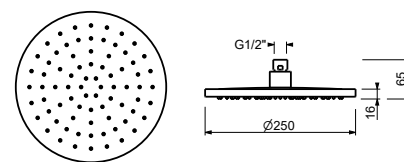

Rain showerhead

- Ø 25 cm
- base material: brass
- flow restrictor 9 l/min at 3 bar
- anti-lime scale system
- 1/2" inlet
- check valve

NOTE: conditions necessary for the correct functioning: Min. Flow Rate: 10 l/min