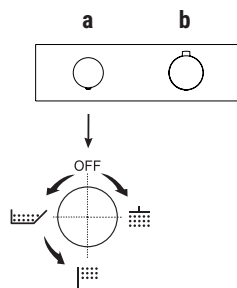

The built-in 3/4" thermostatic shower mixer is available:

- art. **G572B+D372A** - 2 outlets

- art. **G573B+D373A** - 3 outlets

EXAMPLE:

art. G573B+D373A

a) shut-off rotating diverter - By rotating the diverter knob from centre to right clockwise, one opens the first outlet, shuts off at the centre and rotating left opens the second and third outlets in a sequence.

b) temperature control.

Base material: BRASS

Finishing:

02 Chrome

95 Polished Nickel PVD

P5 Matt Gun Metal PVD

P6 Matt British Gold PVD

P9 Matt Copper PVD

S9 Golden Look PVD

* For spare parts, accessories, miscellaneous items and extensions please refer to specific pricelist sections