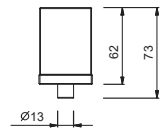

N448CC

VENEZIA handle Murano glass - Red

- brass handle holder
- for articles: N404SW - N404S - N405SW - N013SB - N462SWF - N462SF - N409SW - N409S - N411SB - N291SB - N465S - N580SB - N019SB - N017SB

Chrome	29 02 N448CC
Polished Nickel PVD	29 95 N448CC
Matt Gun Metal PVD	29 P5 N448CC
Matt British Gold PVD	29 P6 N448CC
Matt Copper PVD	29 P9 N448CC
Golden Look PVD	29 S9 N448CC

N448CD

VENEZIA handle Murano glass - Blue

- brass handle holder
- for articles: N404SW - N404S - N405SW - N013SB - N462SWF - N462SF - N409SW - N409S - N411SB - N291SB - N465S - N580SB - N019SB - N017SB

Chrome	29 02 N448CD
Polished Nickel PVD	29 95 N448CD
Matt Gun Metal PVD	29 P5 N448CD
Matt British Gold PVD	29 P6 N448CD
Matt Copper PVD	29 P9 N448CD
Golden Look PVD	29 S9 N448CD