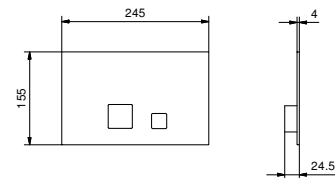

8402

Flush actuator plate GEBERIT

- base material: stainless steel
- projecting push-button controls
- with round controls
- without visible fixing system

N.B. complete finishing list in the section miscellaneous articles at the end of the pricelist
N.B. compatible ONLY WITH Geberit Sigma 8/Sigma 12

Brilliant Stainless Steel	91 38 8402
Polished Nickel PVD	91 95 8402
Matt Gun Metal PVD	91 P5 8402
Matt British Gold PVD	91 P6 8402
Matt Copper PVD	91 P9 8402
Golden Look PVD	91 S9 8402

8403

Flush actuator plate GEBERIT

- base material: stainless steel
- flush fit controls
- with square controls
- without visible fixing system

N.B. complete finishing list in the section miscellaneous articles at the end of the pricelist
N.B. compatible ONLY WITH Geberit Sigma 8/Sigma 12

Brilliant Stainless Steel	91 38 8403
Polished Nickel PVD	91 95 8403
Matt Gun Metal PVD	91 P5 8403
Matt British Gold PVD	91 P6 8403
Matt Copper PVD	91 P9 8403
Golden Look PVD	91 S9 8403

W216

Flush actuator plate TECE

- base material: stainless steel
- projecting push-button controls
- with round controls
- minimum depth: see installation instructions
- without visible fixing system

N.B. complete finishing list in the section miscellaneous articles at the end of the pricelist
N.B. compatible ONLY WITH Tecebox Octa II

Brilliant Stainless Steel	91 38 W216
Polished Nickel PVD	91 95 W216
Matt Gun Metal PVD	91 P5 W216
Matt British Gold PVD	91 P6 W216
Matt Copper PVD	91 P9 W216
Golden Look PVD	91 S9 W216

W291

Hydrobrush

- for WC cleaning
- water plug with showerholder
- stop valve
- base material: brass
- round backplate
- 120 cm brass flexible hose
- 1/2" inlet

N.B. complete finishing list in the section miscellaneous articles at the end of the pricelist