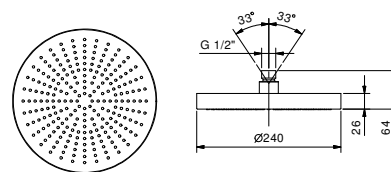

EXAMPLE OF COMBINATION - 3 OUTLETS

91 00 W276

8083

Rain showerhead

- Ø 24 cm
- base material: stainless steel
- flow restrictor 12 l/min at 3 bar
- anti-lime scale system
- 1/2" inlet
- check valve

NOTE: conditions necessary for the correct functioning: Min. Flow Rate: 10 l/min