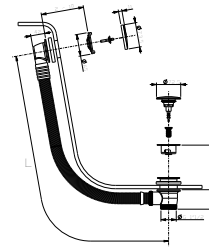

W001

Bathtub drain

• WITH WASTE

N.B. complete finishing list in the section miscellaneous articles at the end of the pricelist

Chrome	91 02 W001
Polished Nickel PVD	91 95 W001
Matt Gun Metal PVD	91 P5 W001
Matt British Gold PVD	91 P6 W001
Matt Copper PVD	91 P9 W001
Golden Look PVD	91 S9 W001

W002

Bathtub drain

• overflow set with filling function
• WITH WASTE

N.B. complete finishing list in the section miscellaneous articles at the end of the pricelist

Chrome	91 02 W002
Polished Nickel PVD	91 95 W002
Matt Gun Metal PVD	91 P5 W002
Matt British Gold PVD	91 P6 W002
Matt Copper PVD	91 P9 W002
Golden Look PVD	91 S9 W002