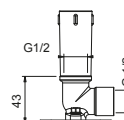

OPTIONAL: Built-in part for plasterboard

W046 91 00 W046