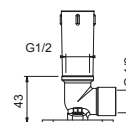

OPTIONAL: Built-in part for plasterboard

W046 91 00 W046