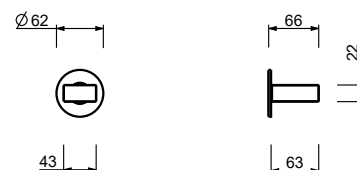

N291SB

External piece

Chrome	29 02 N291SB
Polished Nickel PVD	29 95 N291SB
Matt Gun Metal PVD	29 P5 N291SB
Matt British Gold PVD	29 P6 N291SB
Matt Copper PVD	29 P9 N291SB
Golden Look PVD	29 S9 N291SB