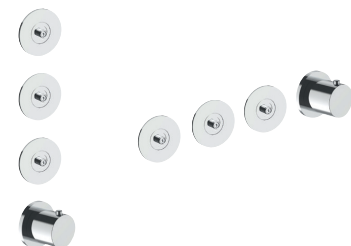

EXAMPLE OF COMBINATION - 3 OUTLETS