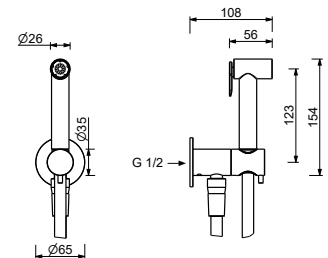

Hydrobrush

- for WC cleaning
- water plug with showerholder
- stop valve
- base material: brass
- round backplate
- 120 cm brass flexible hose
- 1/2" inlet

N.B. complete finishing list in the section miscellaneous articles at the end of the pricelist

Chrome	91 02 W291
Polished Nickel PVD	91 95 W291
Matt Gun Metal PVD	91 P5 W291
Matt British Gold PVD	91 P6 W291
Matt Copper PVD	91 P9 W291
Golden Look PVD	91 S9 W291