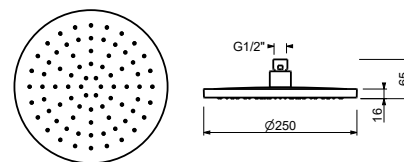

Rain showerhead

- Ø 25 cm
- base material: ABS
- flow restrictor 9 l/min at 3 bar
- anti-lime scale system
- 1/2" inlet
- check valve

NOTE: conditions necessary for the correct functioning: Min. Flow Rate: 10 l/min