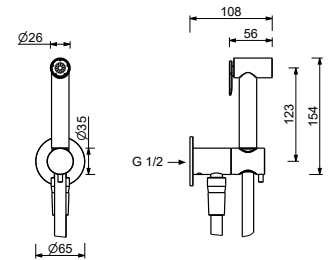

W291

Hydrobrush

- for WC cleaning
- water plug with showerholder
- stop valve
- round backplate
- 120 cm brass flexible hose

N.B. complete finishing list in the section miscellaneous articles at the end of the pricelist

Chrome	91 02 W291
Polished Nickel PVD	91 95 W291
Matt Gun Metal PVD	91 P5 W291
Matt British Gold PVD	91 P6 W291
Matt Copper PVD	91 P9 W291
Golden Look PVD	91 S9 W291