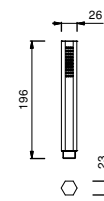

Handshower

- VENEZIA
- flow restrictor 9 l/min
- anti-lime scale system
- check valve

Chrome	90 02 9849
Polished Nickel PVD	90 95 9849
Matt Gun Metal PVD	90 P5 9849
Matt British Gold PVD	90 P6 9849
Matt Copper PVD	90 P9 9849
Golden Look PVD	90 S9 9849