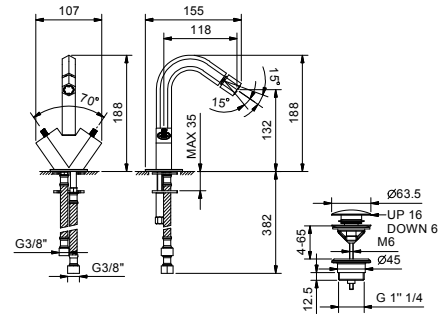

N462SF

Single-hole bidet mixer

- spout projection 12 cm
- without handles
- flow restrictor 5 l/min at 3 bar
- 90° ceramic cartridge
- articulated aerator
- flexible supply lines
- WITH pop-up WASTE

NOTE: handles to be ordered separately, pls. refer to the "Handles" section