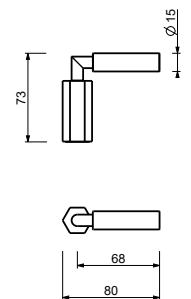

Chrome	29 02 N547
Polished Nickel PVD	29 95 N547
Matt Gun Metal PVD	29 P5 N547
Matt British Gold PVD	29 P6 N547
Matt Copper PVD	29 P9 N547
Golden Look PVD	29 S9 N547