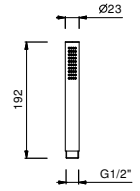

8783

Handshower

- FIT
- base material: brass
- flow restrictor 9 l/min
- anti-lime scale system
- check valve

Chrome	90 02 8783
Polished Nickel PVD	90 95 8783
Matt Gun Metal PVD	90 P5 8783
Matt British Gold PVD	90 P6 8783
Matt Copper PVD	90 P9 8783
Golden Look PVD	90 S9 8783