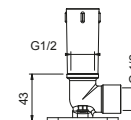

OPTIONAL: Built-in part for plasterboard

W046 91 00 W046