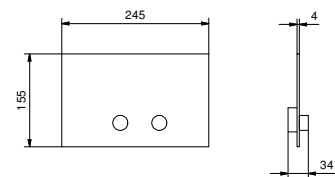

8402

Flush actuator plate GEBERIT

- base material: stainless steel
- projecting push-button controls
- with round controls
- without visible fixing system

N.B. complete finishing list in the section miscellaneous articles at the end of the pricelist
N.B. compatible ONLY WITH Geberit Sigma 8/Sigma 12

Brilliant Stainless Steel	91 38 8402
Polished Nickel PVD	91 95 8402
Matt Gun Metal PVD	91 P5 8402
Matt British Gold PVD	91 P6 8402
Matt Copper PVD	91 P9 8402
Golden Look PVD	91 S9 8402

8403

Flush actuator plate GEBERIT

- base material: stainless steel
- flush fit controls
- with square controls
- without visible fixing system

N.B. complete finishing list in the section miscellaneous articles at the end of the pricelist
N.B. compatible ONLY WITH Geberit Sigma 8/Sigma 12

Brilliant Stainless Steel	91 38 8403
Polished Nickel PVD	91 95 8403
Matt Gun Metal PVD	91 P5 8403
Matt British Gold PVD	91 P6 8403
Matt Copper PVD	91 P9 8403
Golden Look PVD	91 S9 8403

W216

Flush actuator plate TECE

- base material: stainless steel
- projecting push-button controls
- with round controls
- minimum depth: see installation instructions
- without visible fixing system

N.B. complete finishing list in the section miscellaneous articles at the end of the pricelist
N.B. compatible ONLY WITH Tecebox Octa II

Brilliant Stainless Steel	91 38 W216
Polished Nickel PVD	91 95 W216
Matt Gun Metal PVD	91 P5 W216
Matt British Gold PVD	91 P6 W216
Matt Copper PVD	91 P9 W216
Golden Look PVD	91 S9 W216

W291

Hydrobrush

- for WC cleaning
- water plug with showerholder
- stop valve
- base material: brass
- round backplate
- 120 cm brass flexible hose
- 1/2" inlet

N.B. complete finishing list in the section miscellaneous articles at the end of the pricelist