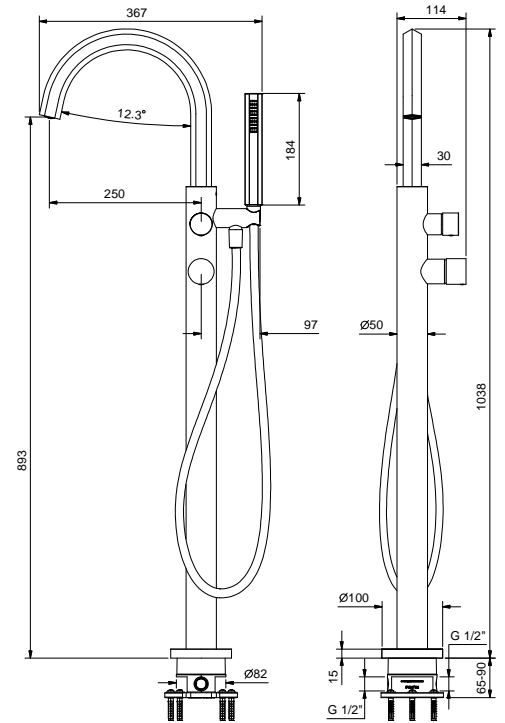

R080A

Built-in piece

44 00 R080A