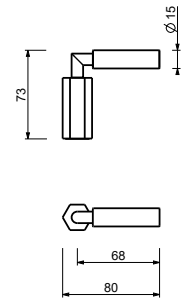

N54613

VENEZIA right-side lever • base

- material: brass
- with black lever
- for articles: N404SW - N404S - N405SW - N013SB - N409SW - N409S - N411SB - N465S - N467S - N580SB - N019SB - N017SB - N291SB (shower)