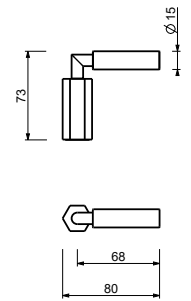

Chrome - Matt Black 29 02 N54713

N546

VENEZIA right-side lever

- base material: brass
- for articles: N404SW - N404S - N405SW - N013SB - N409SW - N409S - N411SB - N465S - N467S - N580SB - N019SB - N017SB - N291SB (shower)