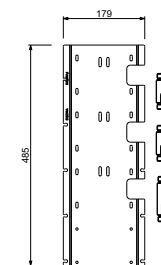

EXAMPLE OF COMBINATION - 1 OUTLET

EXAMPLE OF COMBINATION - 2 OUTLETS

91 00 W275

W276

OPTIONAL - Easy Fix System

- plate and connections:
- for an easy both horizontal and vertical installation of the thermostatic mixers:
 - to install art- H500A / D491A - **3 outlets**