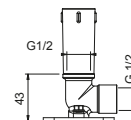

OPTIONAL: Built-in part for plasterboard

W046 91 00 W046

8158

Shower set

- Round escutcheon \varnothing 70 mm thickness 7.5
- FIT handshower
- water plug with showerholder
- 150 cm PVC flexible
- 1/2" inlet