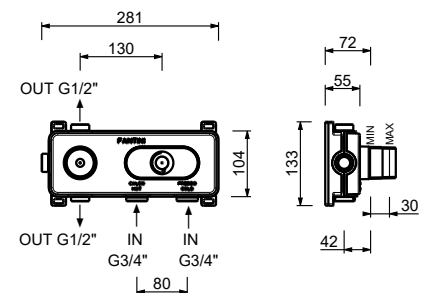

D372A

Built-in piece

19 00 D372A