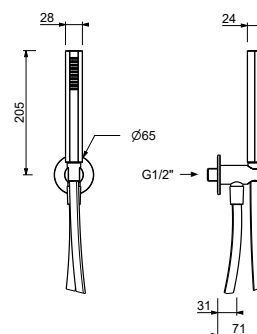

OPTIONAL: Built-in part for plasterboard

W046 91 00 W046

8158

Shower set

- Round escutcheon \varnothing 70 mm thickness 7.5
- FIT handshower
- water plug with showerholder
- 150 cm PVC flexible
- 1/2" inlet

Chrome	86 02 8158
Polished Nickel PVD	86 95 8158
Matt Gun Metal PVD	86 P5 8158
Matt British Gold PVD	86 P6 8158
Matt Copper PVD	86 P9 8158
Golden Look PVD	86 S9 8158

5943

Shower set

- Round escutcheon \varnothing 65 mm thickness 4
- VENEZIA handshower
- water plug with showerholder
- brass hose 150 cm
- brass hose 140 cm in PVD options
- 1/2" inlet

Chrome	29 02 5943
Polished Nickel PVD	29 95 5943
Matt Gun Metal PVD	29 P5 5943
Matt British Gold PVD	29 P6 5943
Matt Copper PVD	29 P9 5943
Golden Look PVD	29 S9 5943

5944

Shower set

- Round escutcheon \varnothing 65 mm thickness 4
- FIT handshower
- water plug with showerholder
- brass hose 150 cm
- brass hose 140 cm in PVD options
- 1/2" inlet