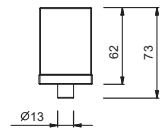

N448CC

VENEZIA handle Murano glass - Red

- brass handle holder
- for articles: N404SW - N404S - N405SW - N013SB - N462SWF - N462SF - N409SW - N409S - N411SB - N291SB - N465S - N580SB - N019SB - N017SB

Chrome	29 02 N448CC
Polished Nickel PVD	29 95 N448CC
Matt Gun Metal PVD	29 P5 N448CC
Matt British Gold PVD	29 P6 N448CC
Matt Copper PVD	29 P9 N448CC
Golden Look PVD	29 S9 N448CC

N448CD

VENEZIA handle Murano glass - Blue

- brass handle holder
- for articles: N404SW - N404S - N405SW - N013SB - N462SWF - N462SF - N409SW - N409S - N411SB - N291SB - N465S - N580SB - N019SB - N017SB

Chrome	29 02 N448CD
Polished Nickel PVD	29 95 N448CD
Matt Gun Metal PVD	29 P5 N448CD
Matt British Gold PVD	29 P6 N448CD
Matt Copper PVD	29 P9 N448CD
Golden Look PVD	29 S9 N448CD