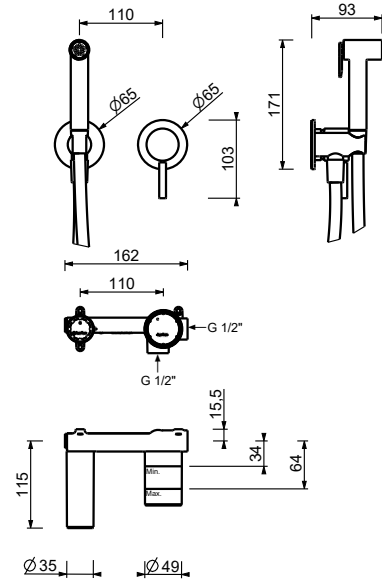

M111A

Built-in piece

44 00 M111A

W291

Hydrobrush

- for WC cleaning
- water plug with showerholder
- stop valve
- round backplate
- 120 cm brass flexible hose

N.B. complete finishing list in the section miscellaneous articles at the end of the pricelist