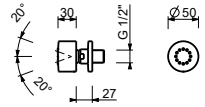

Lateral body spray

- base material: brass
- adjustable
- anti-lime scale system
- 1/2" inlet

NOTE: conditions necessary for the correct functioning: Min. Flow Rate: 12 l/min

Chrome	86 02 9248
Polished Nickel PVD	86 95 9248
Matt Gun Metal PVD	86 P5 9248
Matt British Gold PVD	86 P6 9248
Matt Copper PVD	86 P9 9248
Golden Look PVD	86 S9 9248