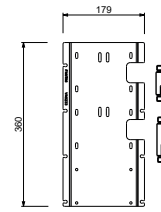

EXAMPLE OF COMBINATION - 3 OUTLETS

91 00 W270

W275

OPTIONAL - Easy Fix System

- plate and connections:
- for an easy both horizontal and vertical installation of the thermostatic mixers:
 - to install art- H500A / D491A - **1 outlet**
 - to install art- H500A / D491A - **2 outlets**