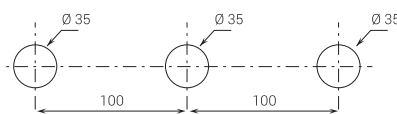

BASINS HOLE SIZE:

- For washbasin and bidet mixers.

- 3-hole washbasin mixer.

art. N404S

art. N405S

art. N504S

Mixers - ON/OFF buttons

3/4" shower thermostatic mixers with ON/OFF buttons and flow regulation are available with "single" plate, where thermostatic and buttons are integrated (art. H572B+H572A), or with thermostatic mixer and shut-off valves (with rosettes) orderable separately (art. H500B+H500A or art. H590B/H591B/H592B+H590A).