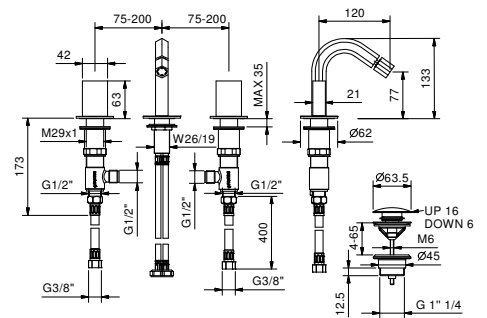

N409S

3-hole bidet mixer

- spout projection 12 cm
- without handles
- flow restrictor 5 l/min at 3 bar
- 90° ceramic cartridge
- articulated aerator
- flexible supply lines
- WITH pop-up WASTE

NOTE: handles to be ordered separately, pls. refer to the "Handles" section

Chrome	29 02 N409S
Polished Nickel PVD	29 95 N409S
Matt Gun Metal PVD	29 P5 N409S
Matt British Gold PVD	29 P6 N409S
Matt Copper PVD	29 P9 N409S
Golden Look PVD	29 S9 N409S

Single-hole bidet mixer

- spout projection 12 cm
- without handles
- wall-mount remote controls
- flow restrictor 5 l/min at 3 bar
- 90° ceramic cartridge
- articulated aerator
- flexible supply lines
- WITH pop-up WASTE

NOTE: handles to be ordered separately, pls. refer to the "Handles" section

N411SB

External piece

Chrome	29 02 N411SB
Polished Nickel PVD	29 95 N411SB
Matt Gun Metal PVD	29 P5 N411SB
Matt British Gold PVD	29 P6 N411SB
Matt Copper PVD	29 P9 N411SB
Golden Look PVD	29 S9 N411SB