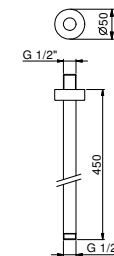

OPTIONAL: Built-in part for plasterboard

W046 91 00 W046

8158

Shower set

- Round escutcheon \varnothing 70 mm thickness 7.5
- FIT handshower
- water plug with showerholder
- 150 cm PVC flexible
- 1/2" inlet