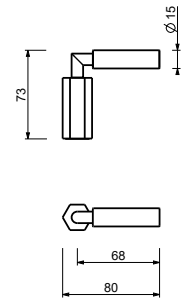

Chrome	29 02 N546
Polished Nickel PVD	29 95 N546
Matt Gun Metal PVD	29 P5 N546
Matt British Gold PVD	29 P6 N546
Matt Copper PVD	29 P9 N546
Golden Look PVD	29 S9 N546

N547

VENEZIA left-side lever

- base material: brass
- for articles: N404SW - N404S - N405SW - N013SB - N409SW - N409S - N411SB - N465S - N467S - N580SB - N017SB - N019SB