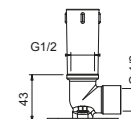

OPTIONAL: Built-in part for plasterboard

W046 91 00 W046