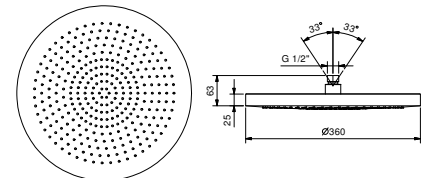

8084

Rain showerhead

- Ø 36 cm
- base material: stainless steel
- anti-lime scale system
- 1/2" inlet
- check valve

NOTE: conditions necessary for the correct functioning:
Minimum Flow Rate: 15 l/m