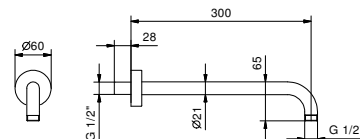

86 00 8036A

8027

Shower arm

- 30 cm long
- round backplate
- wall-mount
- 1/2" inlet

Chrome	86 02 8027
Polished Nickel PVD	86 95 8027
Matt Gun Metal PVD	86 P5 8027
Matt British Gold PVD	86 P6 8027
Matt Copper PVD	86 P9 8027
Golden Look PVD	86 S9 8027