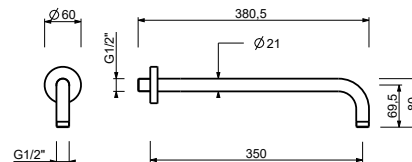

OPTIONAL: Built-in part for plasterboard

W046 91 00 W046

8137

Shower arm

- 35 cm long
- round backplate
- wall-mount
- 1/2" inlet

Chrome	86 02 8137
Polished Nickel PVD	86 95 8137
Matt Gun Metal PVD	86 P5 8137
Matt British Gold PVD	86 P6 8137
Matt Copper PVD	86 P9 8137
Golden Look PVD	86 S9 8137